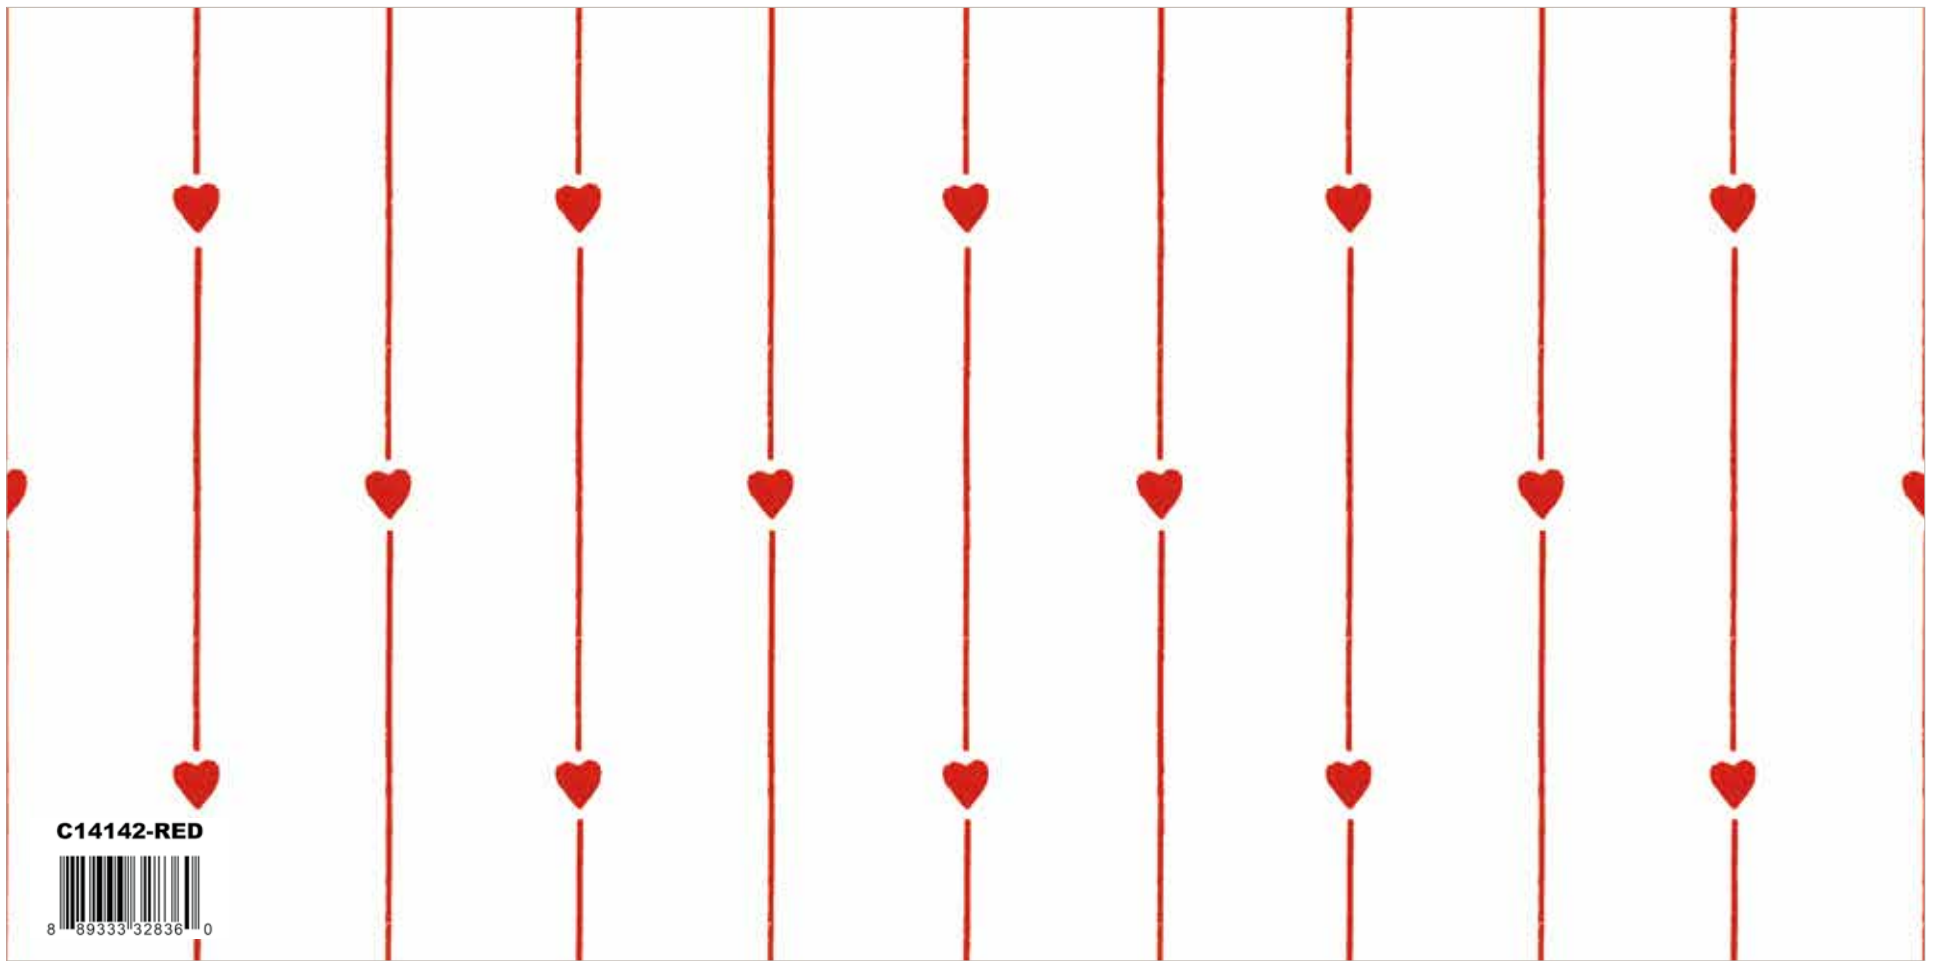

White-on-White Valentine Thistles (Scaled to 50%)