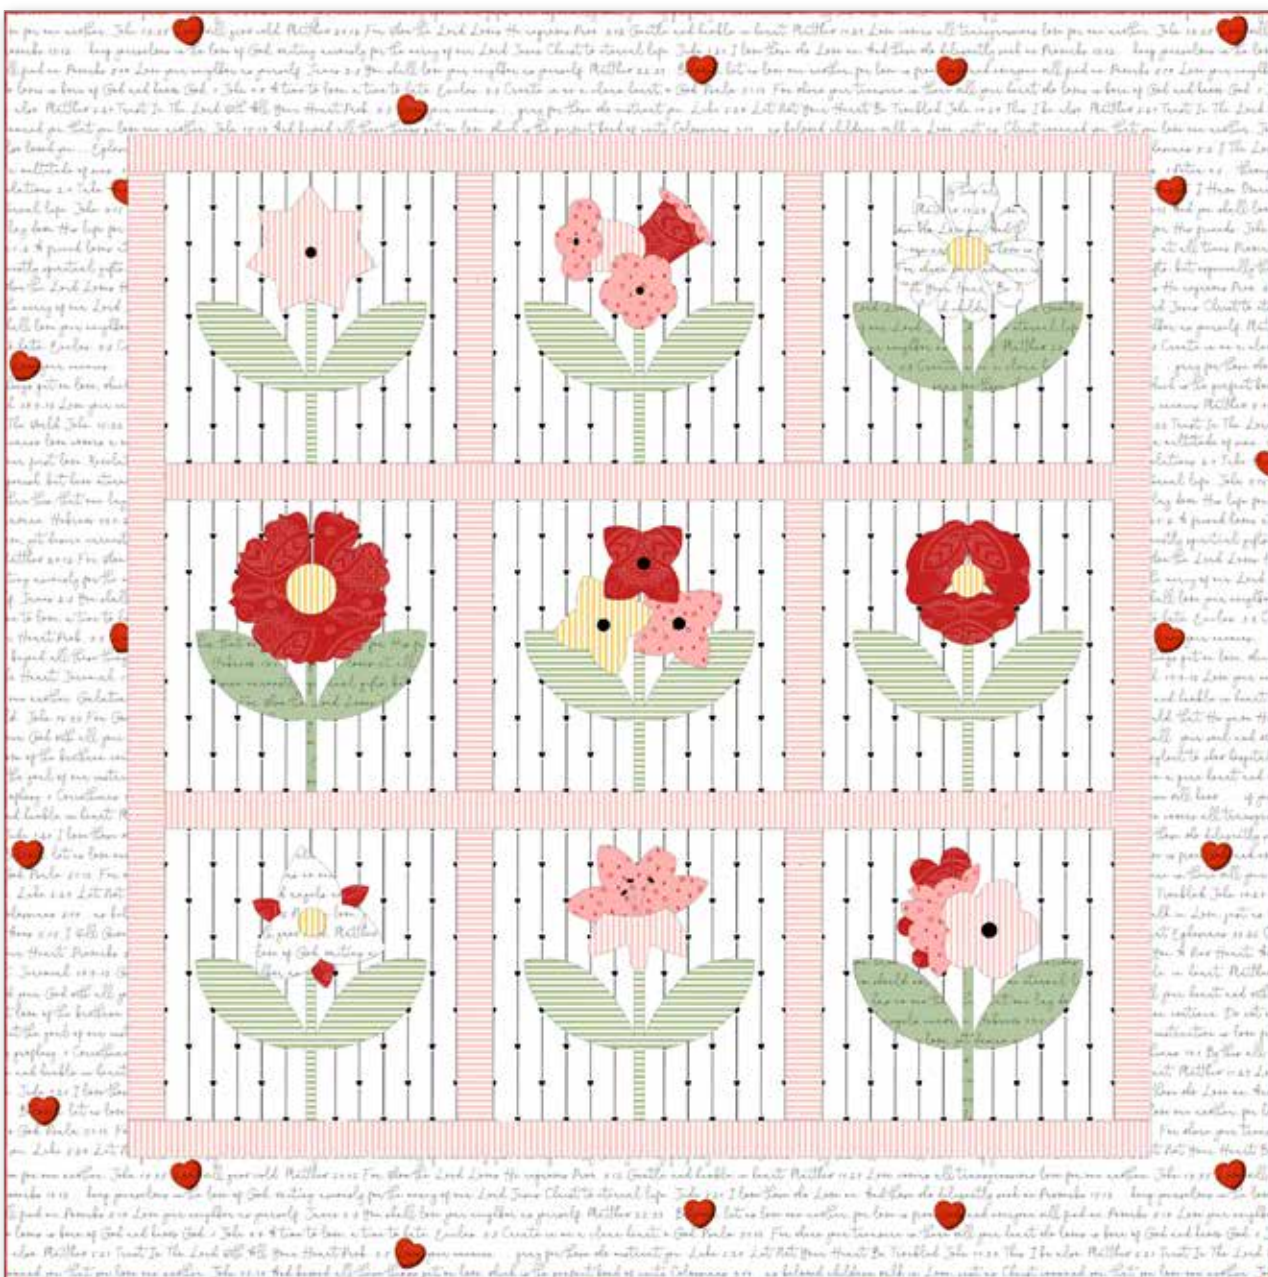

Valentine Greetings Patch Panel* (Actual Scale | 5" Squares)

Actual Size is 24" x 43" (15 panels per bolt)

White Trimmings Border Stripe* (Actual Scale)

Shown as Repeat 24" x 43½"

Black Heart Toss

Pink Heart Toss

Green Candy Wraps*

Vintage Valentine Patch by J. Wecker Frisch

Quilt Size 44 3/4" x 63"

Fabric Requirements

- 1 PD14130 Valentine Ads Patch Panel
- 1 PD14131 Valentine Greetings Patch Panel
- 1 1/4 Yards C14132 White Trimmings Border Stripe
- 1 3/4 Yards C14139 Pink Love Letters
- 5/8 Yard C14143 Black Candy Wraps (Binding)

Sweet-Tea by J. Wecker Frisch

Quilt Size 52½" x 52½"

Fabric Requirements

- 1 3/4 Yards C14132 White Border Stripe
- 1/3 Yard CD14135 Pink Key to My Heart
- Fat 1/4 C14137 White Valentine Greeting
- 1/3 Yard C14139 Pink Love Letters
- 1/3 Yard C14140 White Bouquet Toss
- 1 Yard C14141 Red Valentine Thistles
- (Includes Binding)
- 1 3/4 Yards C14142 Black Heart Strings
- 1/3 Yard C14143 Pink Candy Wraps
- Fat 1/4 C14134 Pink XO
- 10" Square C680 Iron Painter's Watercolor Swirl

P120-SWEETEA

Pre-order the
P120-SWEETEA
Quilt Pattern

Love Me, Love Me Not by J. Wecker Frisch

Quilt Size 52" x 52"

Fabric Requirements

- Fat 1/4 C14134 Pink XO
- 5/8 Yard C14134 Red XO (Binding)
- 1 5/8 Yards C14139 White Love Letters
- Fat 1/4 C14141 Red Valentine Thistles
- 1 1/4 Yards C14142 Black Heart Strings
- 2/3 Yard C14143 Green Candy Wraps
- 1 Yard C14143 Pink Candy Wraps
- Fat 1/4 C14143 Yellow Candy Wraps