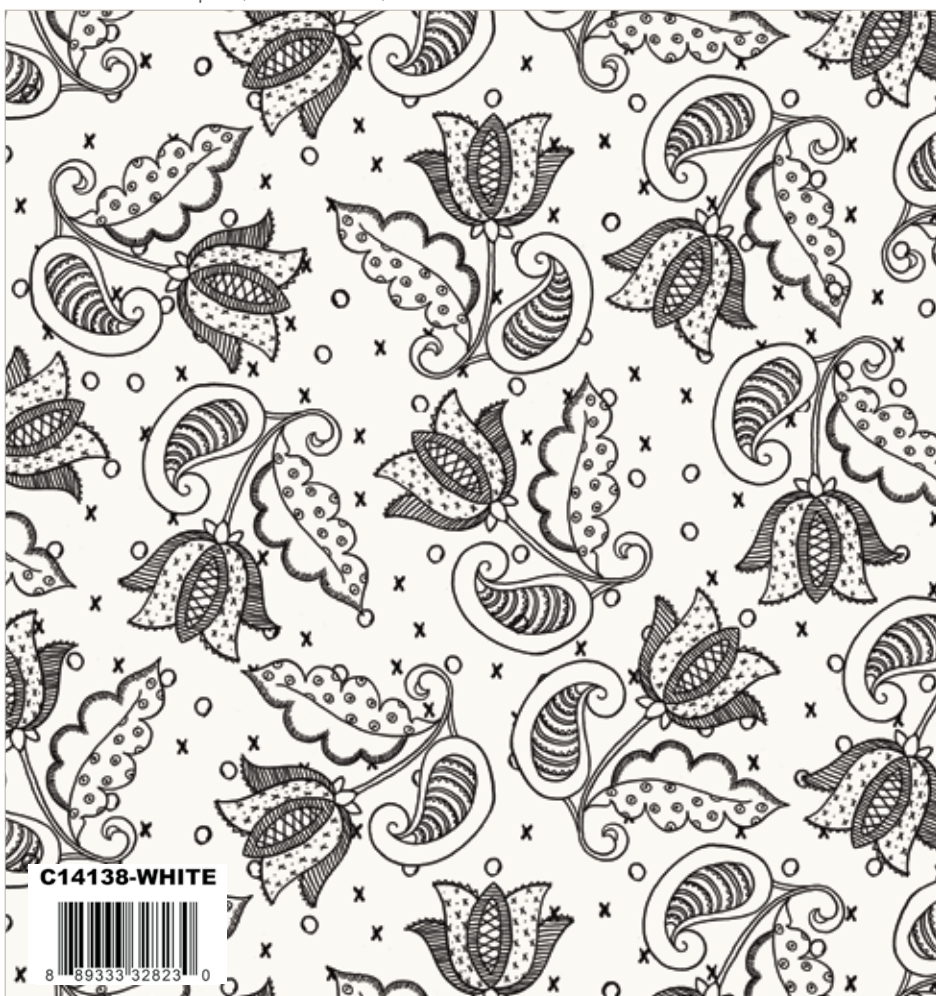

White Heart Toss*

White XO

Pink XO*

Red XO*

CD14135-BLACK

Black Key to My Heart (Actual Scale)

Shown as Repeat 24" x 43½"

CD14135-PINK

Red Valentine Greeting* (Scaled to 50%)

White Valentine Greeting (Scaled to 50%)

C14138-RED

Red Valentine Tulips* (Actual Scale)

Shown as Repeat 24" x 43½"

C14138-WHITE

White Valentine Tulips (Scaled to 50%)