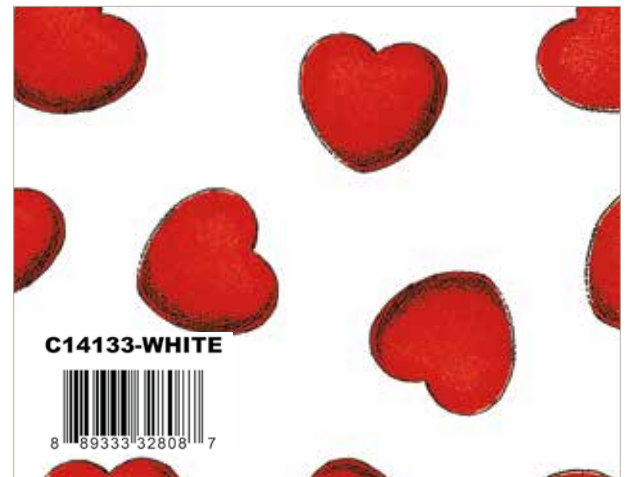

ALL MY HEART

j. wecker frisch®

Love You
ALL MY HEART
with

Valentine Ads Patch Panel

Valentine Ads Patch Panel* (Actual Scale | 10" Squares)

Actual Size is 24" x 43" (15 panels per bolt)

Valentine Greetings Patch Panel

Valentine Greetings Patch Panel* (Actual Scale | 5" Squares)

Actual Size is 24" x 43" (15 panels per bolt)

White Trimmings Border Stripe* (Actual Scale)

Shown as Repeat 24" x 43½"

Black Heart Toss

Pink Heart Toss

White Heart Toss*

White XO

Pink XO*

Red XO*

CD14135-BLACK

Black Key to My Heart (Actual Scale)

Shown as Repeat 24" x 43½"

CD14135-PINK