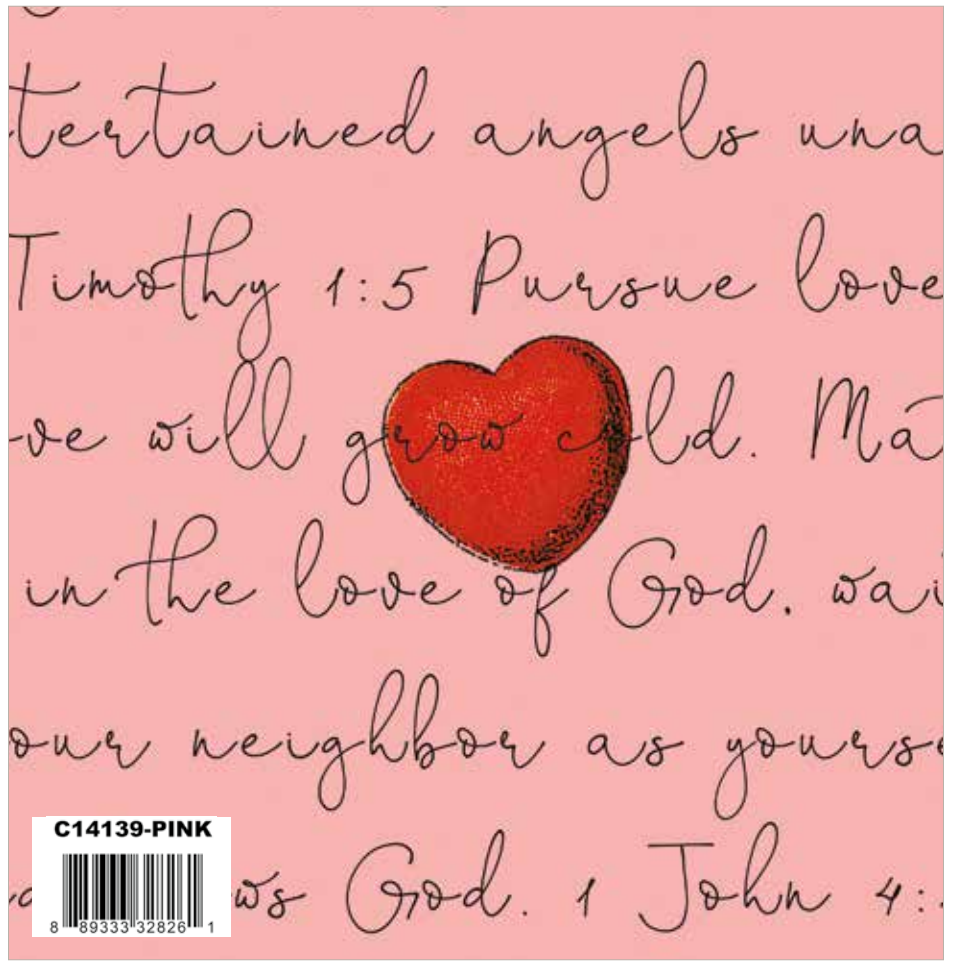

Black Valentine Tulips (Scaled to 50%)