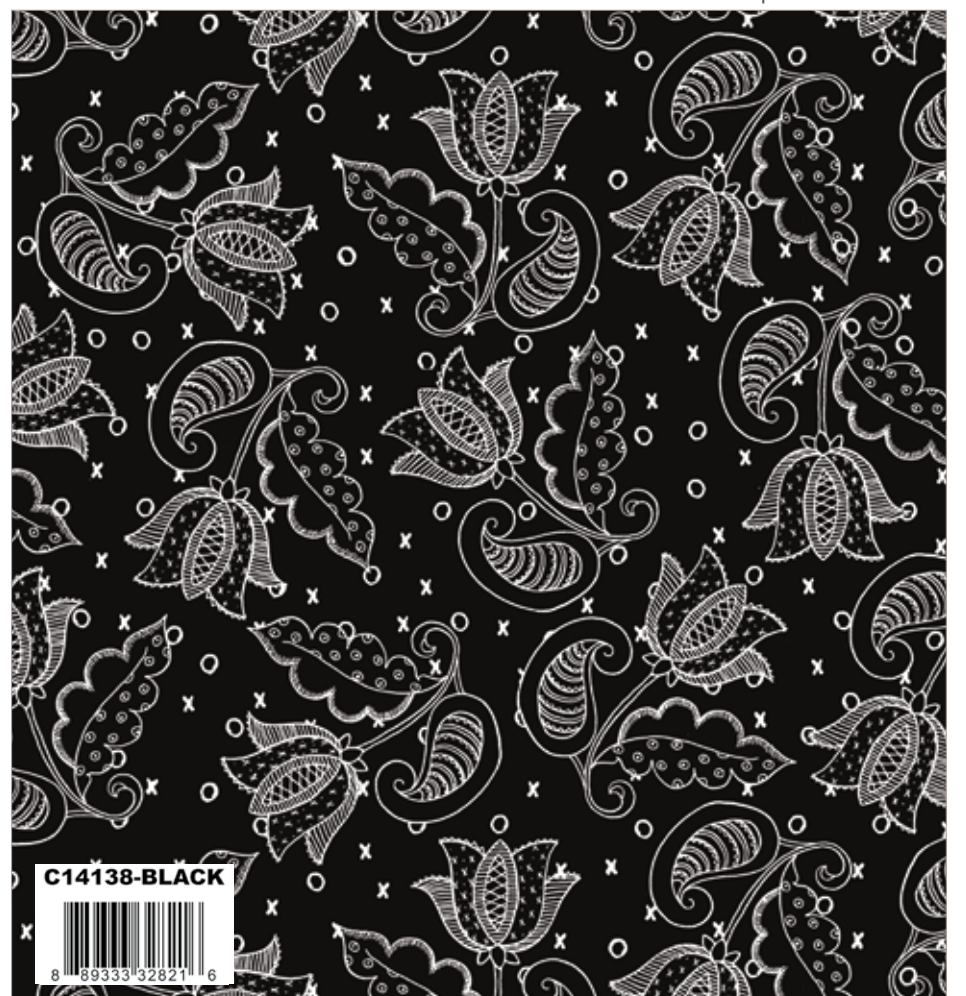

Red Valentine Greeting* (Scaled to 50%)

White Valentine Greeting (Scaled to 50%)

C14138-RED

Red Valentine Tulips* (Actual Scale)

Shown as Repeat 24" x 43½"

C14138-WHITE

White Valentine Tulips (Scaled to 50%)