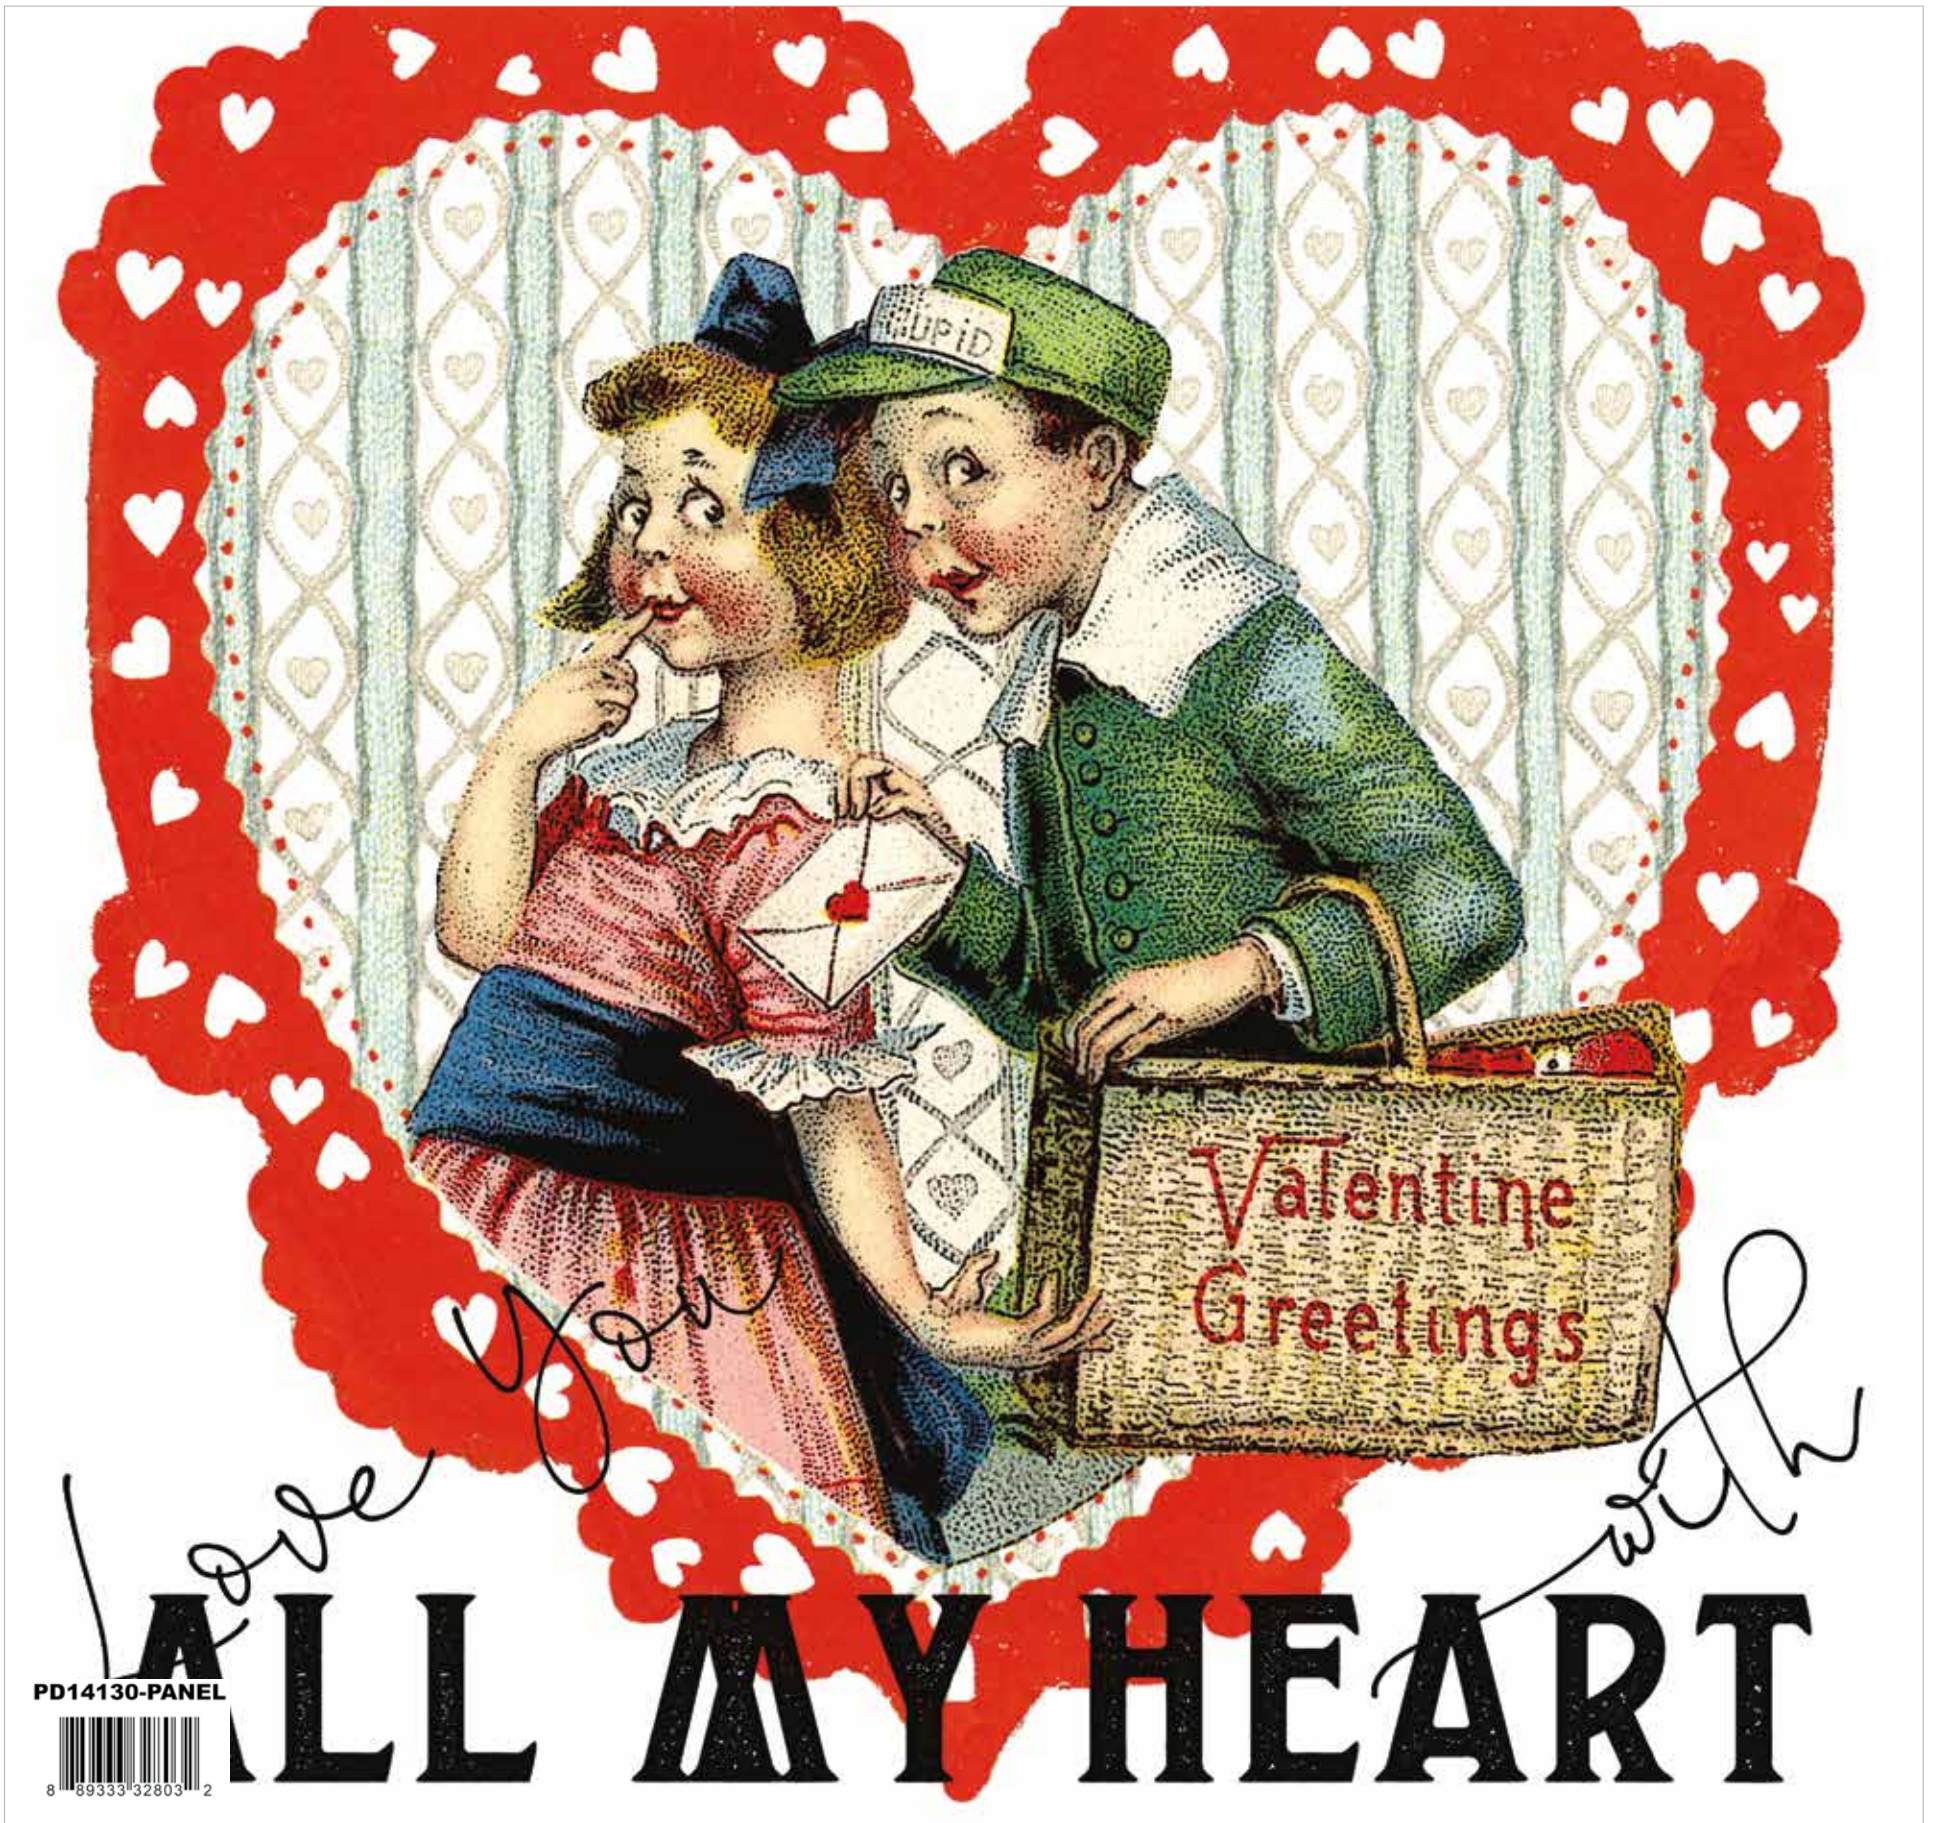

ALL MY HEART

j. wecker frisch®

Love You
ALL MY HEART
with

Valentine Ads Patch Panel

Valentine Ads Patch Panel* (Actual Scale | 10" Squares)

Actual Size is 24" x 43" (15 panels per bolt)

Valentine Greetings Patch Panel

Valentine Greetings Patch Panel* (Actual Scale | 5" Squares)

Actual Size is 24" x 43" (15 panels per bolt)

White Trimmings Border Stripe* (Actual Scale)

Shown as Repeat 24" x 43½"

Black Heart Toss

Pink Heart Toss