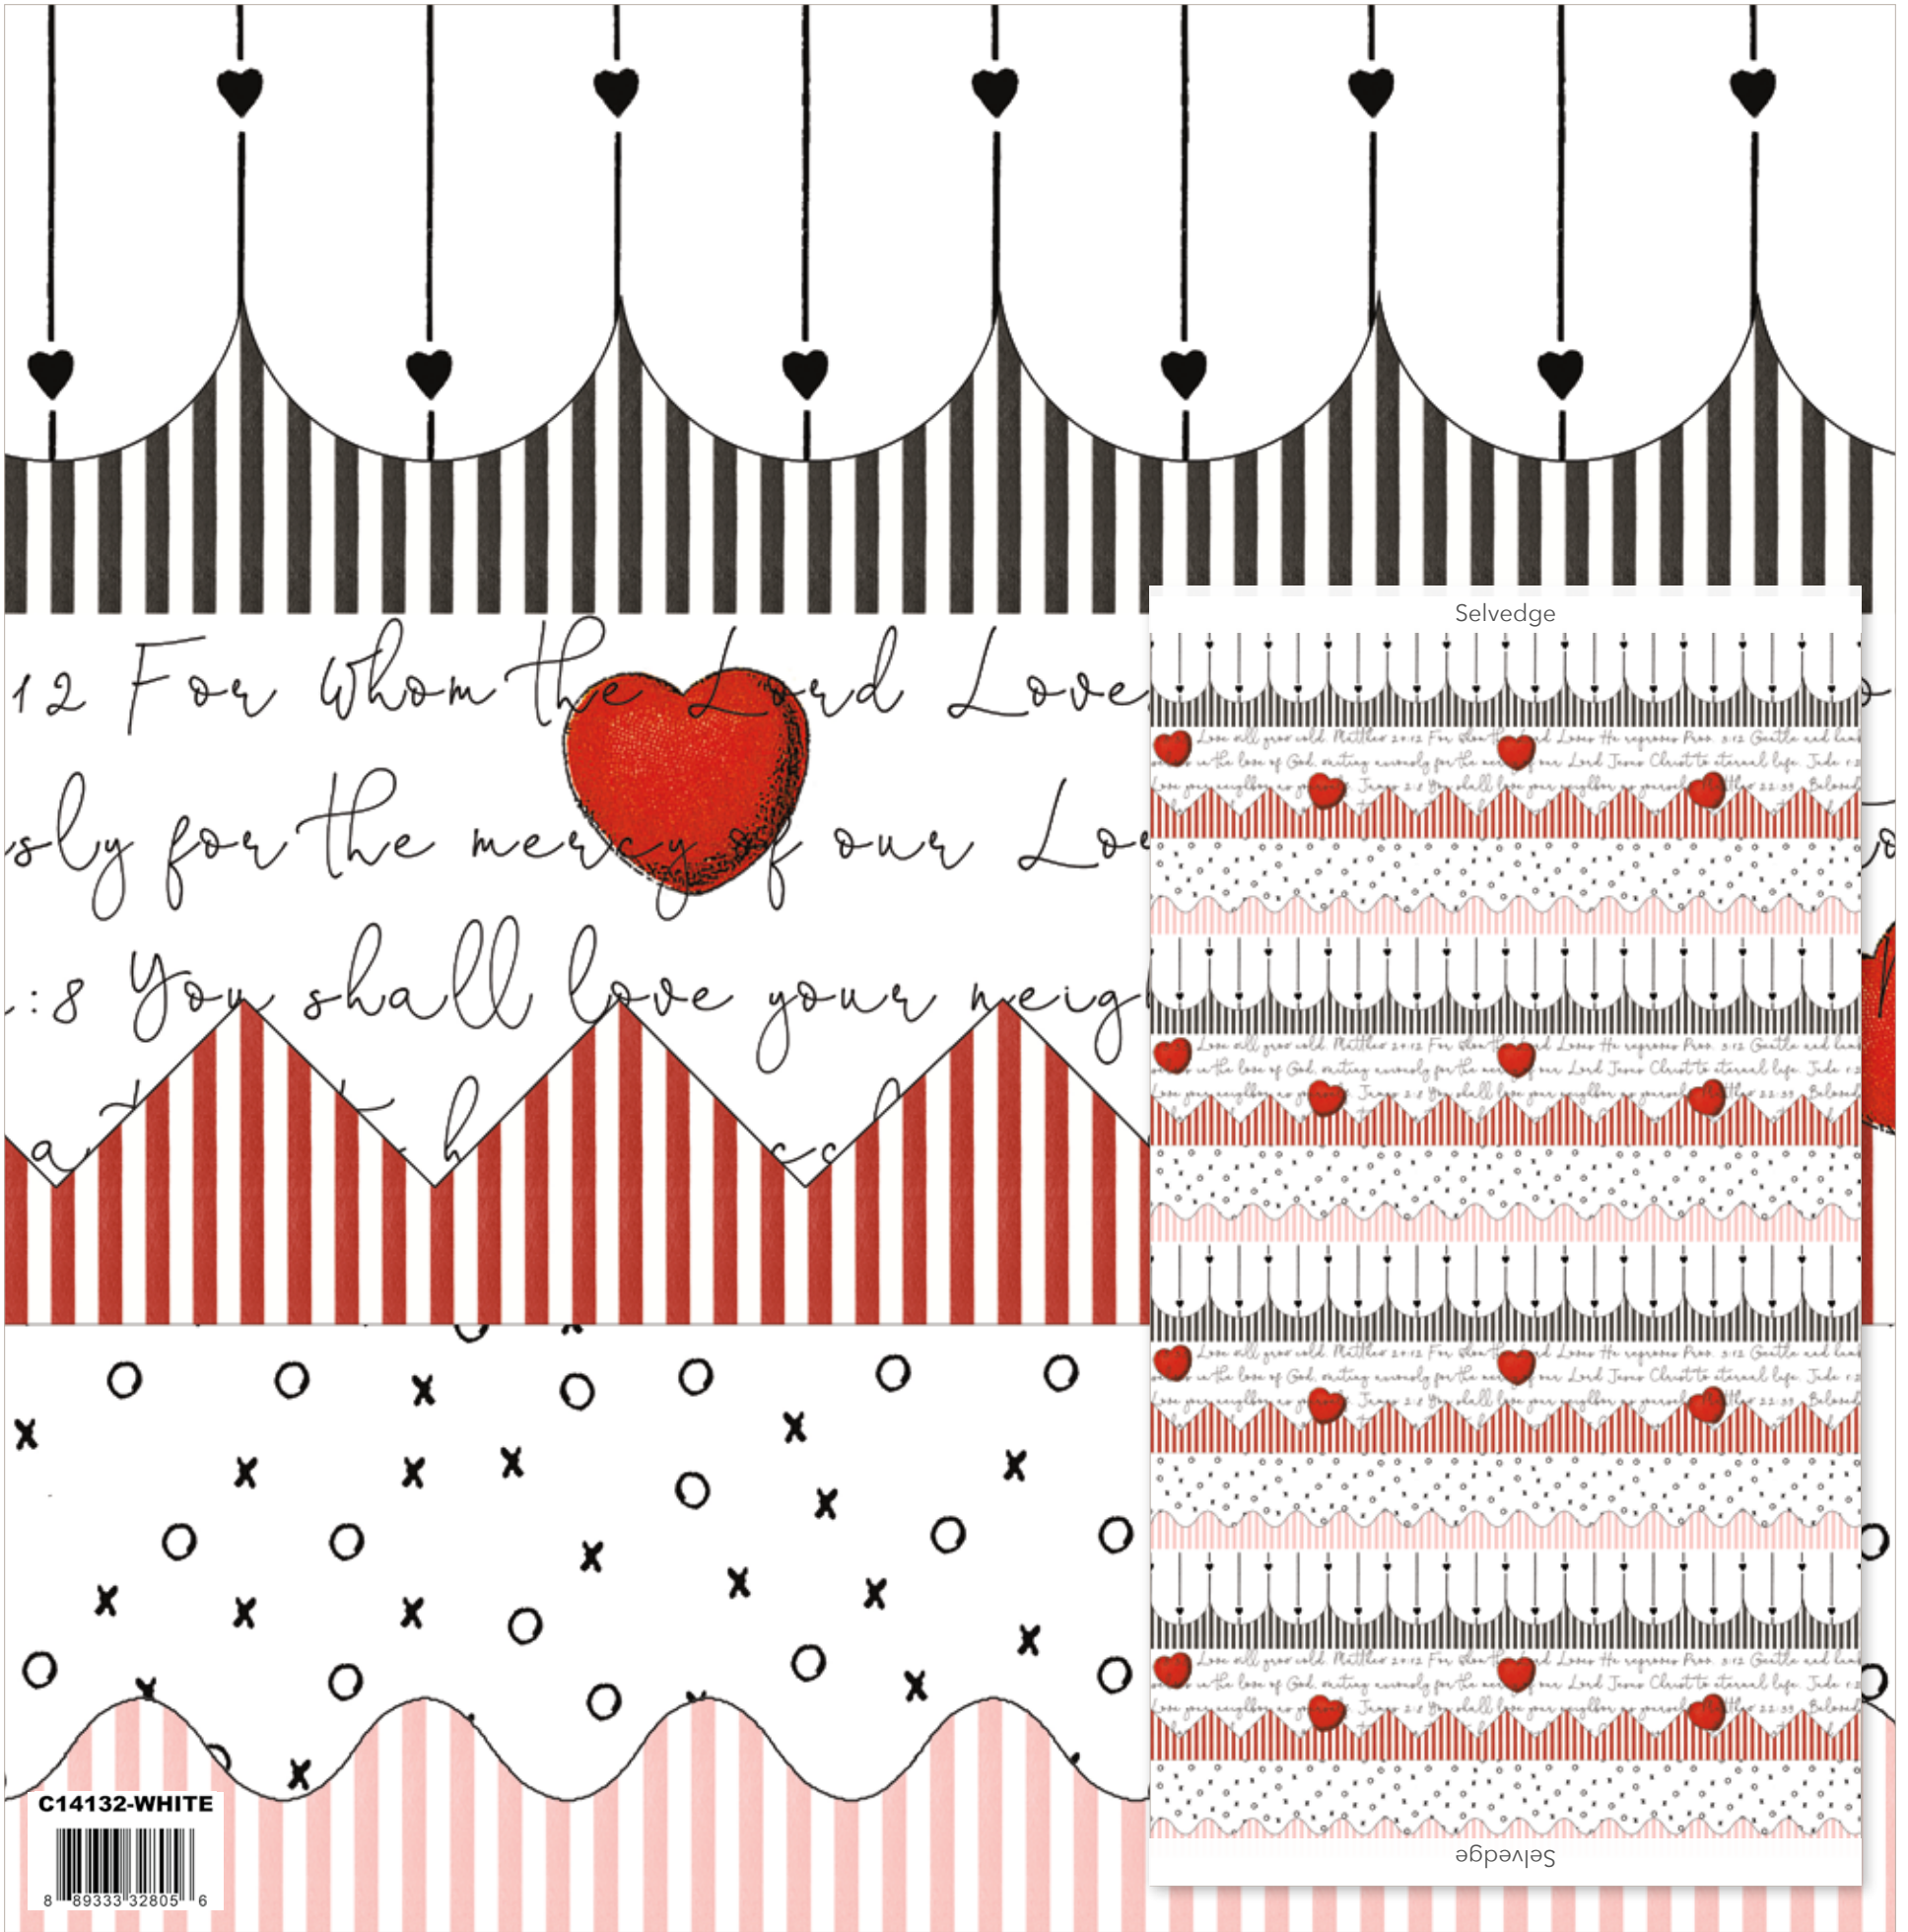

ALL MY HEART

j. wecker frisch®

Love You
ALL MY HEART
with

Valentine Ads Patch Panel

Valentine Ads Patch Panel* (Actual Scale | 10" Squares)

Actual Size is 24" x 43" (15 panels per bolt)

Valentine Greetings Patch Panel

Valentine Greetings Patch Panel* (Actual Scale | 5" Squares)

Actual Size is 24" x 43" (15 panels per bolt)

White Trimmings Border Stripe* (Actual Scale)

Shown as Repeat 24" x 43½"

Black Heart Toss

Pink Heart Toss

White Heart Toss*

White XO

Pink XO*

Red XO*

CD14135-BLACK

Black Key to My Heart (Actual Scale)

Shown as Repeat 24" x 43½"

CD14135-PINK

Red Valentine Greeting* (Scaled to 50%)

White Valentine Greeting (Scaled to 50%)

C14138-RED

Red Valentine Tulips* (Actual Scale)

Shown as Repeat 24" x 43½"

C14138-WHITE

White Valentine Tulips (Scaled to 50%)