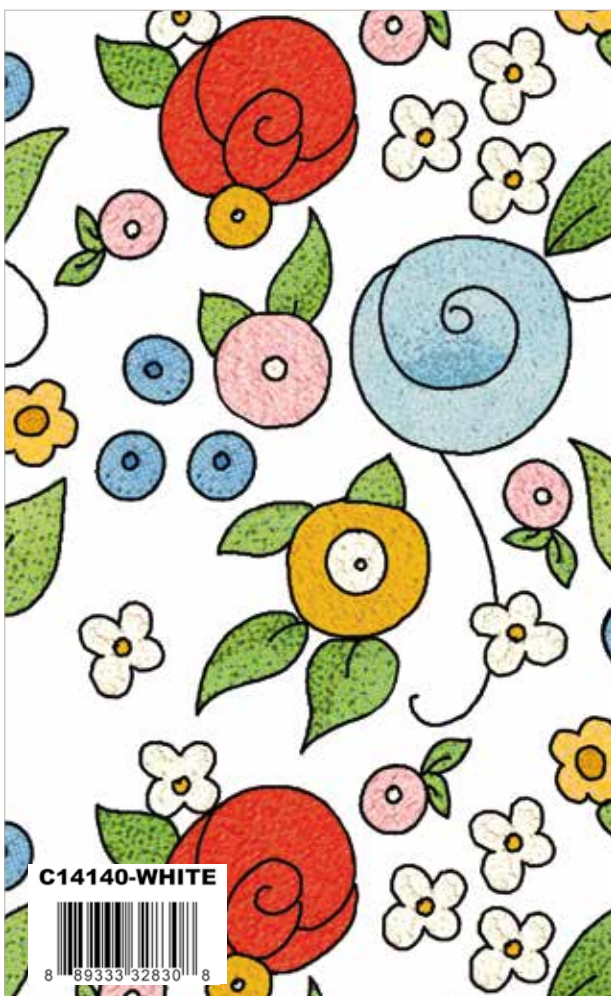

Red Valentine Greeting* (Scaled to 50%)

White Valentine Greeting (Scaled to 50%)

C14138-RED

Red Valentine Tulips* (Actual Scale)

Shown as Repeat 24" x 43½"

C14138-WHITE

White Valentine Tulips (Scaled to 50%)

C14138-BLACK

Black Valentine Tulips (Scaled to 50%)

Black Love Letters

Pink Love Letters*

Green Love Letters

White Love Letters*

White Bouquet Toss*

Pink Bouquet Toss