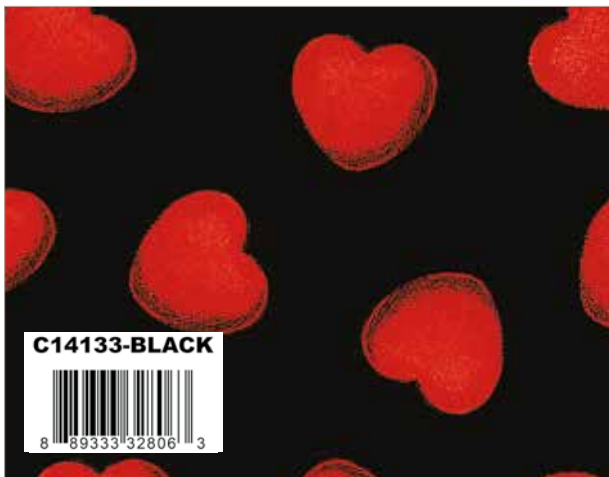

Valentine Greetings Patch Panel* (Actual Scale | 5" Squares)

Actual Size is 24" x 43" (15 panels per bolt)

White Trimmings Border Stripe* (Actual Scale)

Shown as Repeat 24" x 43½"

Black Heart Toss

Pink Heart Toss

White Heart Toss*

White XO

Pink XO*

Red XO*

CD14135-BLACK

Black Key to My Heart (Actual Scale)

Shown as Repeat 24" x 43½"

CD14135-PINK