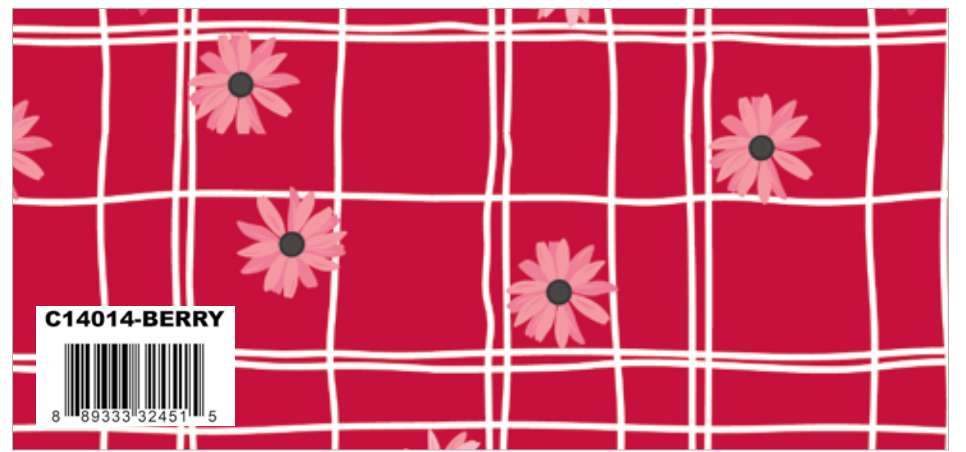

White Chalkboard

C14014-BERRY
8 89333 32451 5