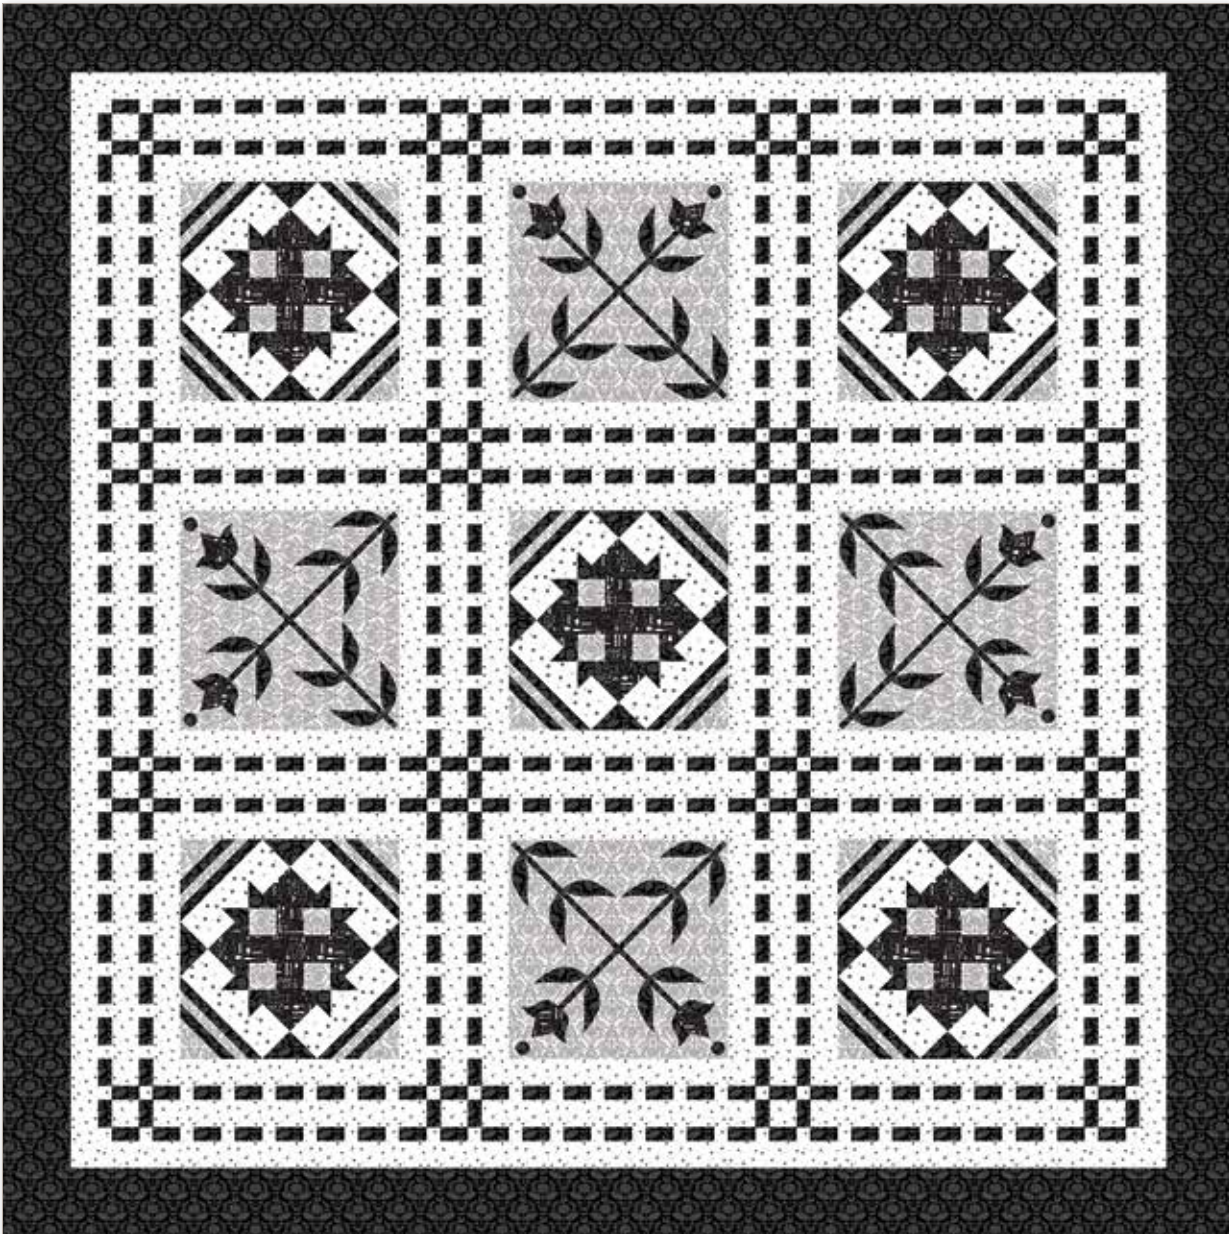

A Stitch in Time by Jill Finley

Quilt Size 90" x 90"

Fabric Requirements

- 2 1/2 Yards C14011 Black Wallpaper (Includes Binding)
- 1 1/2 Yards C14011 White Wallpaper
- 3/4 Yard C14012 Black Chalkboard
- 3 Yards C14017 White Mini Floral

Pre-order the
P112-ASTITCHINTIME
Quilt Pattern