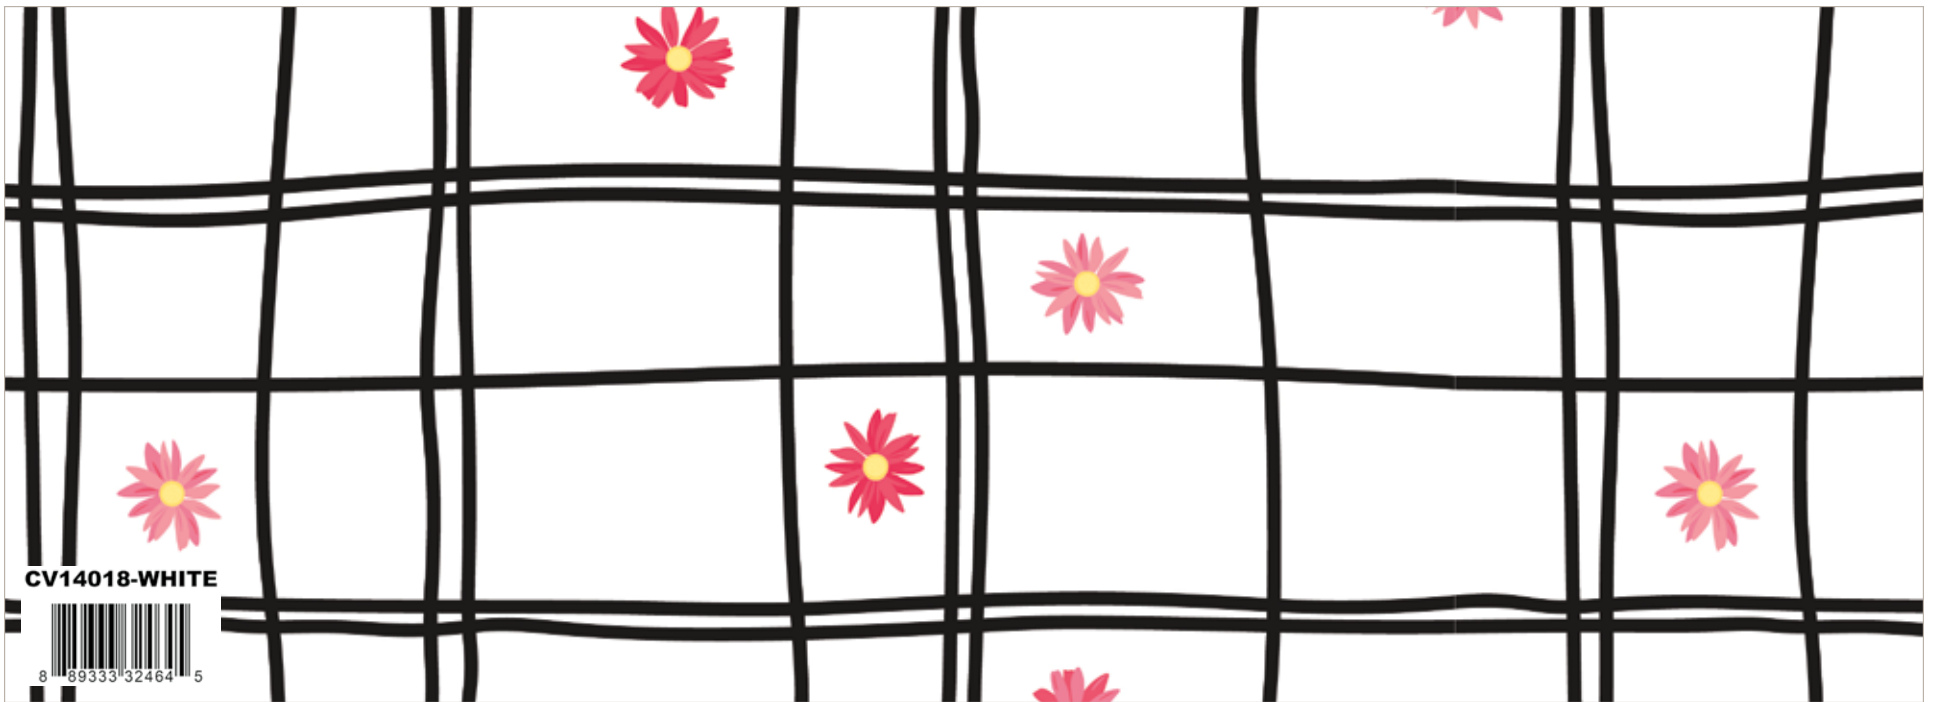

Black Blossom

C805-RILEYRED

Riley Red lil' POP!

C665-PEONY

Peony Dainty Daisy

Canvas Flower Grid Print - 57/58"

White Flower Grid Canvas

CV: CANVAS