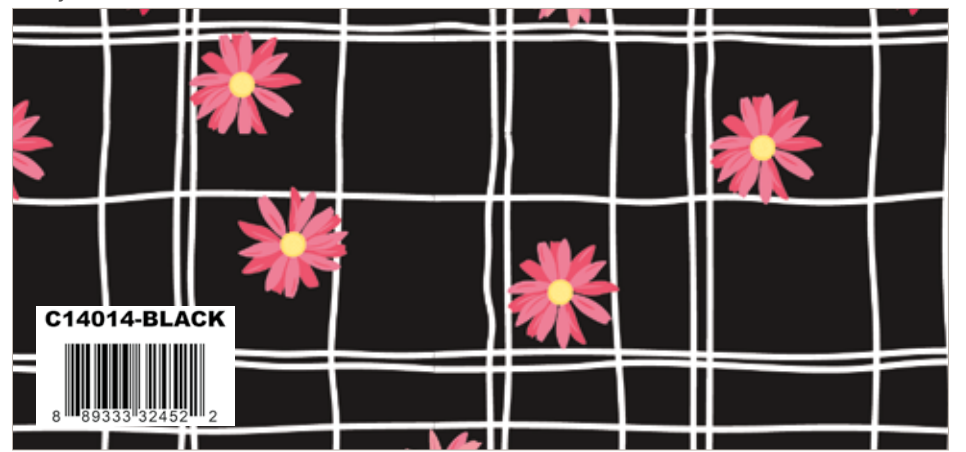

Berry Chalkboard

C14014-BLACK