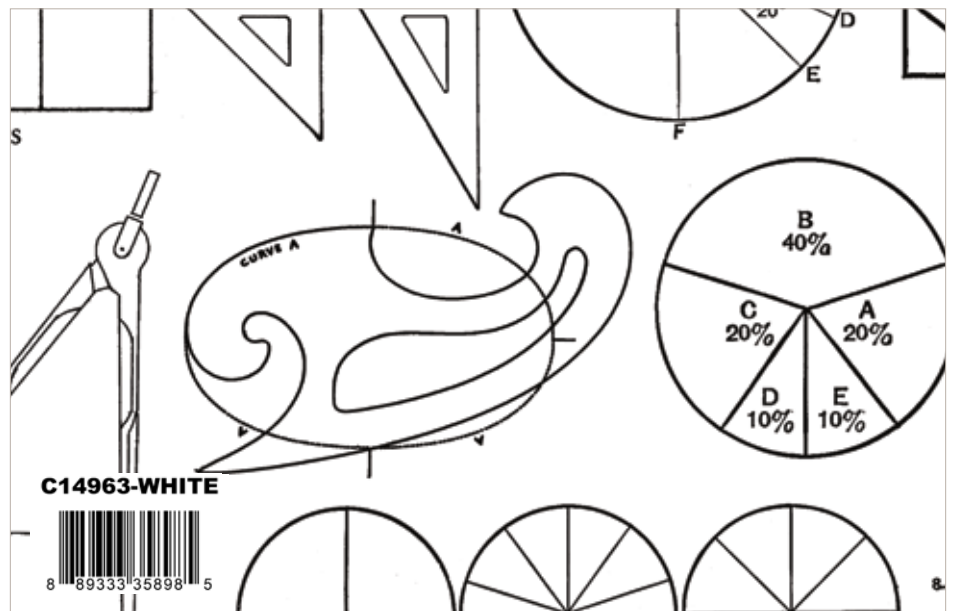

White Library Card

School Friendship Book

STORIES

Selvedge

Selvedge

CD14962-WHITE

Black Math Graphs (Actual Scale) *

Red Math Graphs (Scaled to 50%) *

White Math Graphs (Scaled to 50%) *

Green Penmanship (Actual Scale) *

Charcoal Penmanship (Scaled to 50%) *

White Penmanship (Scaled to 50%) *

Classmates Panel Quilt by J. Wecker Frisch

Quilt Size 35½" x 55½"