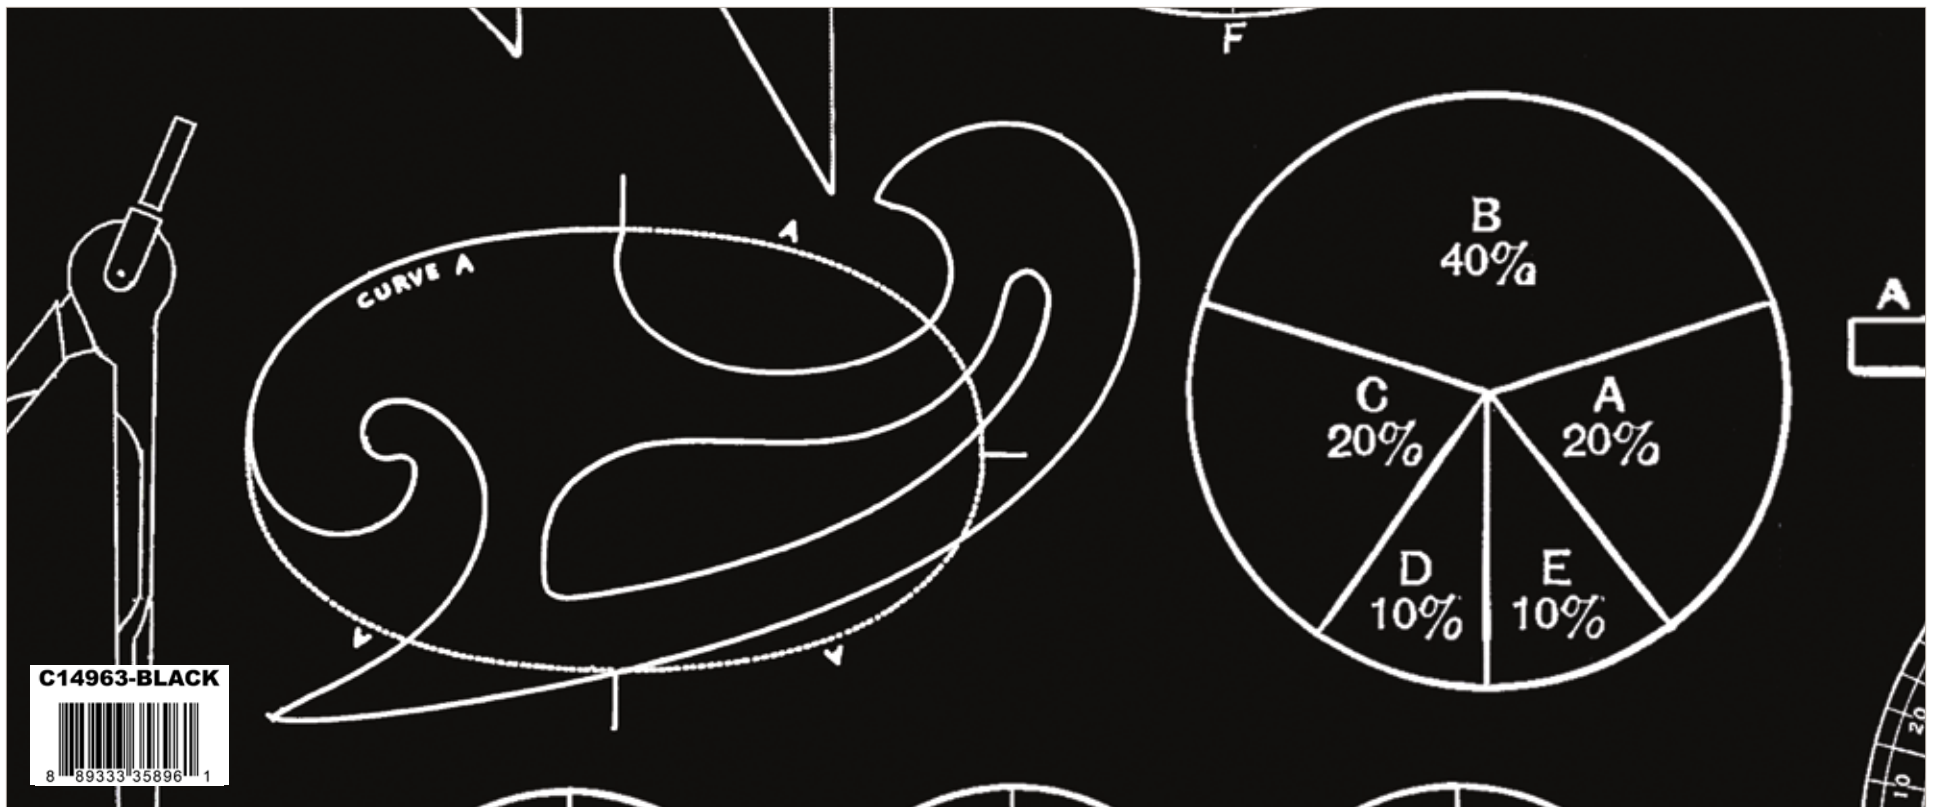

White Library Card

School Friendship Book

STORIES

Selvedge

Selvedge

CD14962-WHITE

Black Math Graphs (Actual Scale) *

Red Math Graphs (Scaled to 50%) *