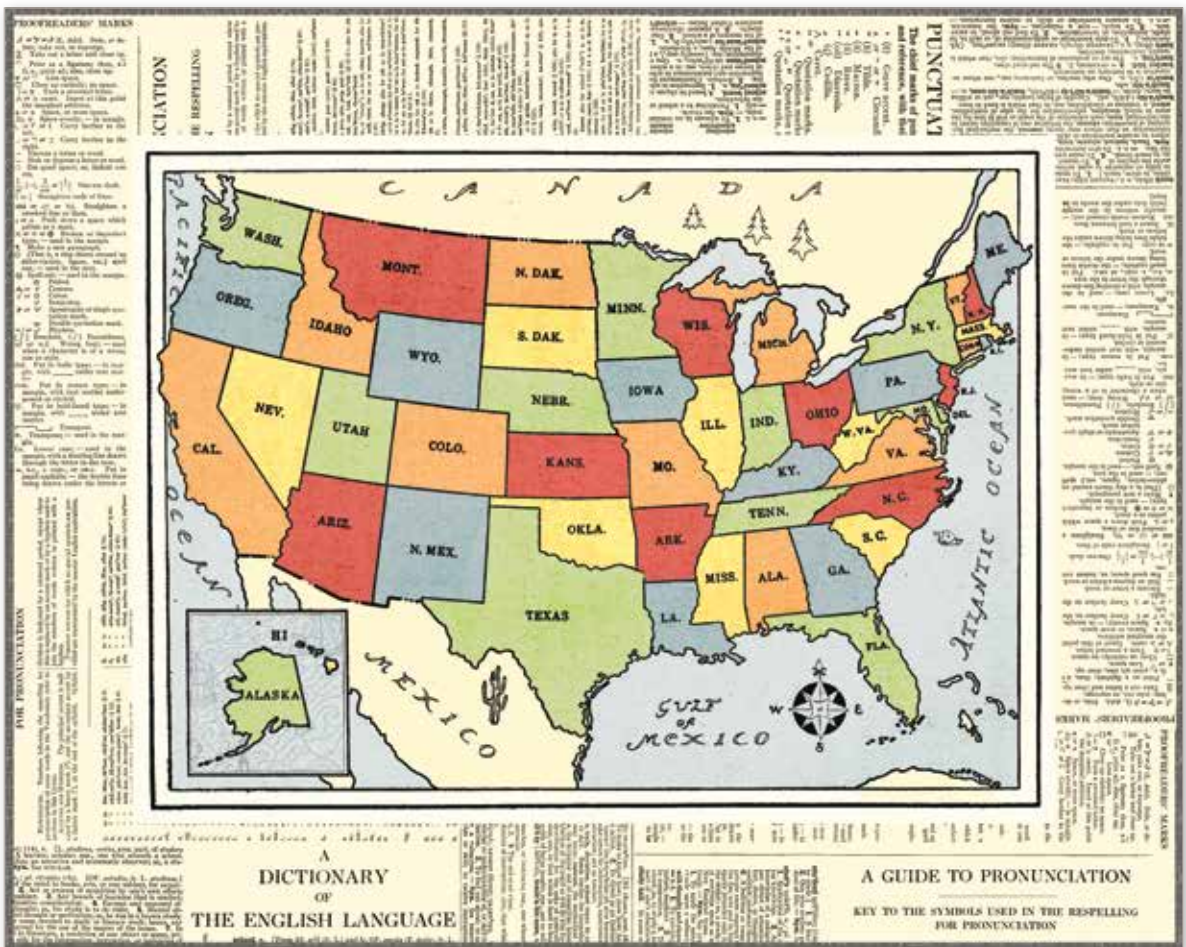

School Map Panel Quilt by J. Wecker Frisch

Quilt Size 31½" x 39½"

estimated requirements

(1) PD14956-PANEL School Map Panel

Additional Fabrics

5/8 Yard C14952-OFFWHITE Dictionary

3/8 Yard C14954-CHARCOAL Handwriting (Binding)

FREE PATTERN
AVAILABLE ON OUR WEBSITE
JUNE 2024

www.rileyblakedesigns.com