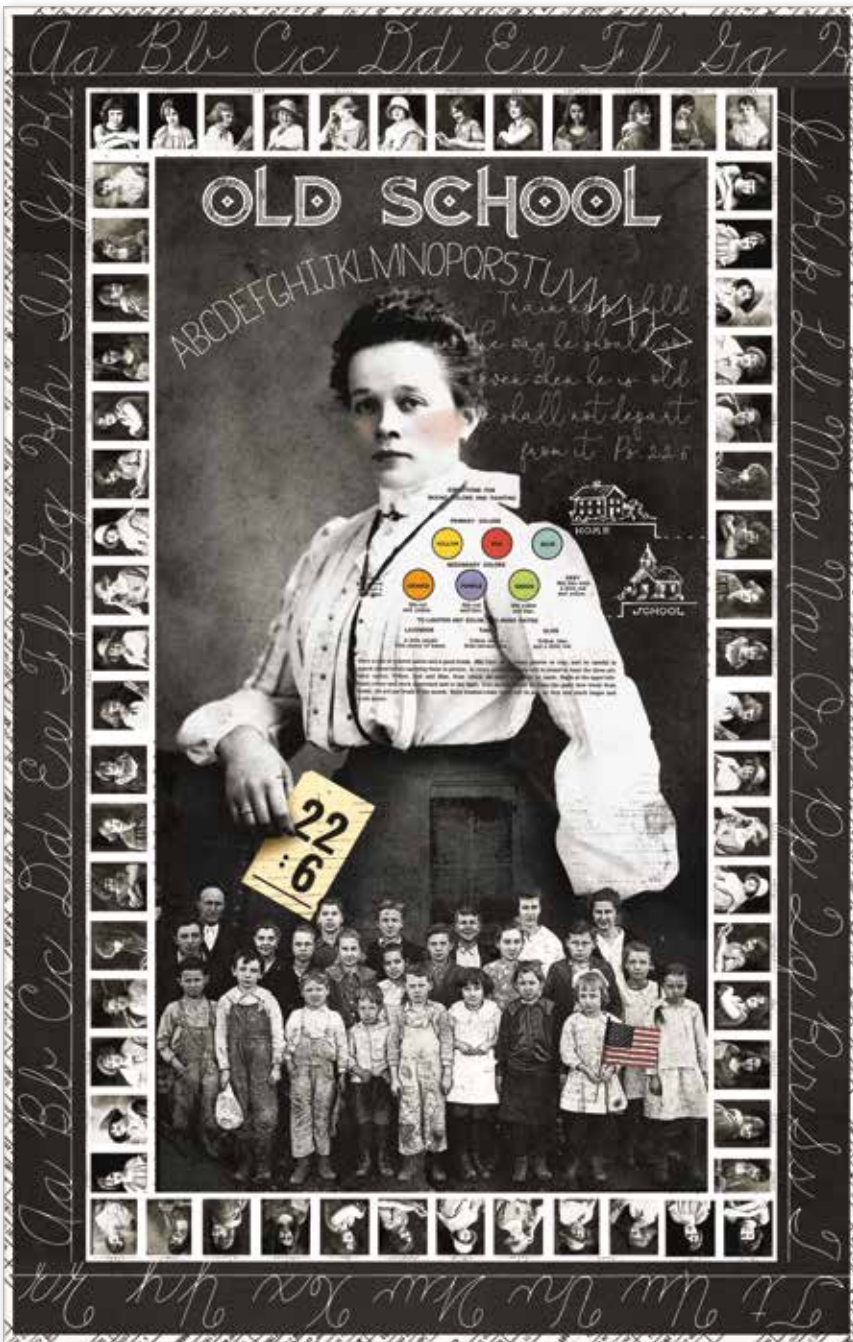

White Math Graphs (Scaled to 50%) *

Green Penmanship (Actual Scale) *

Charcoal Penmanship (Scaled to 50%) *

White Penmanship (Scaled to 50%) *

Classmates Panel Quilt by J. Wecker Frisch

Quilt Size 35½" x 55½"