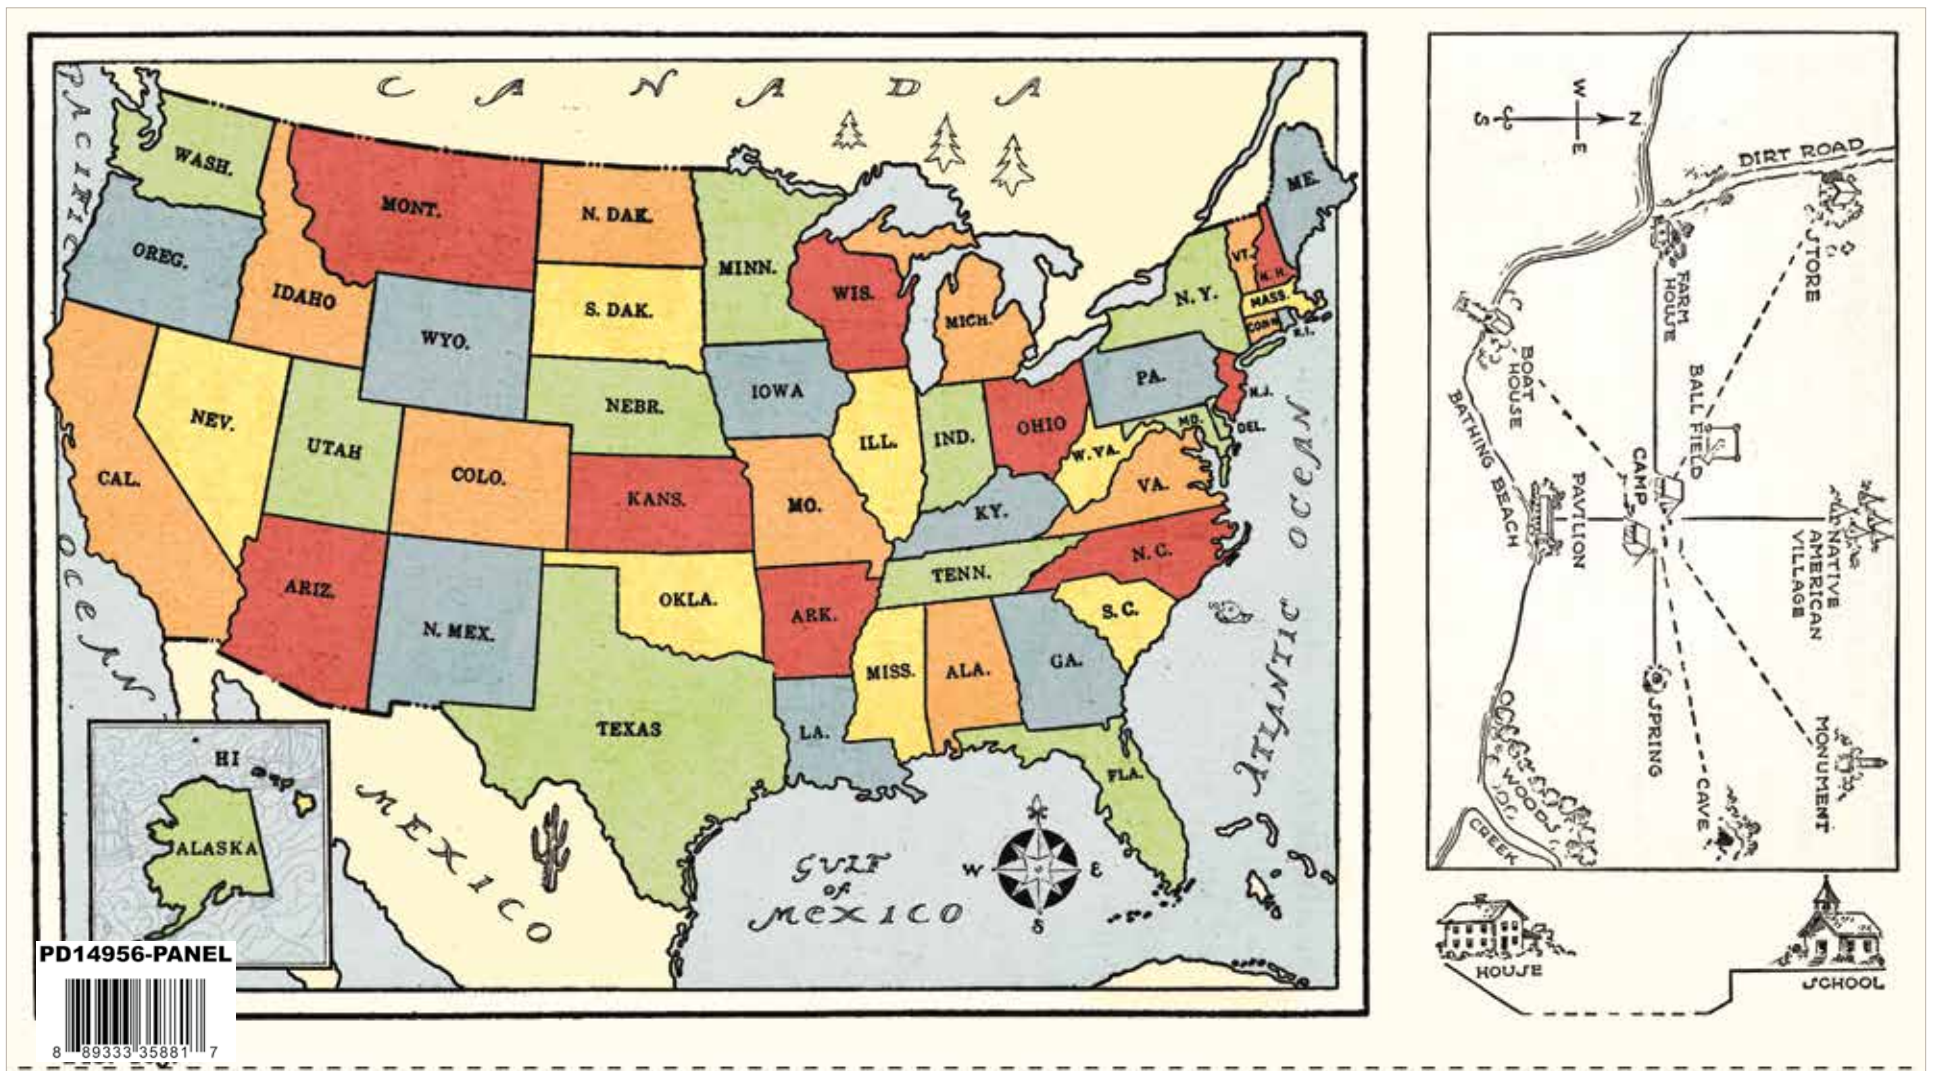

available June 2024 | R-5
last call January 1, 2024

PD14950-PANEL

Classroom Main Panel (15 panels per bolt) *

Scaled to 35% | Actual Size is 24"x43"

School Map Panel

School Map Panel (15 panels per bolt)

Scaled to 23% | Actual Size is 24" x 43"