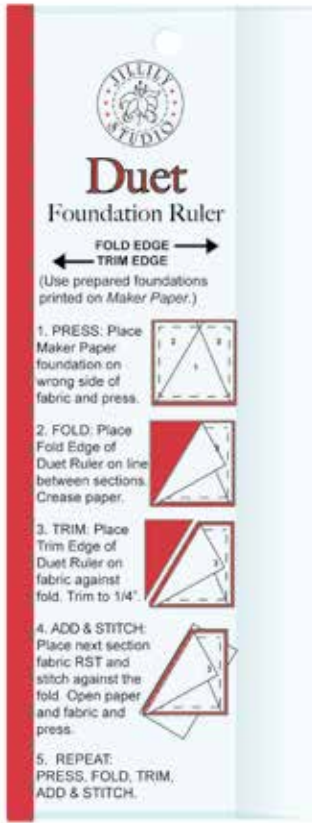

#### Notions Needed/Suggested

- Jillily Studio Hex Angle Template Set (STT-12225)
- Jillily Studio Applique Set (P112-APPLIQUESET)
- (Applique Bee's Wings and Head)

Pre-order the  
P112-SWEET  
Quilt Pattern

**Duet Foundation Ruler**

- Approximately 3" x 8"
- Made from high-quality acrylic
- Easy to follow instructions included on the ruler
- Two sides to this ruler – one for folding and one for trimming
- Foundation piecing easier and faster without sewing through the paper
- Eliminates the need to remove paper from the stitches
- Reuse over and over!
- Works great with Jill's Maker Paper (P112-PAPER)
- Visit Jill's website to see it in action ([www.jillilystudio.com](http://www.jillilystudio.com))
- MOQ: sold in packs of 5