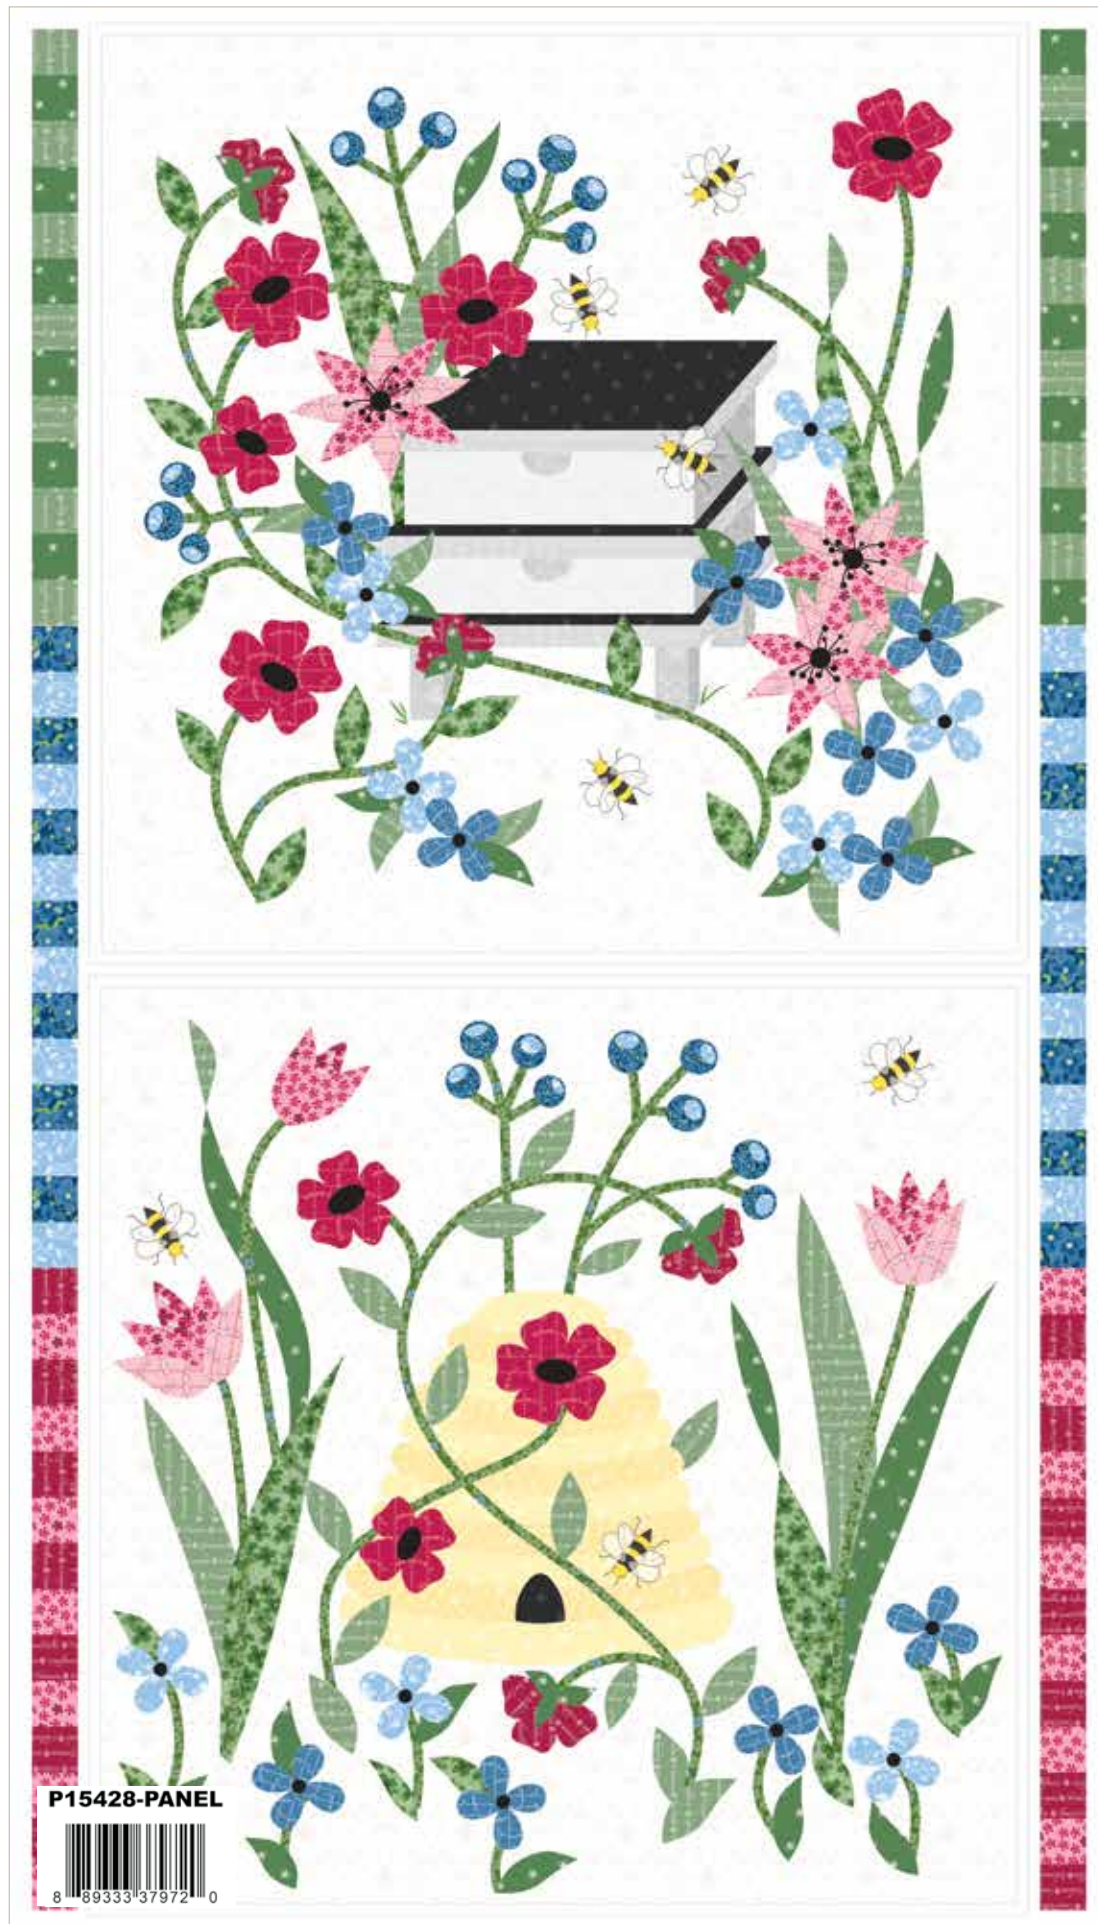

Celery Sparkler

C610-PEAS

Peas Texture

C730-BLACK

Black-on-White Blossom

C675-BLACK

Black Floret

Perennial Panel