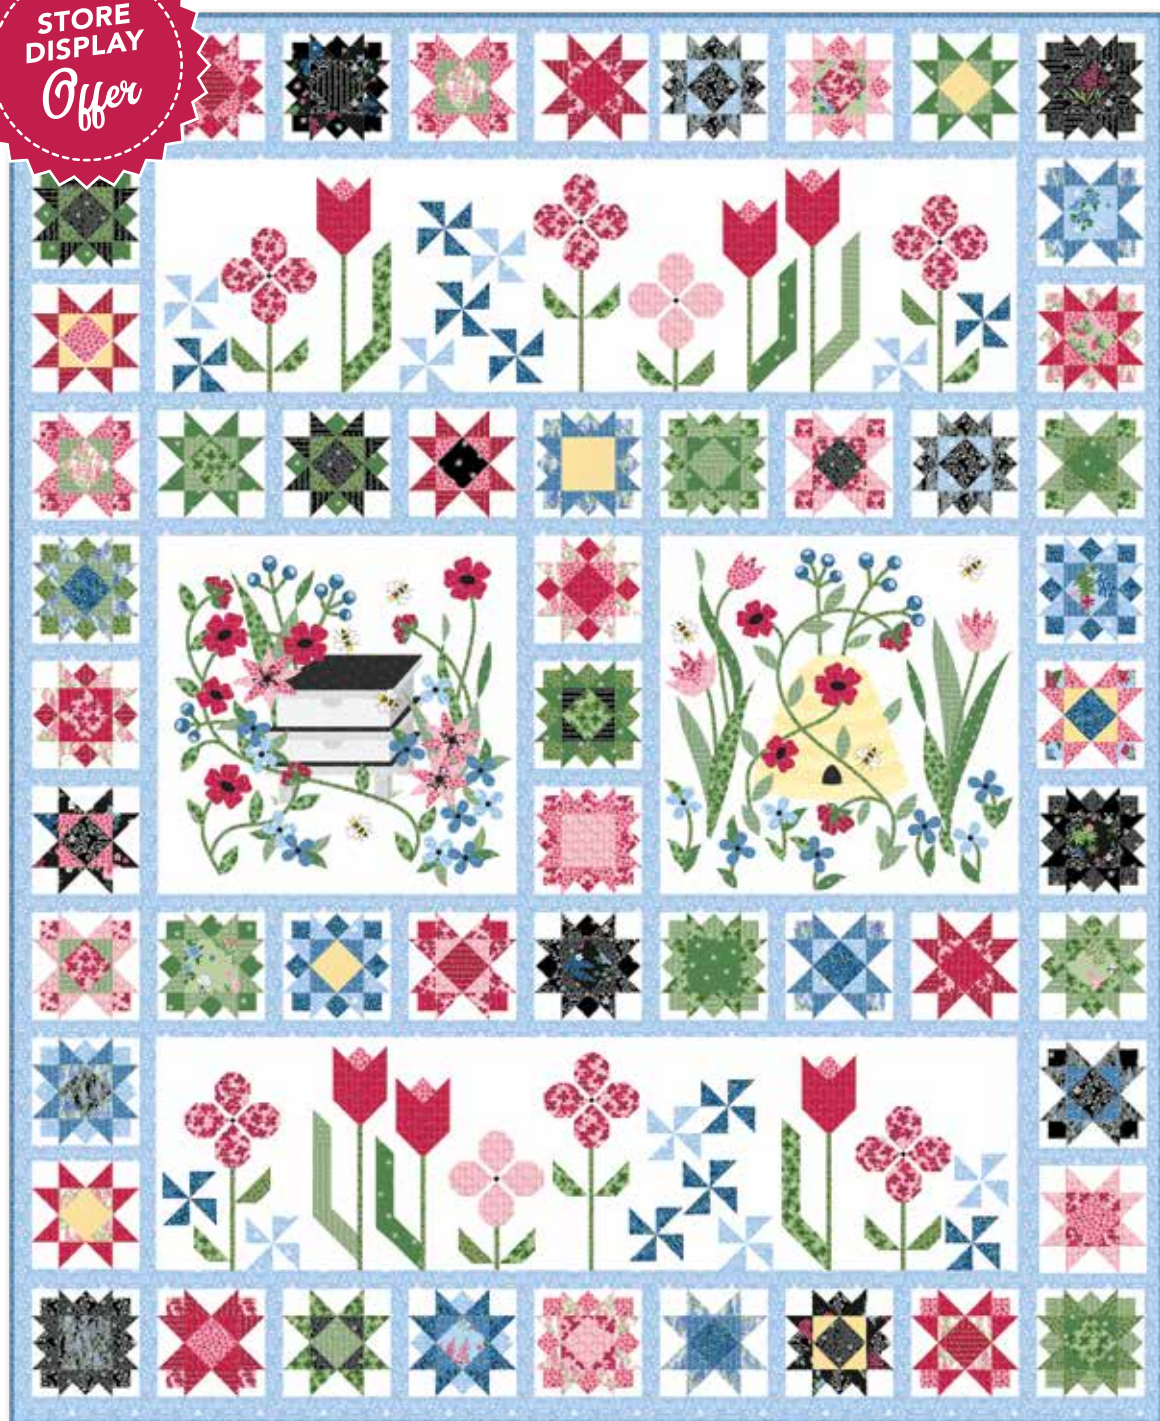

Sewing Bee Sew Along by Jill Finley

Quilt Size 64" x 78"

estimated requirements

- (1) P15428-PANEL Perennial Panel
- (1) FQ-15420-24 Fat Quarter Bundle

Additional Fabrics

- 1/8 Yard C805-SUNSHINE POParazzi
- 3/4 Yard C15424-BLACK Queen Vine
- 3 1/2 Yards C15424-WHITE Queen Vine (Background)
- 5/8 Yard C15422-BLUE Heart Scallops (Binding)
- 2 Yards WB640-DENIM Dapple Dot (Backing)

Pre-order the
P112-SEWINGBEE
Quilt Pattern

When you purchase the fabrics and pattern for this quilt, you'll be eligible to purchase one digitally-printed quilt top to finish and hang in your store.

Pre-order the
Digital Quilt Top

Jill says, "In the past, a "Bee" was a group effort—community coming together to help each other get a big project done. Women often gathered to work on their sewing and share their lives in a positive way. I love this idea. While we may gather in different ways now, we can still come together to encourage, motivate, and support one another in a project.

This is why I have named this quilt, "Sewing Bee." I look forward to the community we can build while creating a beautiful quilt."

Sew Along: Every week for 12 weeks, Jill will teach a new block style. The sew along will kick off on January 6, 2025. Videos will be shared on the Jillily Studio website (jillilystudio.com) and on YouTube (youtube.com/@jillilystudio).