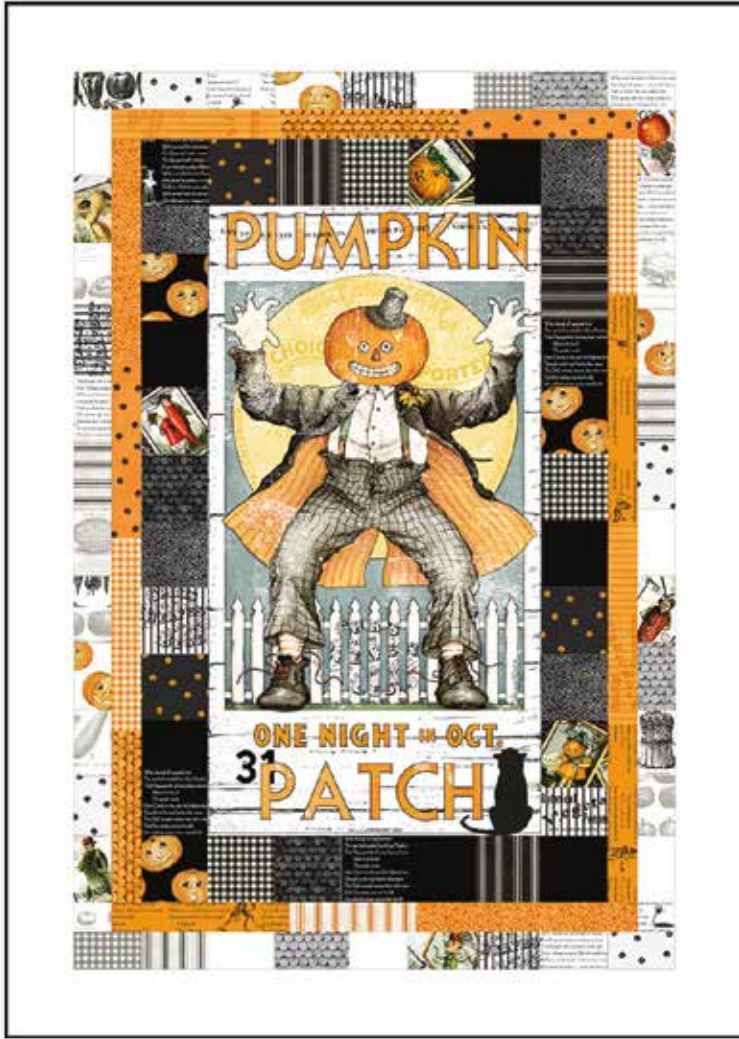

Patchy Panel Quilt by J. Wecker Frisch

Quilt Size 51¼" x 71"

final requirements

- (1) PD14570-PANEL Main Panel
- (2) 5-14570-42 5" Stackers

2½" Strip of Each

- C14574-ORANGE Gingham
- C14575-ORANGE Pumpkin Toss
- C14577-ORANGE Raise the Rooftop
- C14578-ORANGE Terrifying Ticking
- C14581-ORANGE Silver Lining Stripe
- C14582-ORANGE Inside Cover
- C14583-ORANGE Veggies Vengeance

Additional Fabrics

- 1 ¼ Yards C120-RILEYWHITE Solid
- ¾ Yard C120-RILEYBLACK Solid (Includes Binding)
- 1 ¾ Yards WB13870-WHITE Sew Text (Backing)

5" Stacker
Friendly

FREE PATTERN AVAILABLE
ON OUR WEBSITE
APRIL 2024

www.rileyblakedesigns.com