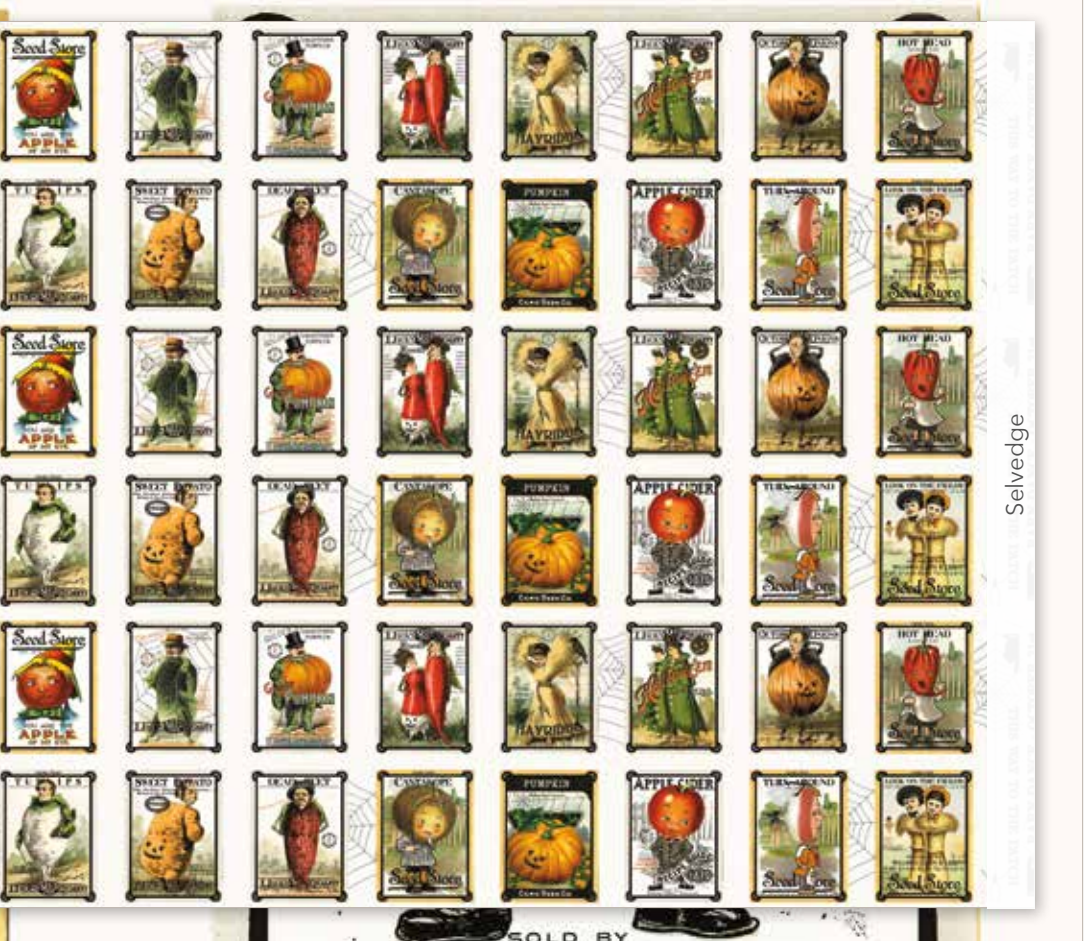

PD14571-PANEL

Large Pumpkin Patch Panel (Actual Scale)\*

Actual Size is 24" x 43" (15 panels per bolt)

Seedy Characters Patch Panel

Seedy Characters Patch Panel (Actual Scale)\*

Actual Size is 24" x 43" (15 panels per bolt)

Barn Dance Border Stripe (Actual Scale)\*

Shown as Repeat 24" x 43"

Black Gingham

Gray Gingham

Orange Gingham\*

Black Pumpkin Toss

White Pumpkin Toss\*

Orange Pumpkin Toss