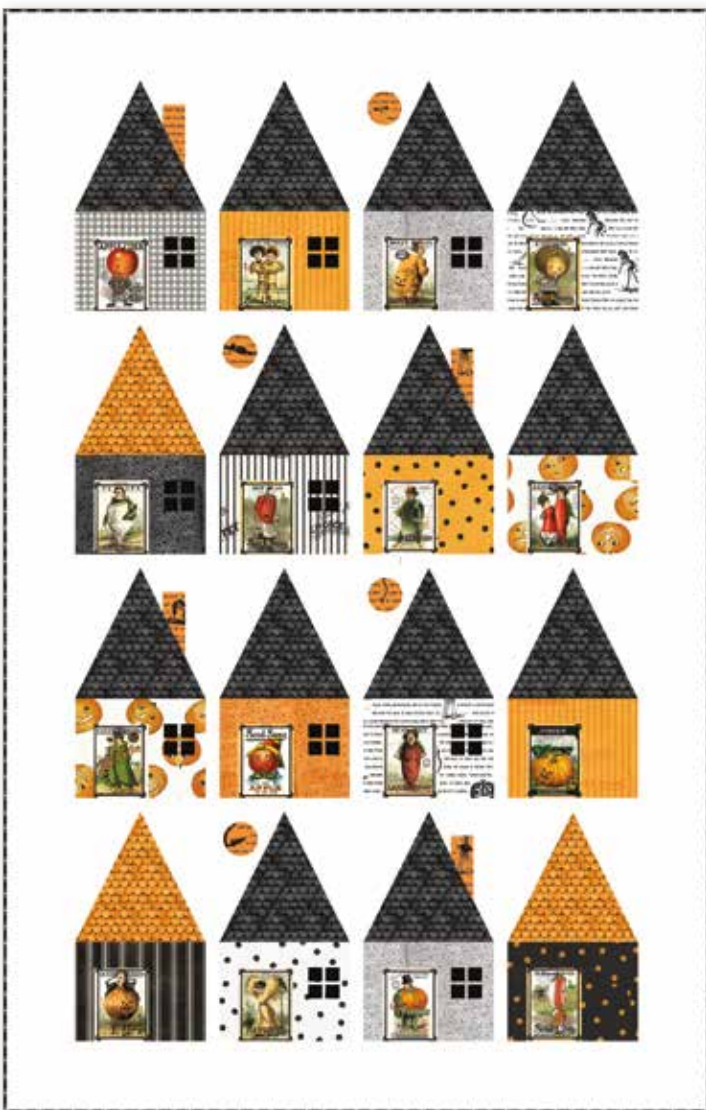

Cabin Chills by J. Wecker Frisch

Quilt Size 50" x 79"

fabric requirements

- (1) 10-14570-42 10" Stacker

Additional Fabrics

- 1/2 Yard C14577-ORANGE Raise the Rooftop
- 2/3 Yard CD14576-WHITE Seed Packs Patch
- 1 ¼ Yards C14577-BLACK Raise the Rooftop
- 4 Yards C120-RILEYWHITE Solid (Background)
- 5/8 Yard C14578-BLACK Terrifying Ticking (Binding)
- 1 5/8 Yards WB13870-BLACK Sew Text (Backing)

10" Stacker
Friendly

Pre-order the
P149-CABINCHILLS
Quilt Pattern

P149-CABINCHILLS

7 11745 88198 3