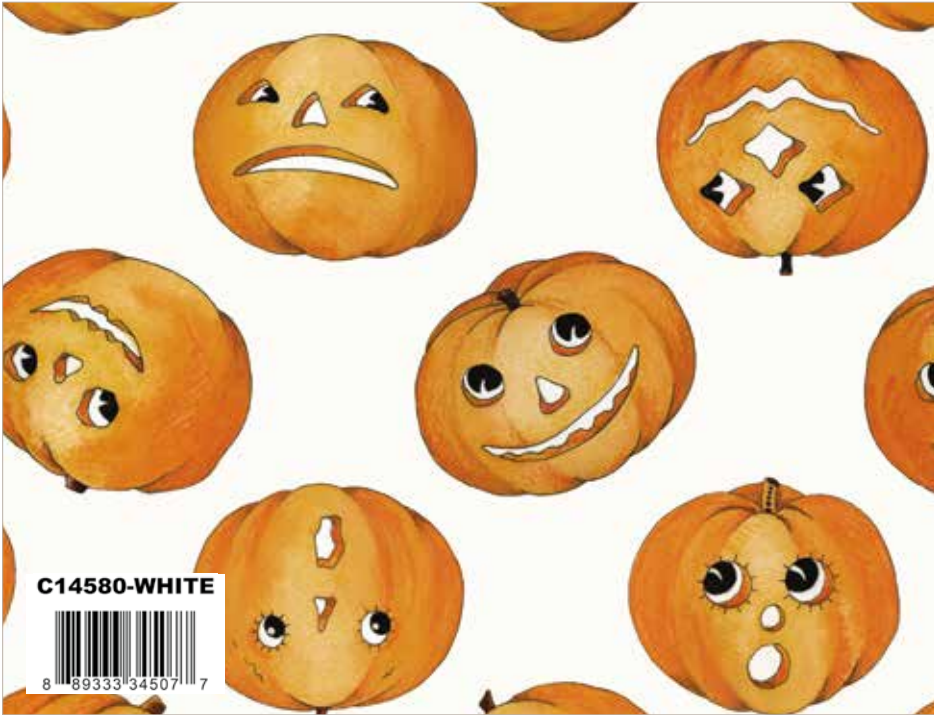

**C14580-WHITE**  
8 89333 34507 7

White Tossed Jacks (Scaled to 50%)

**C14580-YELLOW**  
8 89333 34508 4

Yellow Tossed Jacks (Scaled to 50%)\*

**C14581-ORANGE**  
8 89333 34509 1

Orange Silver Lining Stripe (Actual Scale)\*