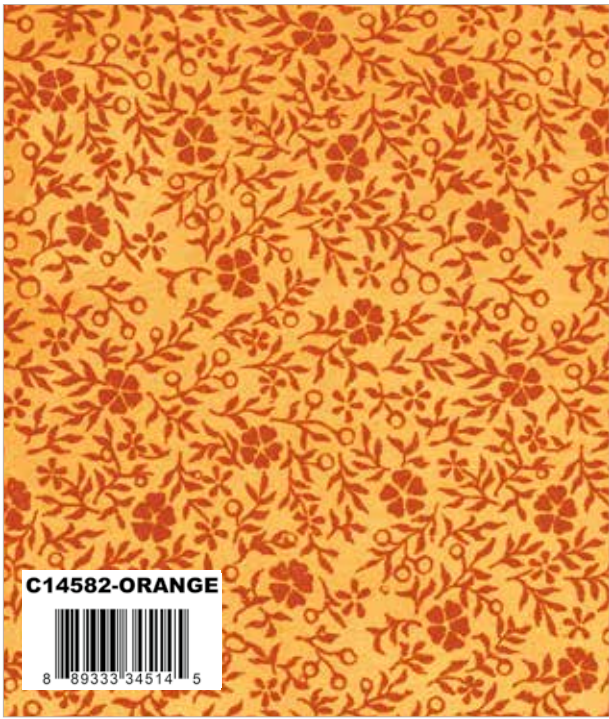

**C14581-WHITE**  
8 89333 34510 7

White Silver Lining Stripe (Scaled to 50%)

**C14581-YELLOW**  
8 89333 34511 4

Yellow Silver Lining Stripe (Scaled to 50%)\*

C14582-ORANGE

Orange Inside Cover\*

C14582-GRAY