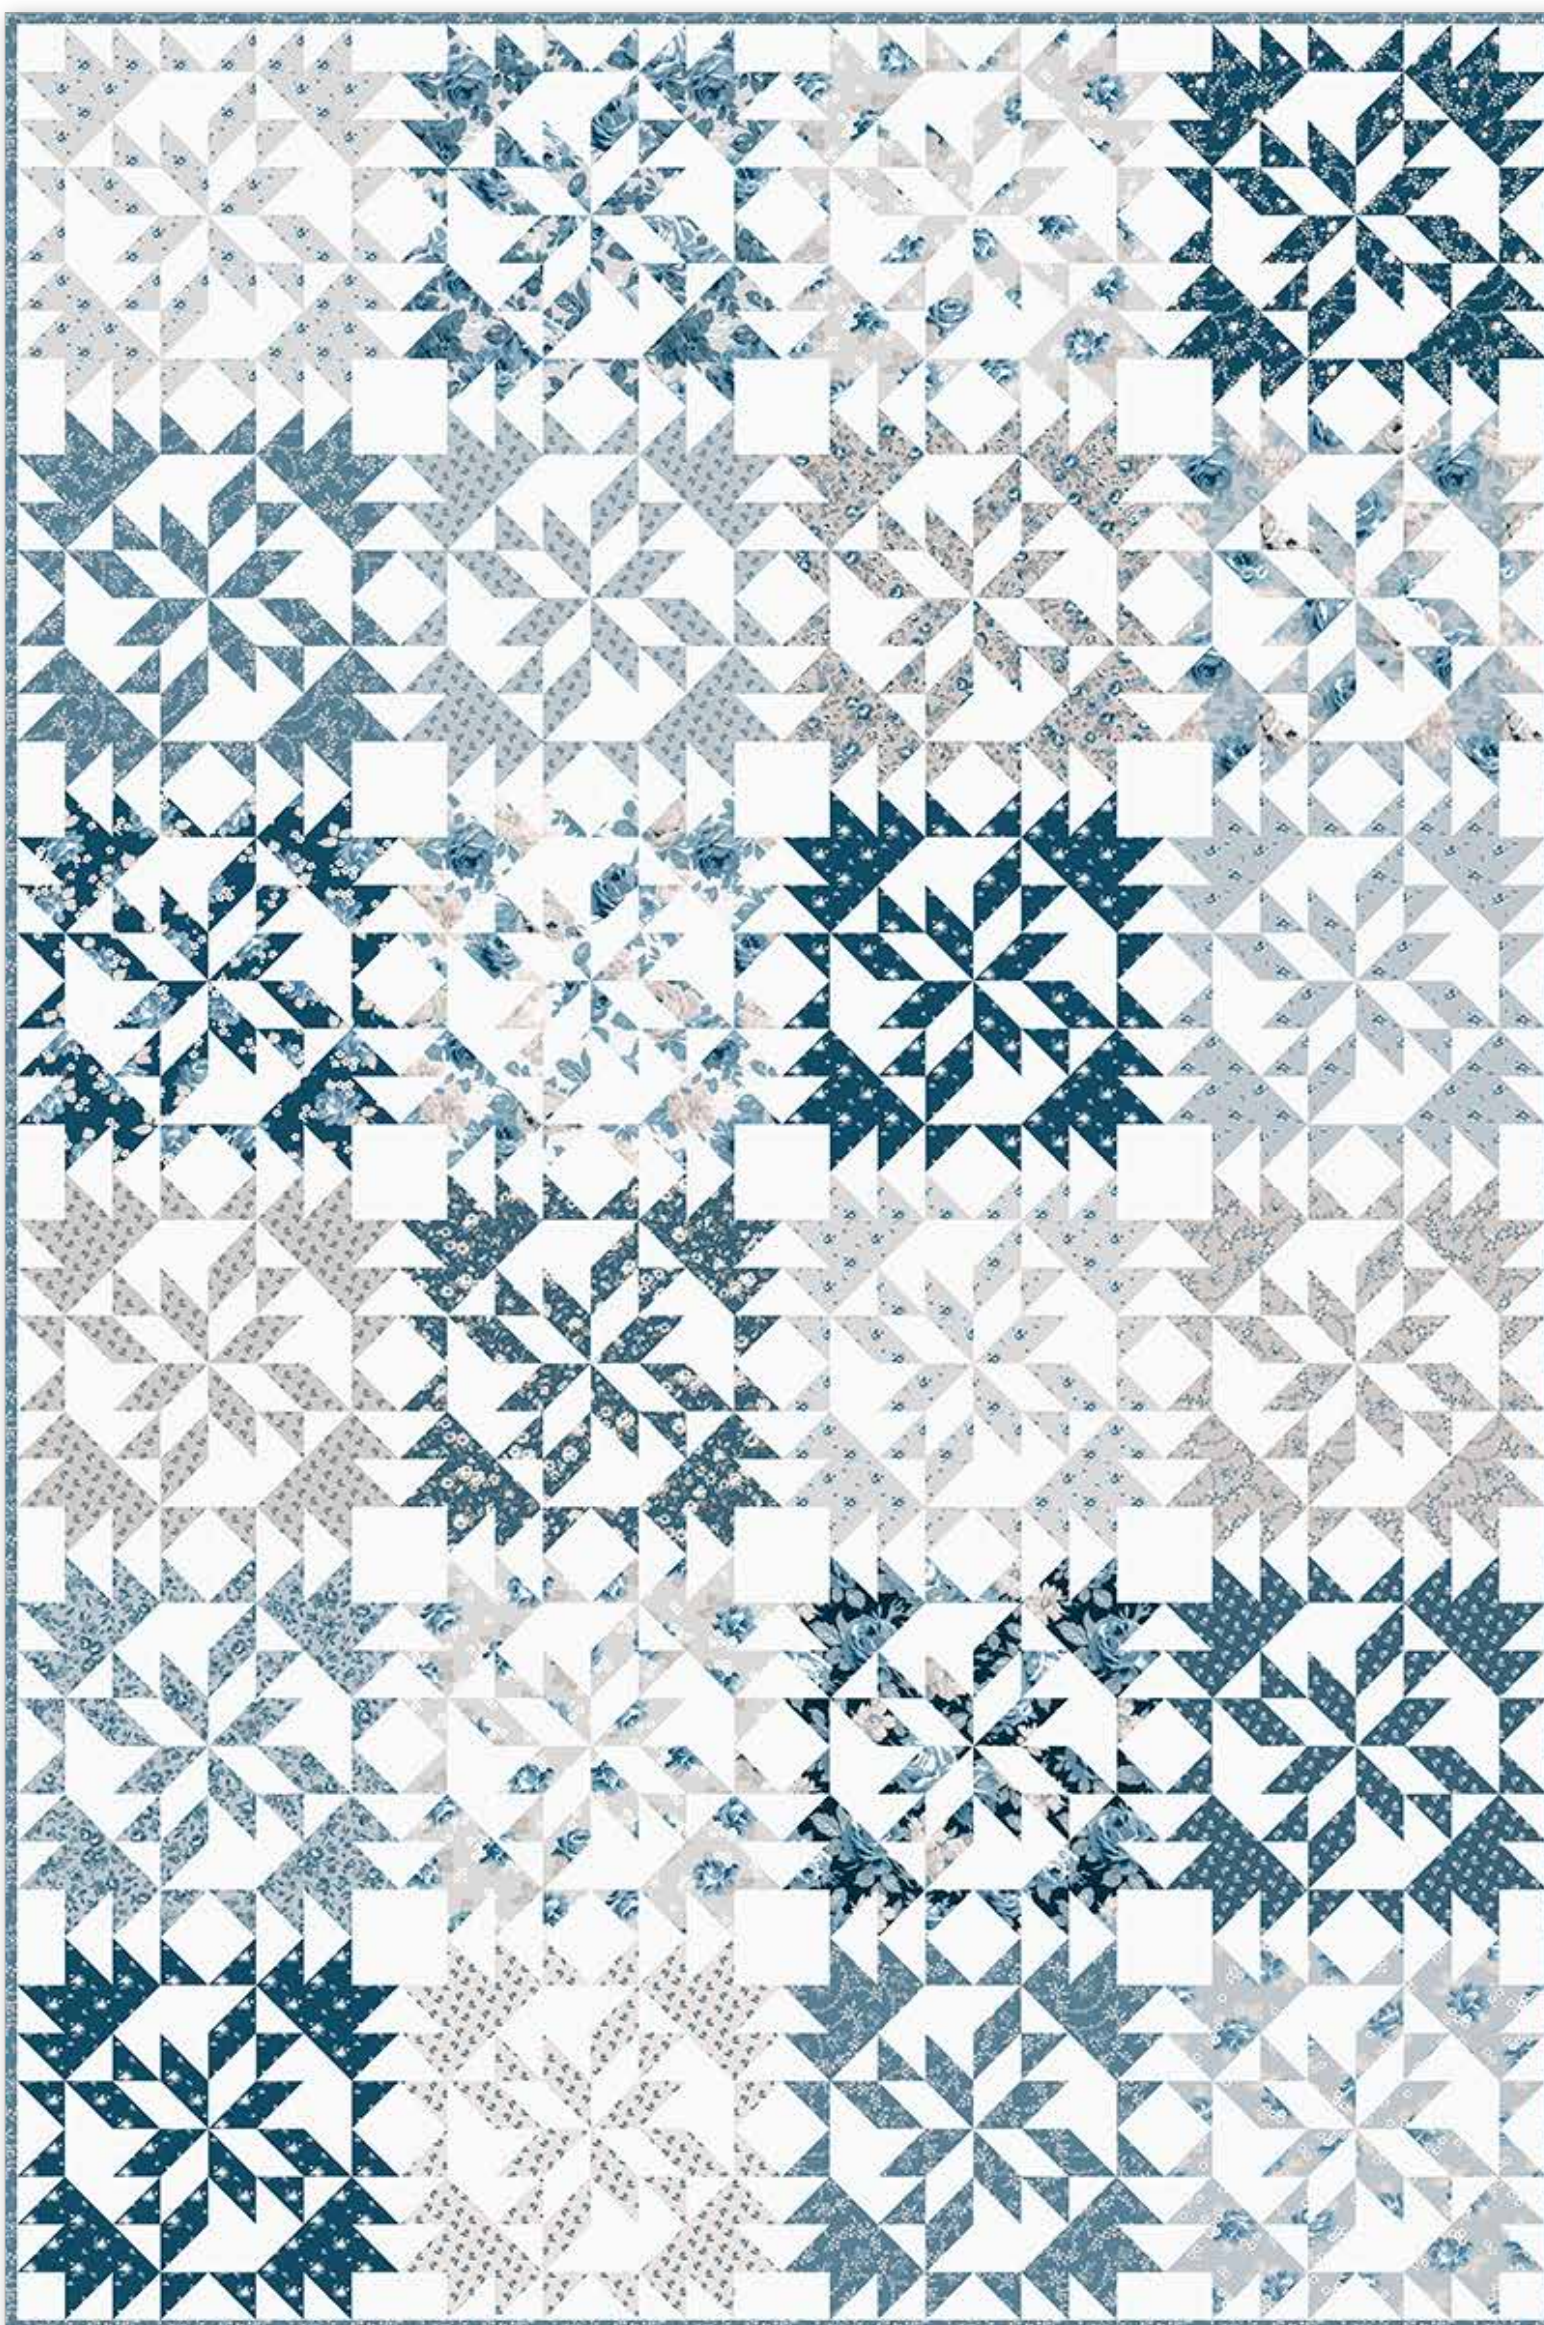

Snowy Bear Paws by Gerri Robinson

Quilt Size 64" x 96"

estimated requirements

1/3 Yard of Each

All 24 Prints in the Collection

Additional Fabrics

6 1/8 Yards C675-WHITE Floret (Background)

5/8 Yard C14783-BLUE Vines (Binding)

2 Yards WB14786-DENIM Gemstones (Backing)

Pre-order the
P124-SNOWYBEAR
Quilt Pattern