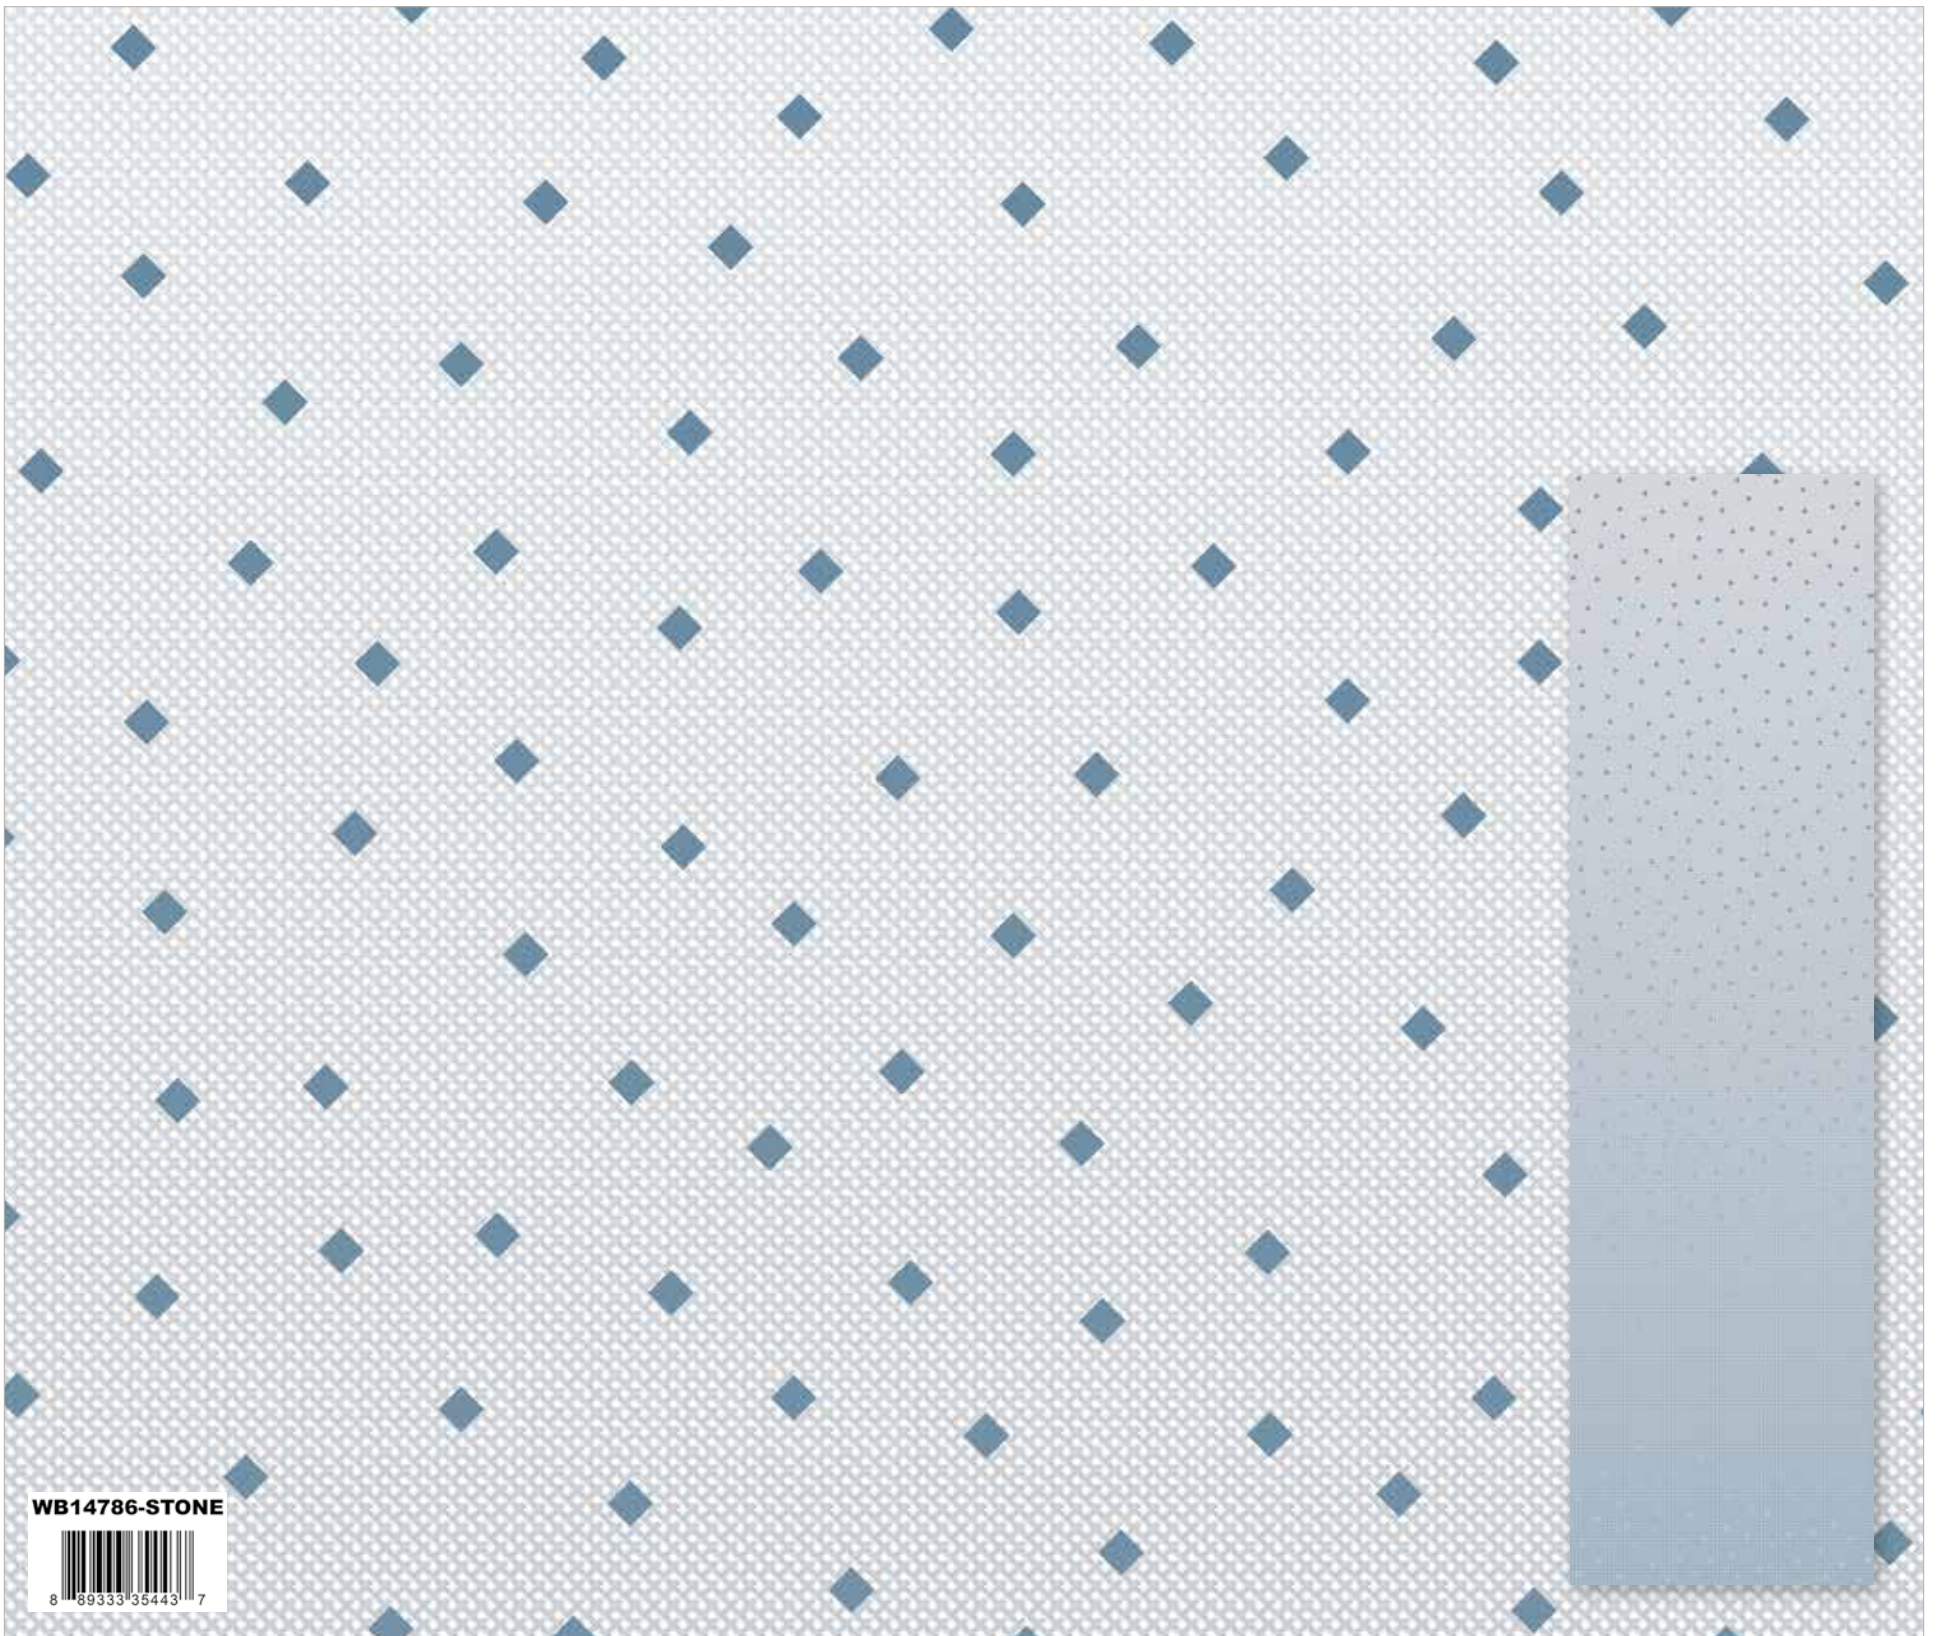

**C675-FROST**

Frost Floret

**C675-NAVY**

Navy Floret

Gemstones 107/108" Wide Backs

**WB14786-STONE**

Stone Gemstones Wide Back

**WB14786-DENIM**