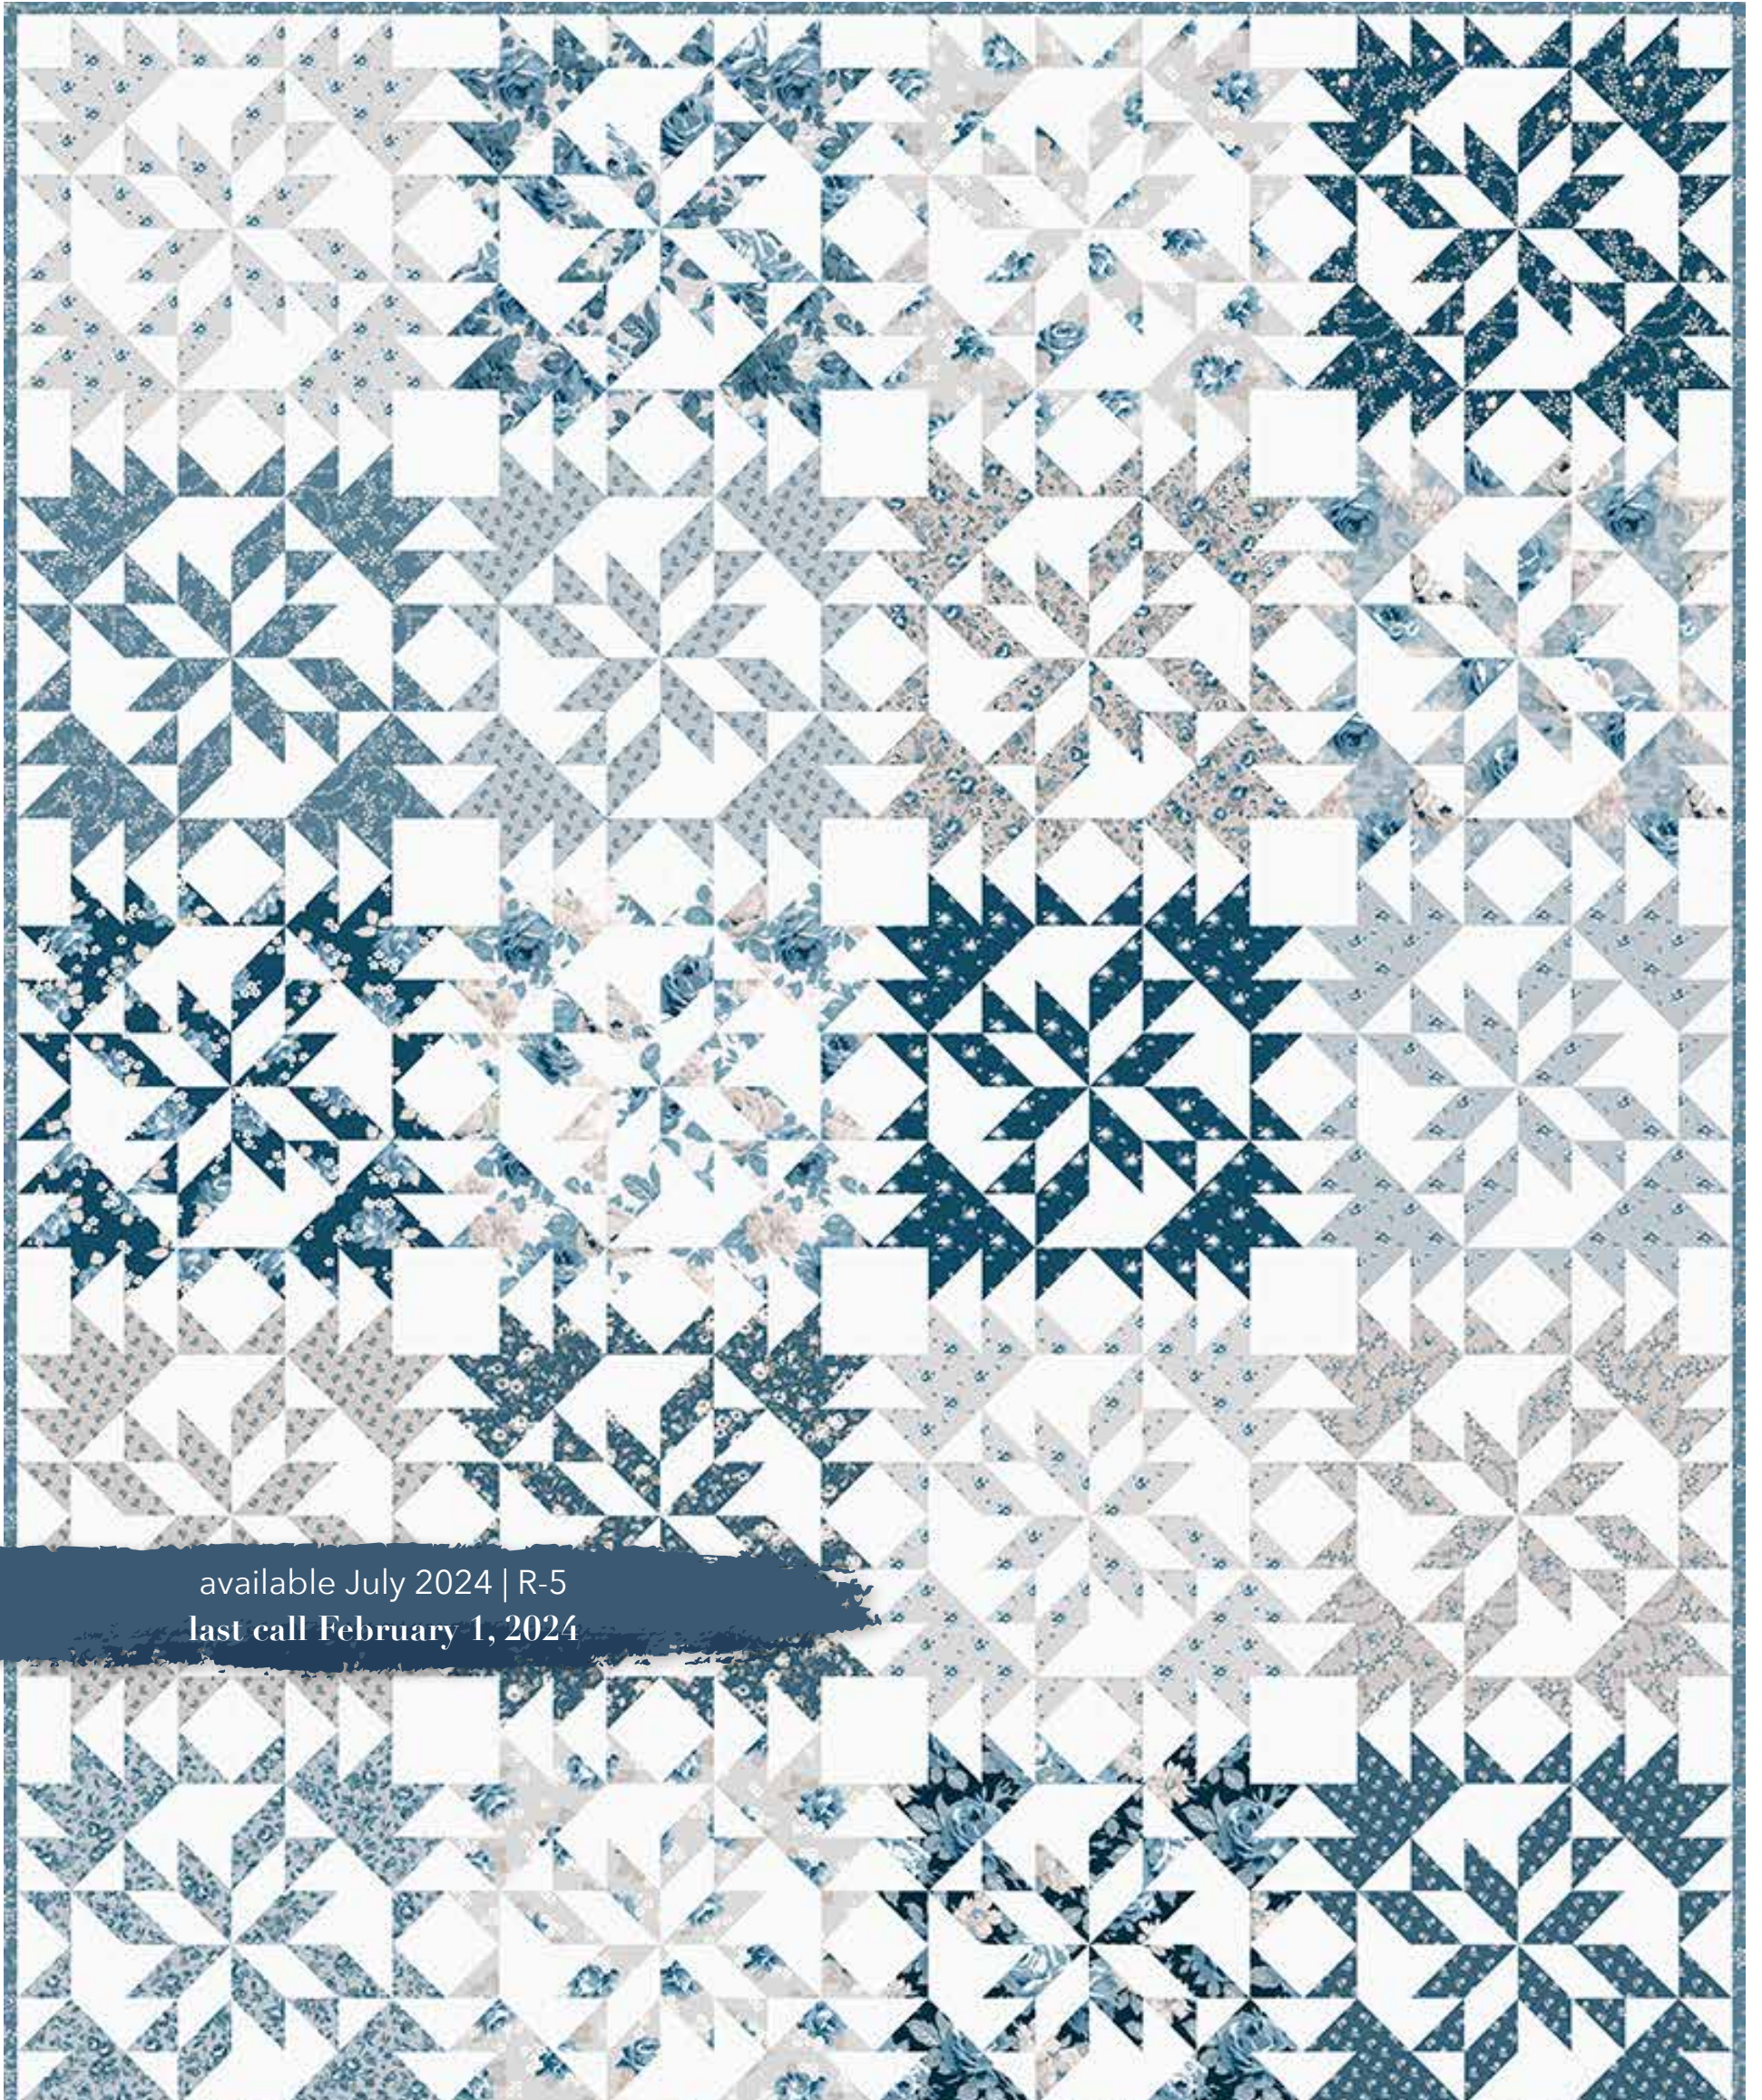

available July 2024 | R-5
last call February 1, 2024