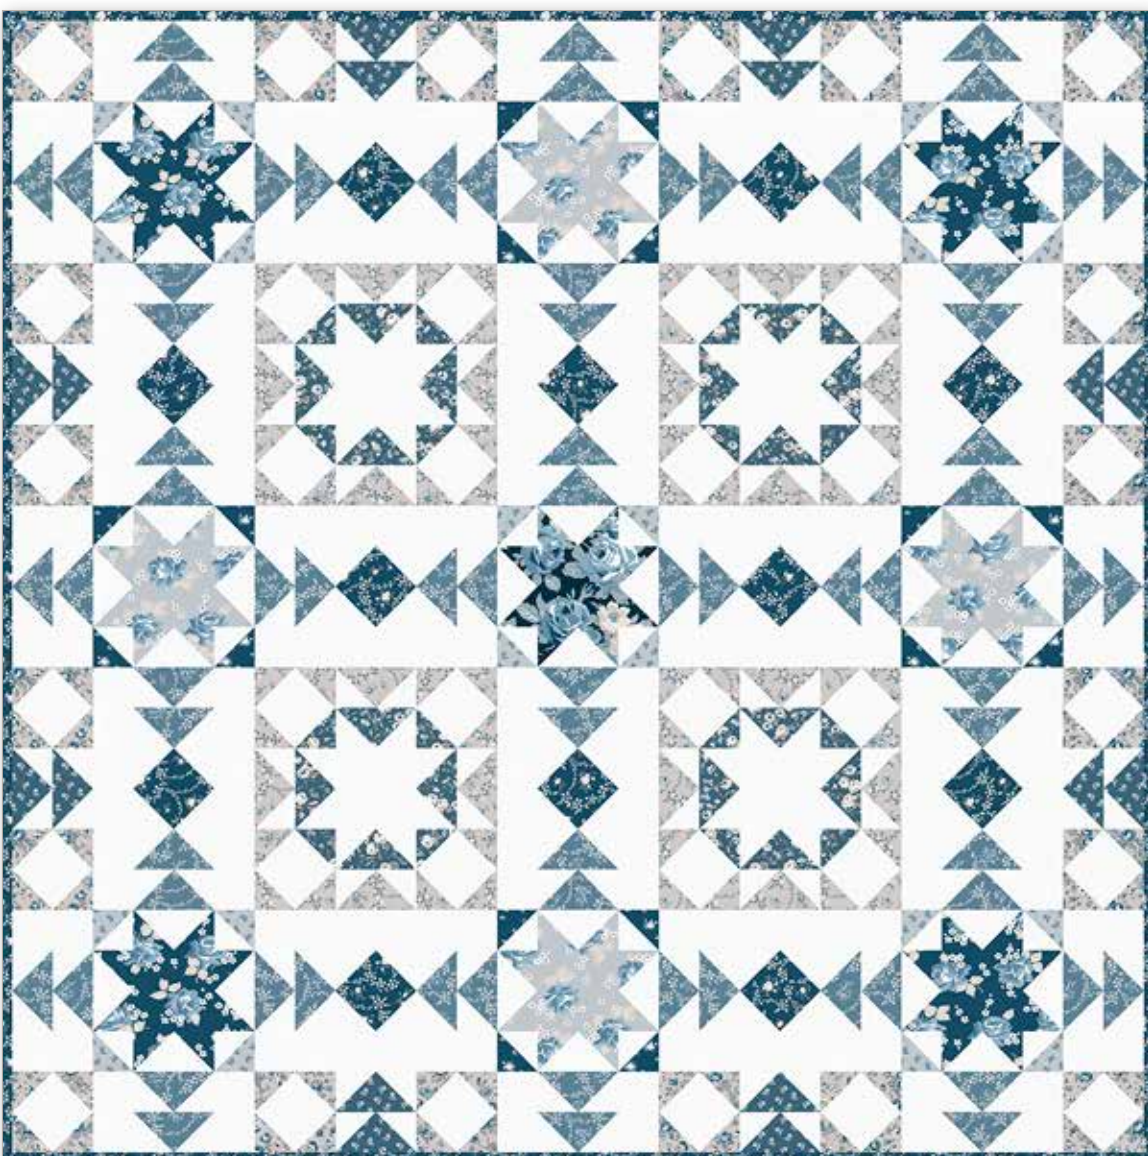

Stars All Around by Gerri Robinson

Quilt Size 56" x 56"

estimated requirements

1/8 Yard of Each

C14780-MIDNIGHT Main
C14785-GRAY Tiny Floral
C14785-NAVY Tiny Floral

1/4 Yard of Each

C14782-DENIM Flower Toss
C14784-NAVY Delicate Roses

1/3 Yard of Each

C14781-GRAY Roses
C14781-NAVY Roses
C14783-TAUPE Vines

Additional Fabrics

- 1/2 Yard C14782-TAUPE Flower Toss
- 5/8 Yard C14783-BLUE Vines
- 3 1/4 Yards C675-WHITE Floret (Background)
- 3/4 Yard C14783-NAVY Vines (Includes Binding)
- 1 7/8 Yards WB14786-STONE Gemstones (Backing)

Pre-order the
P124-STARSAROUND
Quilt Pattern