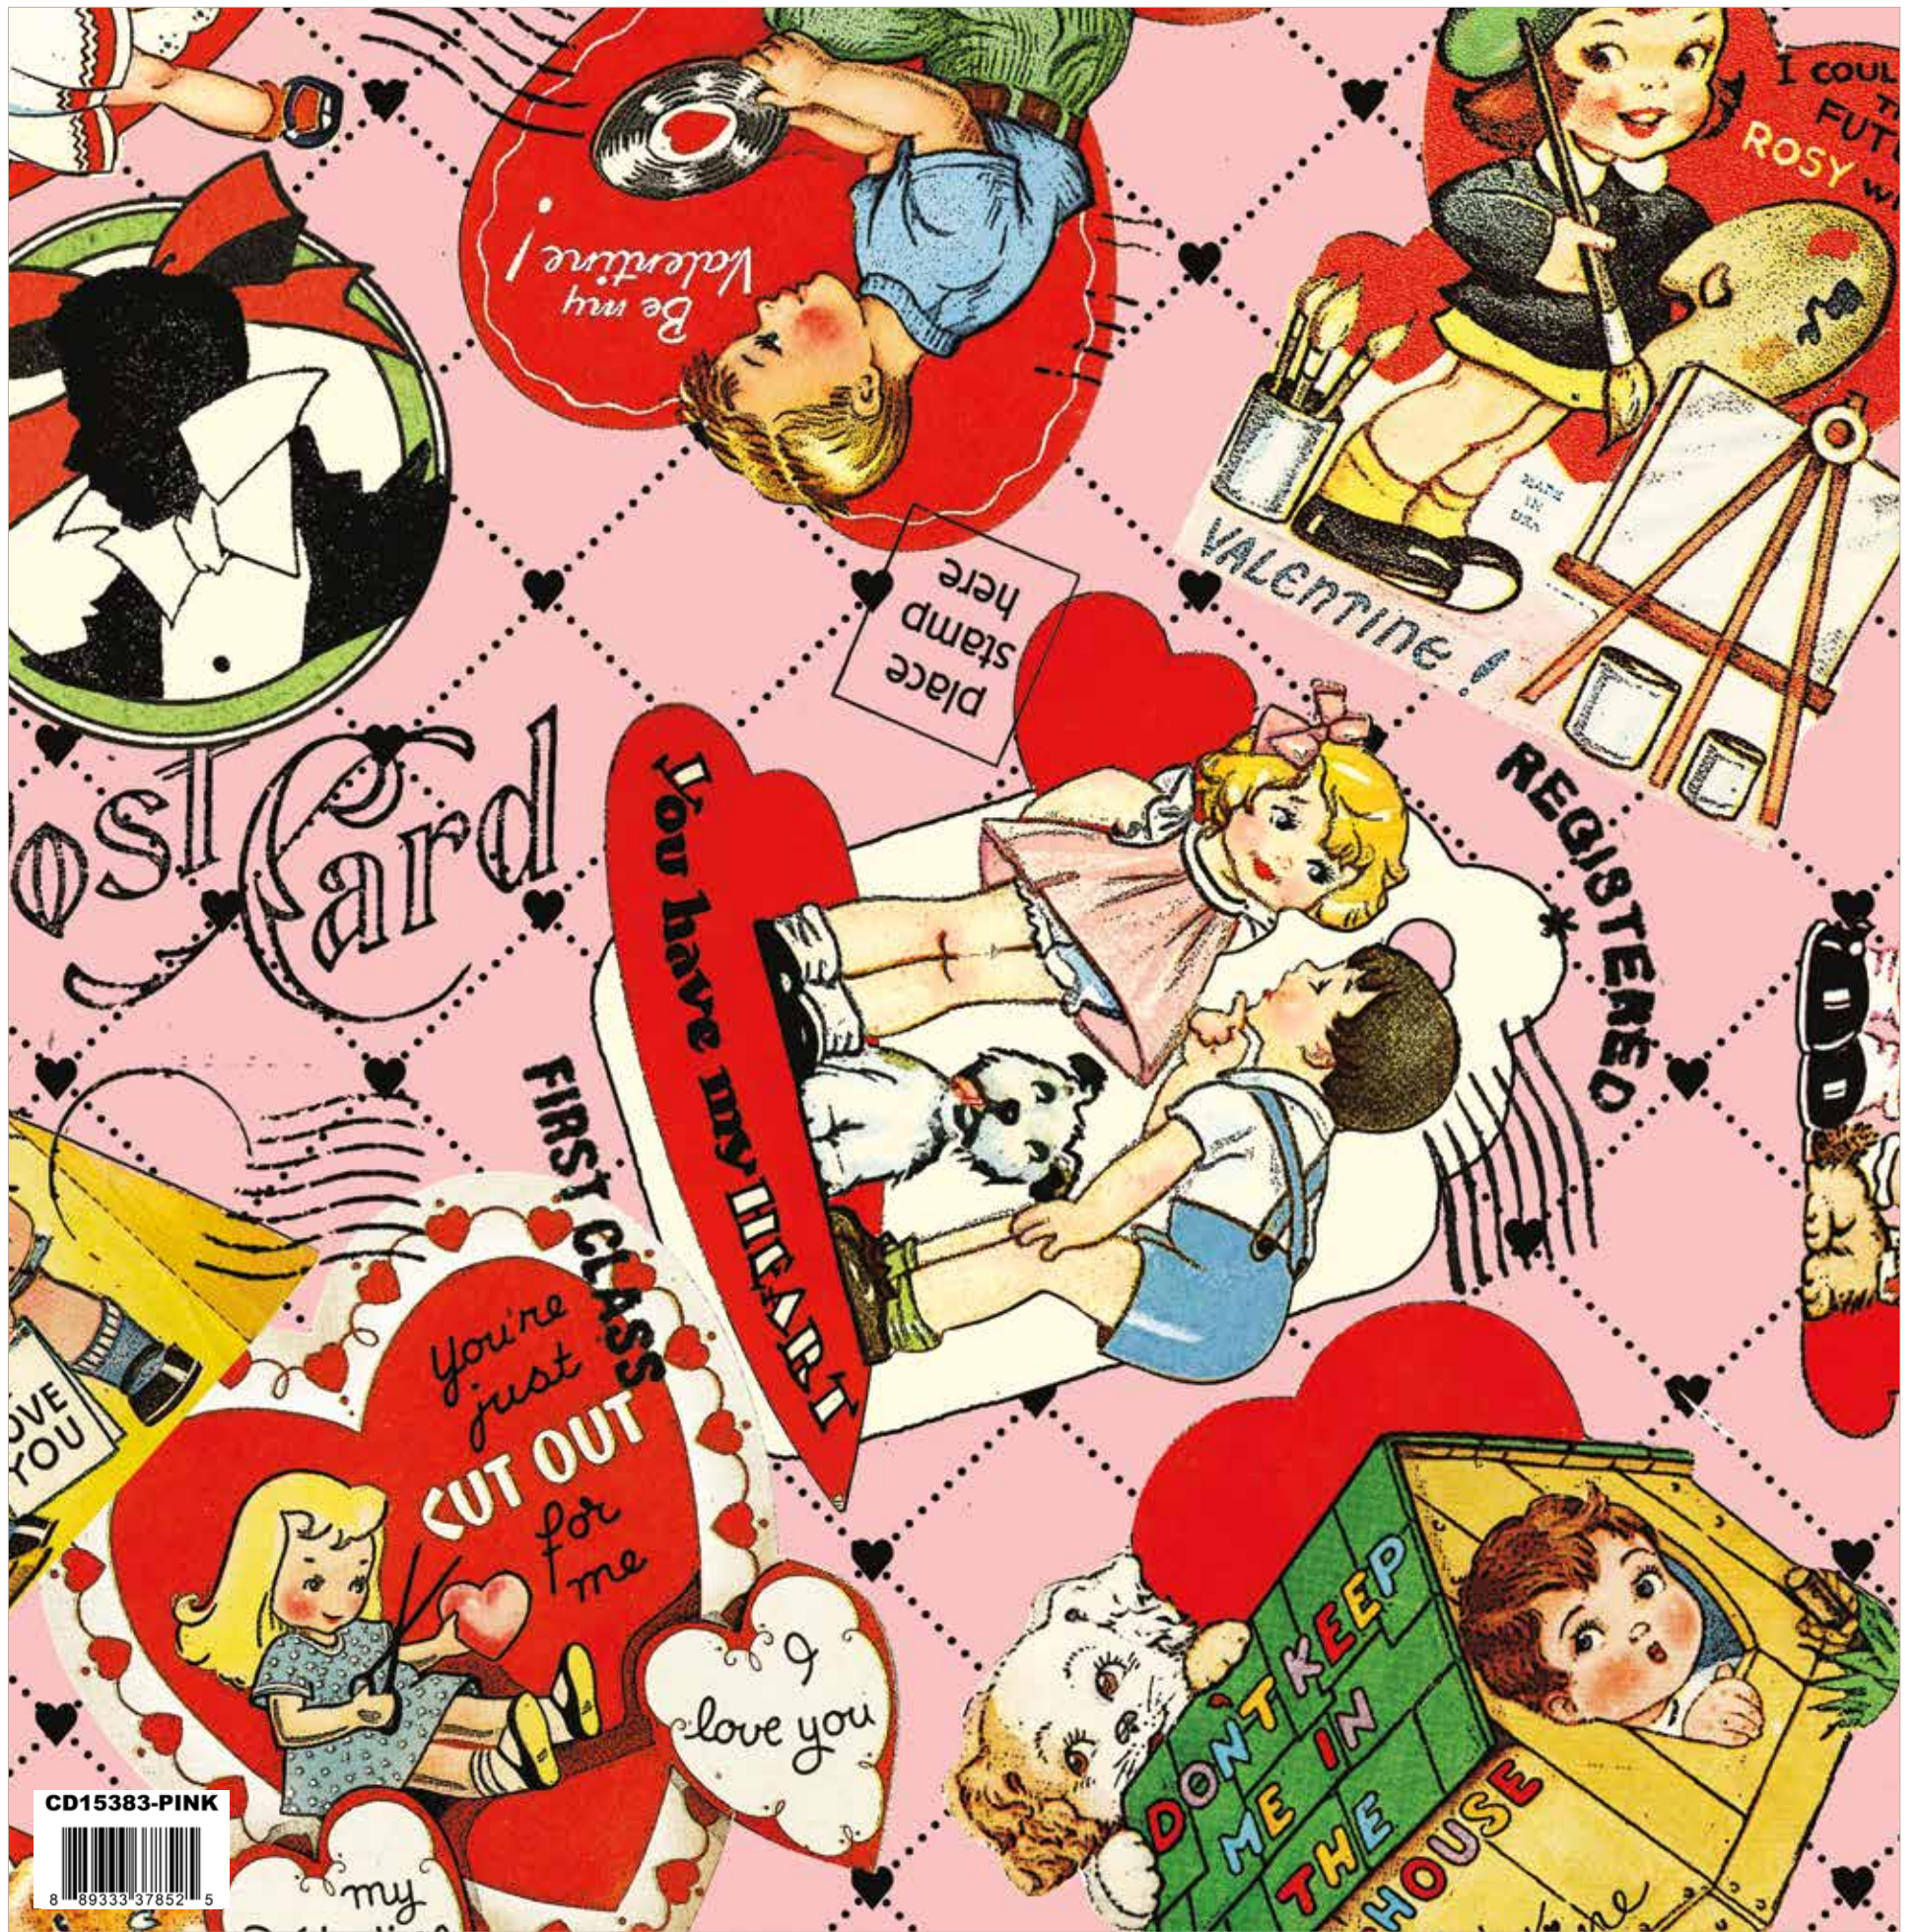

CD15383-PINK
8 89333 37852 5