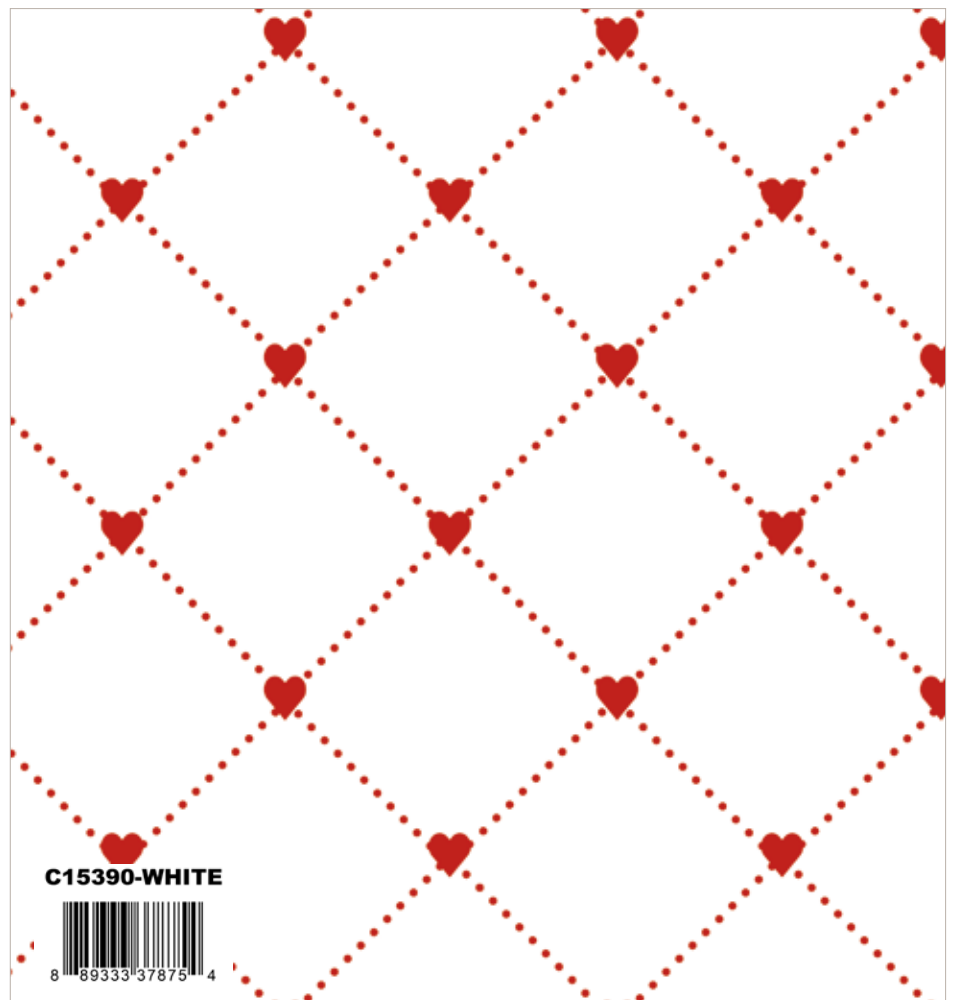

Red Love Scripture

Pink Love Scripture

Green Love Scripture

White Love Scripture

Black Stripe

Red Stripe

Pink Stripe

Aqua Stripe

C15390-PINK

Pink Heart Cross

C15390-RED

Red Heart Cross

C15390-WHITE

White Heart Cross

Valentine Dance Panel Quilt by J. Wecker Frisch

Quilt Size 47" x 55"