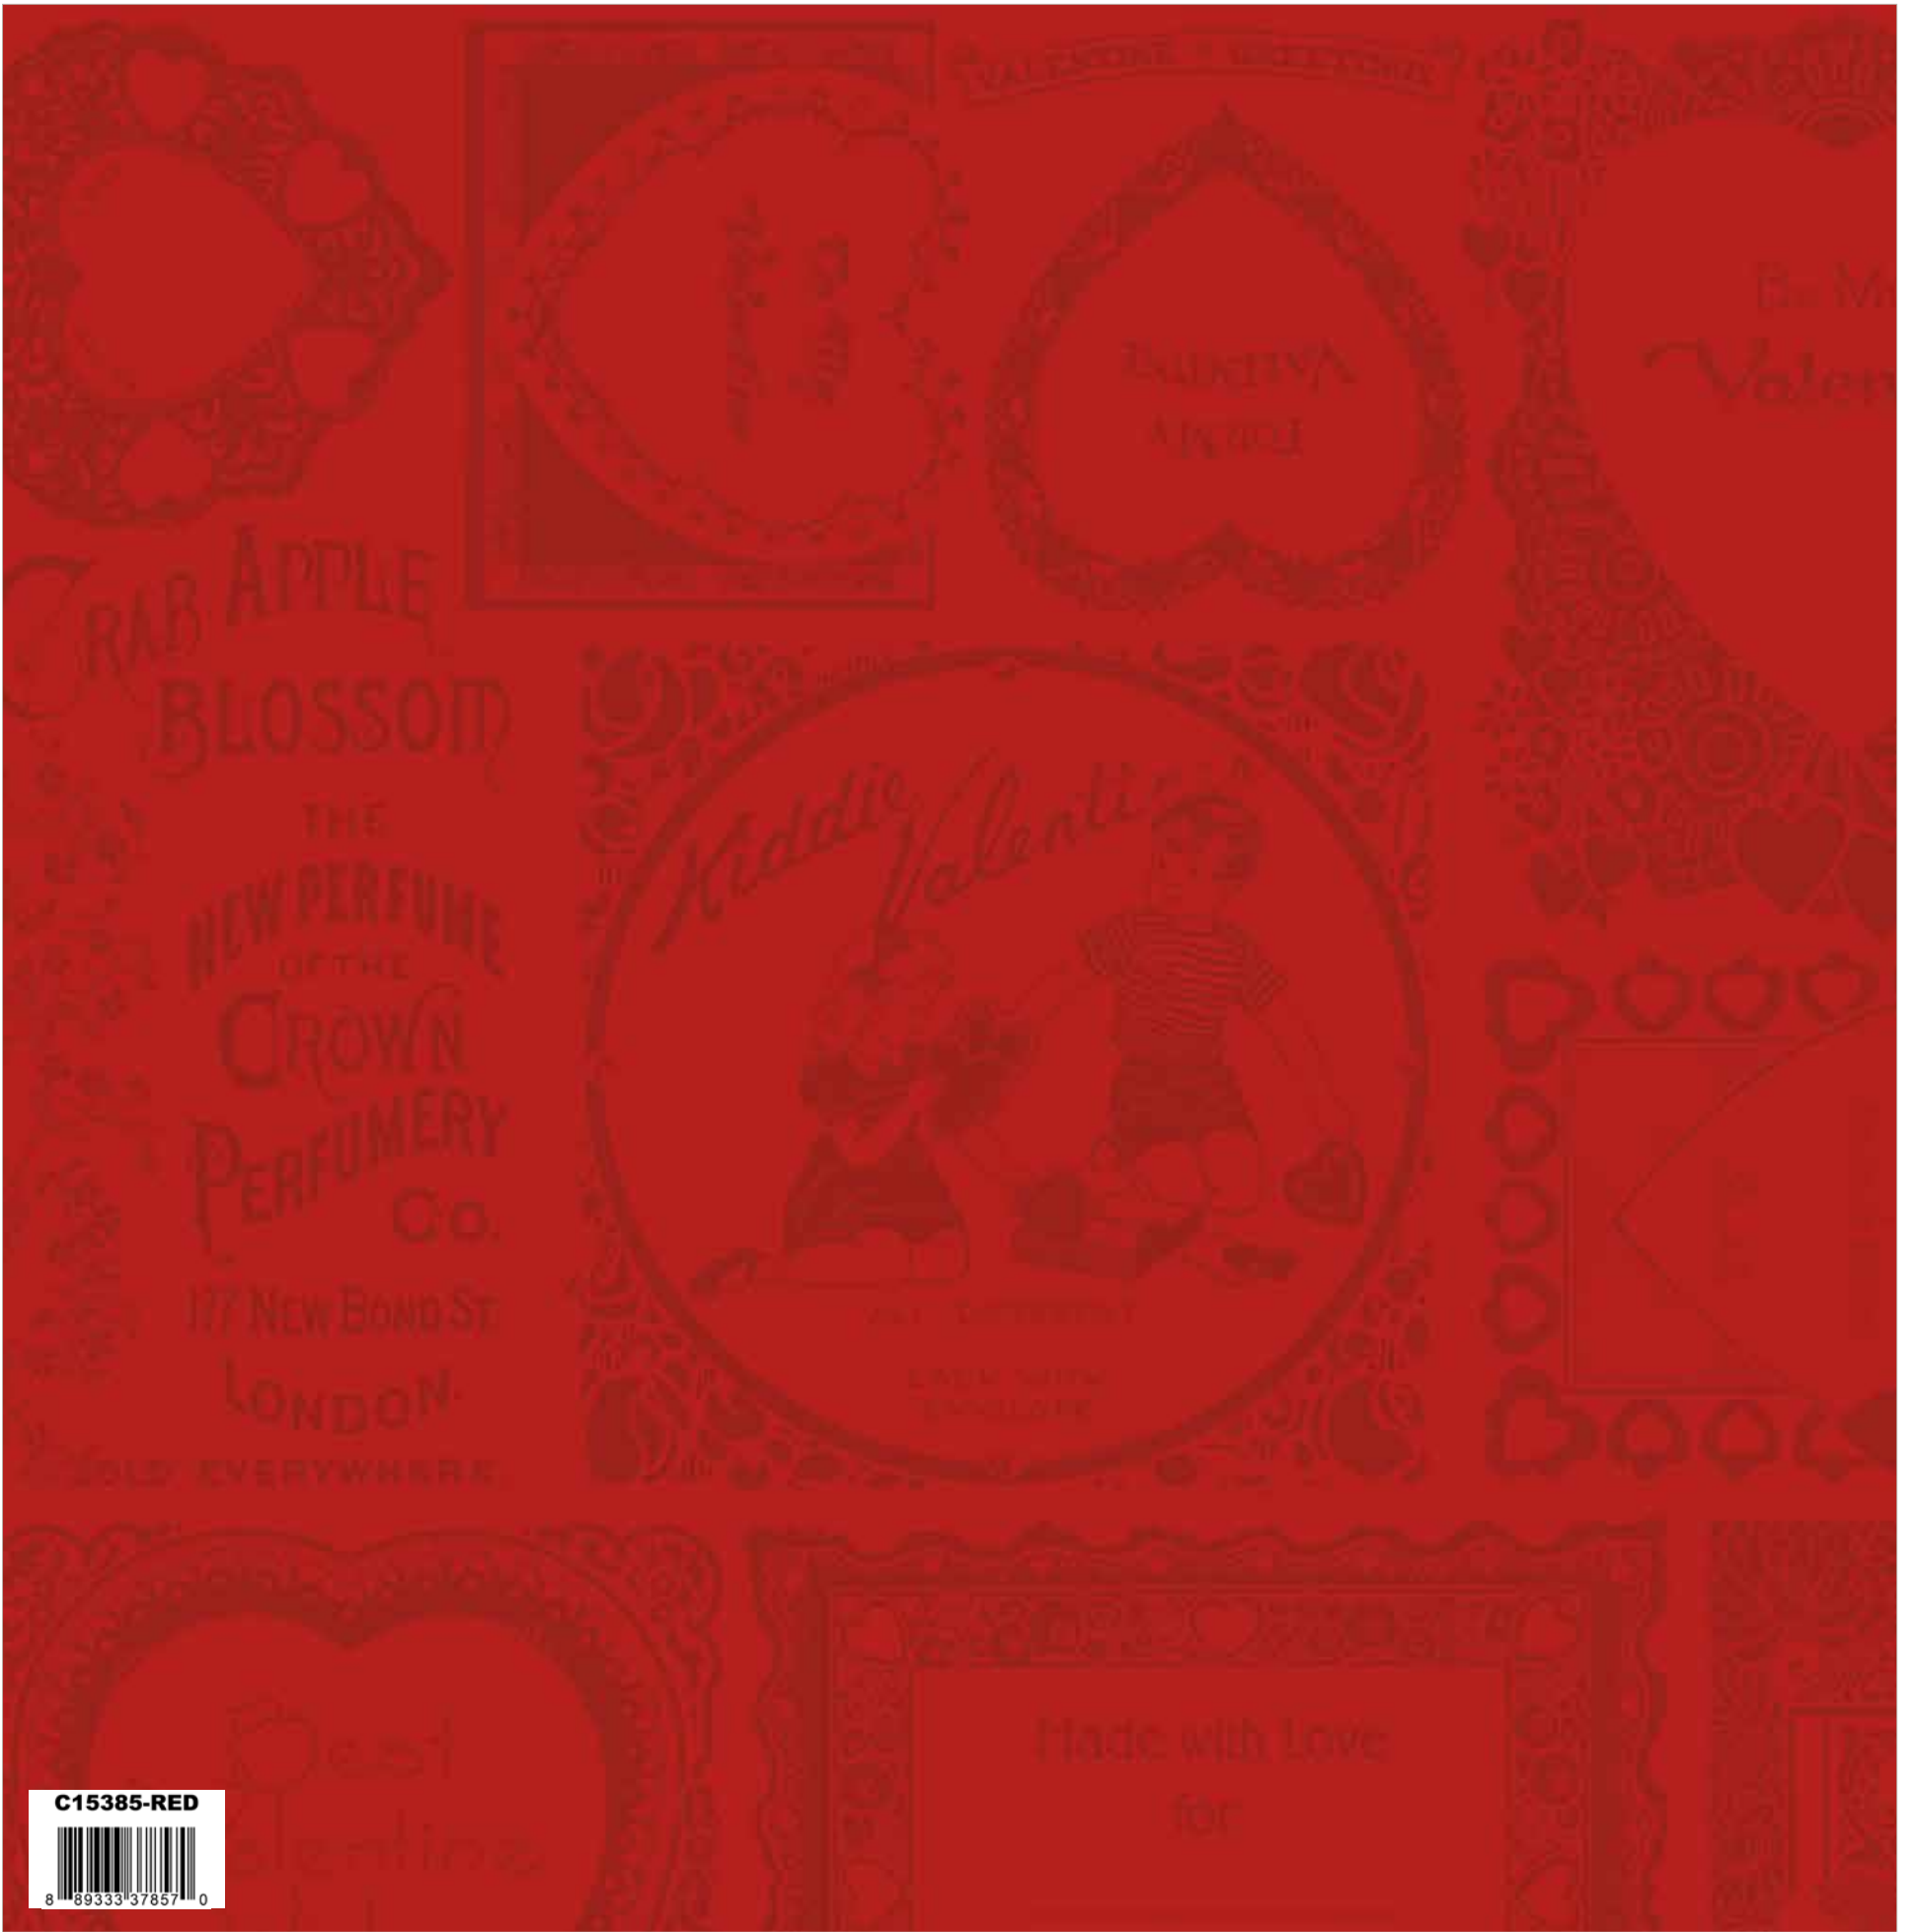

White Tally Card Linework

C15385-RED

8 89333 37857 0