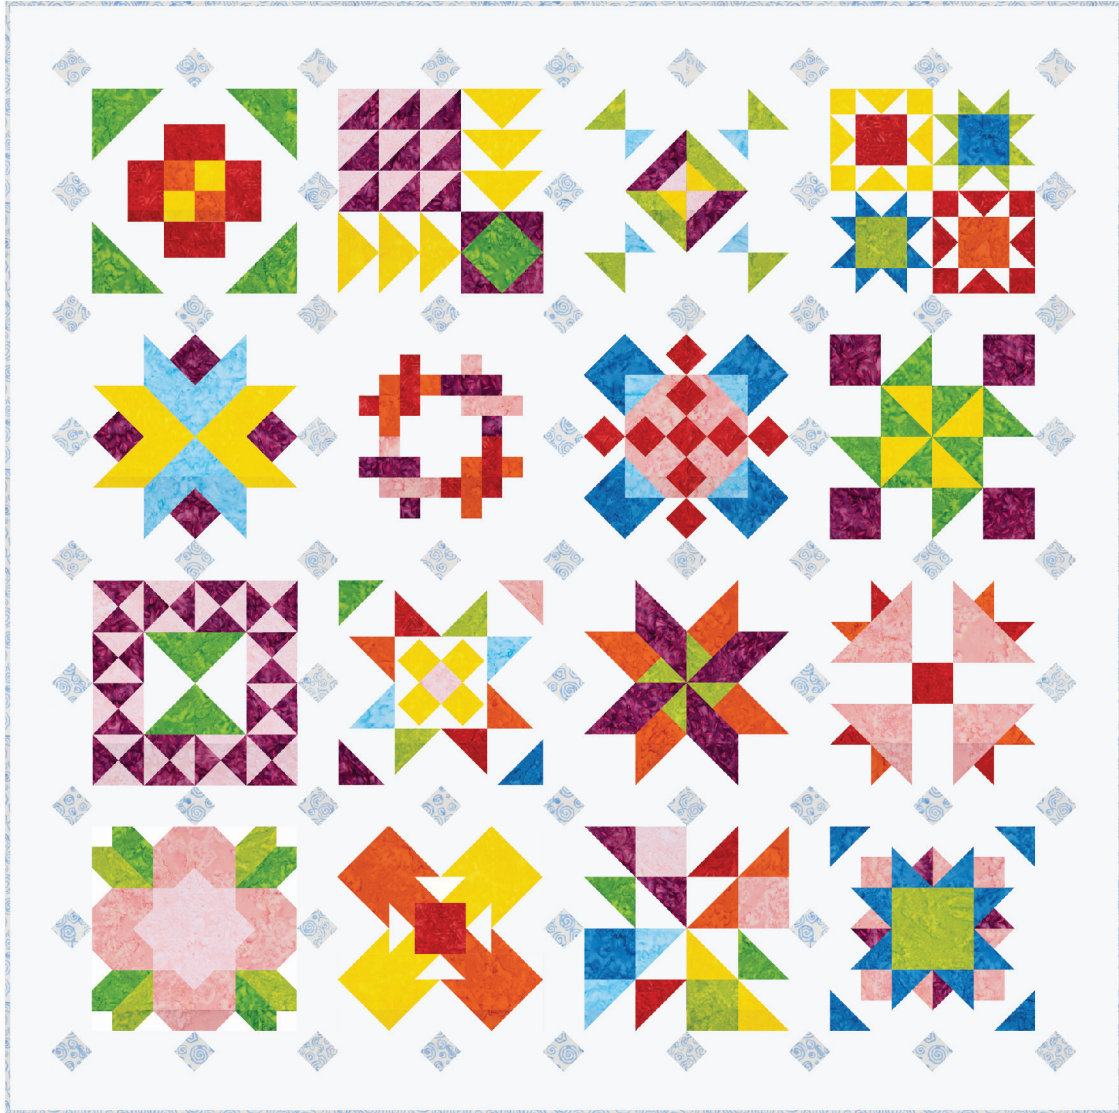

Expressions

Batiks by Riley Blake Designs™

The final 2024 RBD Block Challenge layout is still a mystery.

(Don't spoil the mystery for others!)

Quilt setting instructions will be shared at the end of the challenge.

Confetti

COTTON SOLIDS

The final 2024 RBD Block Challenge layout is still a mystery.

(Don't spoil the mystery for others!)

Quilt setting instructions will be shared at the end of the challenge.