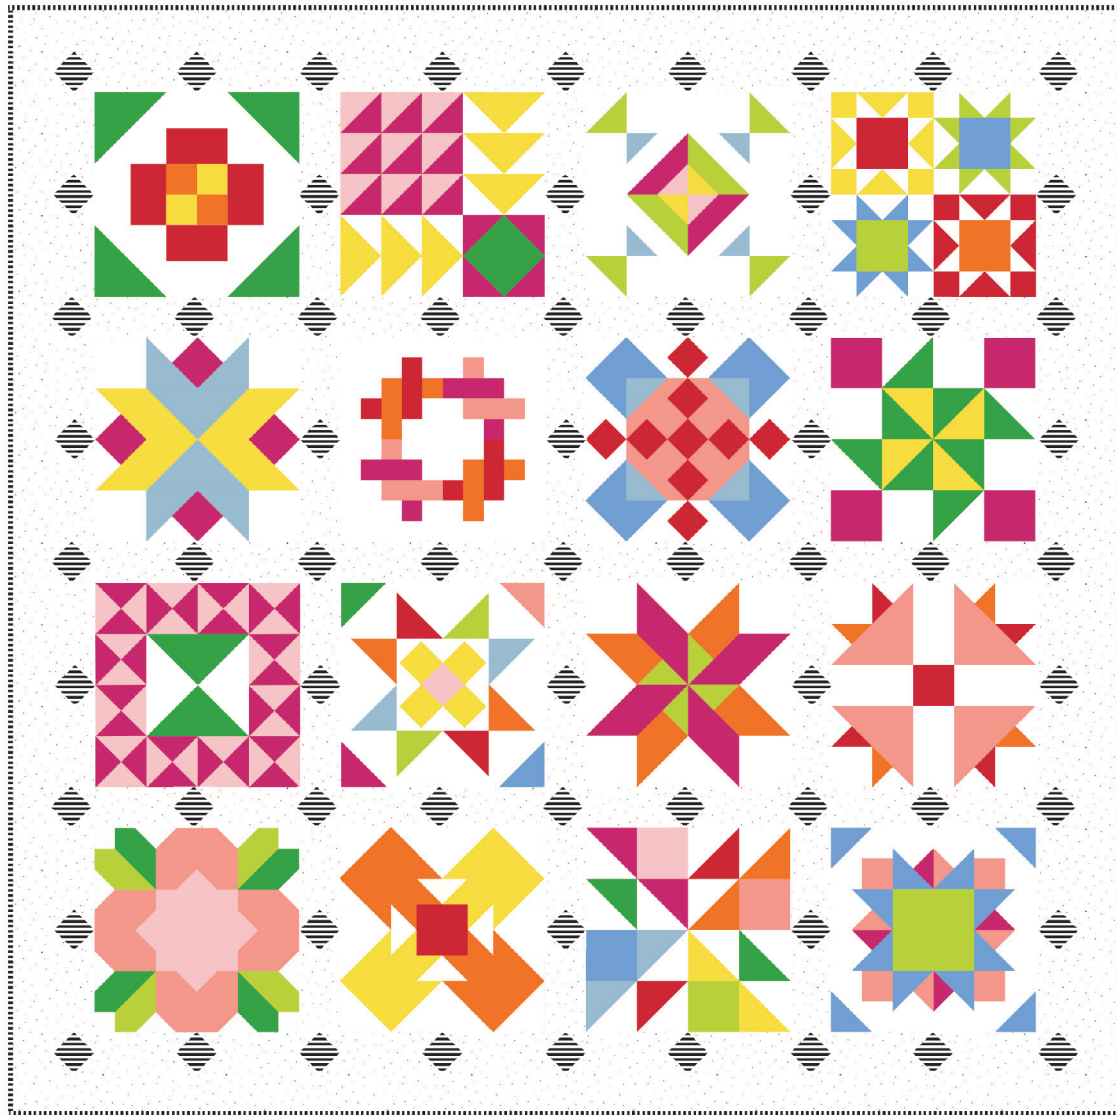

Expressions

Batiks by Riley Blake Designs™

The final 2024 RBD Block Challenge layout is still a mystery.

(Don't spoil the mystery for others!)

Quilt setting instructions will be shared at the end of the challenge.

Confetti

COTTON SOLIDS

The final 2024 RBD Block Challenge layout is still a mystery.

(Don't spoil the mystery for others!)

Quilt setting instructions will be shared at the end of the challenge.