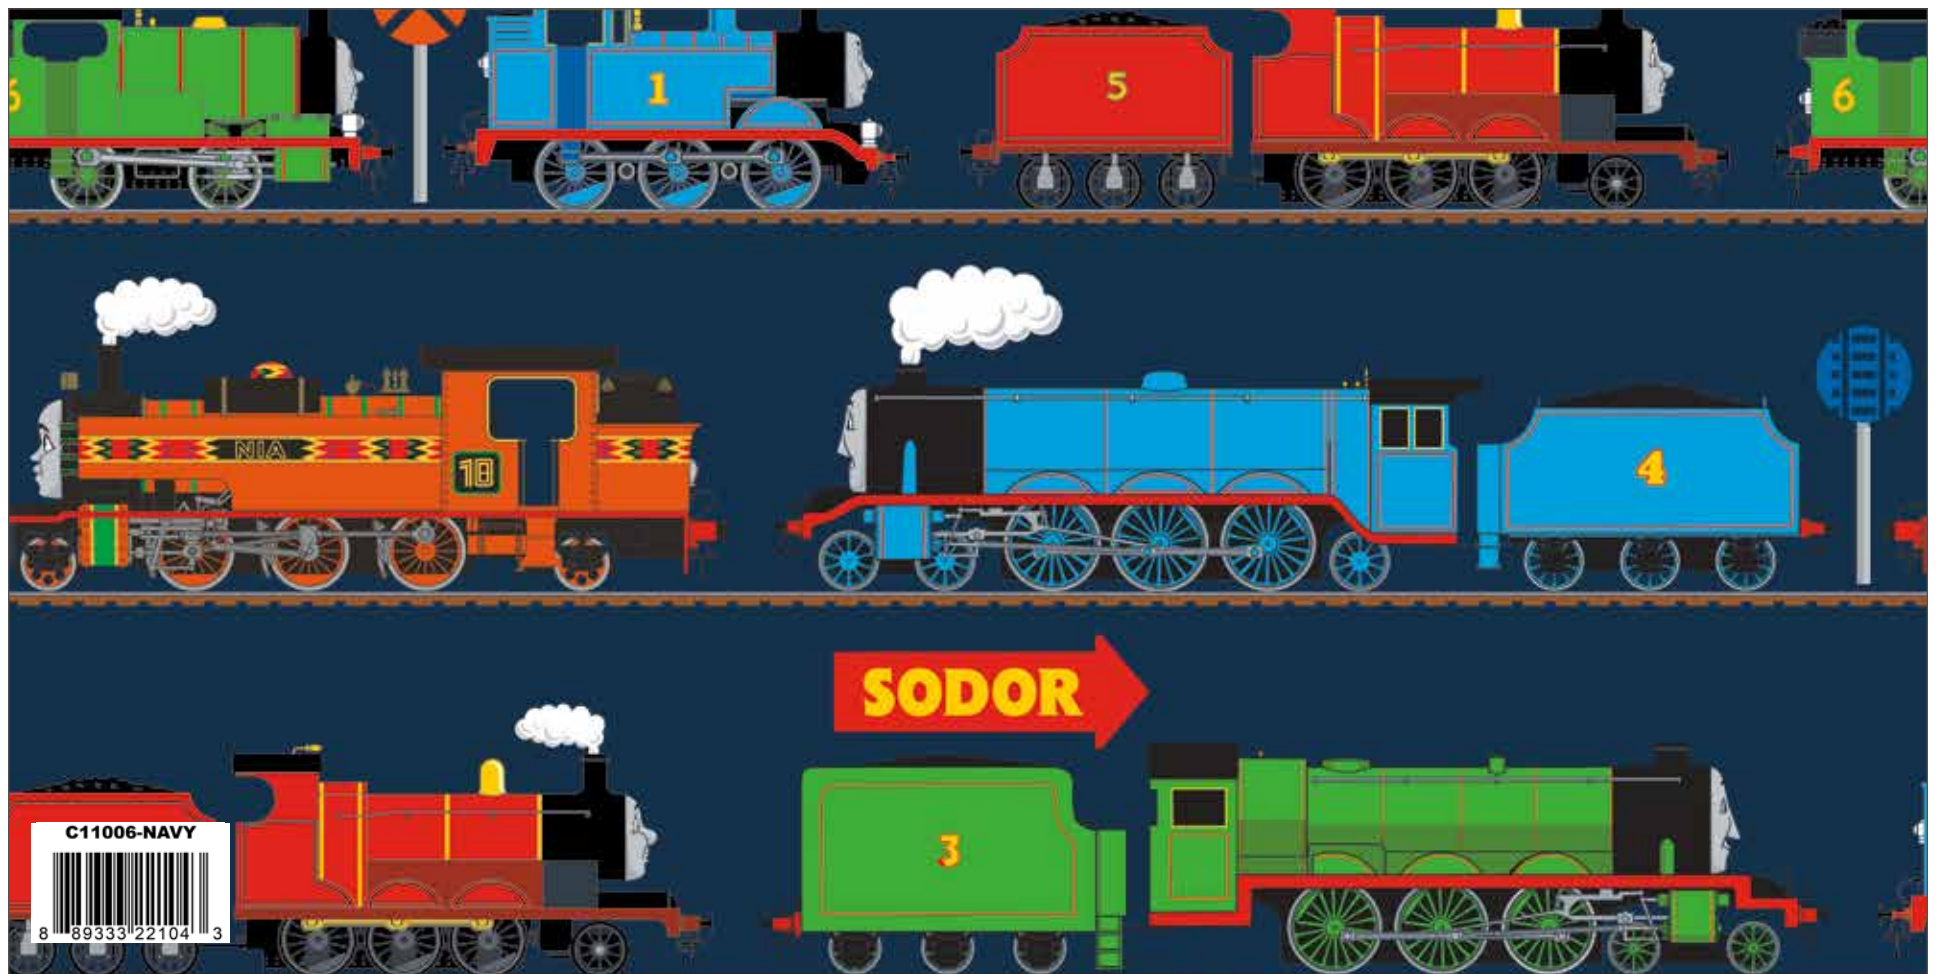

White Thomas Silhouette

Yellow Thomas Main

White Thomas Friends

Yellow Thomas Sodor

Multi Thomas Icons

Blue Thomas Text

Navy Thomas Silhouette

C11006-WHITE  
 8 89333 22103 6

White Thomas Train Line | Shown at Actual Scale

C11006-NAVY  
 8 89333 22104 3

Navy Thomas Train Line | Shown at 25% Scale

C11006-BLUE  
 8 89333 22105 0

Blue Thomas Train Line | Shown at 25% Scale

Panel

Blue Thomas Panel