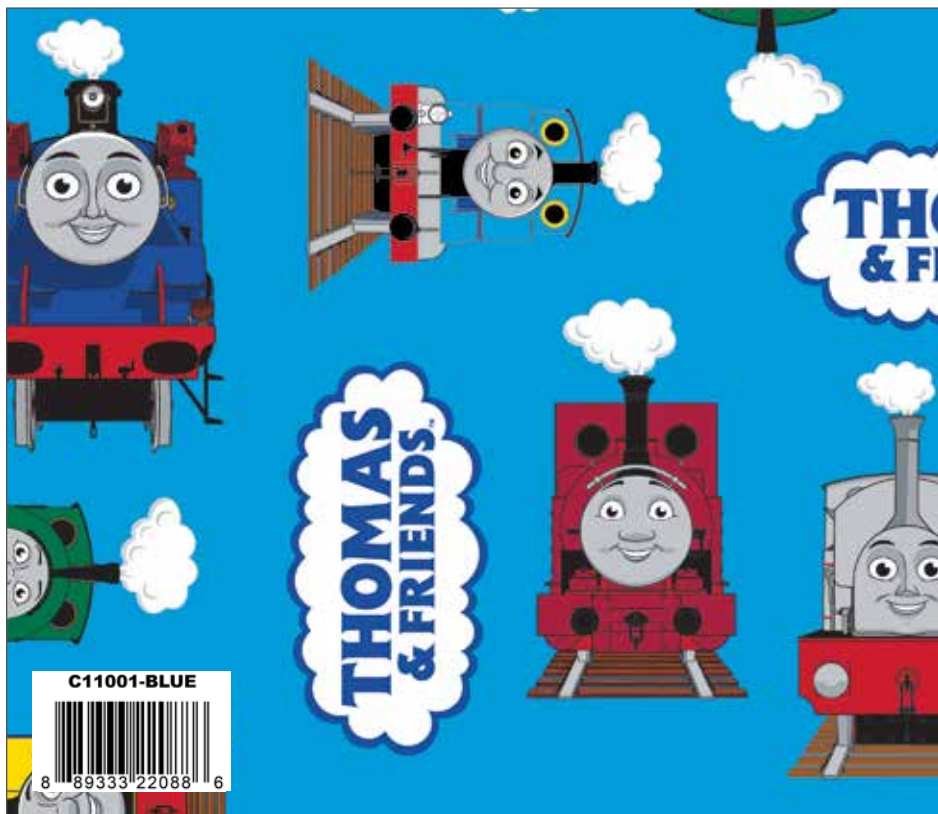

Riley Blake  
DESIGNS

INTRODUCES

ALL ABOARD

WITH

AVAILABLE  
FEBRUARY 2021  
R-5

White Thomas Main

Blue Thomas Friends

Navy Thomas Sodor