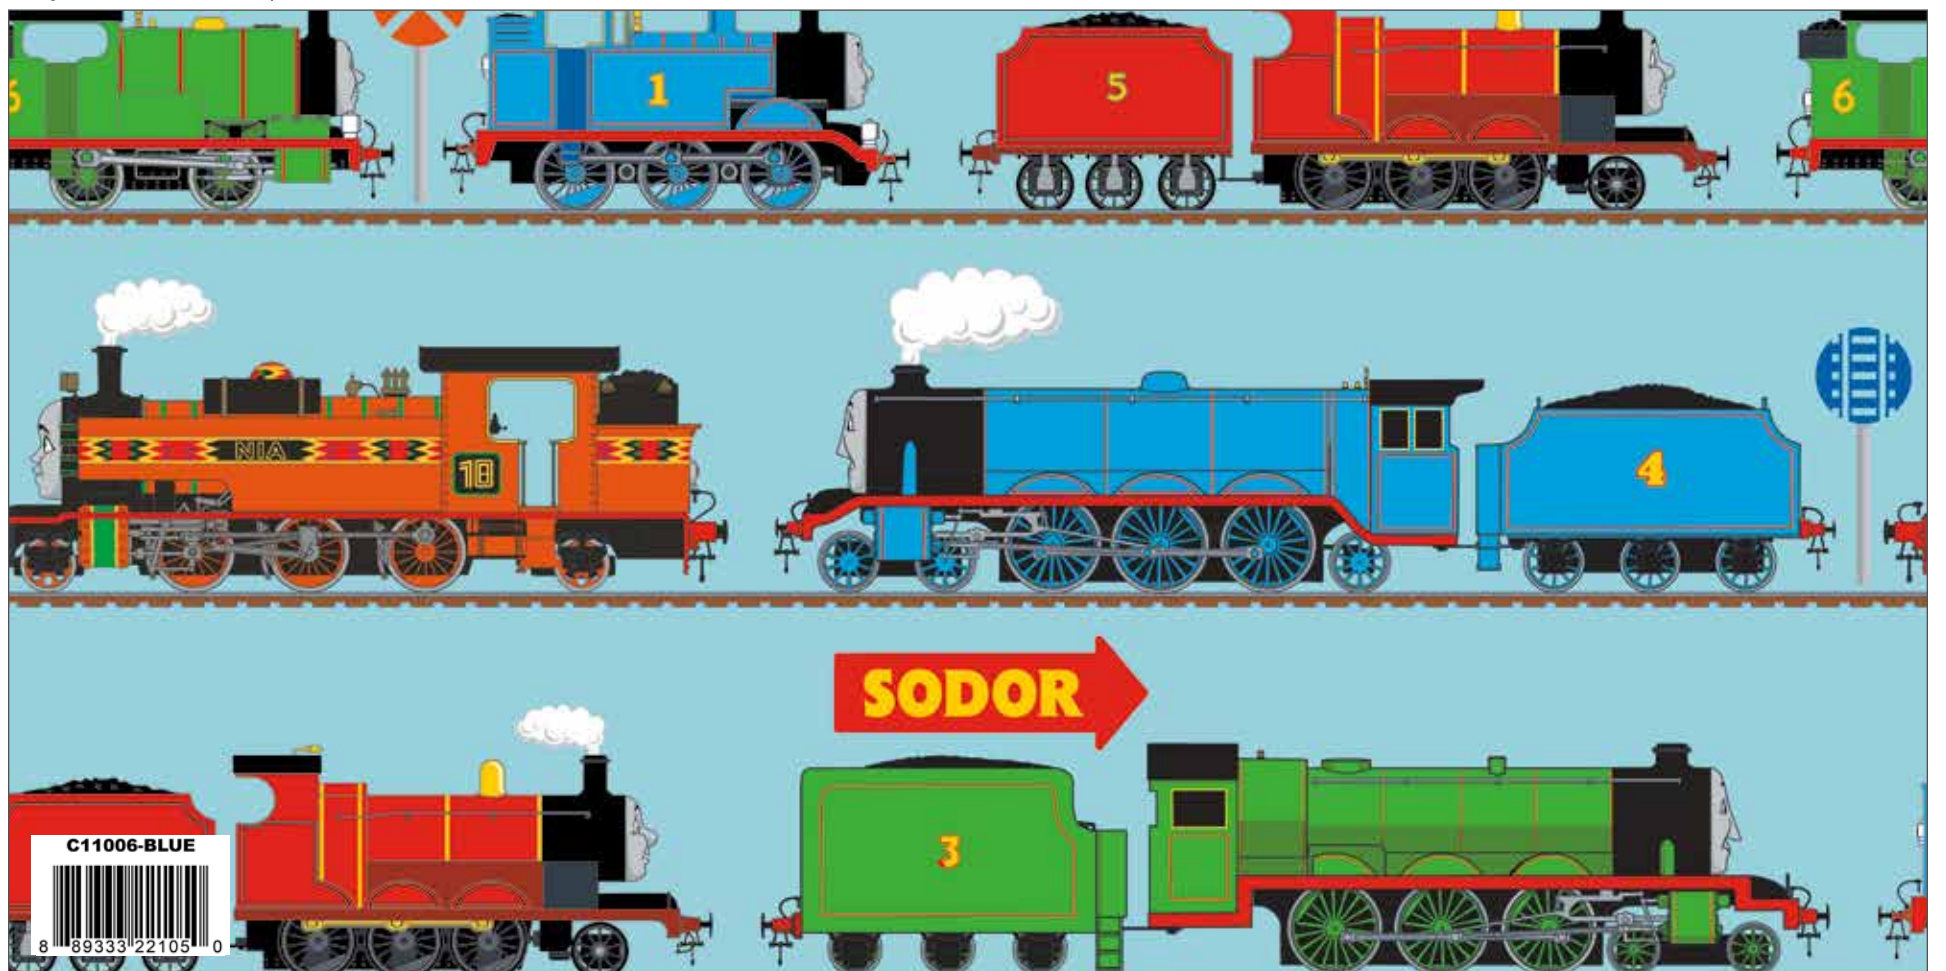

White Thomas Train Line | Shown at Actual Scale

C11006-NAVY  
 8 89333 22104 3

Navy Thomas Train Line | Shown at 25% Scale

C11006-BLUE  
 8 89333 22105 0

Blue Thomas Train Line | Shown at 25% Scale

Panel

Blue Thomas Panel