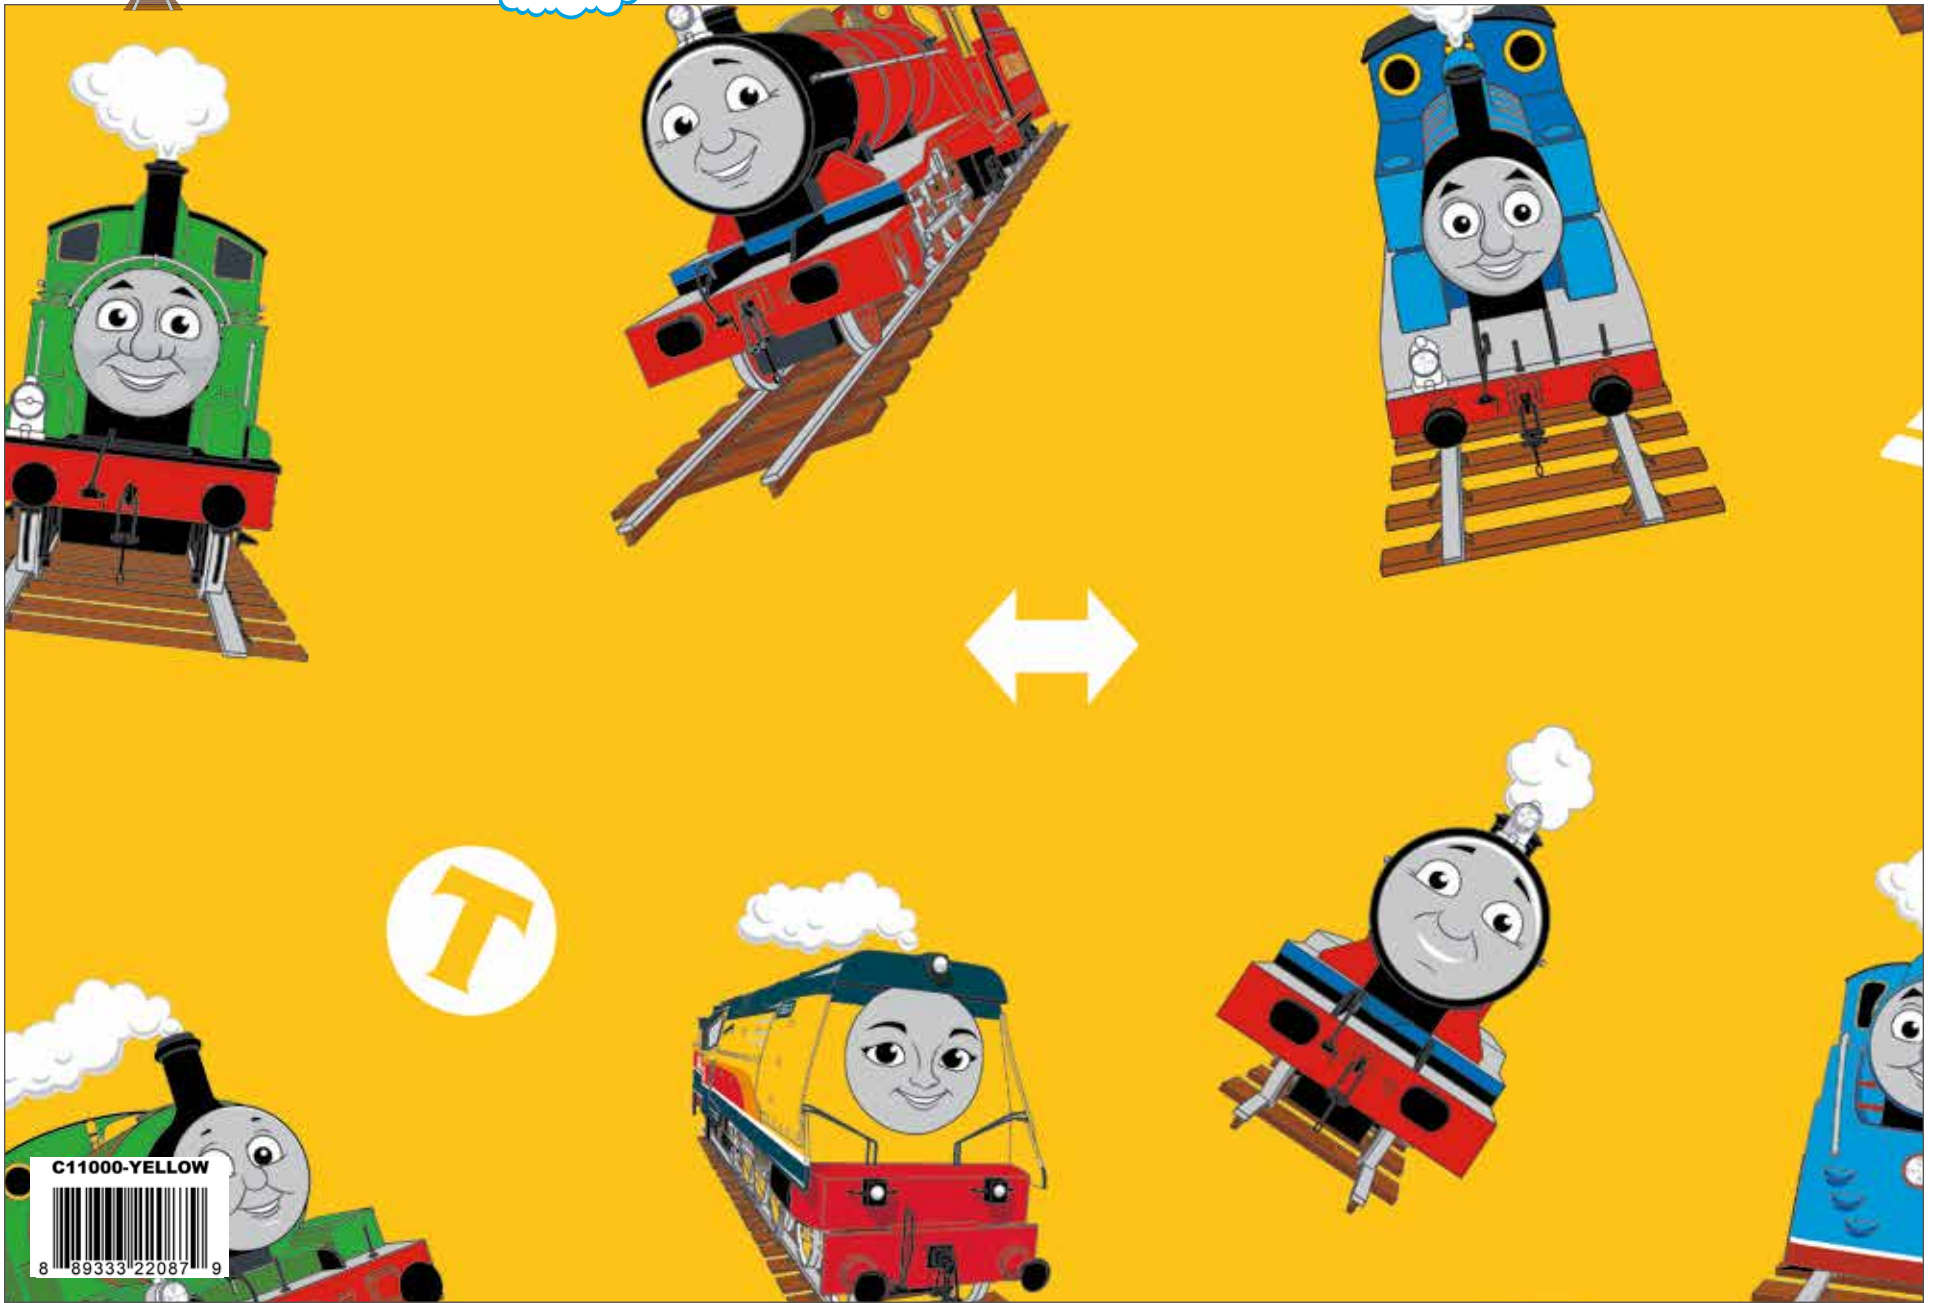

Yellow Thomas Main