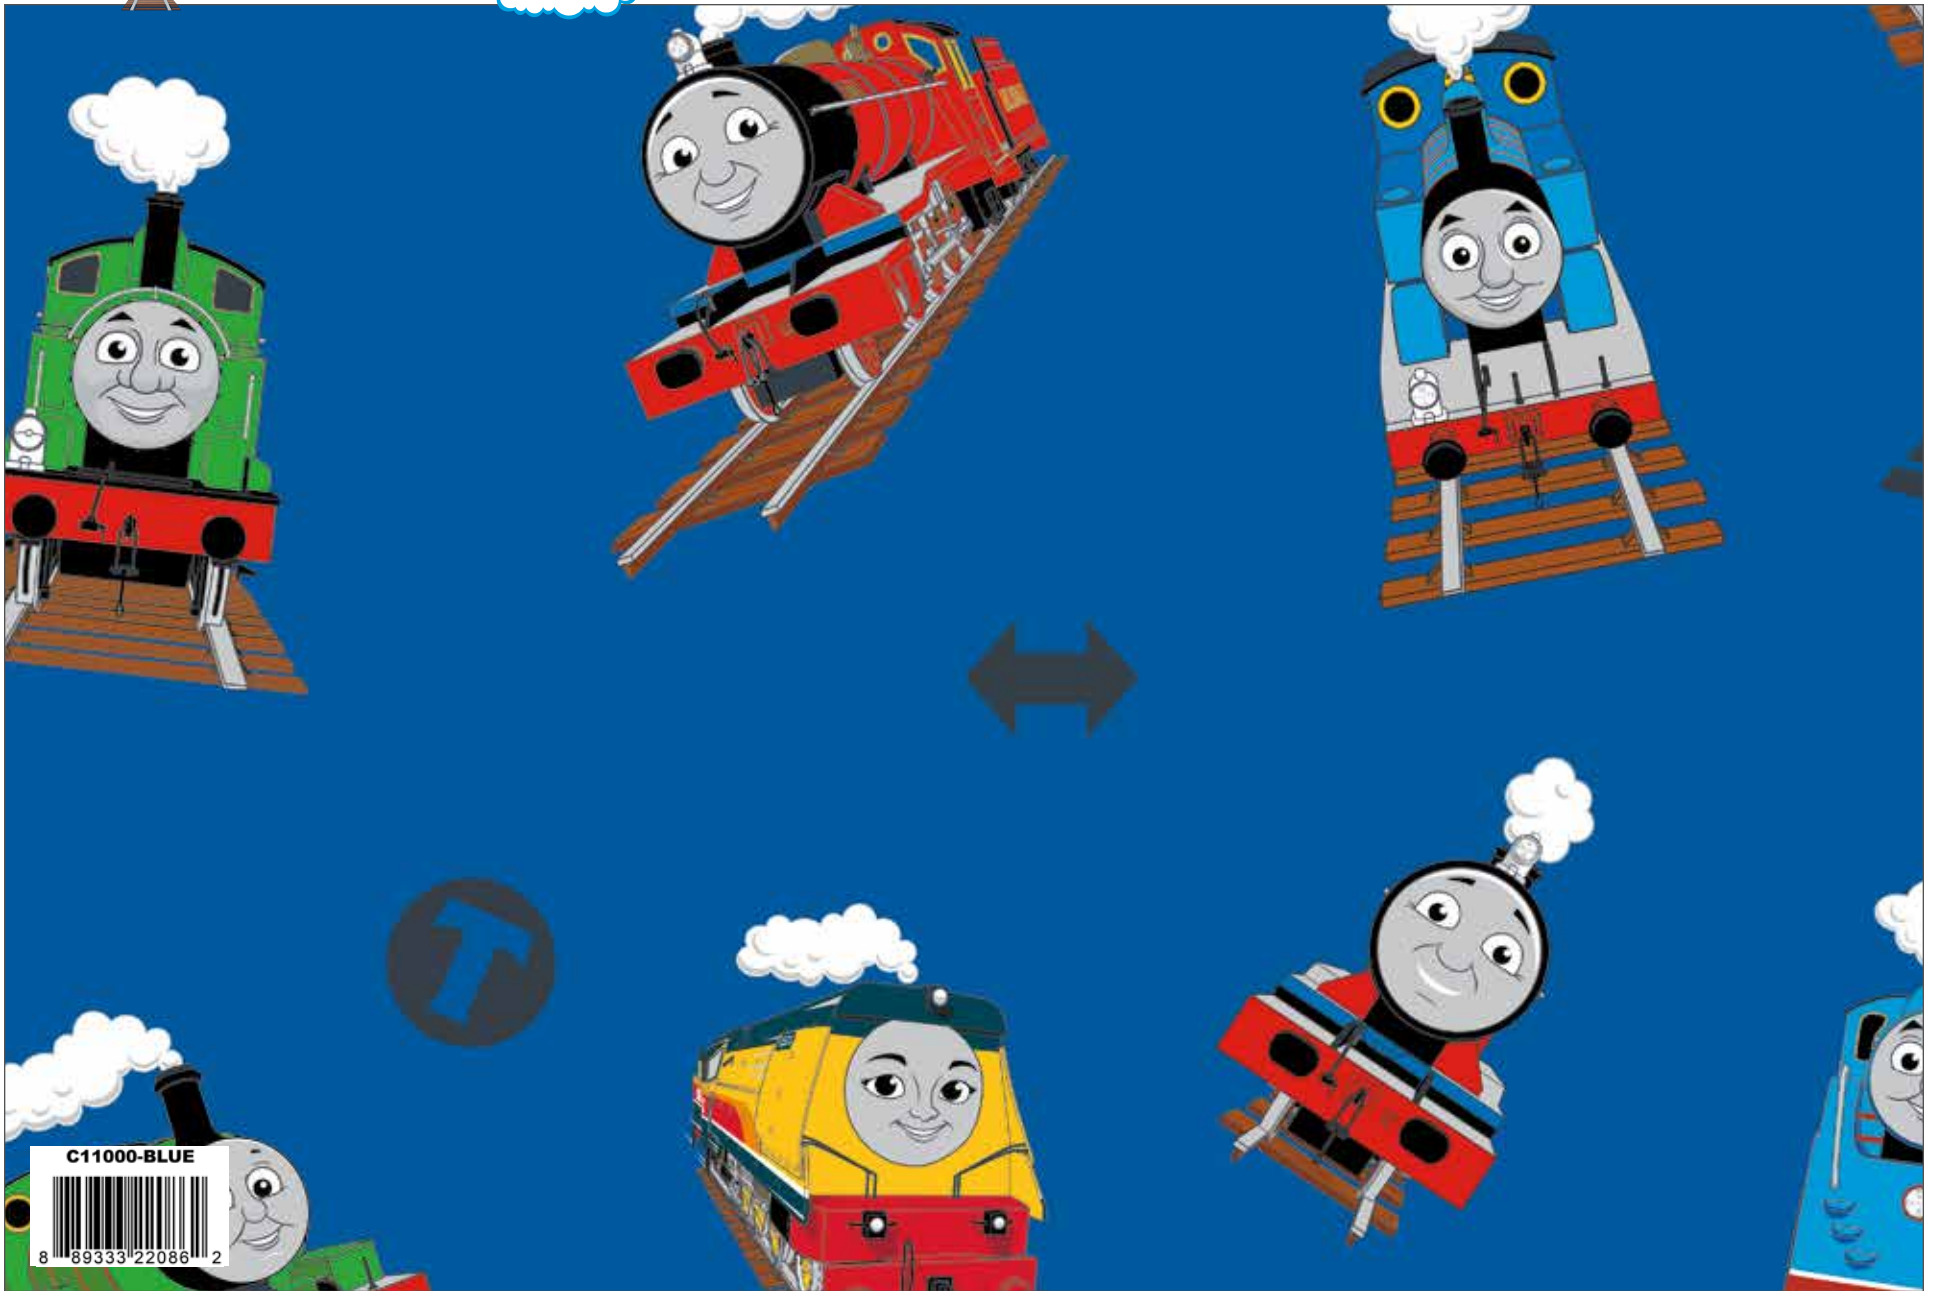

Blue Thomas Main