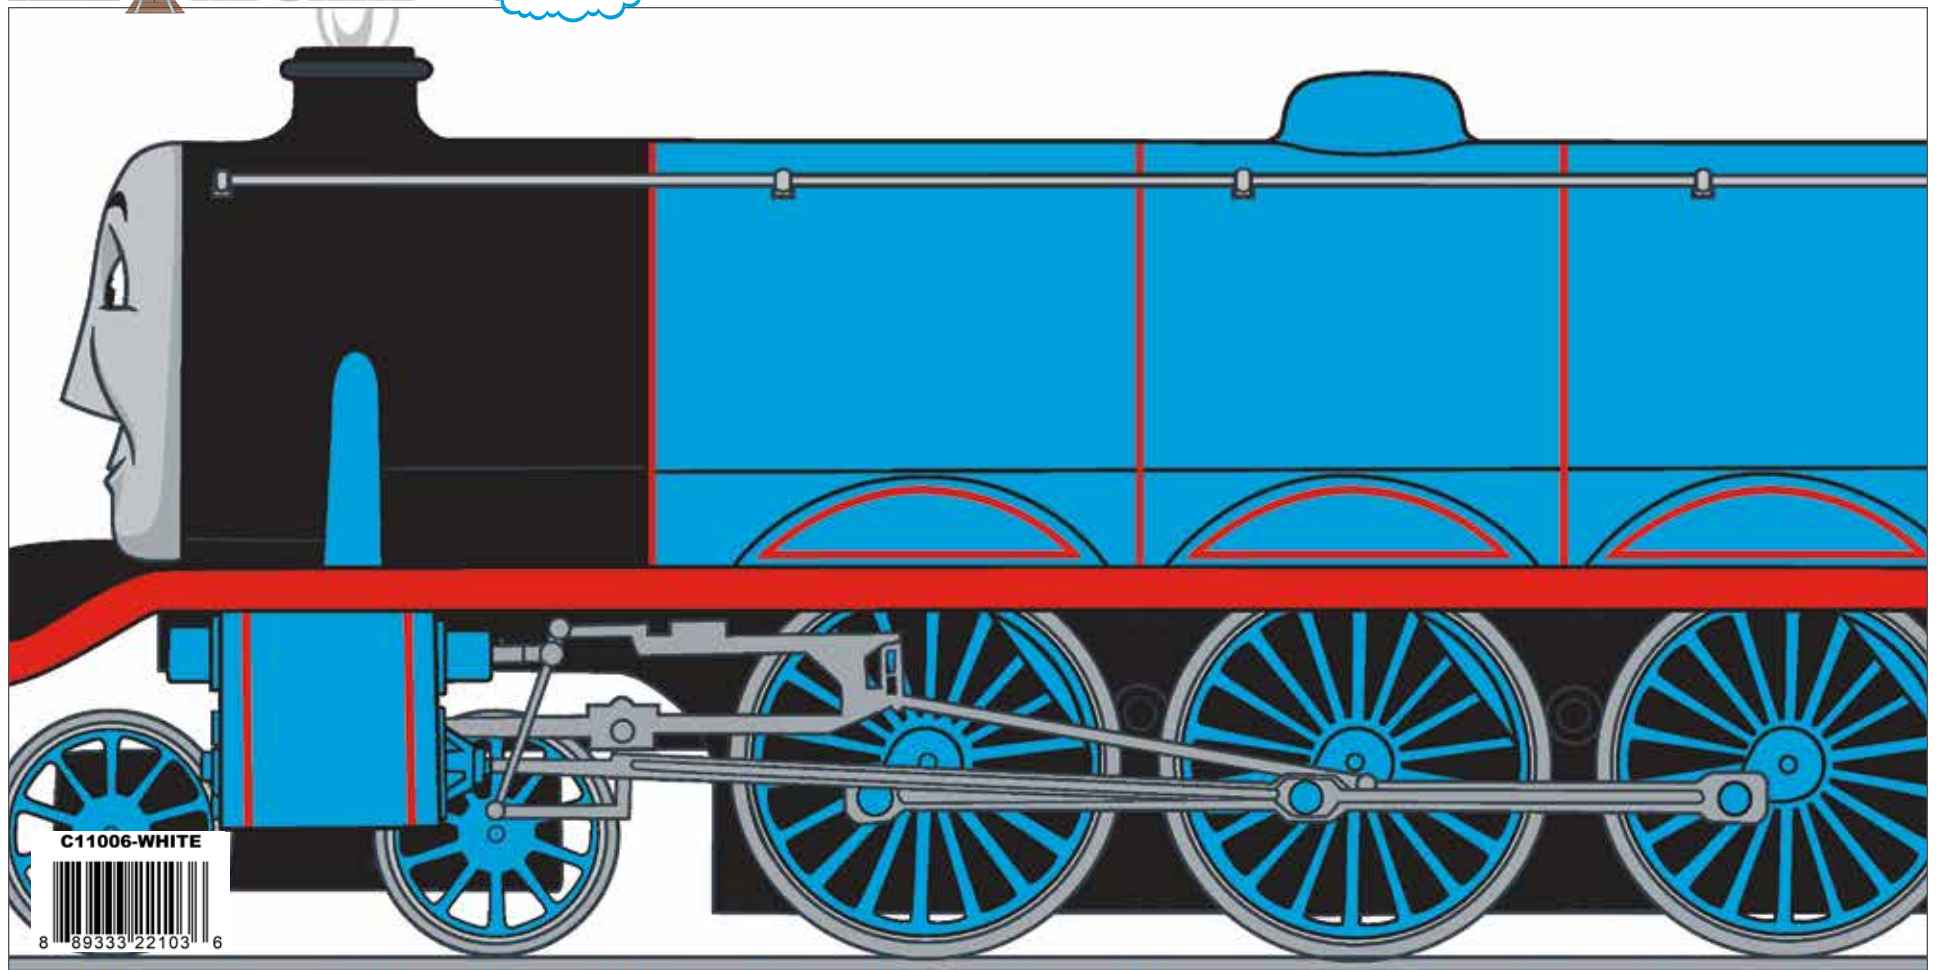

White Thomas Silhouette

Yellow Thomas Main

White Thomas Friends

Yellow Thomas Sodor

Multi Thomas Icons

Blue Thomas Text

Navy Thomas Silhouette

C11006-WHITE  
 8 89333 22103 6

White Thomas Train Line | Shown at Actual Scale

C11006-NAVY  
 8 89333 22104 3

Navy Thomas Train Line | Shown at 25% Scale

C11006-BLUE  
 8 89333 22105 0

Blue Thomas Train Line | Shown at 25% Scale

Panel

Blue Thomas Panel