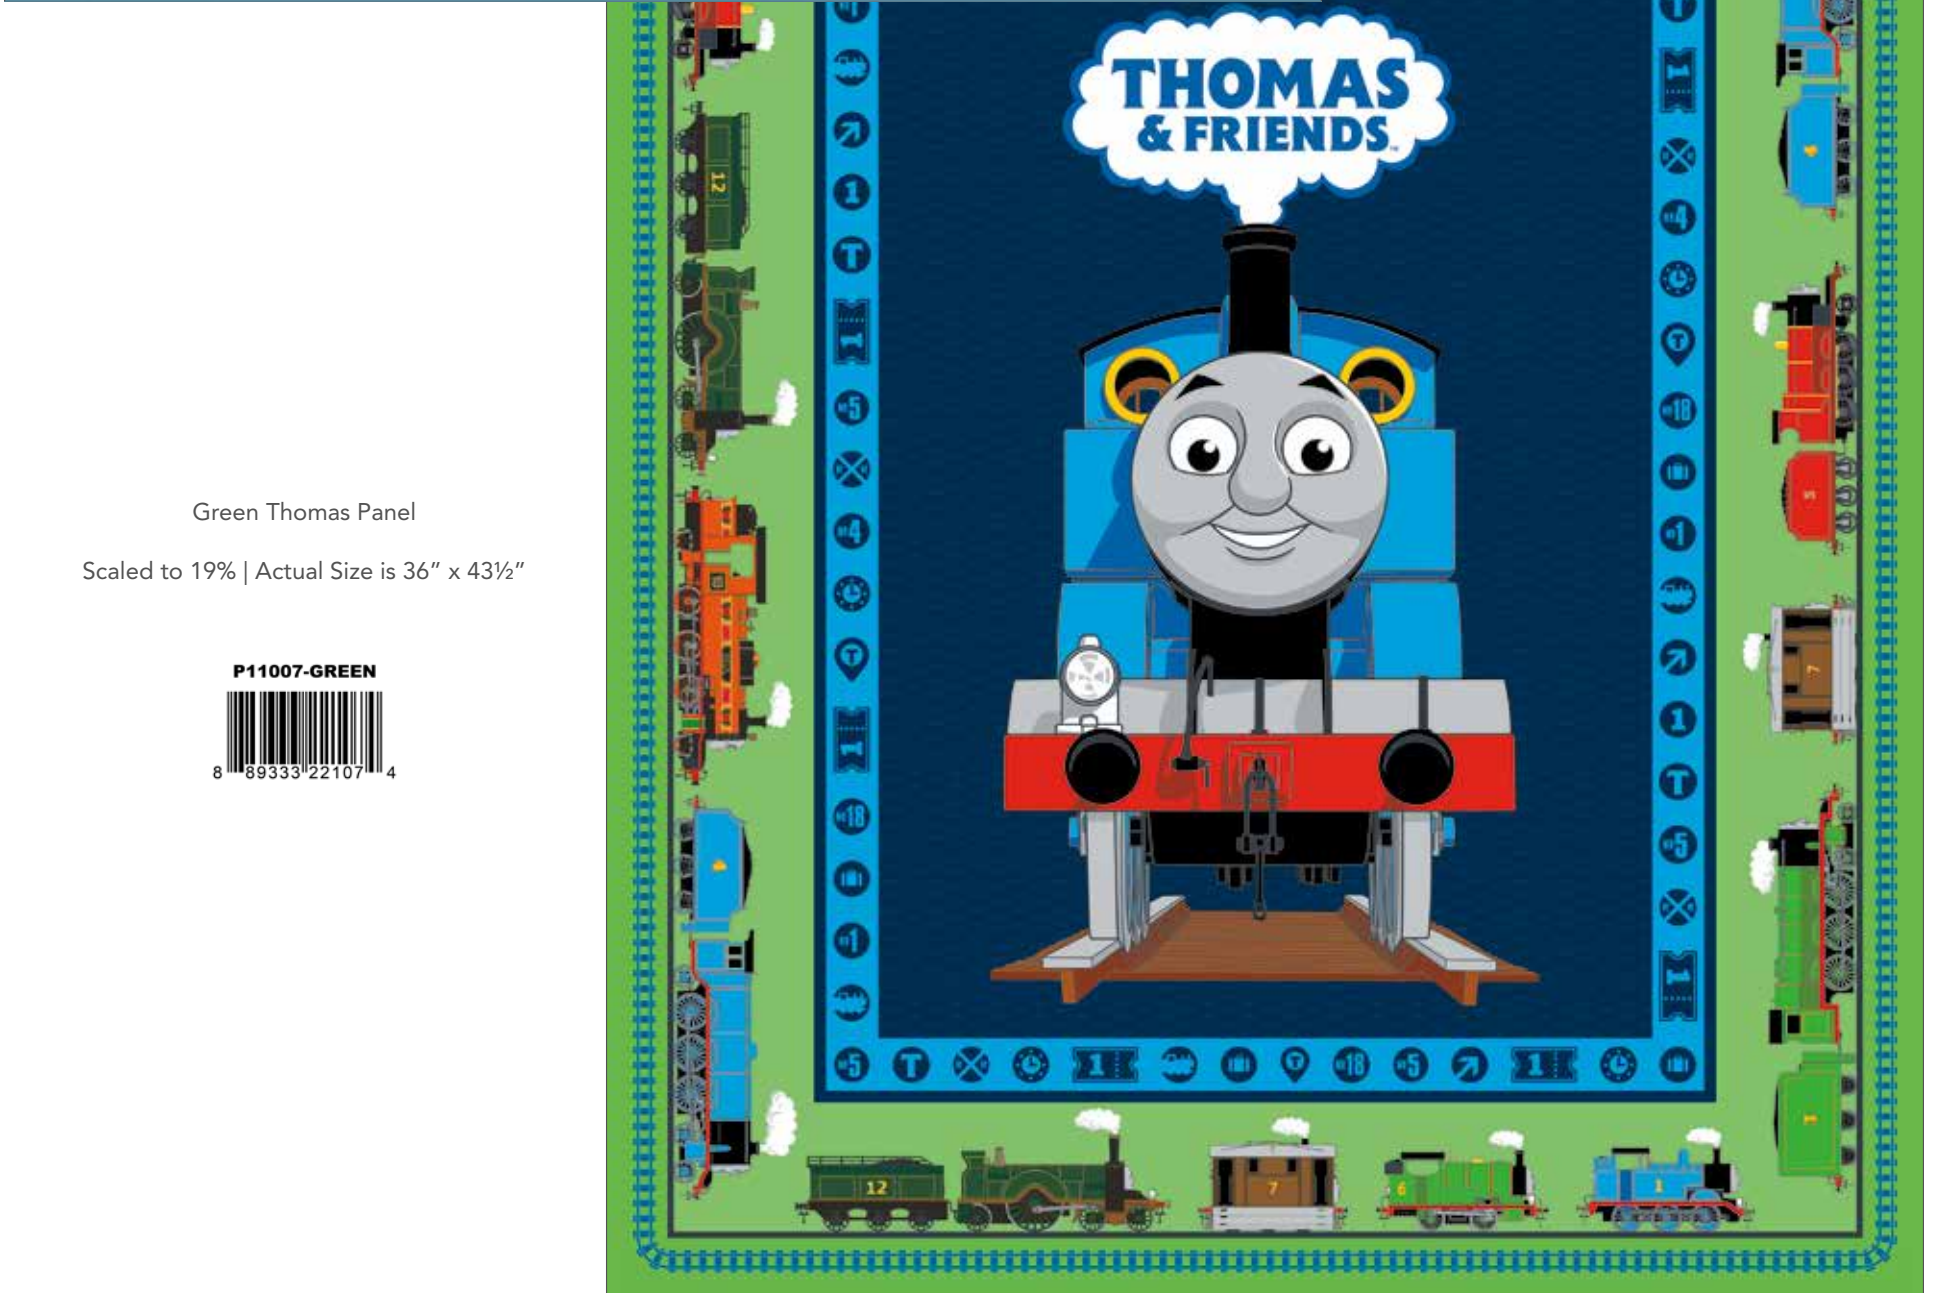

Green Thomas Panel

Scaled to 19% | Actual Size is 36" x 43½"

P11007-GREEN