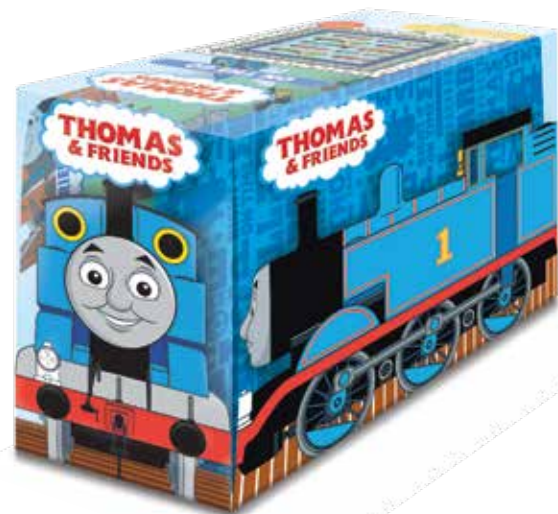

Box Size 9 1/4" x 4" x 9"

*Kit includes pattern and fabric for quilt top and binding

Available March 2021

KTB-11000

Pre-order the On the Go Quilt Kit

*Concept packaging pending licensors approval

* Approximate fabric requirements are listed to aid in estimating the amount of yardage to order and are subject to change.