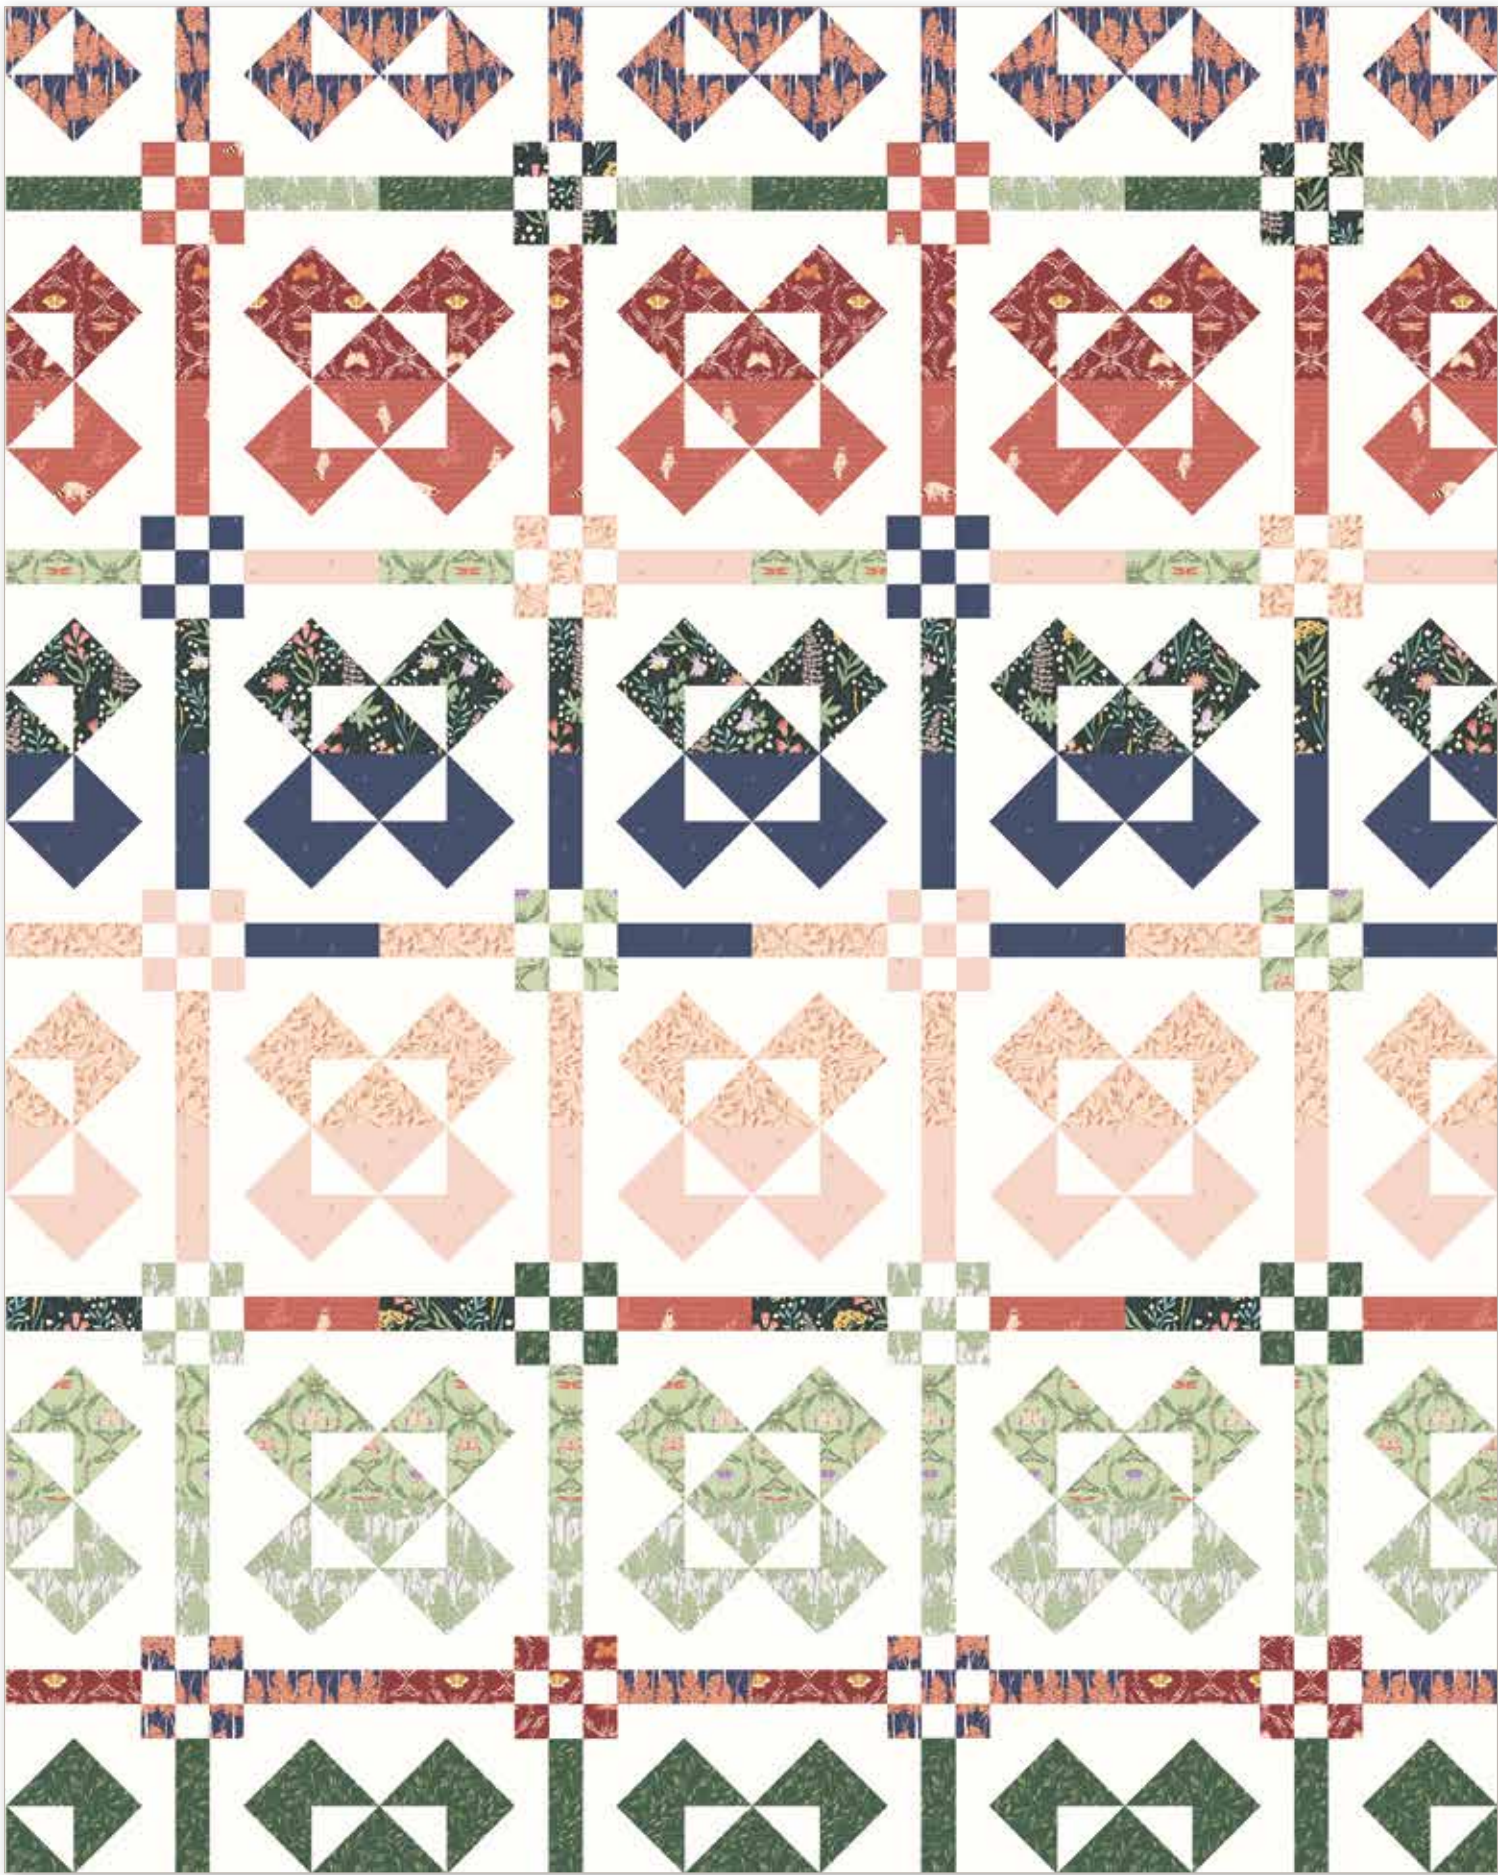

Aurora by **Amber Elliot** of **Alderwood Studio**

Quilt Size 52" x 65"

estimated requirements

Fat 1/4 of Each

- C18980-FOREST Lupine Fields
- C18981-MARSALA Butterfly Wreath
- C18981-SAGE Butterfly Wreath
- C18982-INDIGO Aspen Grove
- C18982-WHITE Aspen Grove
- C18983-CANYONROSE Raccoons
- C18984-BLUSH Bloom Scatter
- C18984-INDIGO Bloom Scatter
- C18985-GREEN Grasses
- C18985-PEACH Grasses

Additional Fabrics

- 2 3/4 Yards C120-CLOUD Confetti Cotton (Background)
- 1/2 Yard Binding of your choice
- 1 3/4 Yards WB375-DENIM Scattered-A-Cross (Backing)

Pre-order the
P202-AURORA
Quilt Pattern