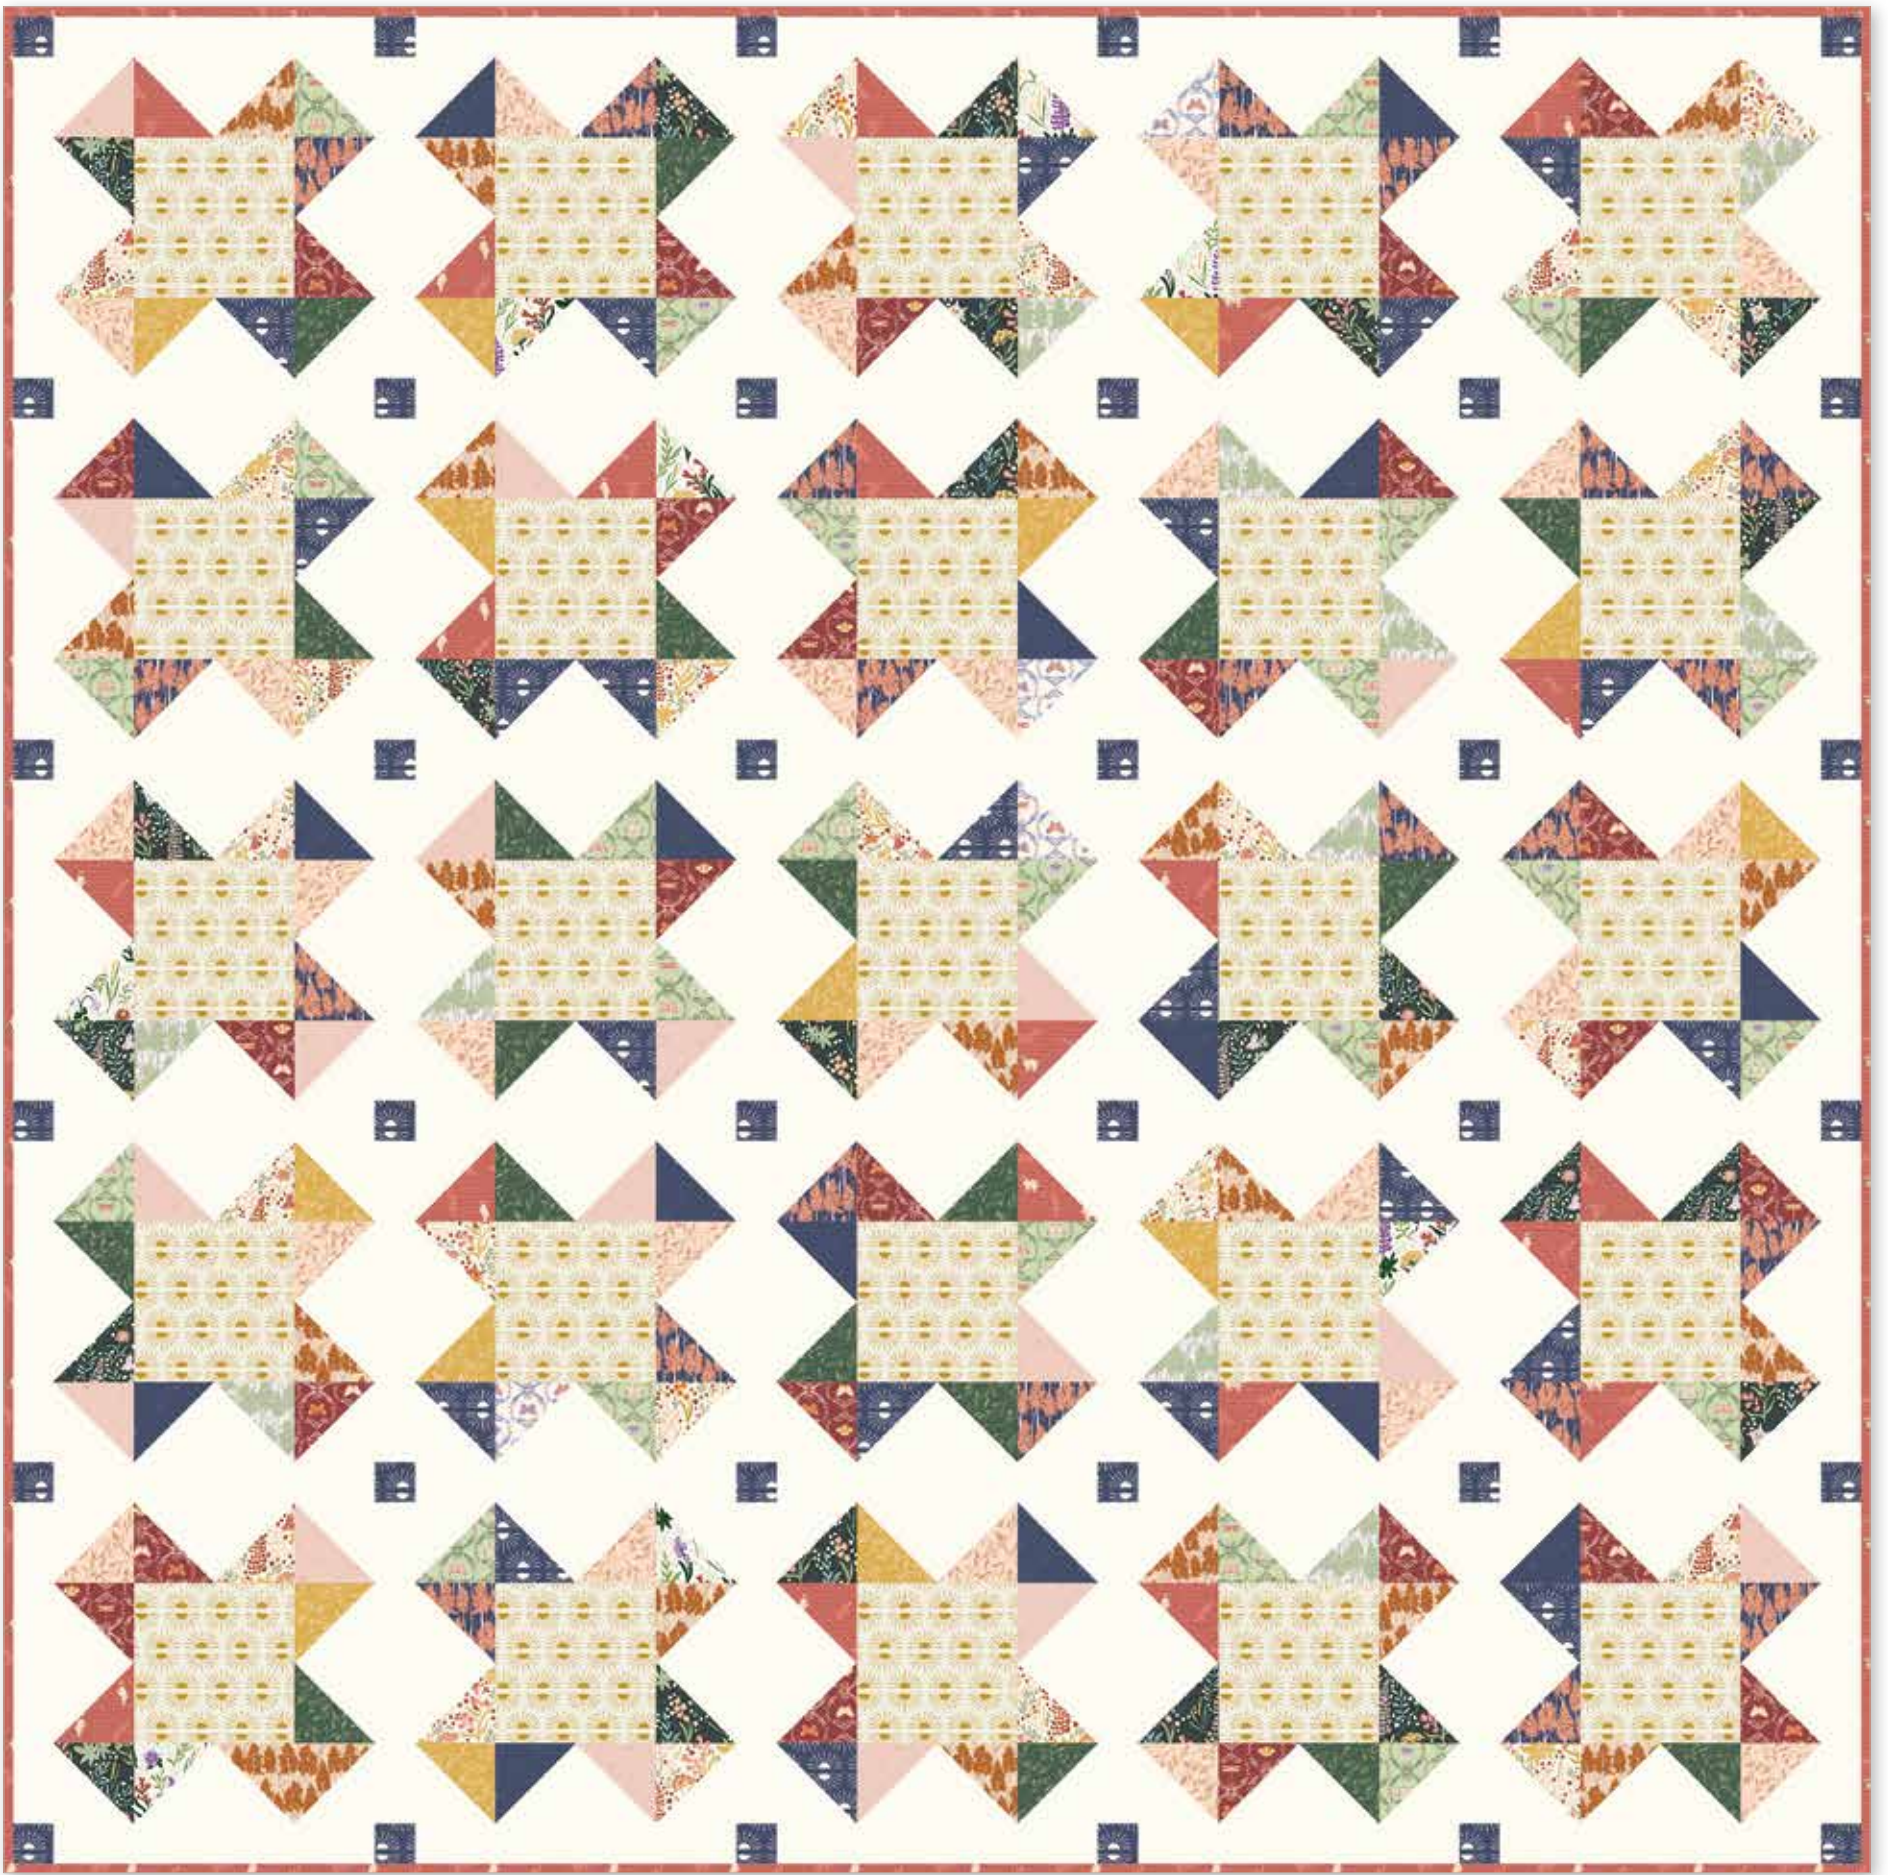

Aspen Quilt by The RBD Designers

Quilt Size 92½" x 92½"

estimated requirements

(1) 10-18980-42 10" Stacker

Additional Fabrics

1/4 Yard C18986-INDIGO Suns

1 3/4 Yards C18986-WARM Suns

4 1/2 Yards C120-CLOUD Confetti Cotton (Background)

3/4 Yard C18983-CANYONROSE Raccoons (Binding)

2 7/8 Yards WB375-DENIM Scattered-A-Cross (Backing)

FREE PATTERN
AVAILABLE ON OUR WEBSITE
MARCH 2027

www.rileyblakedesigns.com