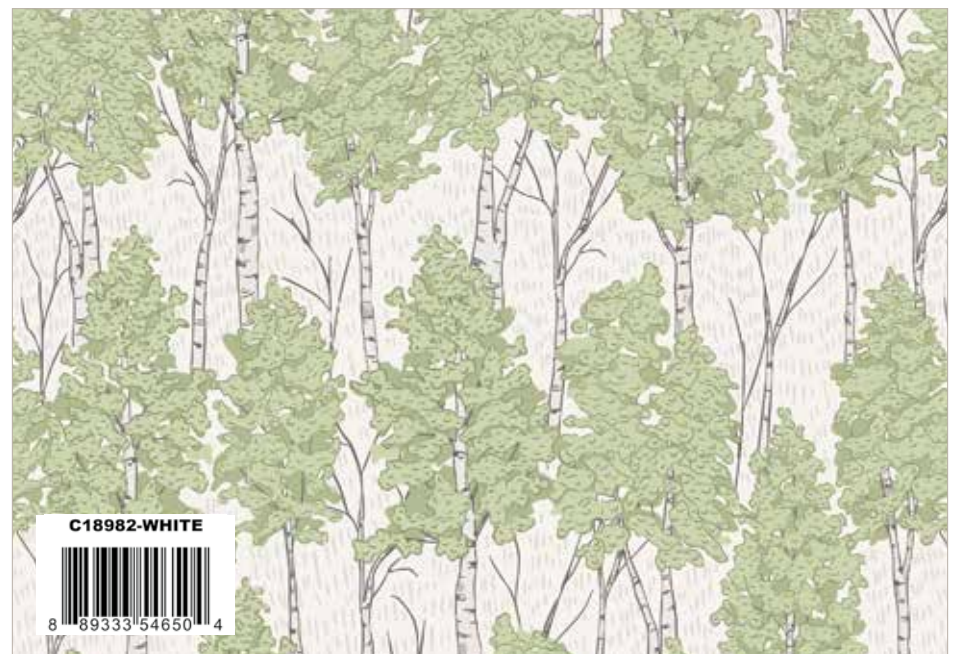

ASPEN LAKE
BY AMBER ELLIOT

available March 2027 | R-3
last call September 1, 2026

White Lupine Fields

Sage Butterfly Wreath

White Aspen Grove

Warm Raccoons

Blush Bloom Scatter

Green Grasses