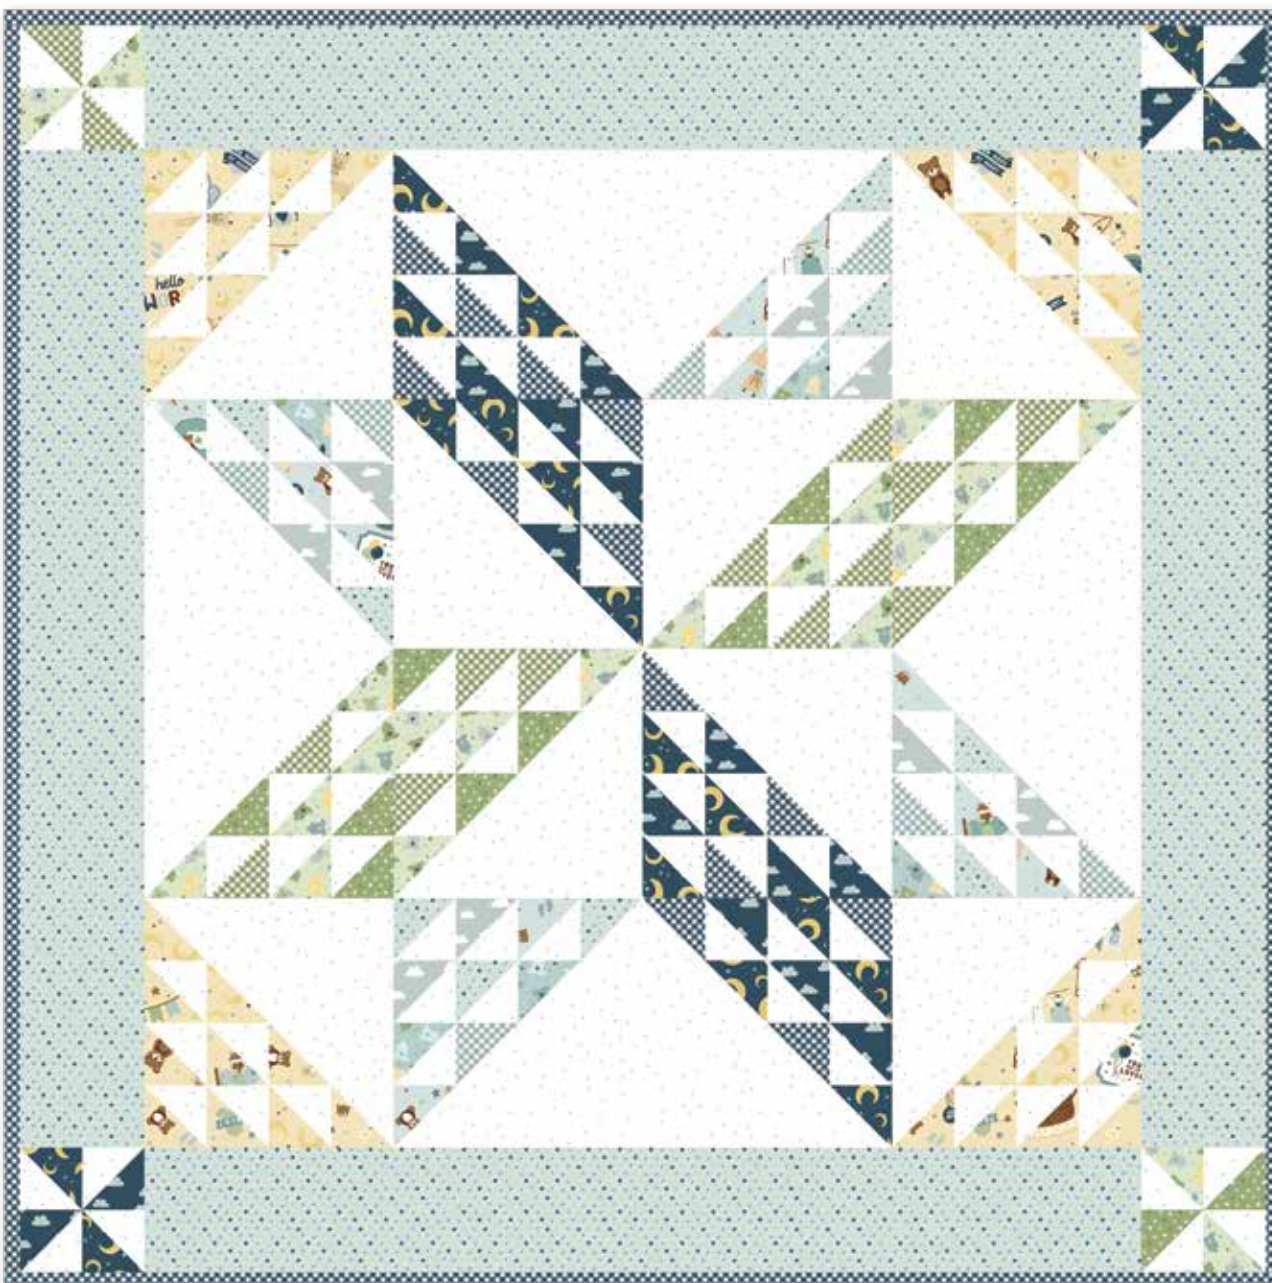

1/2 Yard C16765-OXFORD Gingham (Binding)

1 7/8 Yards WB12040-DENIM Homemade
Bee Plaids (Backing)

Pre-order the
P205-ROWBYROW
Quilt Pattern

Baby Sugarhouse Star by Amy Smart

Quilt Size 40" x 40"

estimated requirements