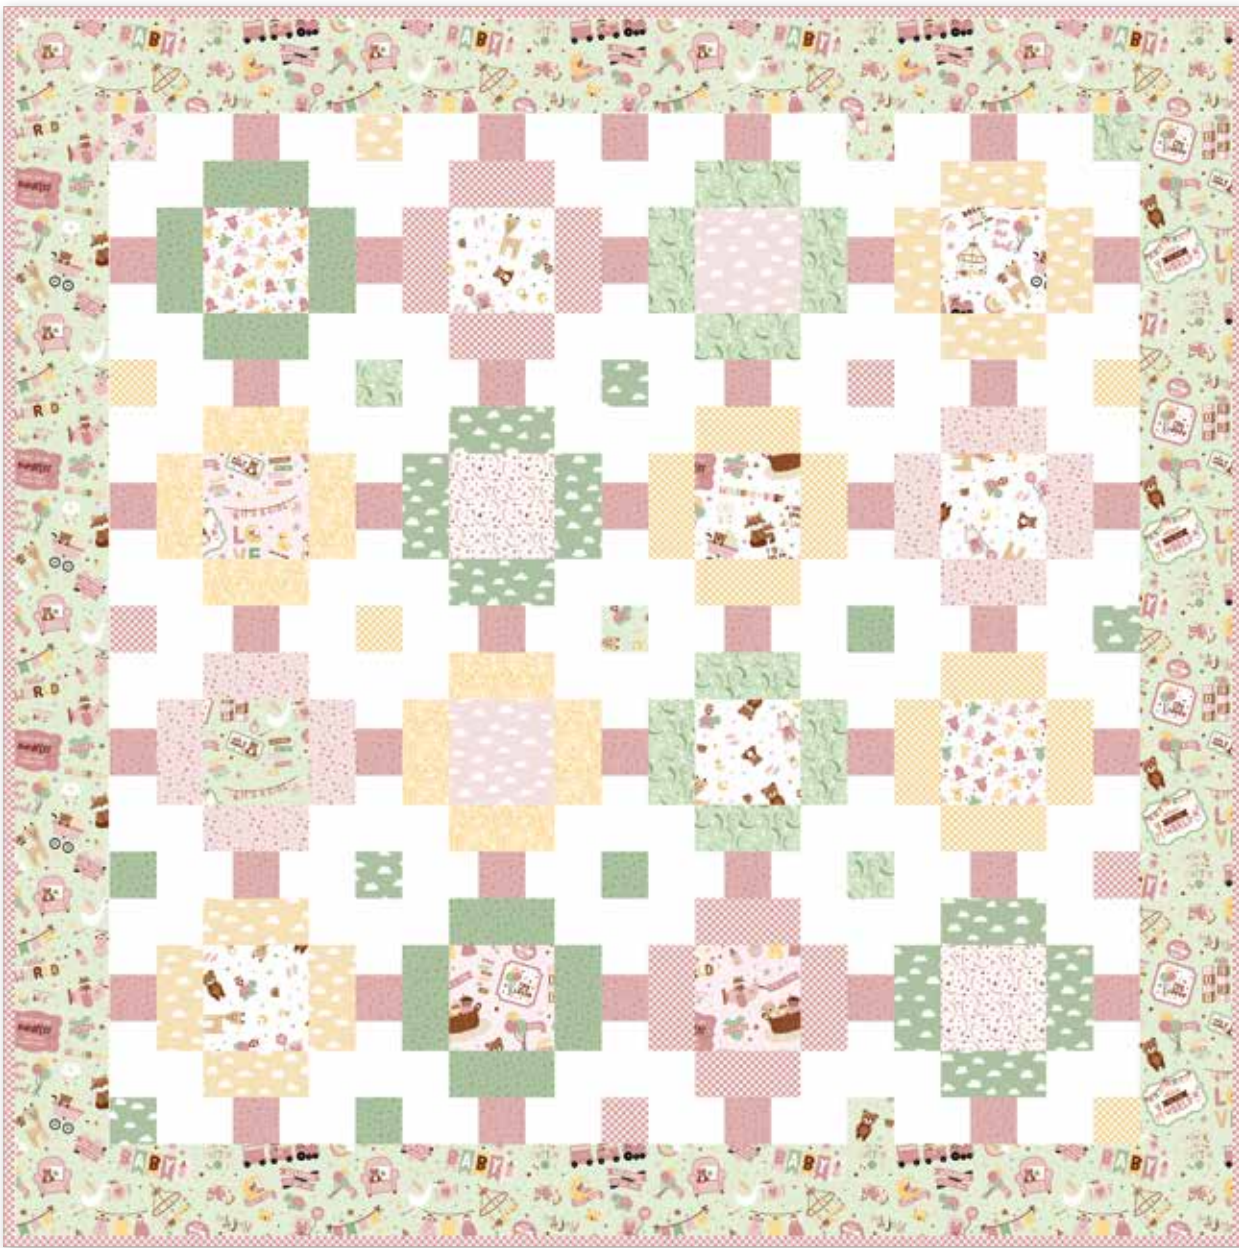

C670-BABYPINK

Baby Pink Swiss Dot

Cute as a Button Panel

Girl Cute as a Button Panel
(10 panels per bolt)
Scaled to 28% | Actual Size is 35½" x 43"

Cute as a Button Girl Panel Quilt by The RBD Designers

STORE
DISPLAY
Offer

Pre-order the
Cute as a Button Girl
Quilt Kit

KT-16770

8 89333 43978 3

Baby Bib Quilt by Bluebird Patterns

Quilt Size 42½" x 54½"

estimated requirements

(1) 10-16770-42 10" Stacker

Additional Fabrics

5/8 Yard C16776-ROSE Hearts

1 1/4 Yards C705-HONEY Pin Dot (Background)

1/2 Yard C16775-GREEN Gingham (Binding)

1 1/2 Yards WB665-MINT Dainty Daisy (Backing)

Pre-order the
P100-BABYBIB
Quilt Pattern

P100-BABYBIB

Baby Love by Amanda Niederhauser

Quilt Size 52" x 52"

estimated requirements

(2) 5-16770-42 5" Stackers

Additional Fabrics

Fat 1/4 C1776-ROSE Hearts

1 Yard C16770-MINT Main

1 Yard C120-CLOUD Confetti Cotton (Background)