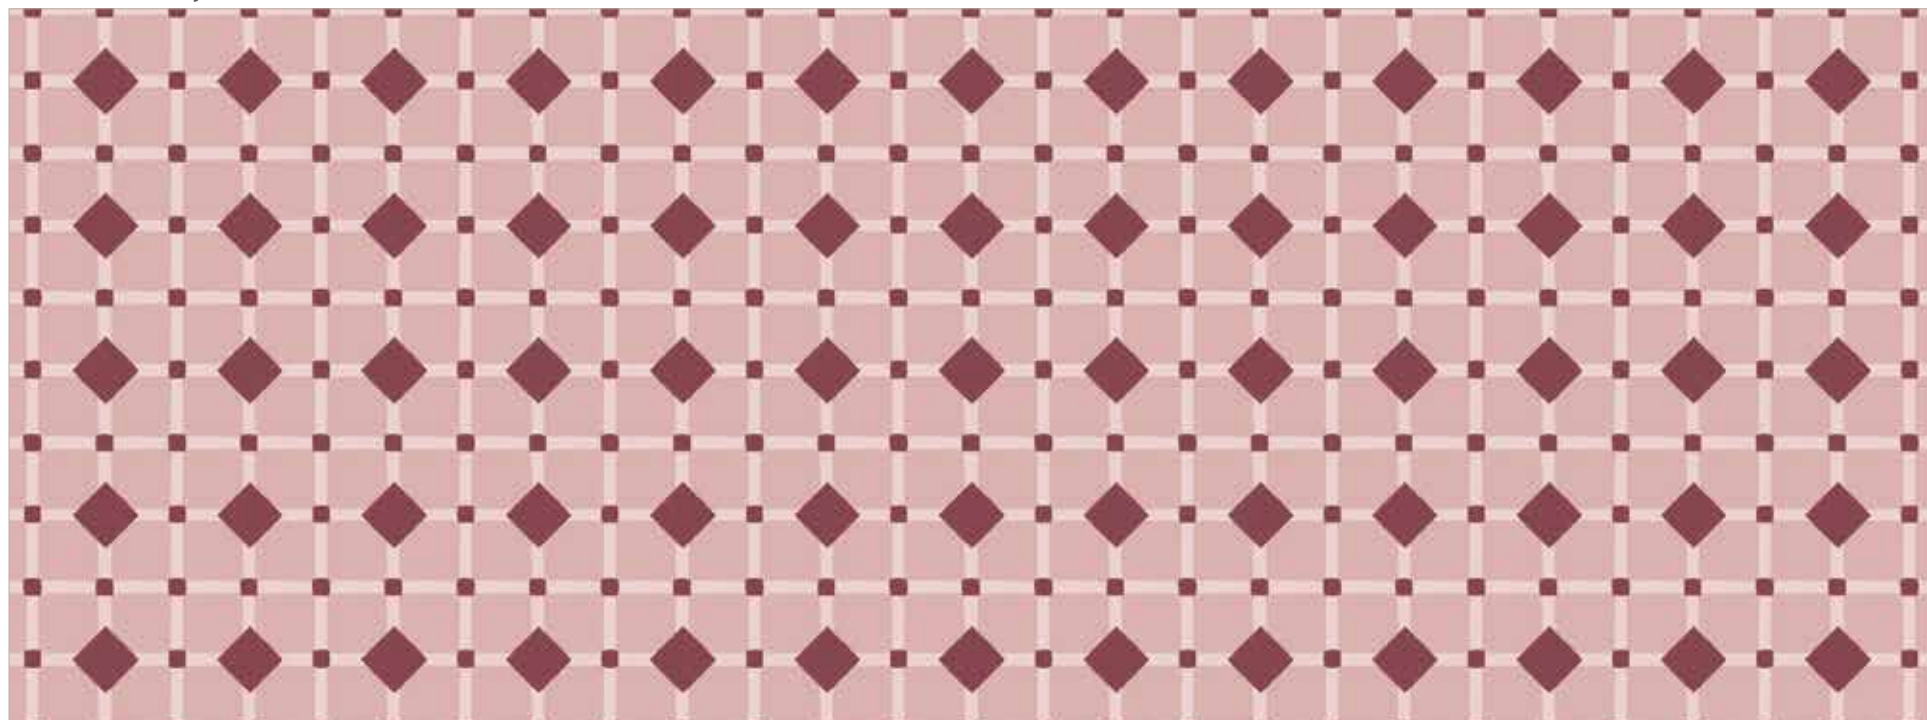

C14005 Amethyst Tiles