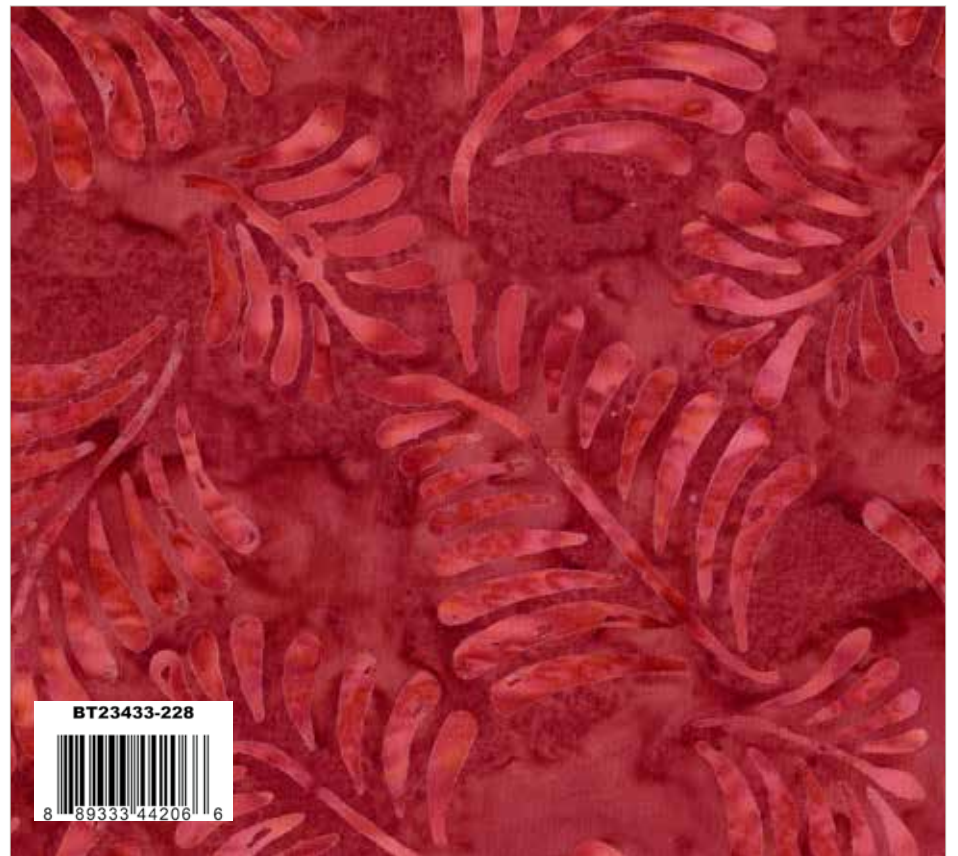

Japanese Maple