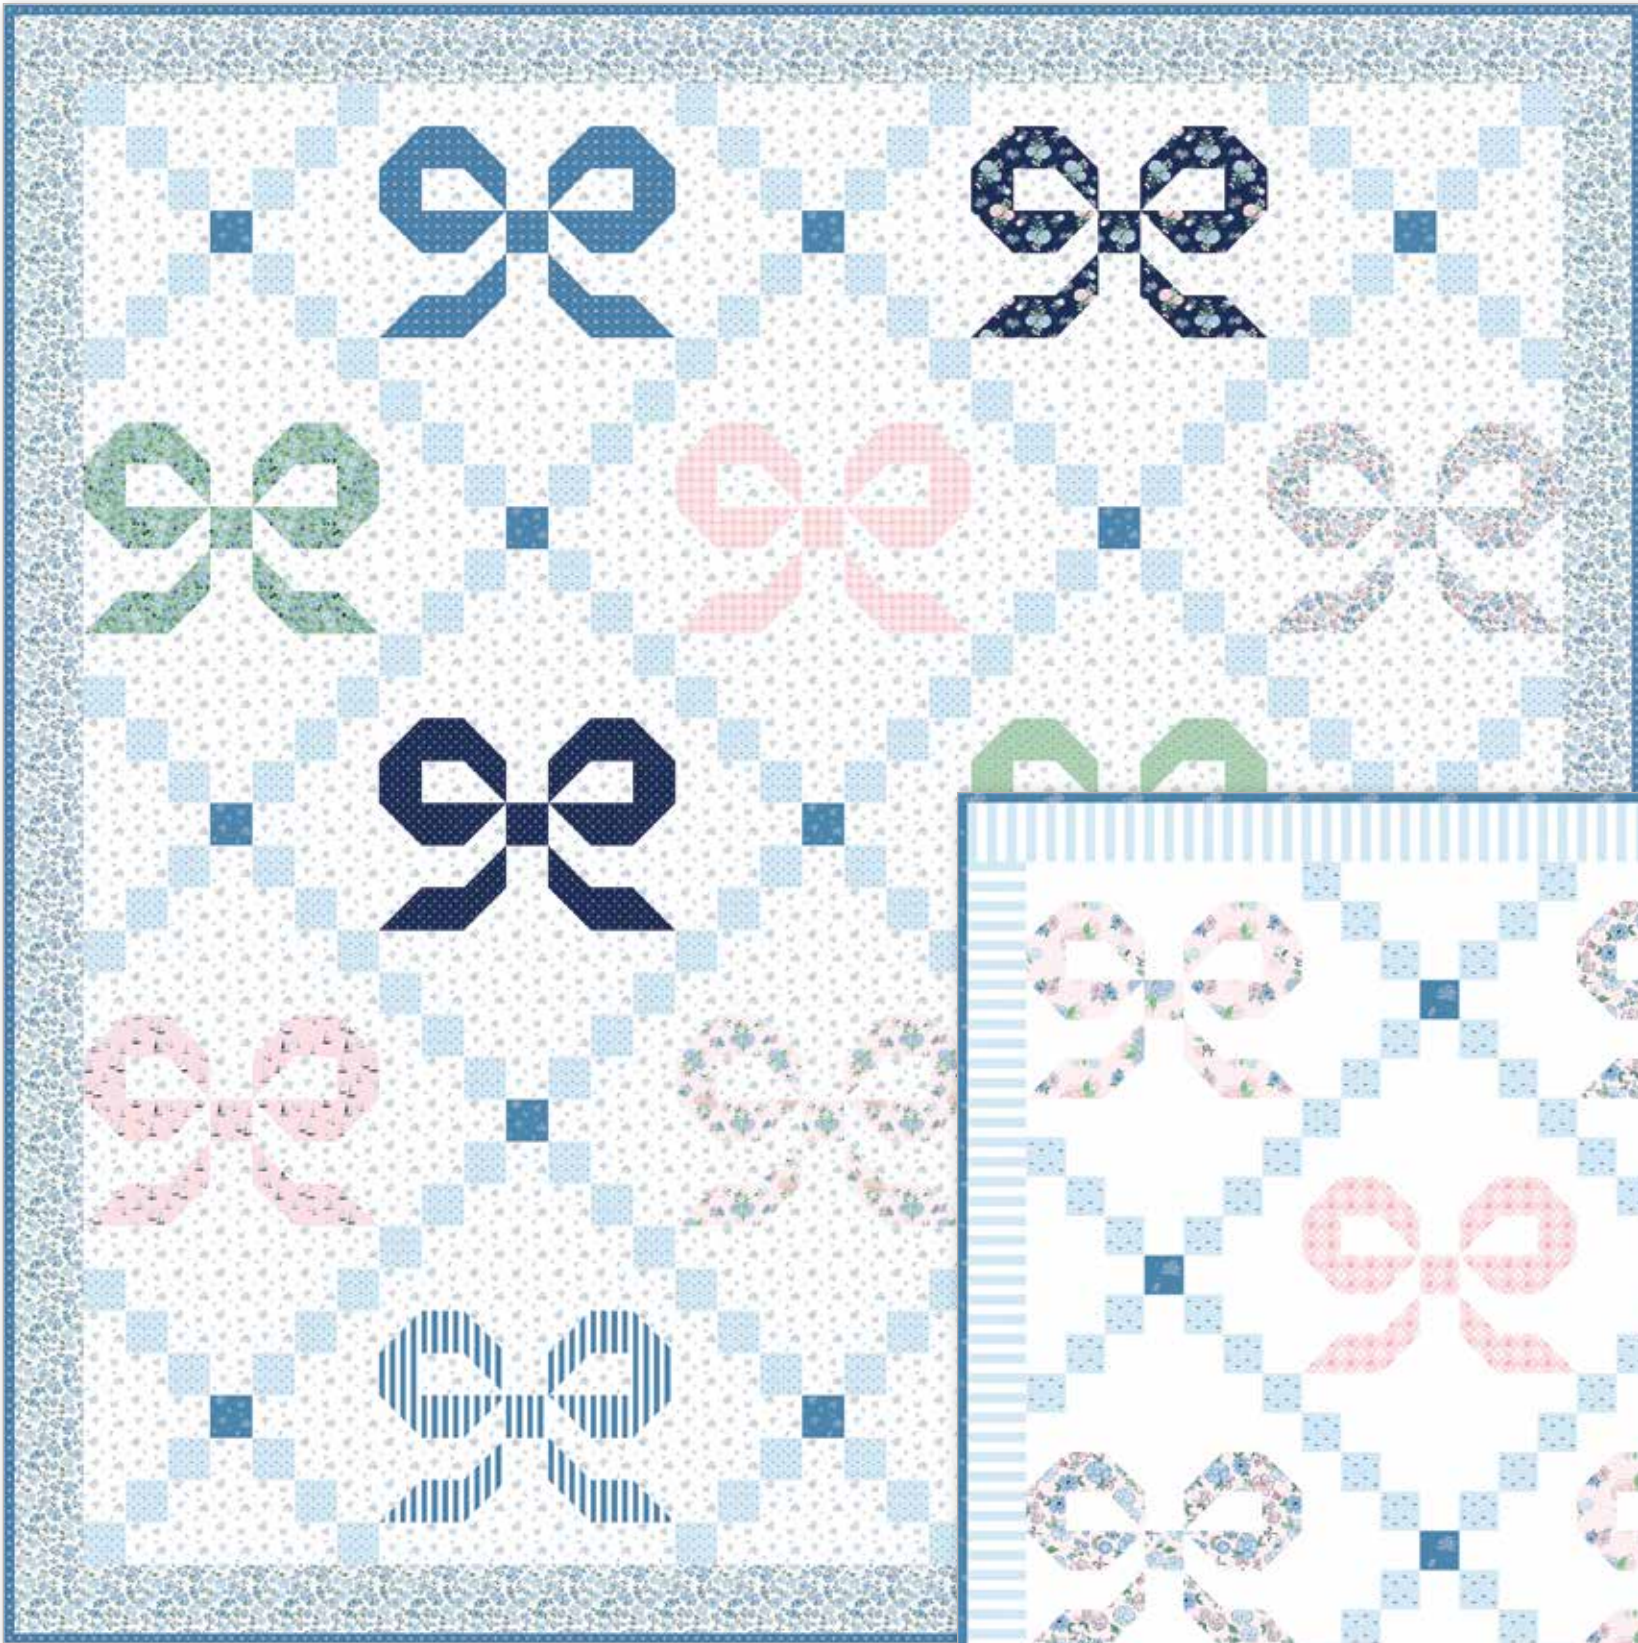

Additional Fabrics

2 Yards C18657-BLUE Stripes

2 Yards C120-RILEYWHITE Confetti Cotton
(Background)

5/8 Yard C18655-NAVY Ditsy (Binding)

2 1/4 Yards WB18660-MULTI Floral (Backing)

Pre-order the
P117-COUNTRYFAIR
Quilt Pattern

Little Miss & Little Miss Mini by Tasha Noel

Little Miss Quilt Size 77" x 77"

Little Miss Mini Quilt Size 25" x 25"

estimated requirements

LITTLE MISS

Fat 1/4 of Each

- C18651-NAVY Hydrangeas
- C18651-PINK Hydrangeas
- C18652-GREEN Floral
- C18652-PINK Floral
- C18653-DENIM Bouquet
- C18654-NAVY Sailboats
- C18654-PINK Sailboats
- C18655-GREEN Ditsy
- C18655-NAVY Ditsy
- C18656-DENIM Trellis
- C18656-PINK Trellis
- C18657-DENIM Stripes