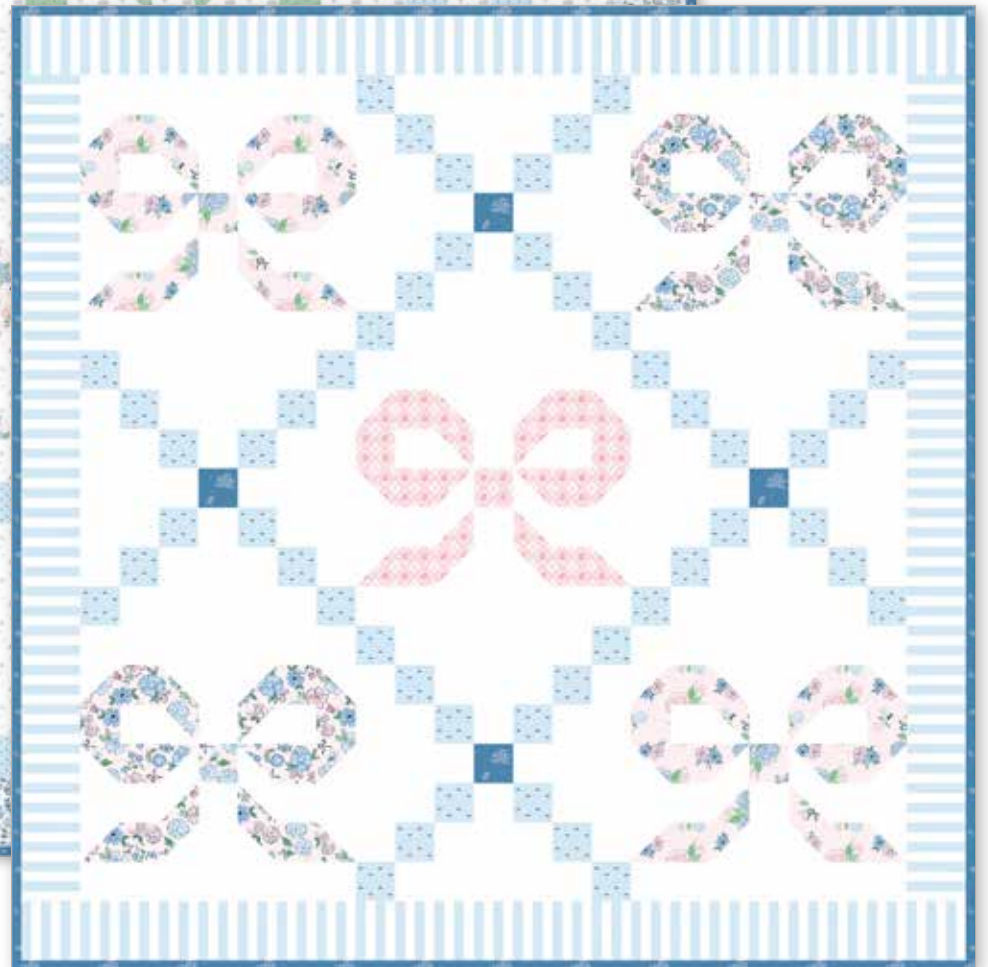

Additional Fabrics

2 Yards C18657-BLUE Stripes

2 Yards C120-RILEYWHITE Confetti Cotton
(Background)

5/8 Yard C18655-NAVY Ditsy (Binding)

2 1/4 Yards WB18660-MULTI Floral (Backing)

Pre-order the
P117-COUNTRYFAIR
Quilt Pattern

Little Miss & Little Miss Mini by Tasha Noel

Little Miss Quilt Size 77" x 77"

Little Miss Mini Quilt Size 25" x 25"

estimated requirements

LITTLE MISS

Fat 1/4 of Each

- C18651-NAVY Hydrangeas
- C18651-PINK Hydrangeas
- C18652-GREEN Floral
- C18652-PINK Floral
- C18653-DENIM Bouquet
- C18654-NAVY Sailboats
- C18654-PINK Sailboats
- C18655-GREEN Ditsy
- C18655-NAVY Ditsy
- C18656-DENIM Trellis
- C18656-PINK Trellis
- C18657-DENIM Stripes