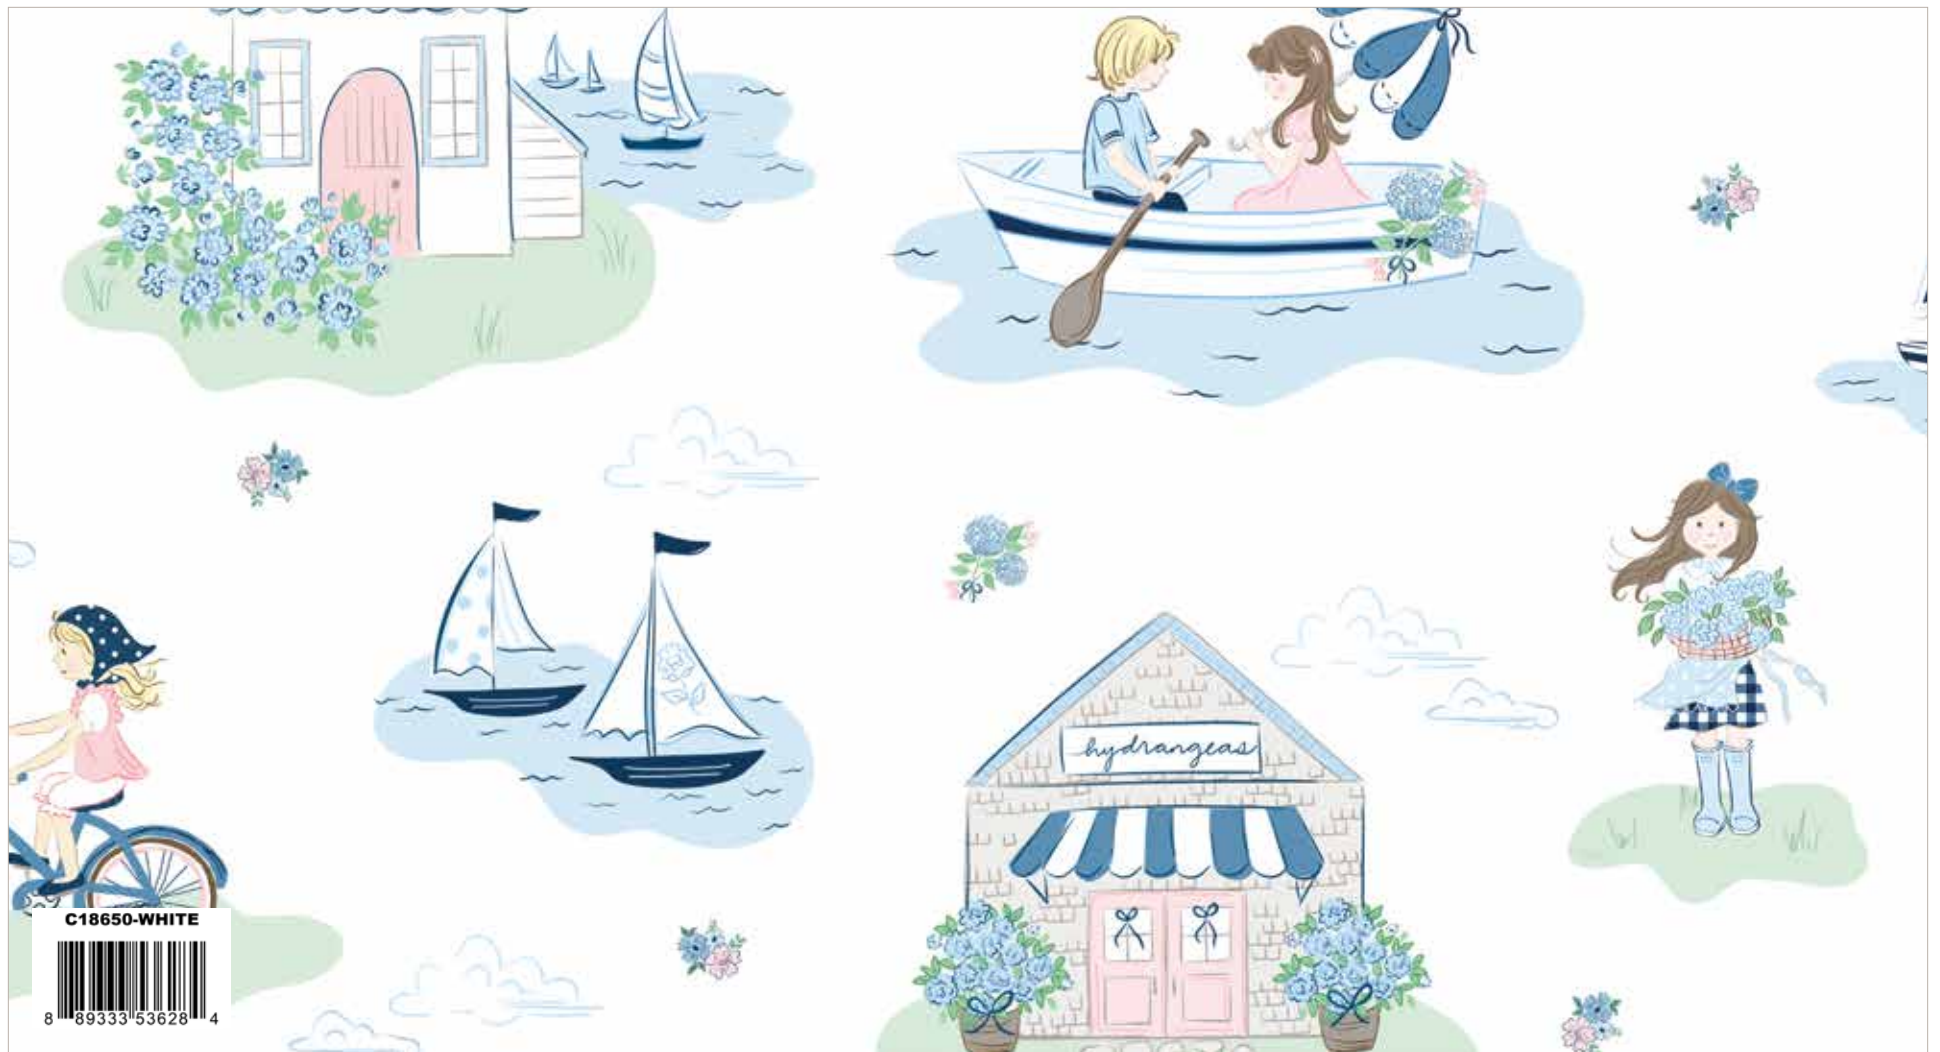

White Tone-on-Tone Blossom