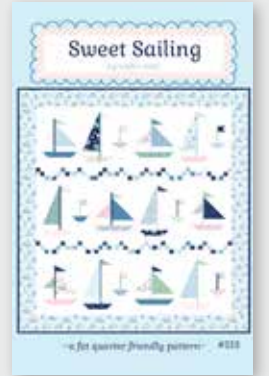

Pre-order the
P117-SWEETSAILING
Quilt Pattern