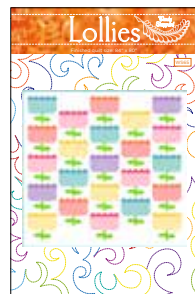

Cerulean Veil

Sunset Glow

Limewash

Stone Blue Terrazzo

Sunset Color Play Mottled

Citrus Hand-Dyes

Peridot Fern Terrazzo

Case Pack B

Tea Rose

Coastal Cabana

Purple Rain

coordinating basics

Lavender Blush Color Play Mottled

Garden Shades Color Play Mottled

Lollipop Twirl and Swirl

Wisteria Skye Twirl and Swirl

Lollies by Wendy Sheppard

Quilt Size 84" x 80"

\*Please reference our Batik Pattern and Kit Guide for more amazing projects and fabric requirements.\*

Pre-order the  
P180-LOLLIES  
Quilt Pattern

**pre-order only**  
case packs available March 2026