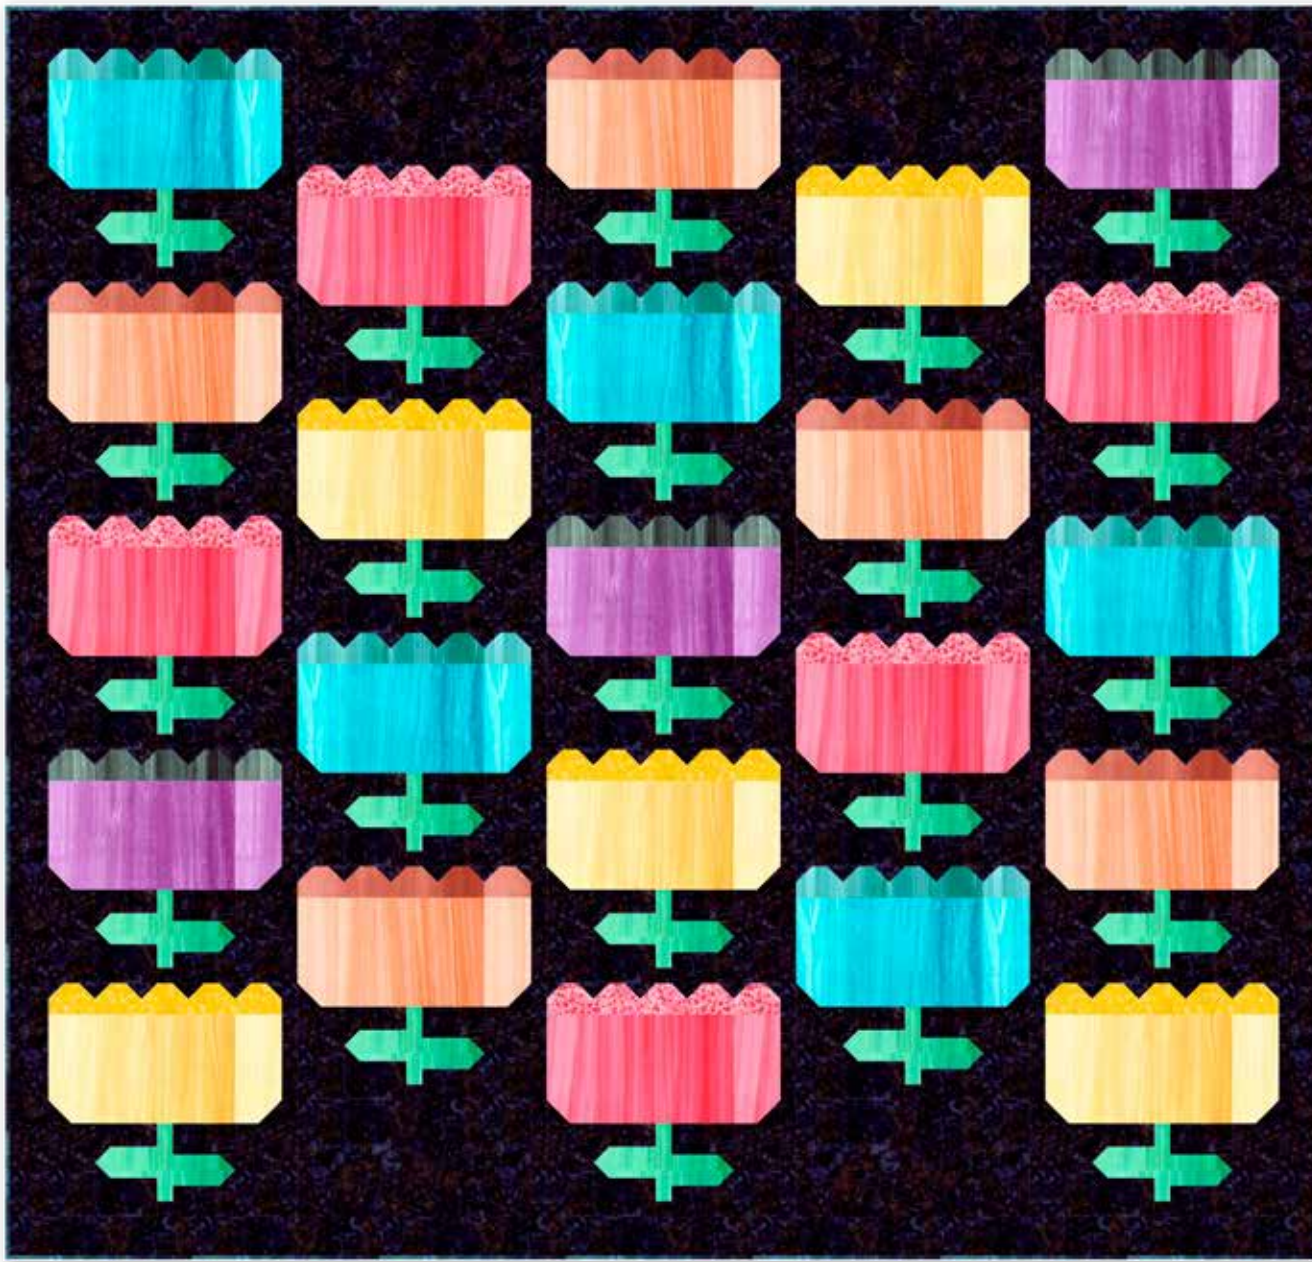

Lollies by Wendy Sheppard

Quilt Size 84" x 80"

\*Please reference our Batik Pattern and Kit Guide for more amazing projects and fabric requirements.\*

Pre-order the  
P180-LOLLIES  
Quilt Pattern

**pre-order only**  
case packs available March 2026