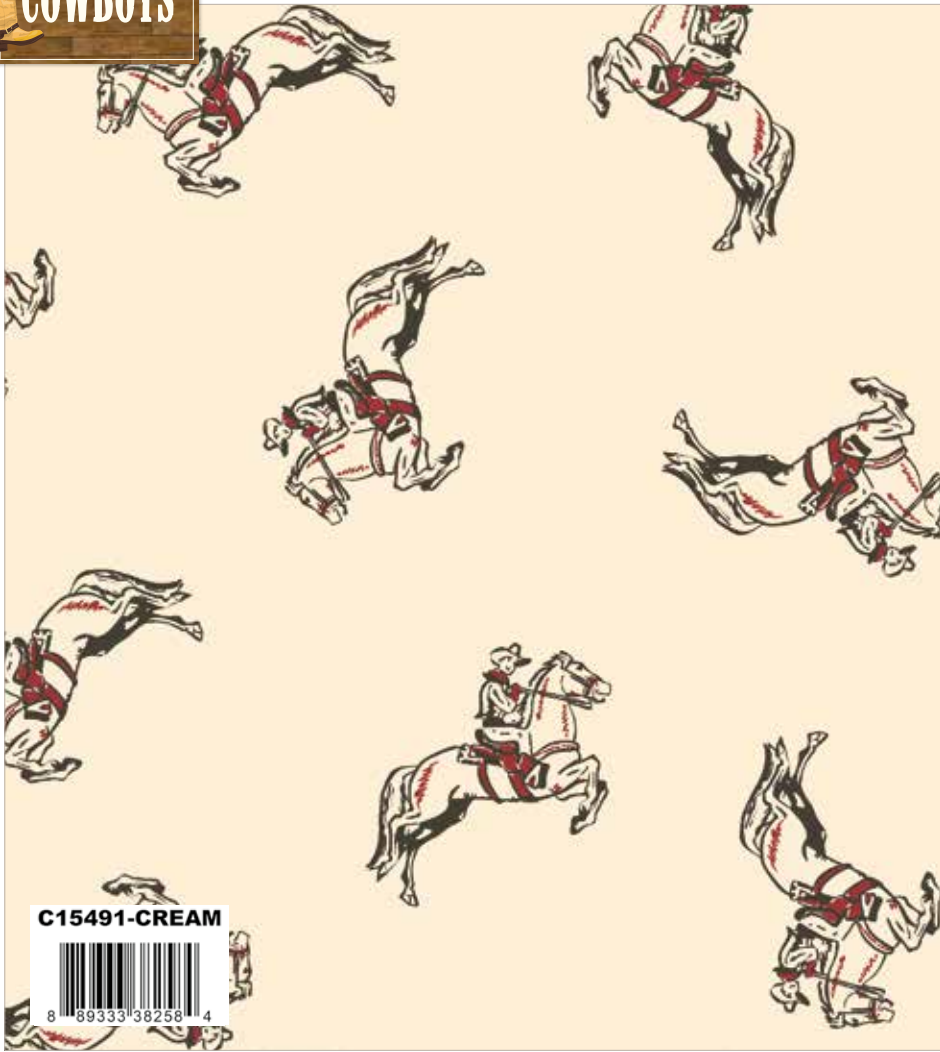

Teal Circle Stars

NEW 1/8" Barn Red Gingham

Glacier Grasscloth Cotton

Raisin Dapple Dot

Brownie Shade

COWBOYS

C15491-CREAM

Cream Cowboy