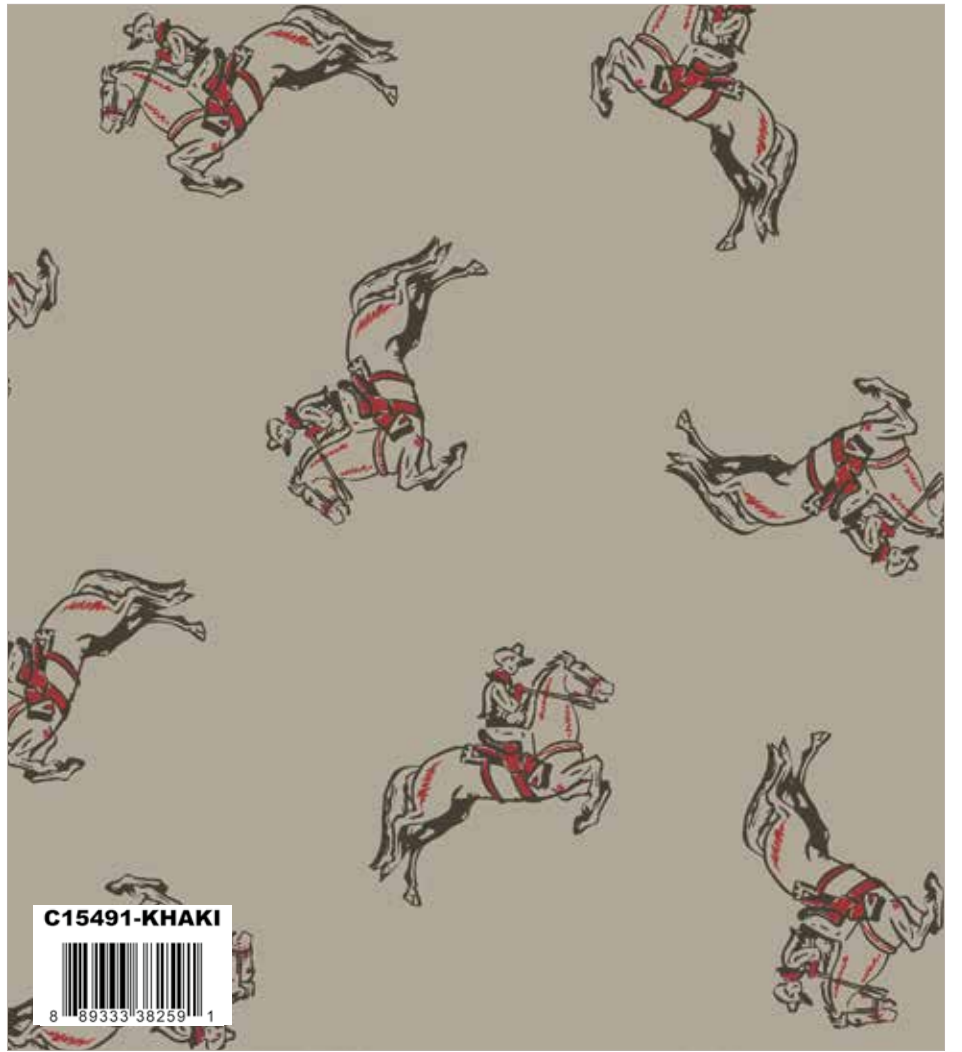

Teal Circle Stars

NEW 1/8" Barn Red Gingham

Glacier Grasscloth Cotton

Raisin Dapple Dot

Brownie Shade

COWBOYS

C15491-CREAM

Cream Cowboy