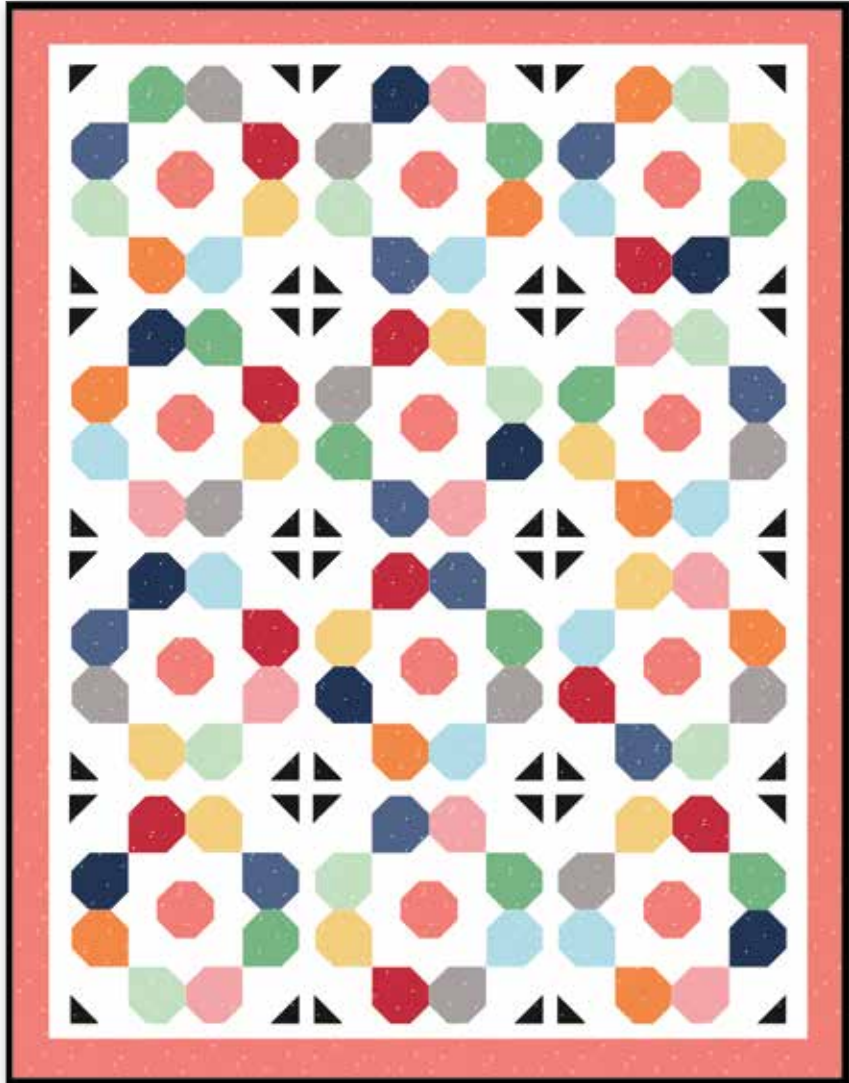

Mint Dainty Daisy

Denim Dainty Daisy

Waterfall Dainty Daisy

Alpine Dainty Daisy

Navy Dainty Daisy

Gray Dainty Daisy

Licorice Dainty Daisy

Dainty Daisy Quilts

Sunshine and Daisies Quilt

Quilt Size 60" x 76"

Fabric Requirements

Sunshine and Daisies Quilt

- 1 1/2 Yard C665 Lipstick Dainty Daisy
- 126 - 5 inch Squares of Dainty Daisy Assorted Prints
- 2 1/2 Yards C120 Riley White
- 1/4 Yard C665 Black Dainty Daisy
- 1 1/2 Yards C665 Lipstick Dainty Daisy
- 3/4 Yard C665 Licorice Dainty Daisy

Pre-order the P138
Sunshine and Daisies
Quilt Pattern

Morning Meadow Quilt

Quilt Size 63" x 71"

Fabric Requirements

Morning Meadow Quilt

- 42 - 10 inch Squares of Dainty Daisy Assorted Prints
- 3 1/4 Yards LN300 Off White Linen
- 3/4 Yard C665 Lipstick Dainty Daisy
- 1/2 Yard C665 Licorice Dainty Daisy

Pre-order the P138
Morning Meadow
Quilt Pattern

Fabric Requirements

Friendship Sampler Mini Quilt

- 42 - 5 inch Squares of Dainty Daisy Assorted Prints
- 1 1/2 Yards C120 Riley White
- 3/4 Yard C665 Honey Dainty Daisy
- 1/2 Yard C665 Denim Dainty Daisy