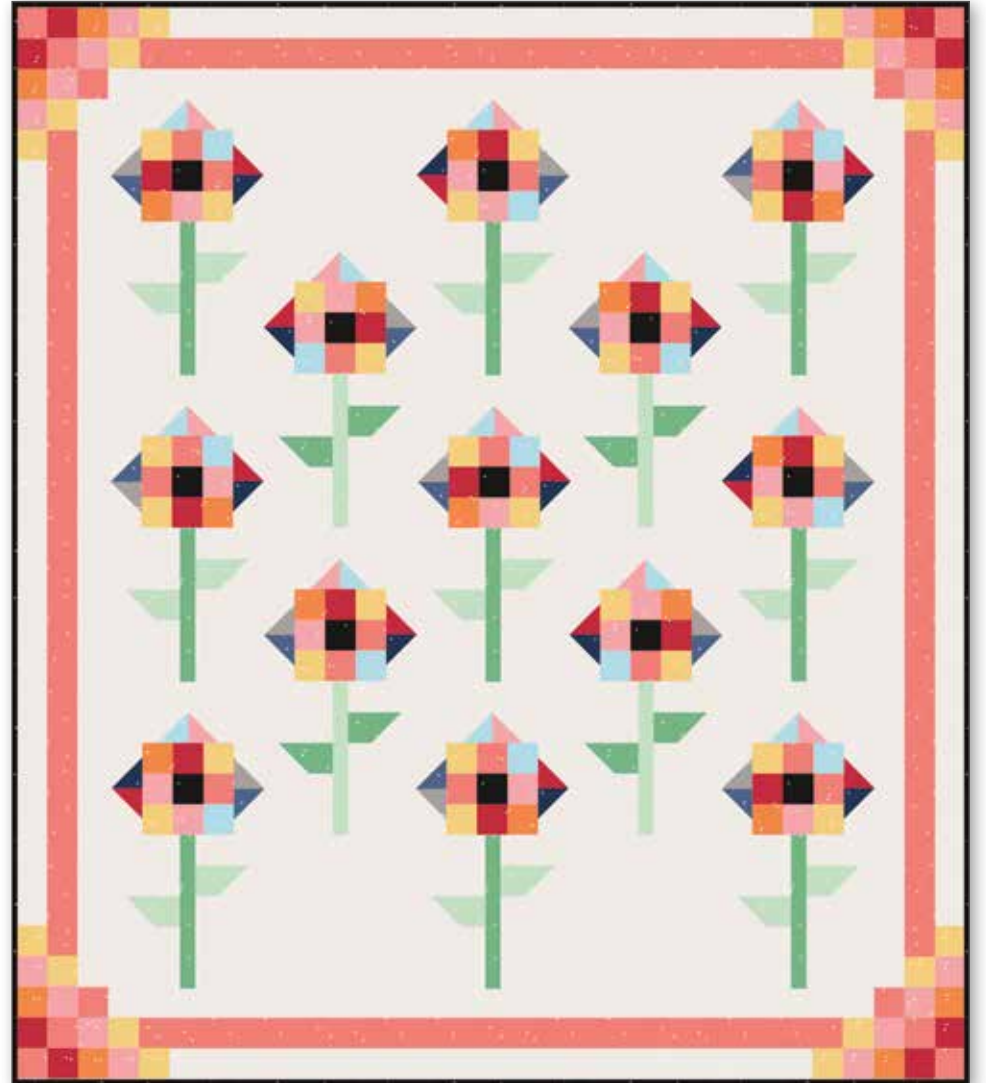

Mint Dainty Daisy

Denim Dainty Daisy

Waterfall Dainty Daisy

Alpine Dainty Daisy

Navy Dainty Daisy

Gray Dainty Daisy

Licorice Dainty Daisy

Dainty Daisy Quilts

Sunshine and Daisies Quilt

Quilt Size 60" x 76"

Fabric Requirements

Sunshine and Daisies Quilt

- 1 1/2 Yard C665 Lipstick Dainty Daisy
- 126 - 5 inch Squares of Dainty Daisy Assorted Prints
- 2 1/2 Yards C120 Riley White
- 1/4 Yard C665 Black Dainty Daisy
- 1 1/2 Yards C665 Lipstick Dainty Daisy
- 3/4 Yard C665 Licorice Dainty Daisy

Pre-order the P138
Sunshine and Daisies
Quilt Pattern

Morning Meadow Quilt

Quilt Size 63" x 71"

Fabric Requirements

Morning Meadow Quilt

- 42 - 10 inch Squares of Dainty Daisy Assorted Prints
- 3 1/4 Yards LN300 Off White Linen
- 3/4 Yard C665 Lipstick Dainty Daisy
- 1/2 Yard C665 Licorice Dainty Daisy

Pre-order the P138
Morning Meadow
Quilt Pattern

Fabric Requirements

Friendship Sampler Mini Quilt

- 42 - 5 inch Squares of Dainty Daisy Assorted Prints
- 1 1/2 Yards C120 Riley White
- 3/4 Yard C665 Honey Dainty Daisy
- 1/2 Yard C665 Denim Dainty Daisy