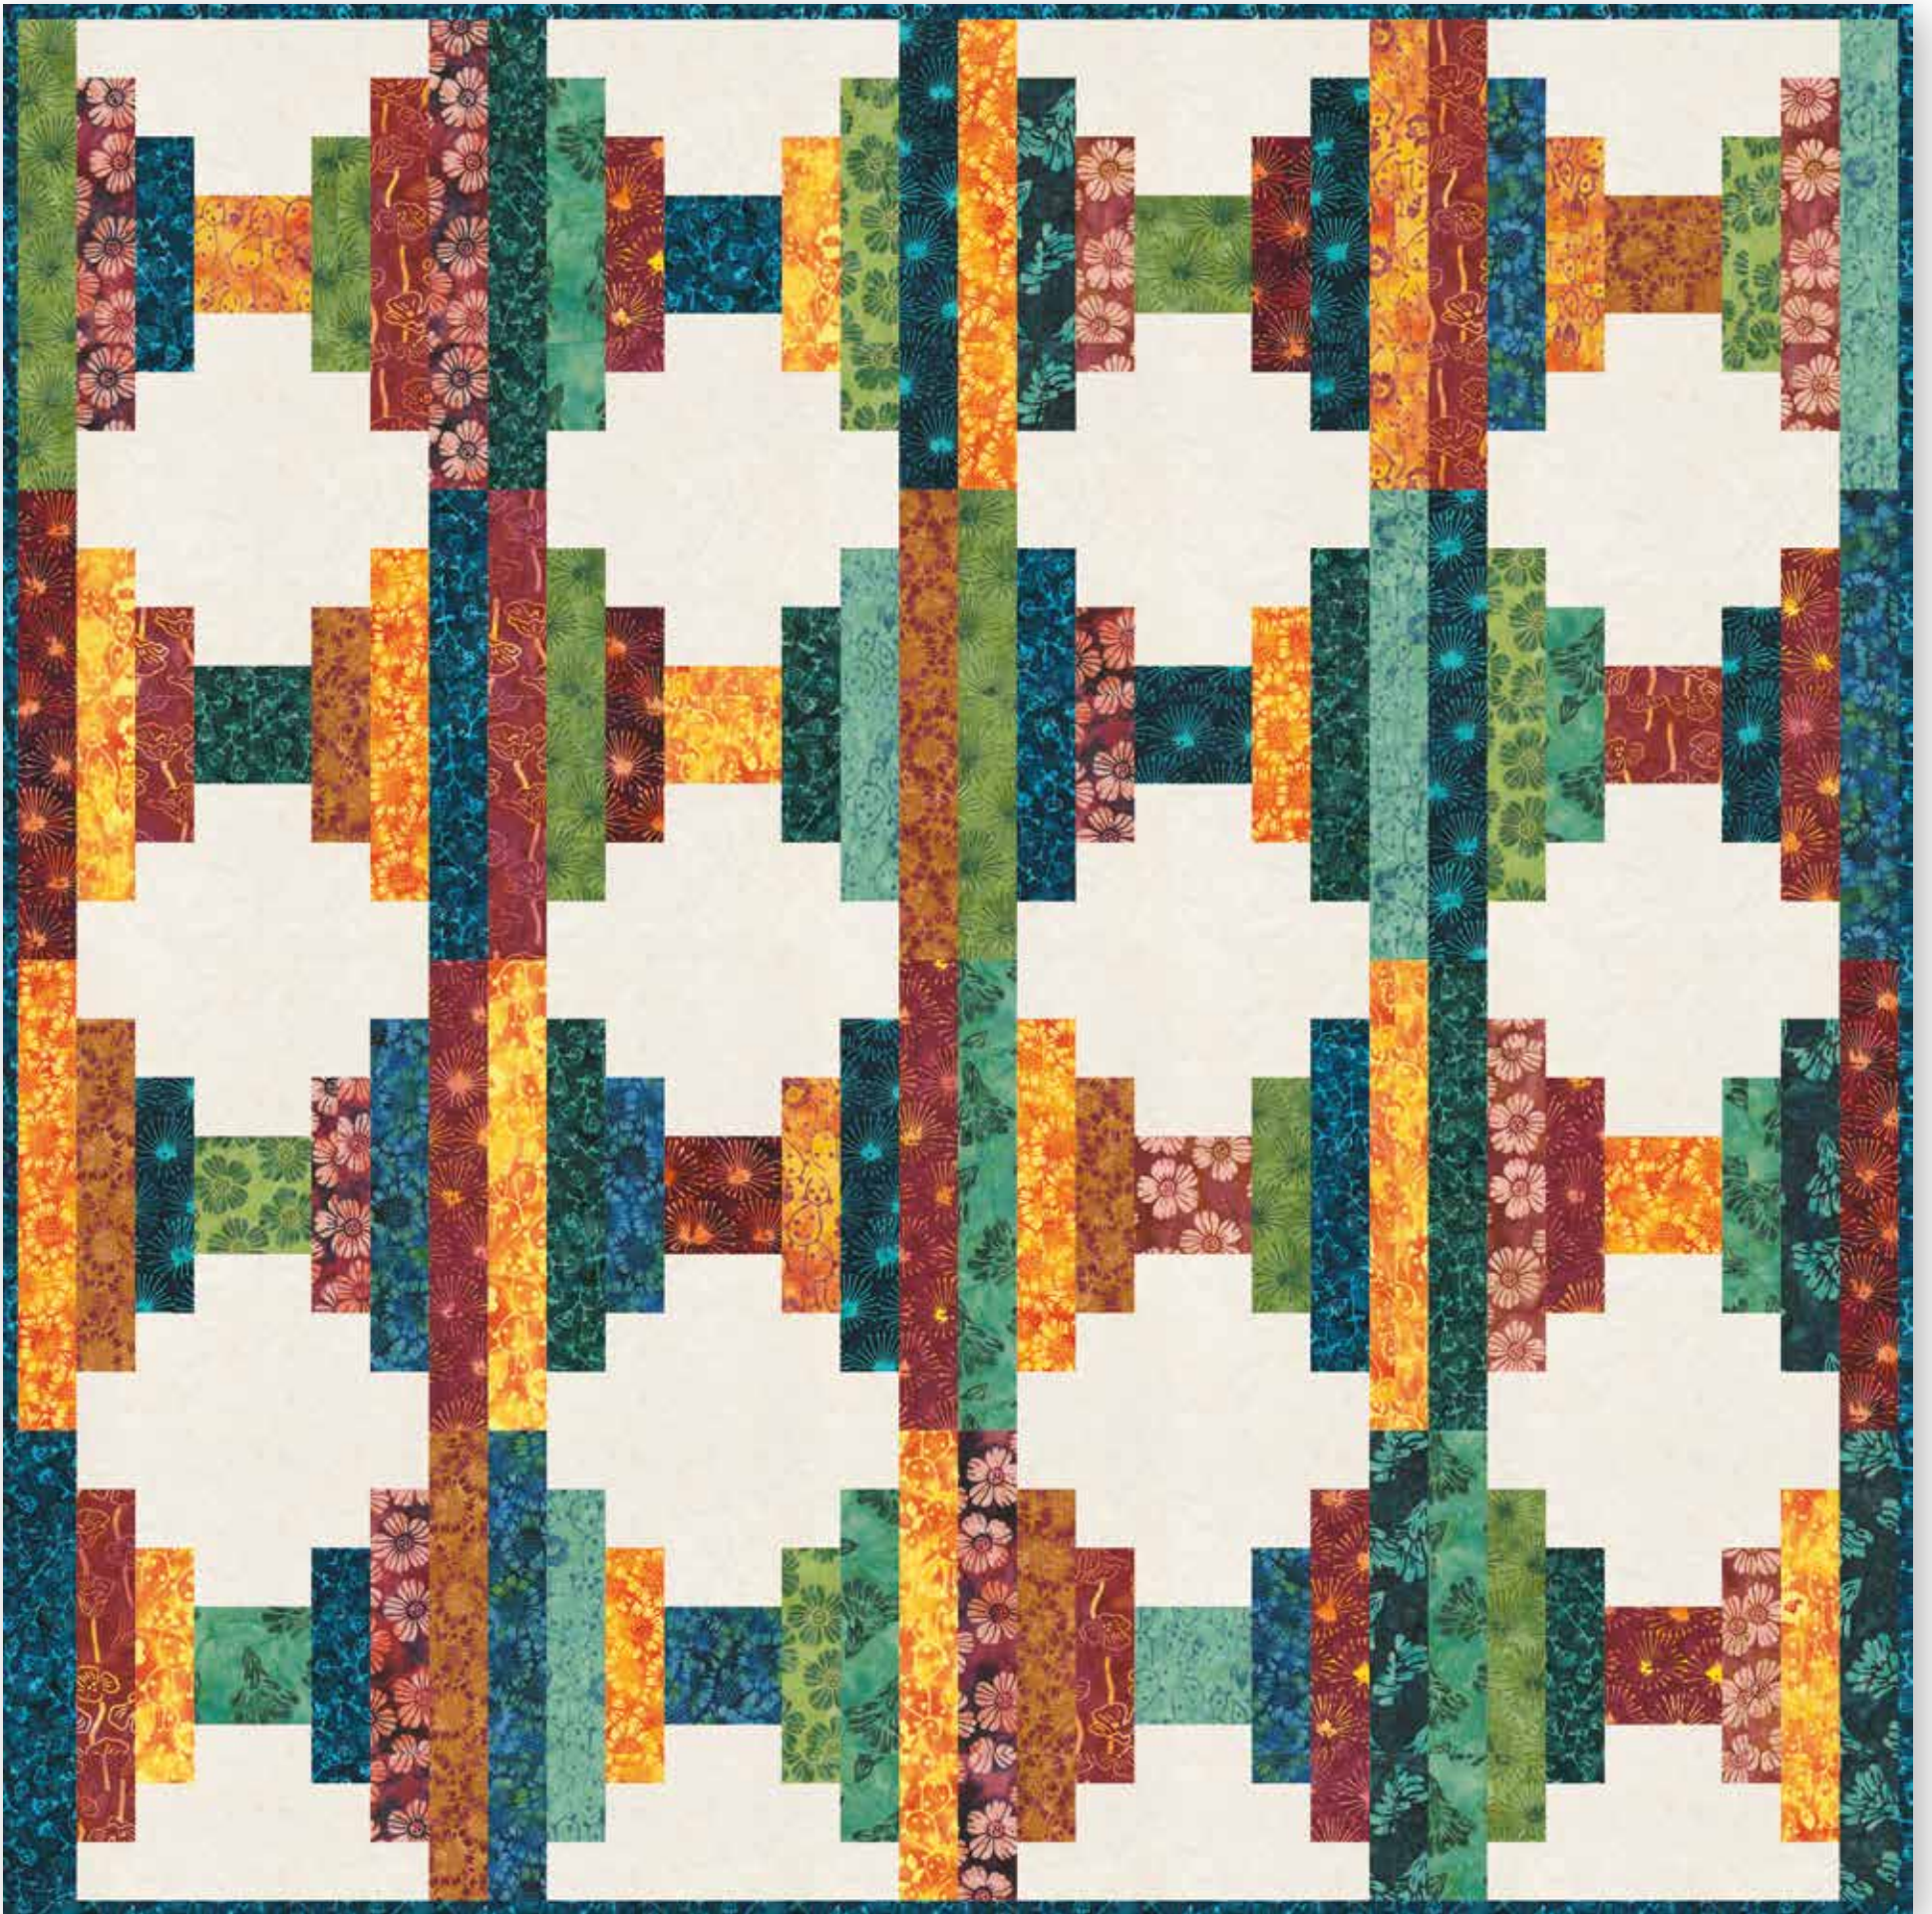

Desert Mountains by The RBD Designers

Quilt Size 64 1/2" x 64 1/2"

estimated requirements

(1) FQ-BT23967-21 Fat Quarter Bundle

Additional Fabrics

1 2/3 Yards BT21000-112-15 Hand-Dye (Background)

5/8 Yard BT23965-306 (Binding)

2 1/8 Yards BTWB151 Hand-Dye (Backing)

FREE PATTERN
AVAILABLE ON OUR WEBSITE
MARCH 2027
www.rileyblakedesigns.com