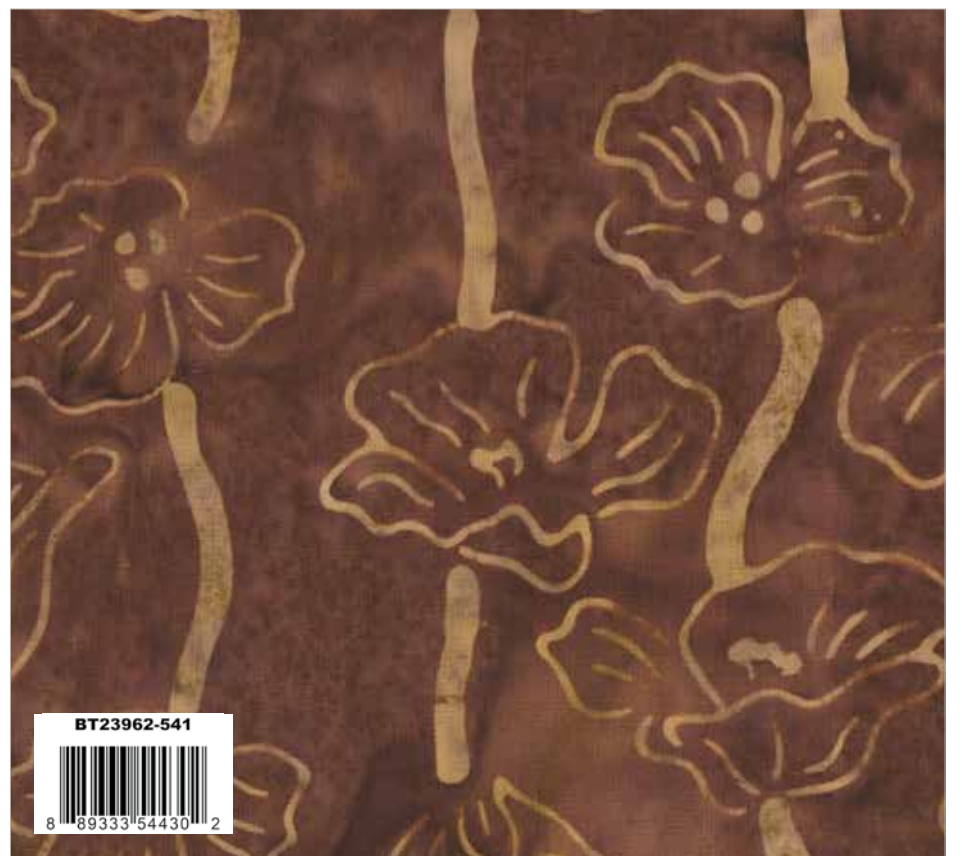

Coffee Kiss

coordinating basics