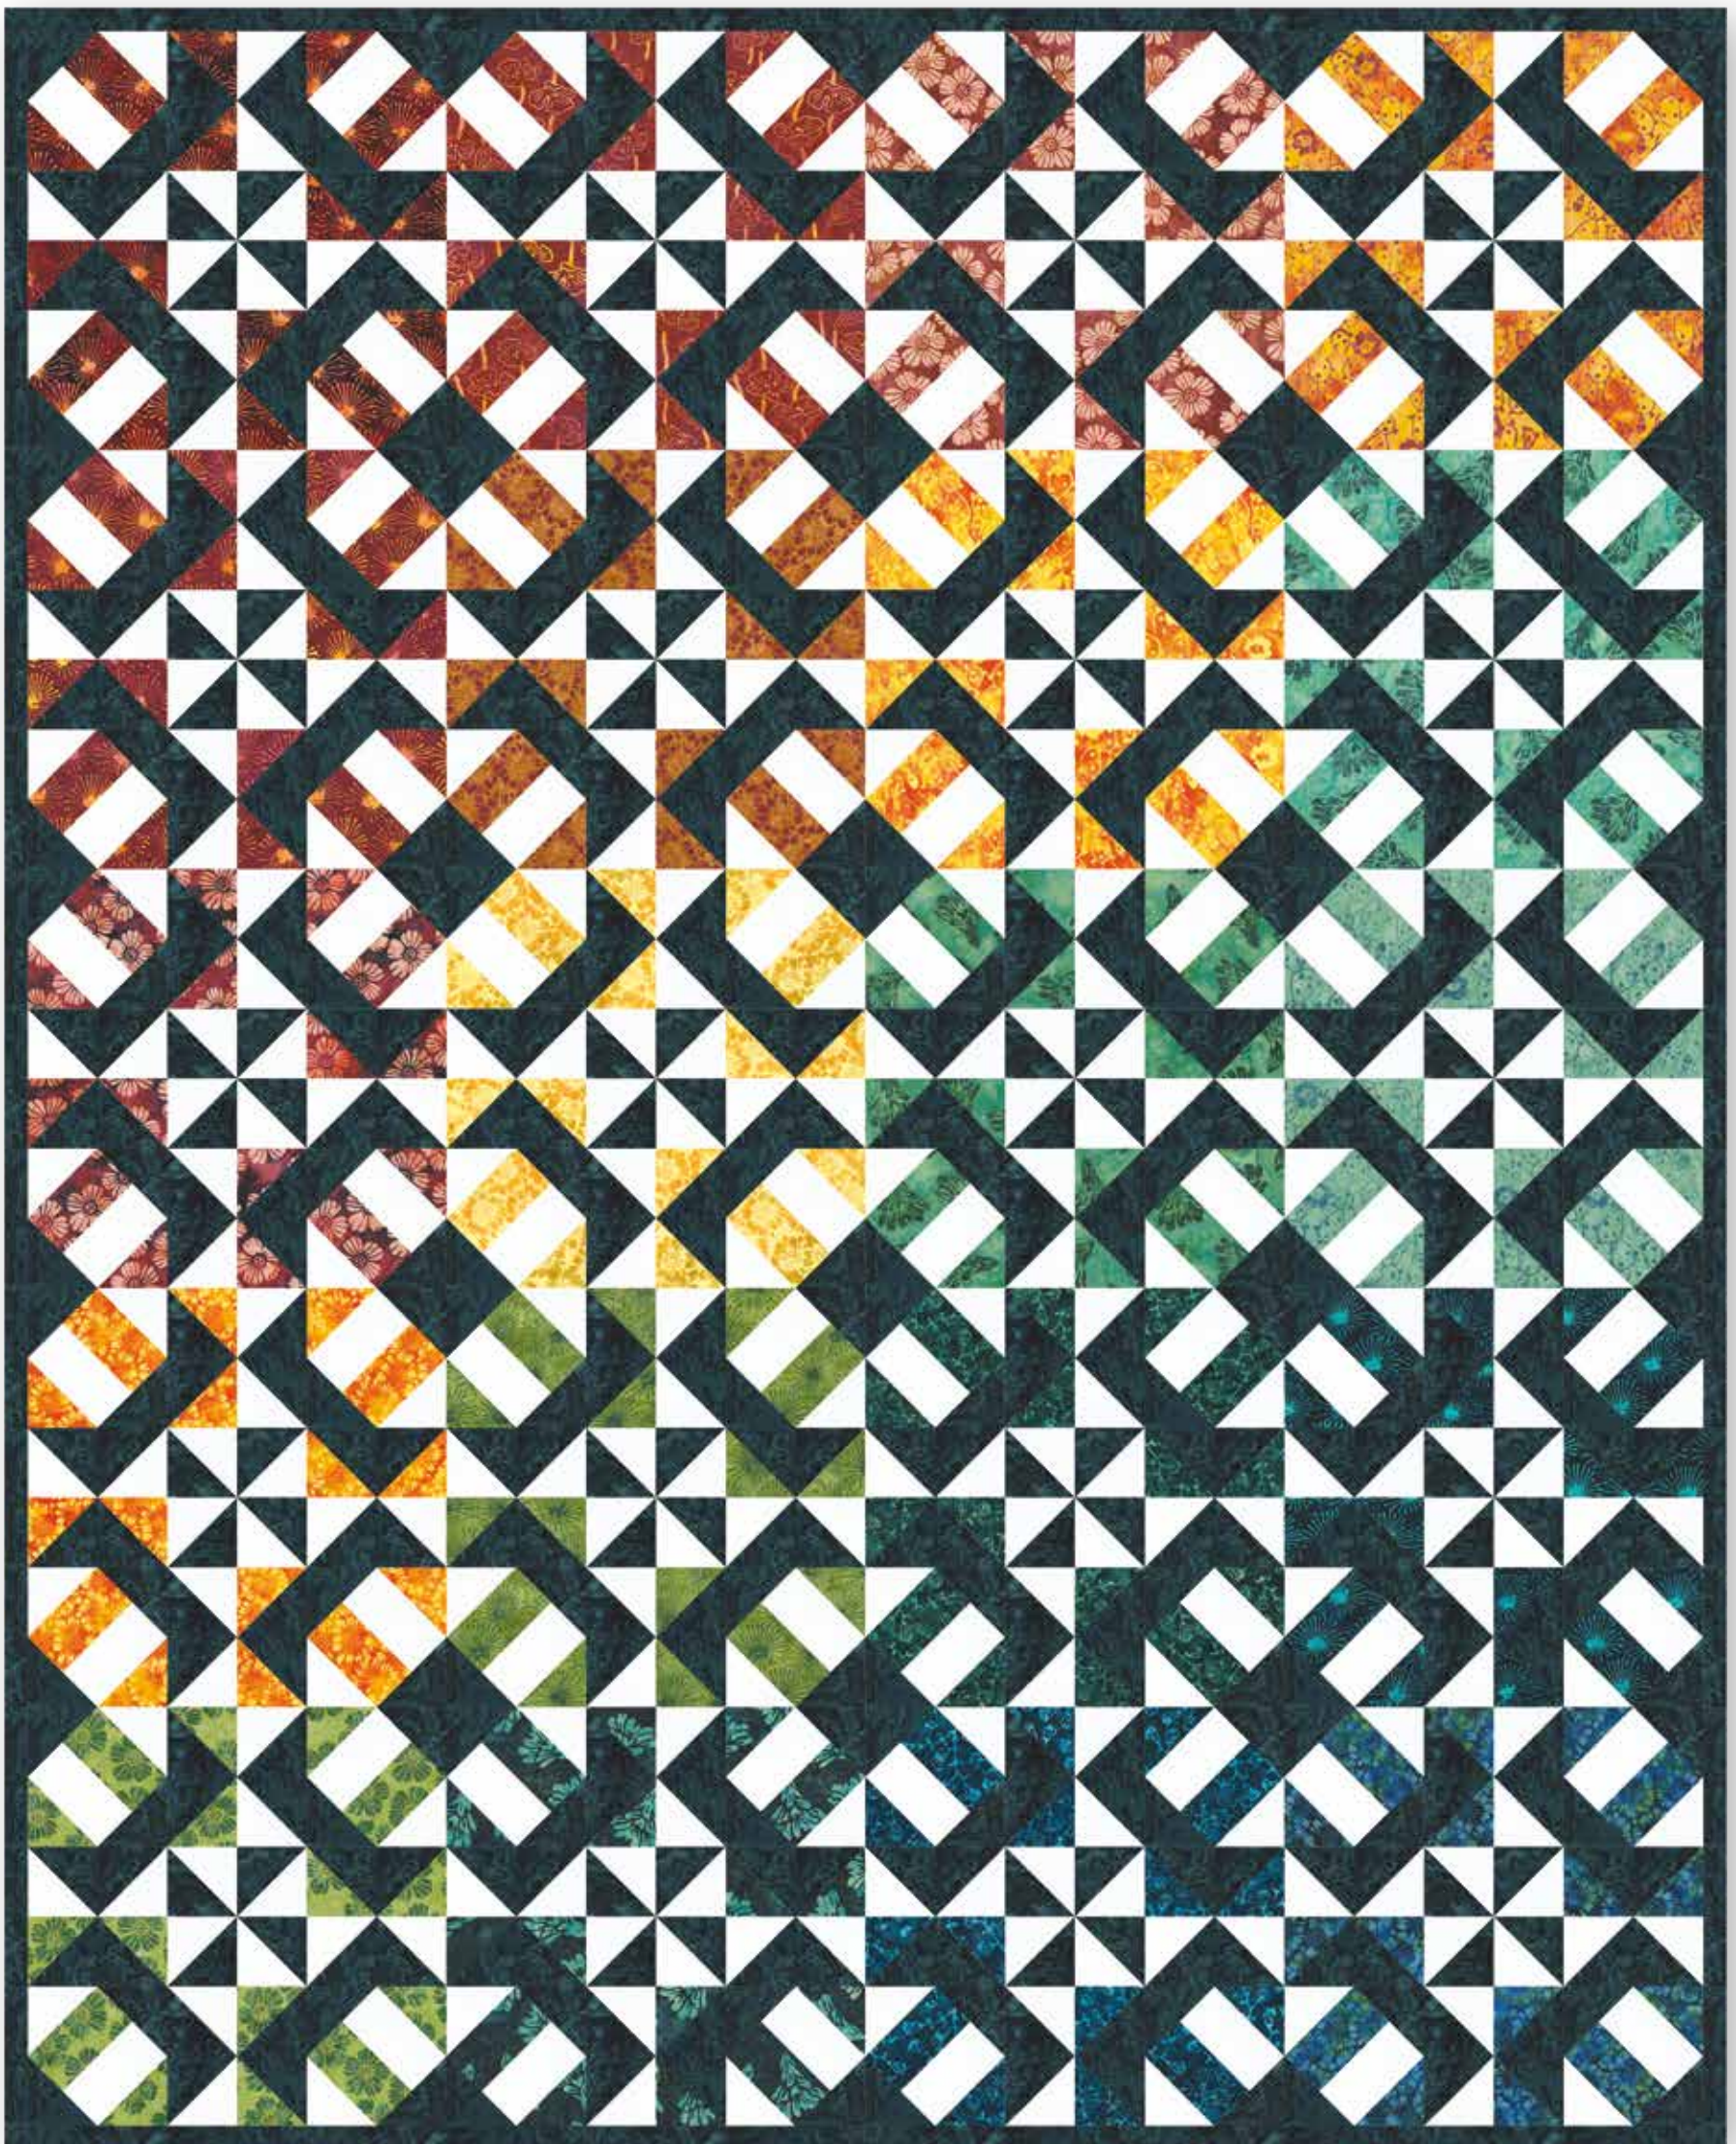

Corkscrew by Happy Quilting

Quilt Size 72" x 90"

estimated requirements

1/8 Yard of Each

BT23960-274	BT23963-235	BT23964-619
BT23960-678	BT23963-253	BT23965-166
BT23960-714	BT23963-306	BT23965-306
BT23961-202	BT23963-639	BT23966-235
BT23961-227	BT23964-225	BT23966-283
BT23961-327	BT23964-304	BT23966-659
BT23962-614	BT23964-327	

Additional Fabrics

- 3 1/2 Yards BT21000-166 Hand-Dye
- 3 Yards BT21000-111-15 Hand-Dye  
(Background)
- 2/3 Yard BT21000-166 Hand-Dye (Binding)
- 2 1/4 Yards BTWB151 Hand-Dye (Backing)

P125-CORKSCREW  
Quilt Pattern