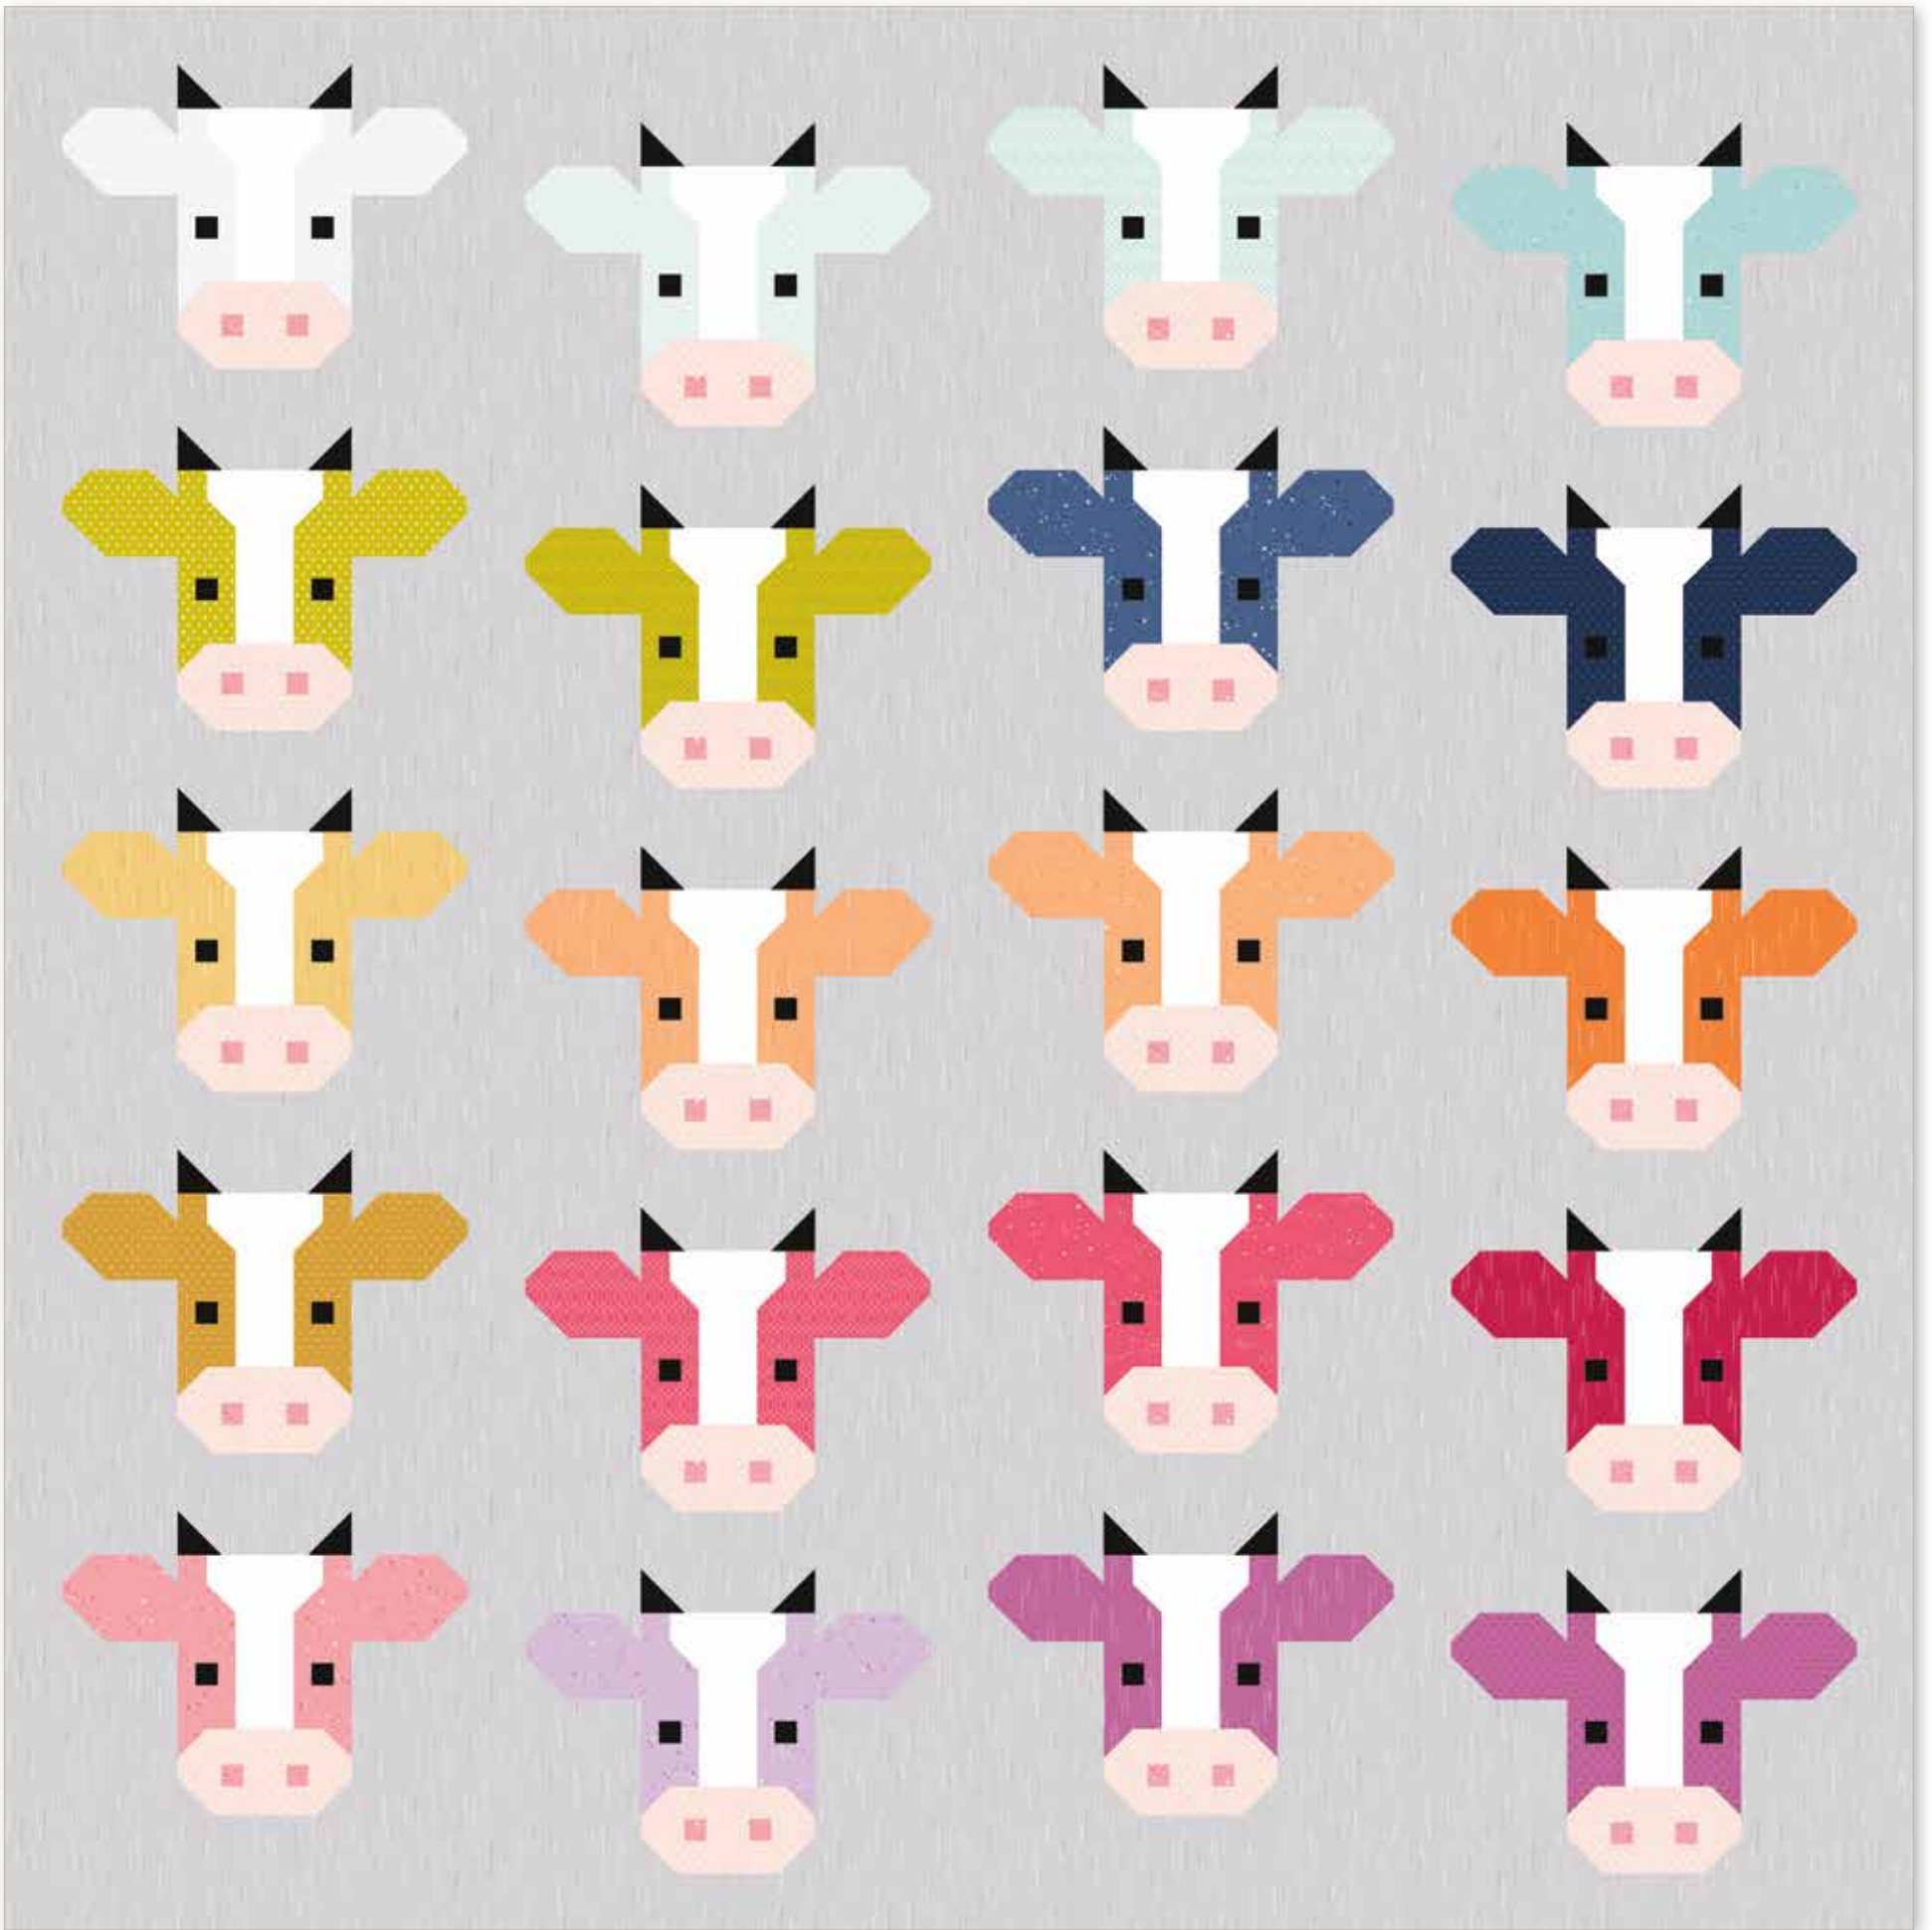

Annabelle by **Fran Gulick**

Quilt Size 66" x 70"

estimated **requirements**

(1) 10-16460-42 10" Stacker

1/2 Yard of Each

C16460-BLUSH Foils

C120-RILEYWHITE Confetti Cotton

Additional Fabrics

1/8 Yard C16463-PINK Starlight

1/4 Yard C120-RILEYBLACK Confetti Cotton

3 7/8 Yards C16461-GRAY Raindrops (Background & Binding)

2 1/8 Yards WB640-SILVER Dapple Dot (Backing)

Pre-order the
P173-ANNABELLE
Quilt Pattern