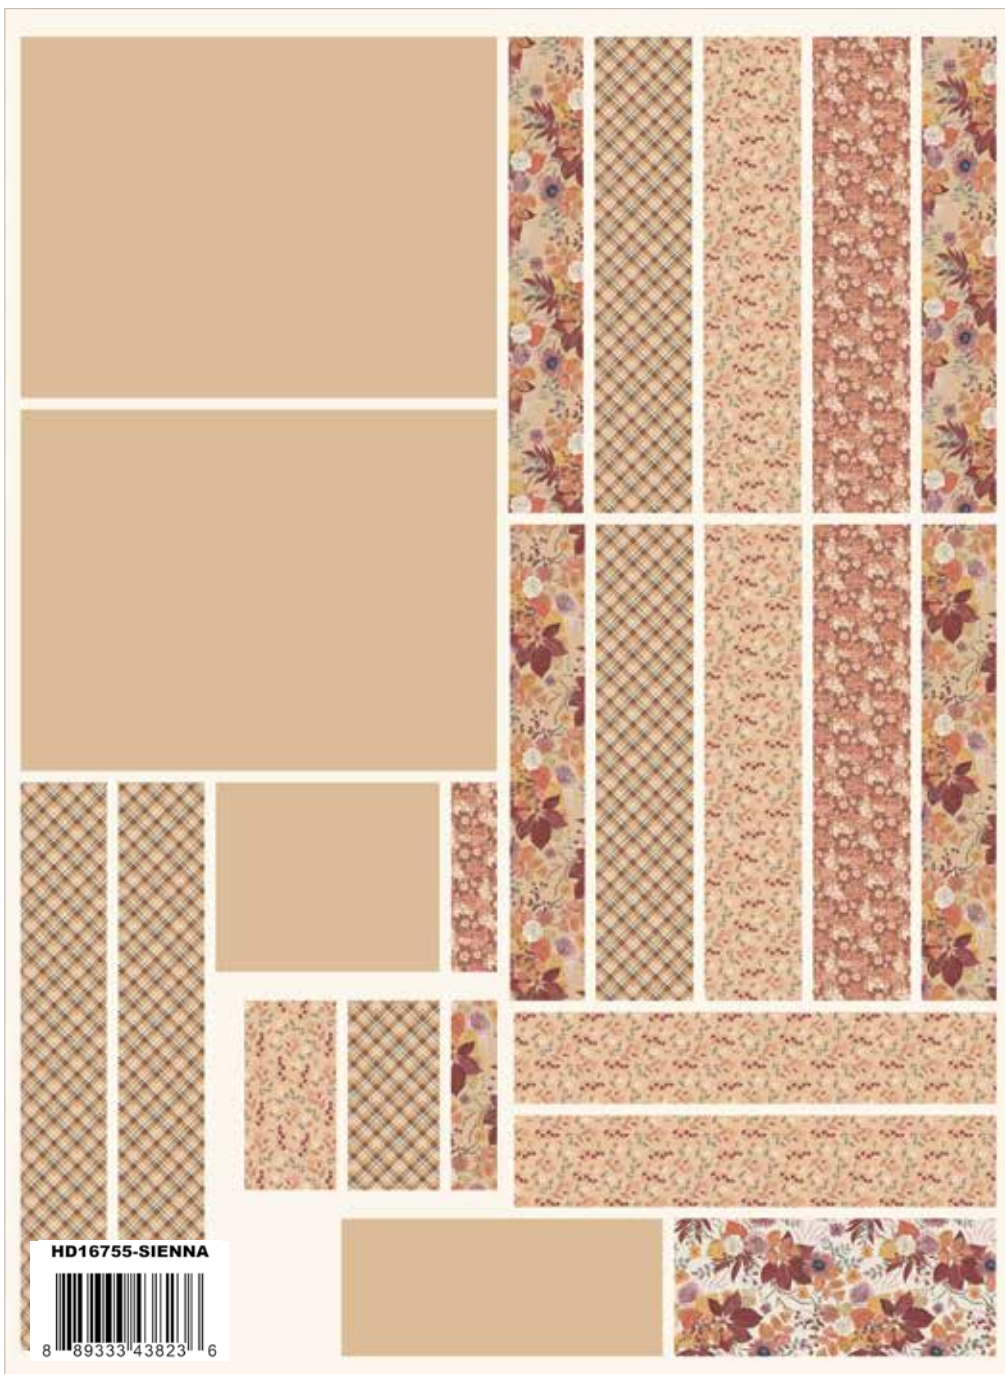

Sienna Cottage Core Tote Home Dec Panel (5 panels per bolt)
Scaled to 12% | Actual Size is 44" x 60"