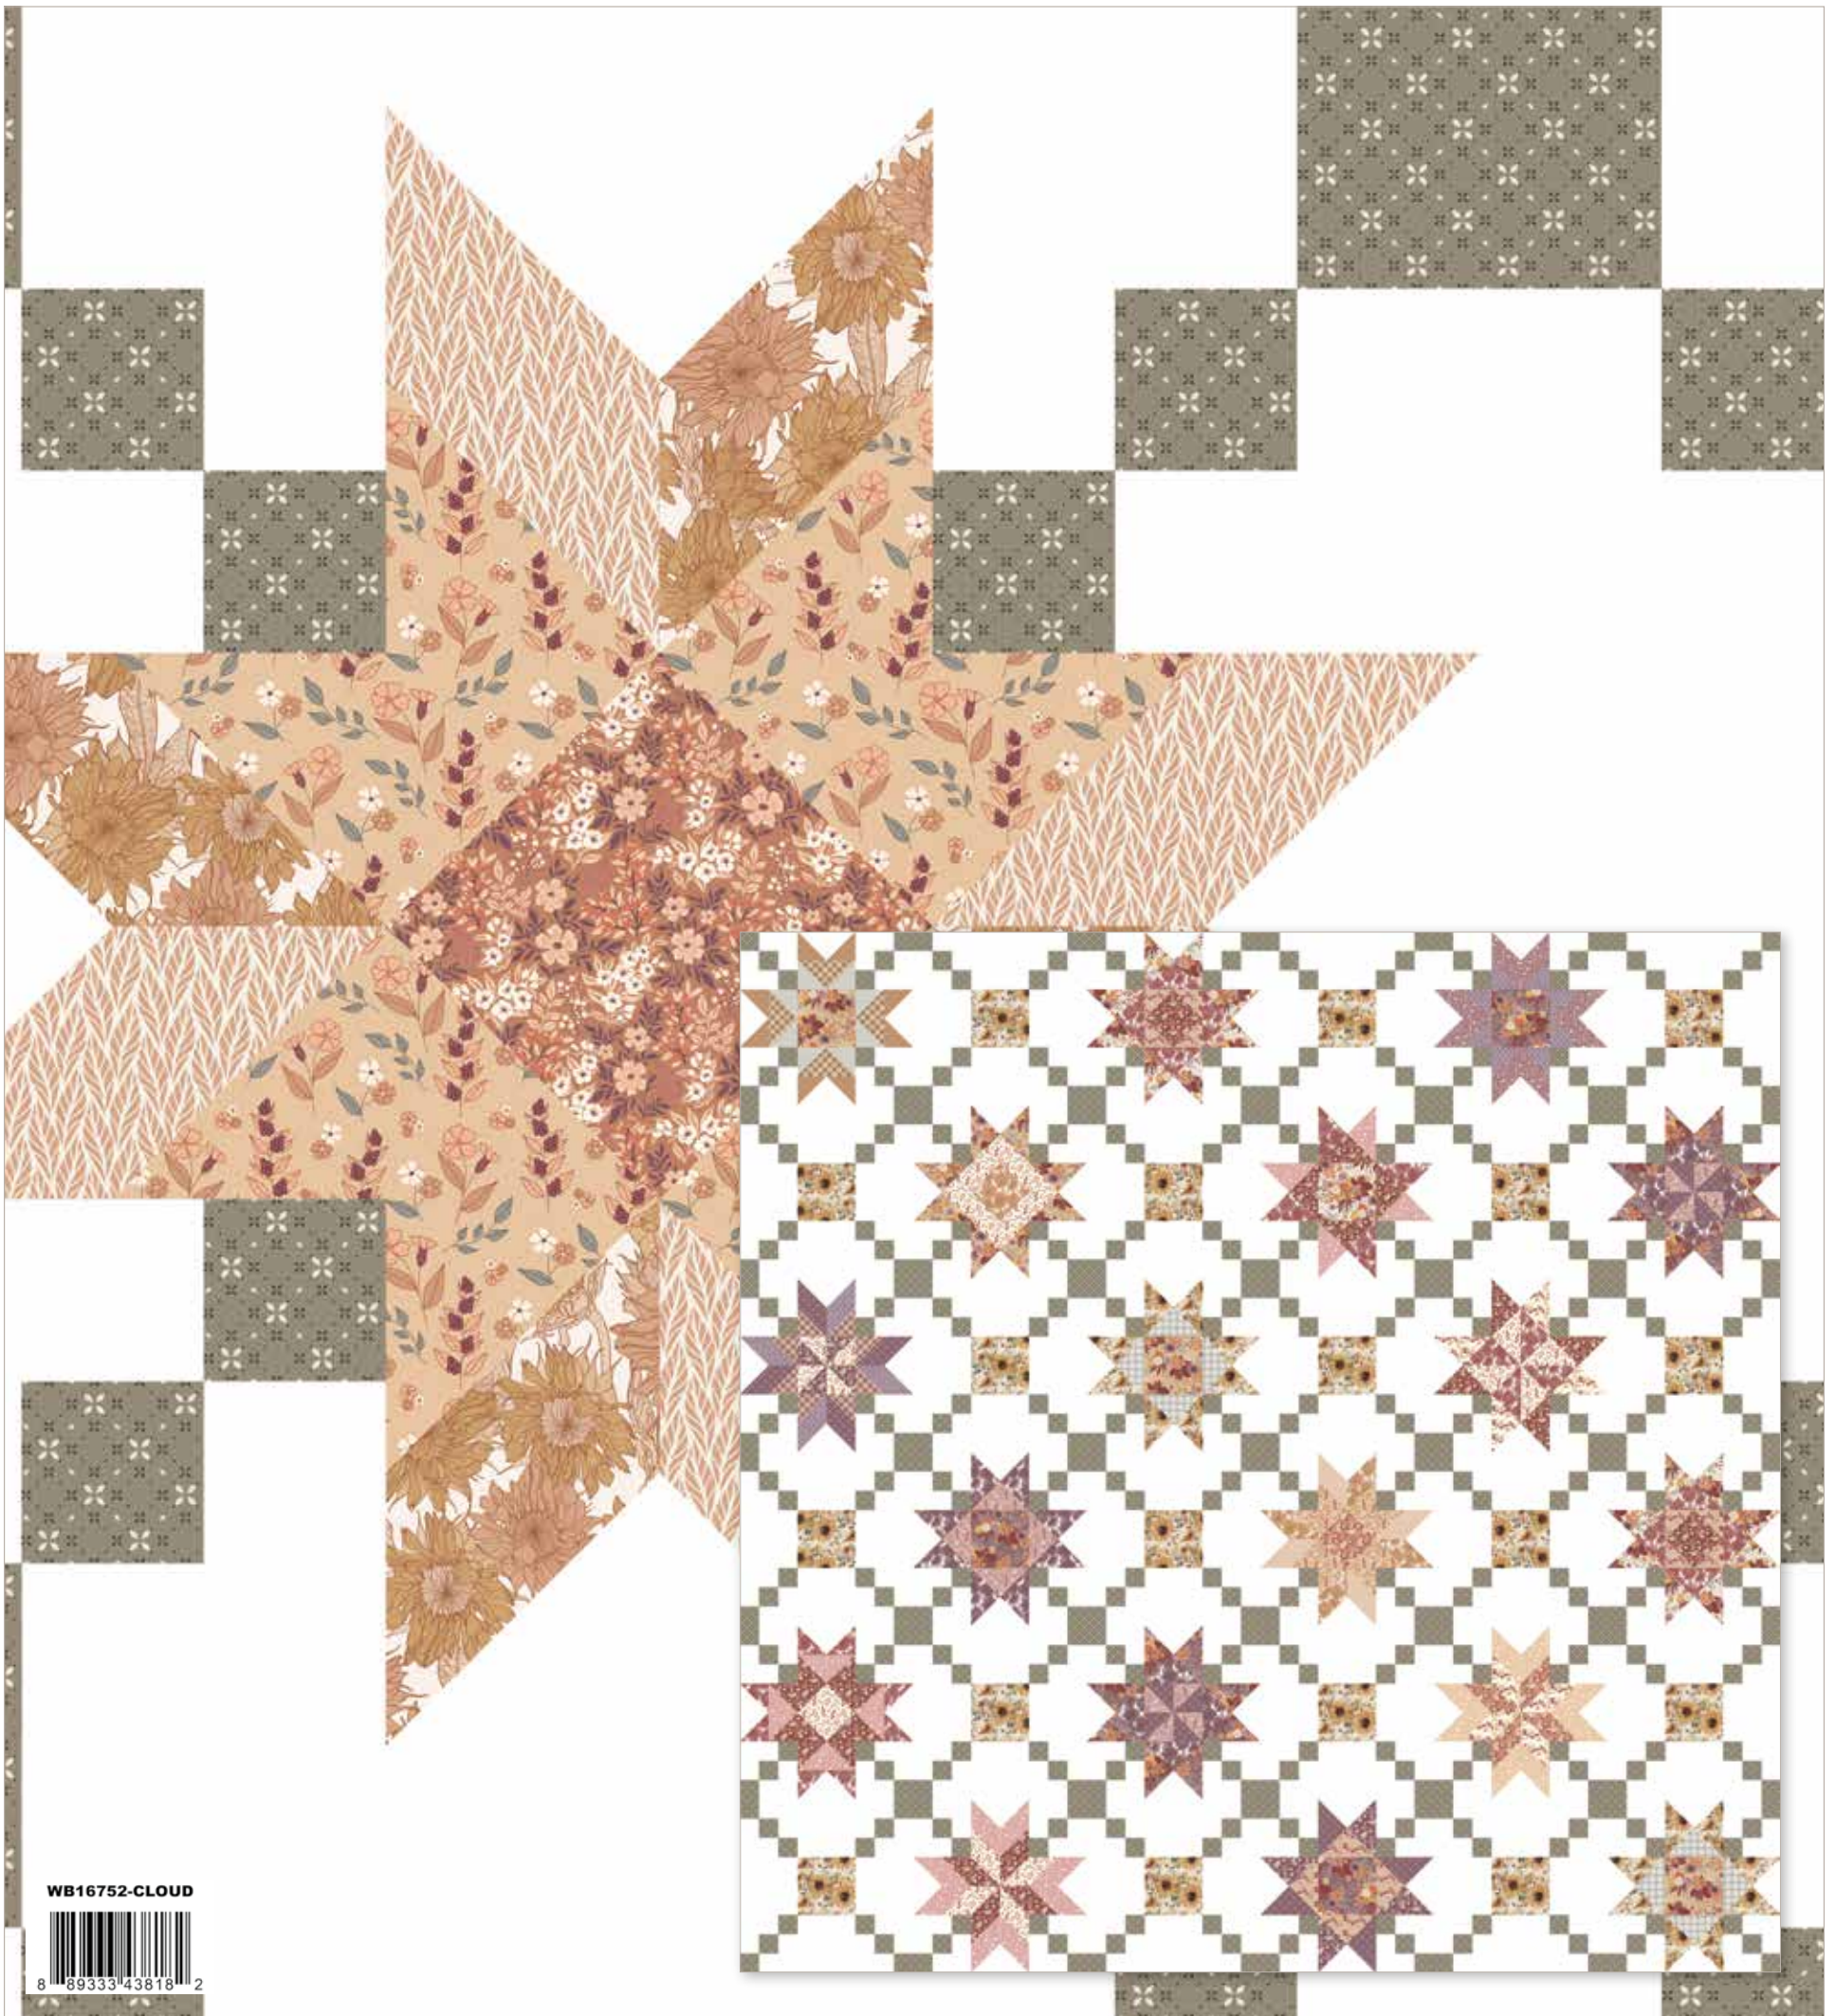

Evening on the Prairie 107/108" Wide Backs

WB16752-CLOUD