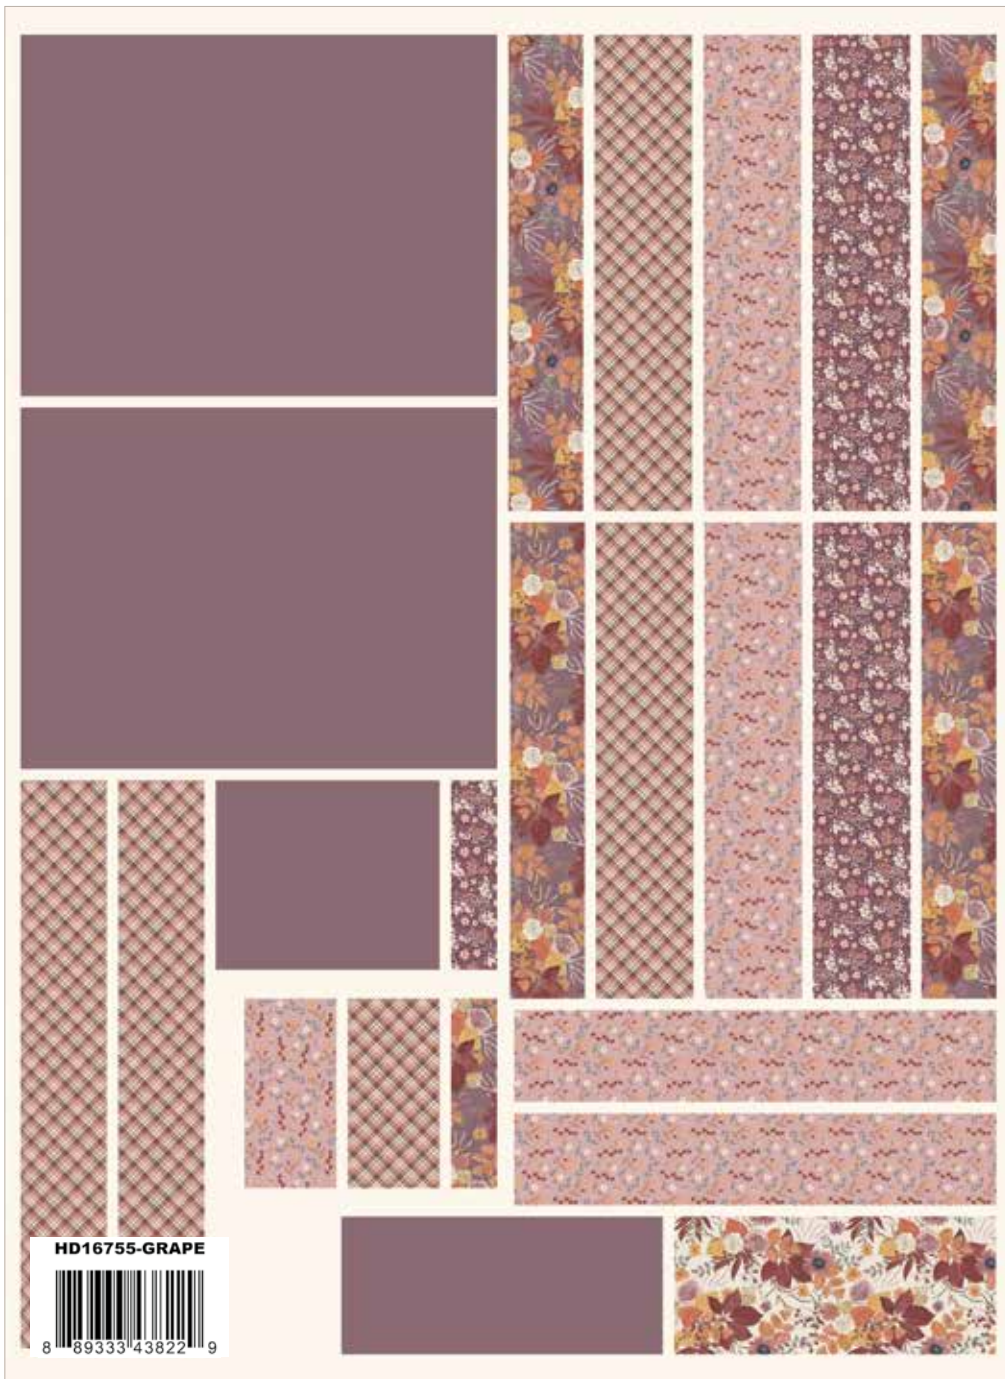

Evening on the Prairie Cottage Core Tote Home Dec Panels

Grape Cottage Core Tote Home Dec Panel (5 panels per bolt)
Scaled to 12% | Actual Size is 44" x 60"