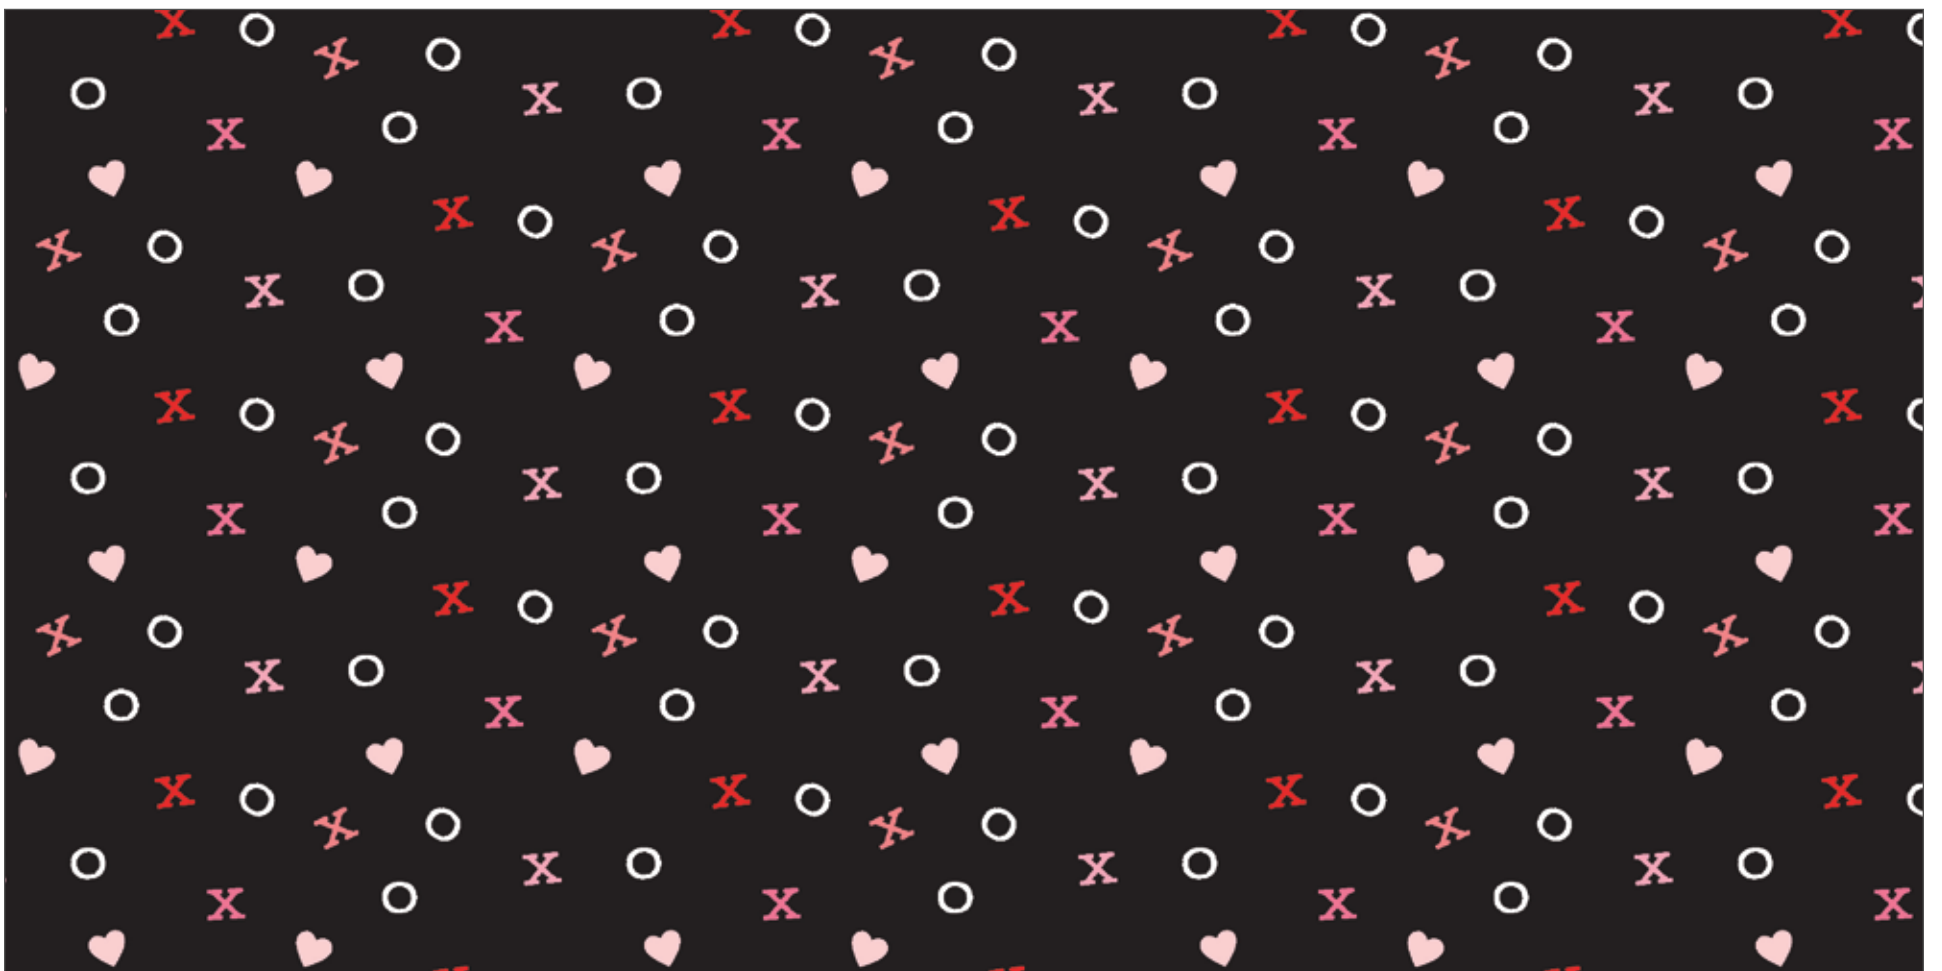

P11286-BLACK

Red I Love You Panel
Scaled to 14% | Actual Size is 36" x 43½"

P11286-RED

White I Love You Panel
Scaled to 14% | Actual Size is 36" x 43½"

P11286-WHITE

C11281 Blush Falling in Love Floral

C11282 Red Falling in Love Swirls

C11283 Black Falling in Love Xs and Os

C11280 Red Falling in Love Main

Shown as Repeat 44" x 36"

About the Line

Dani Mogstad
@dmogstad

"You can't blame gravity for falling in love."
– Albert Einstein

Falling in Love by Dani Mogstad captures those romantic moments we all adore. You'll find bouquets, love notes, balloons, chocolates and more on the main print. Coordinating prints enchant us with swirls, tulips, plaids and the ever-flirty Xs and Os. You'll love the passionate palette of reds, pinks, white and black. And you'll swoon over the lovey-dovey panels and the Cupid & Co. Special Delivery truck.