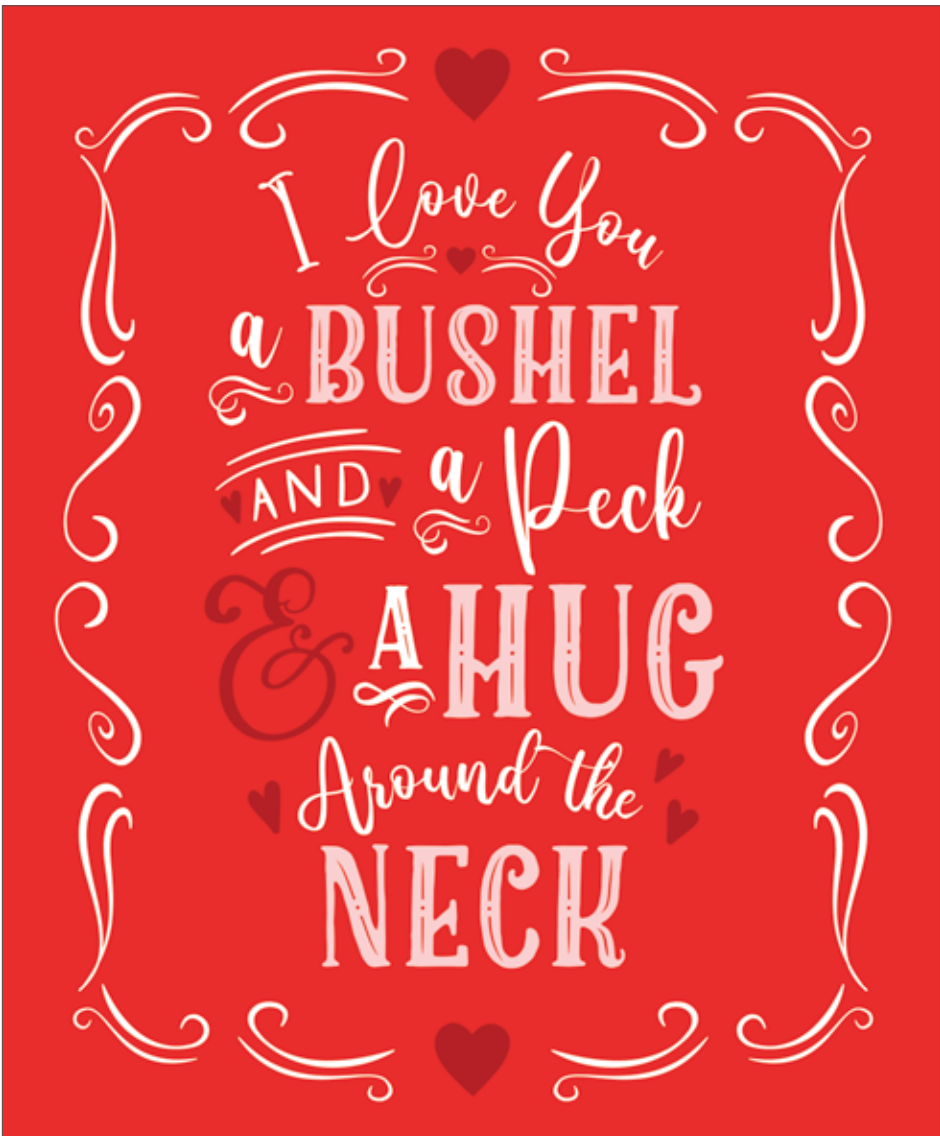

Red I Love You Panel
Scaled to 14% | Actual Size is 36" x 43½"

P11286-RED