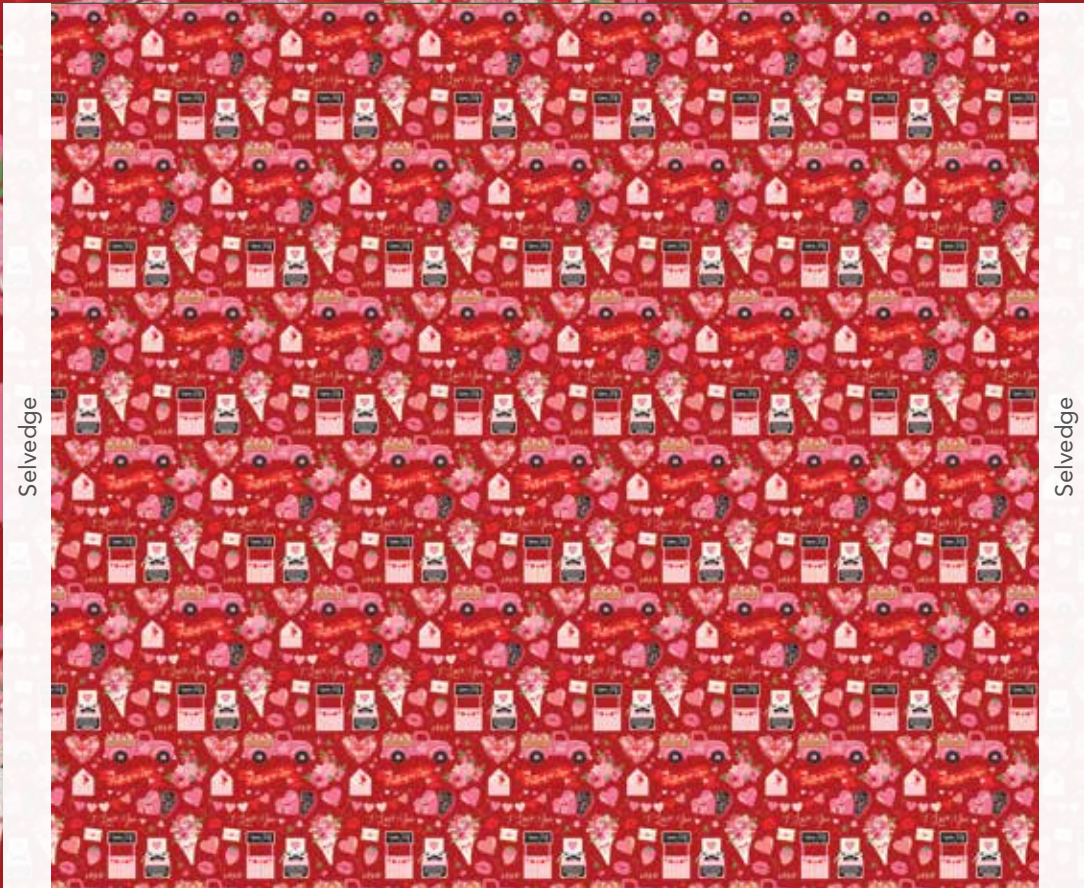

P11286-BLACK

Red I Love You Panel
Scaled to 14% | Actual Size is 36" x 43½"

P11286-RED

White I Love You Panel
Scaled to 14% | Actual Size is 36" x 43½"

P11286-WHITE

C11281 Blush Falling in Love Floral

C11282 Red Falling in Love Swirls

C11283 Black Falling in Love Xs and Os

C11280 Red Falling in Love Main

Shown as Repeat 44" x 36"

About the Line

Dani Mogstad
@dmogstad

"You can't blame gravity for falling in love."
– Albert Einstein

Falling in Love by Dani Mogstad captures those romantic moments we all adore. You'll find bouquets, love notes, balloons, chocolates and more on the main print. Coordinating prints enchant us with swirls, tulips, plaids and the ever-flirty Xs and Os. You'll love the passionate palette of reds, pinks, white and black. And you'll swoon over the lovey-dovey panels and the Cupid & Co. Special Delivery truck.