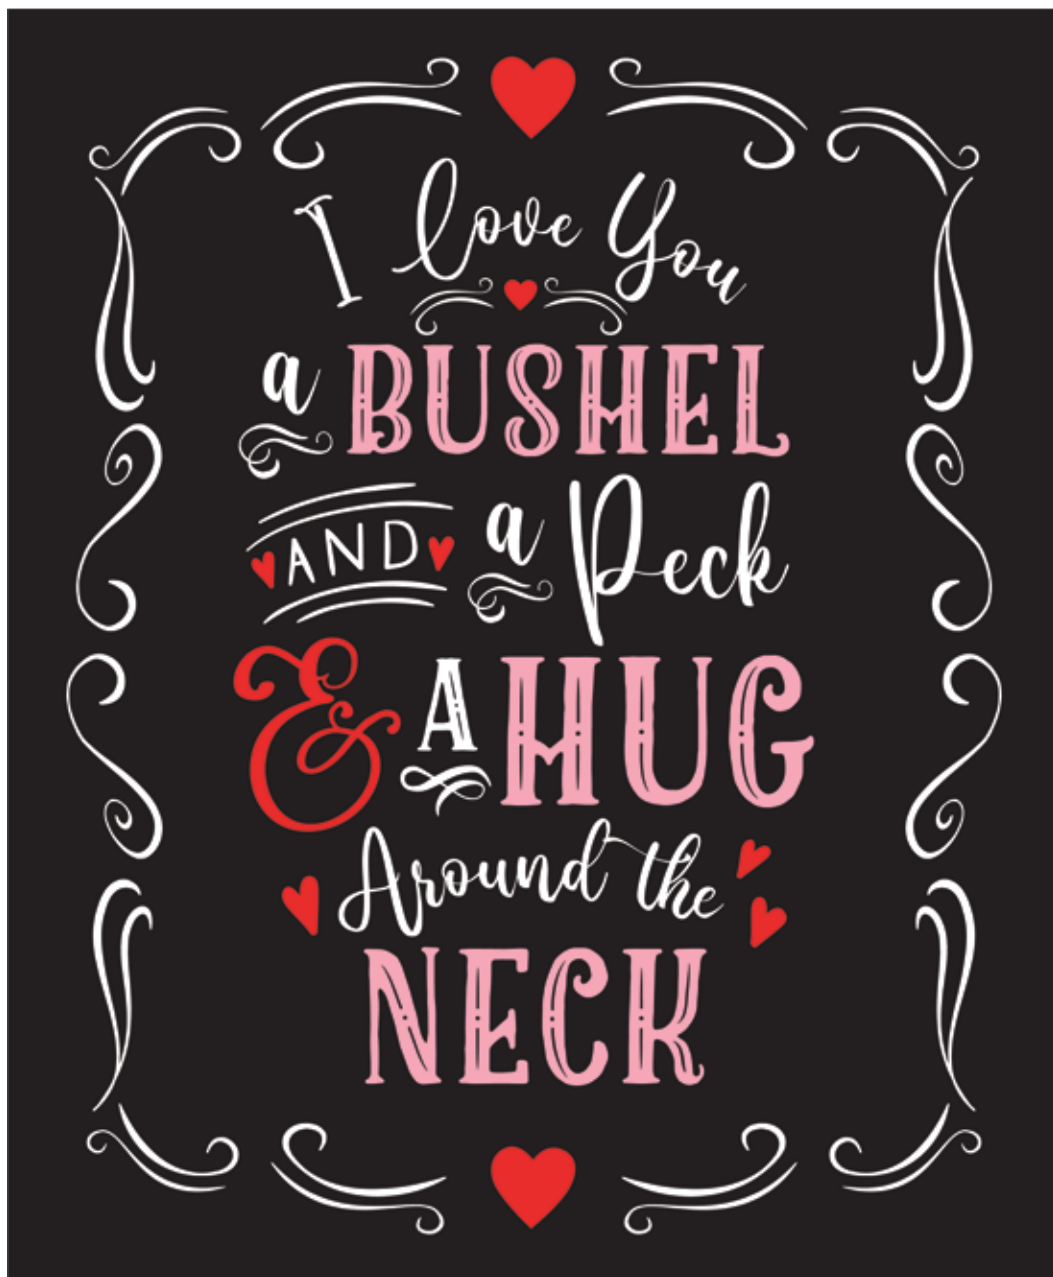

White Falling in Love Tulips

Blush Falling in Love Plaid

Pink Blossoms Bee Basics

Baby Pink Kisses

All the Pink Blossom (Reversed)

Red Pin Dot

I Love You Panels

Black I Love You Panel
Scaled to 15% | Actual Size is 36" x 43½"