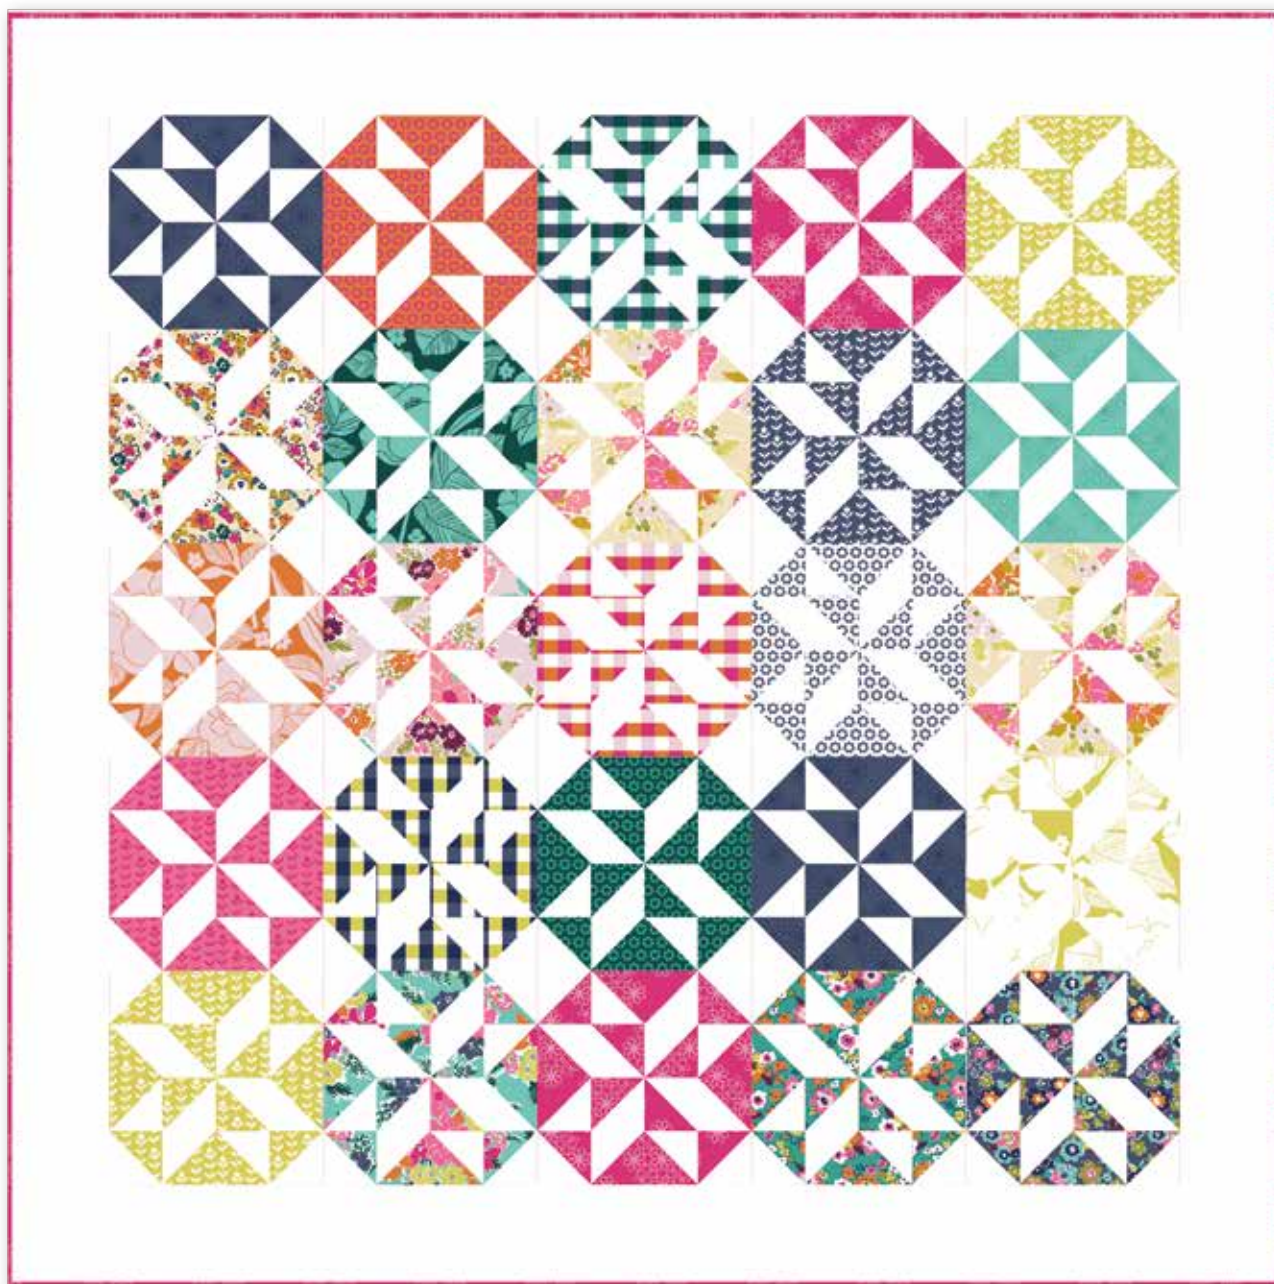

C805-MOSS

Moss lil' POP!

Daisy Days by Keera Job

Quilt Size 80" x 80"

Fabric Requirements

- 1 FQ-13980-24 Fat Quarter Bundle
- 1 Yard C13983 Magenta Outlined Floral
(Includes Binding)
- 5 Yards C120 Riley White Solid