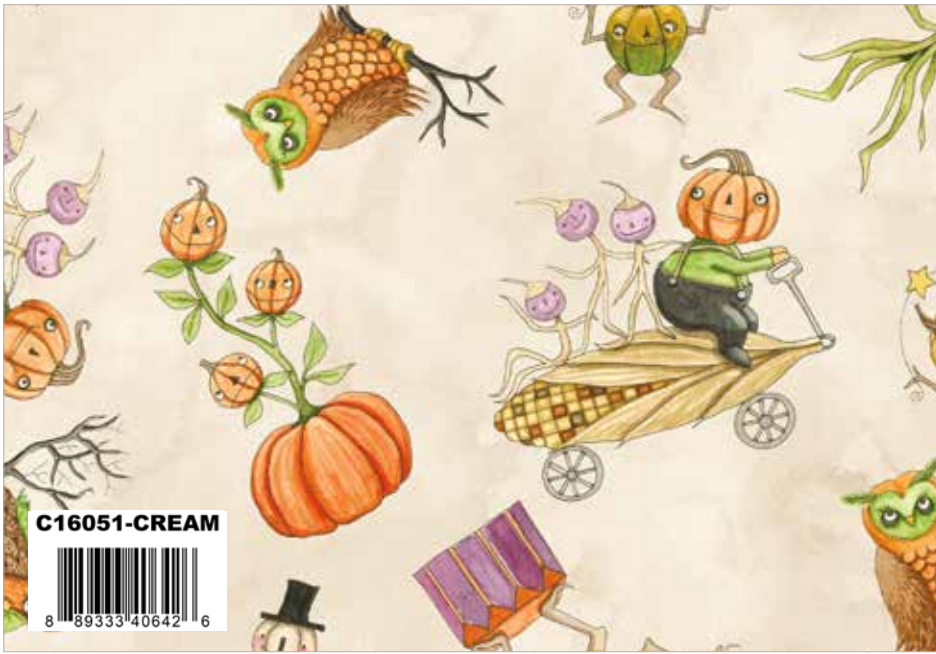

Grape Shade

C610-KEYLIME

Key Lime Texture

C16050-BLACK
8 89333 40641 9

Black Main

C16051-CREAM
8 89333 40642 6

Cream Gourds Toss

C16052-ORANGE
8 89333 40643 3