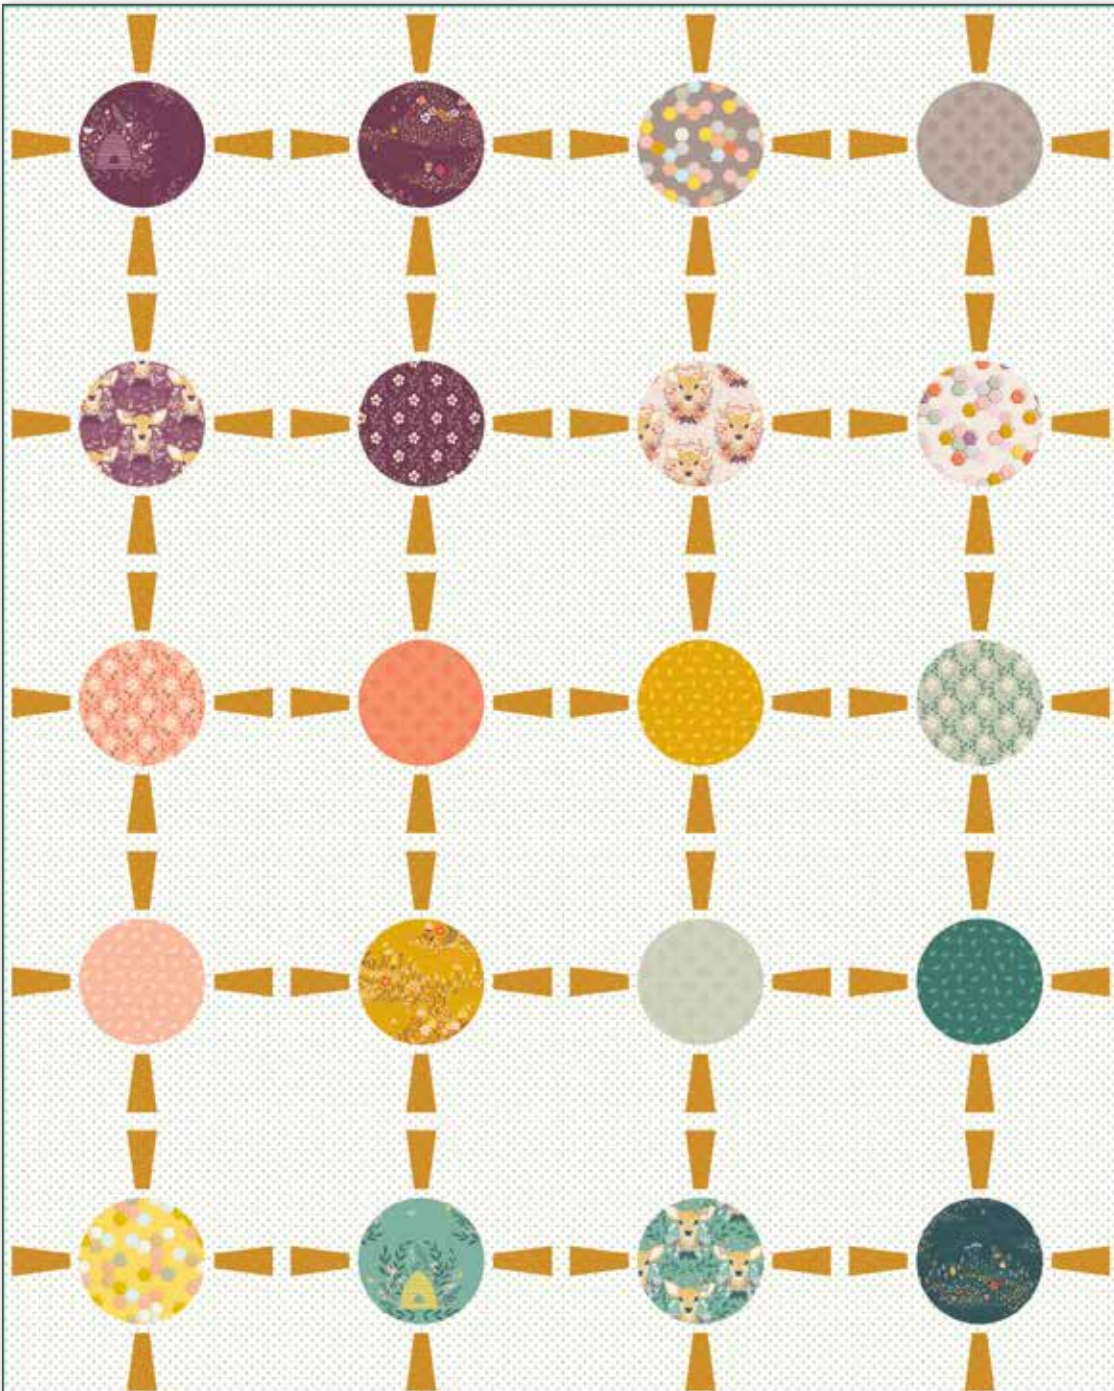

C11094 Grape Bloom

C11094 Sage Bloom

C11095 Salmon Garden Lattice

C11096 Apricot Bees

Pre-order the
P163 Horizon Lines
Quilt Pattern

Connection Point by Allie Perry of Taren Studios

Quilt Size 62" x 77 1/2"