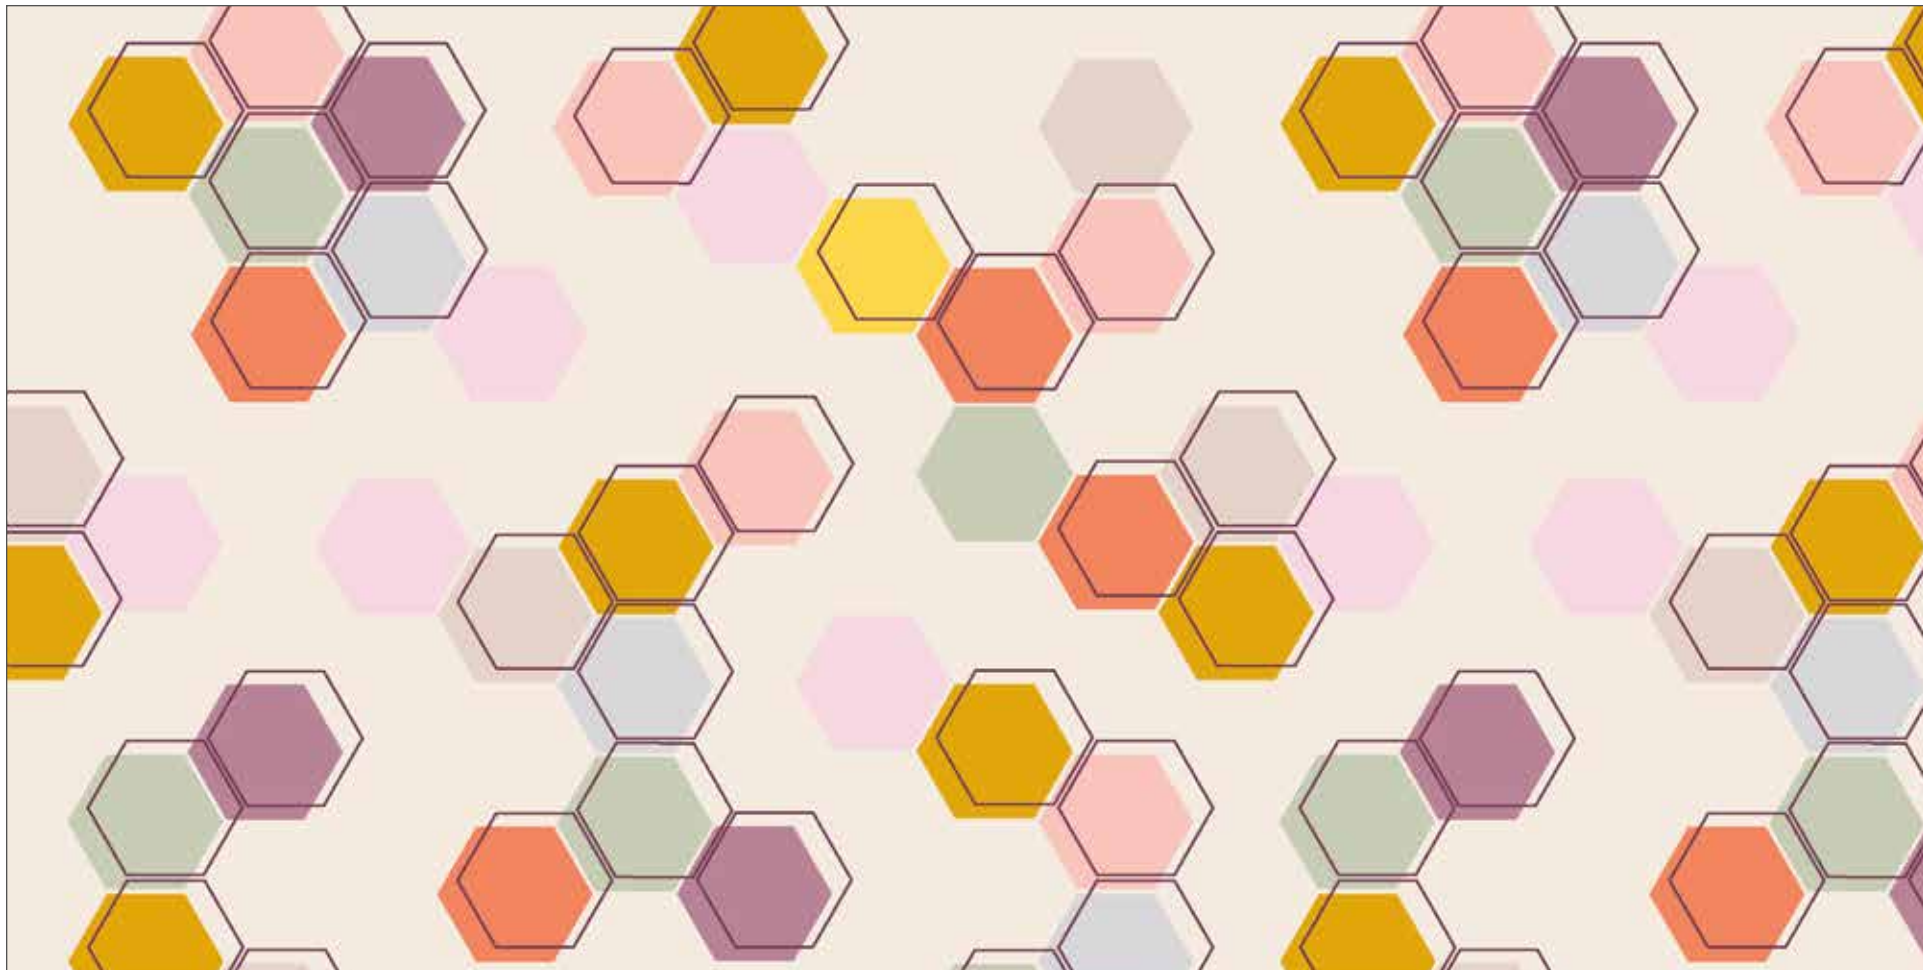

C11093 Honey Harmony Honeycomb