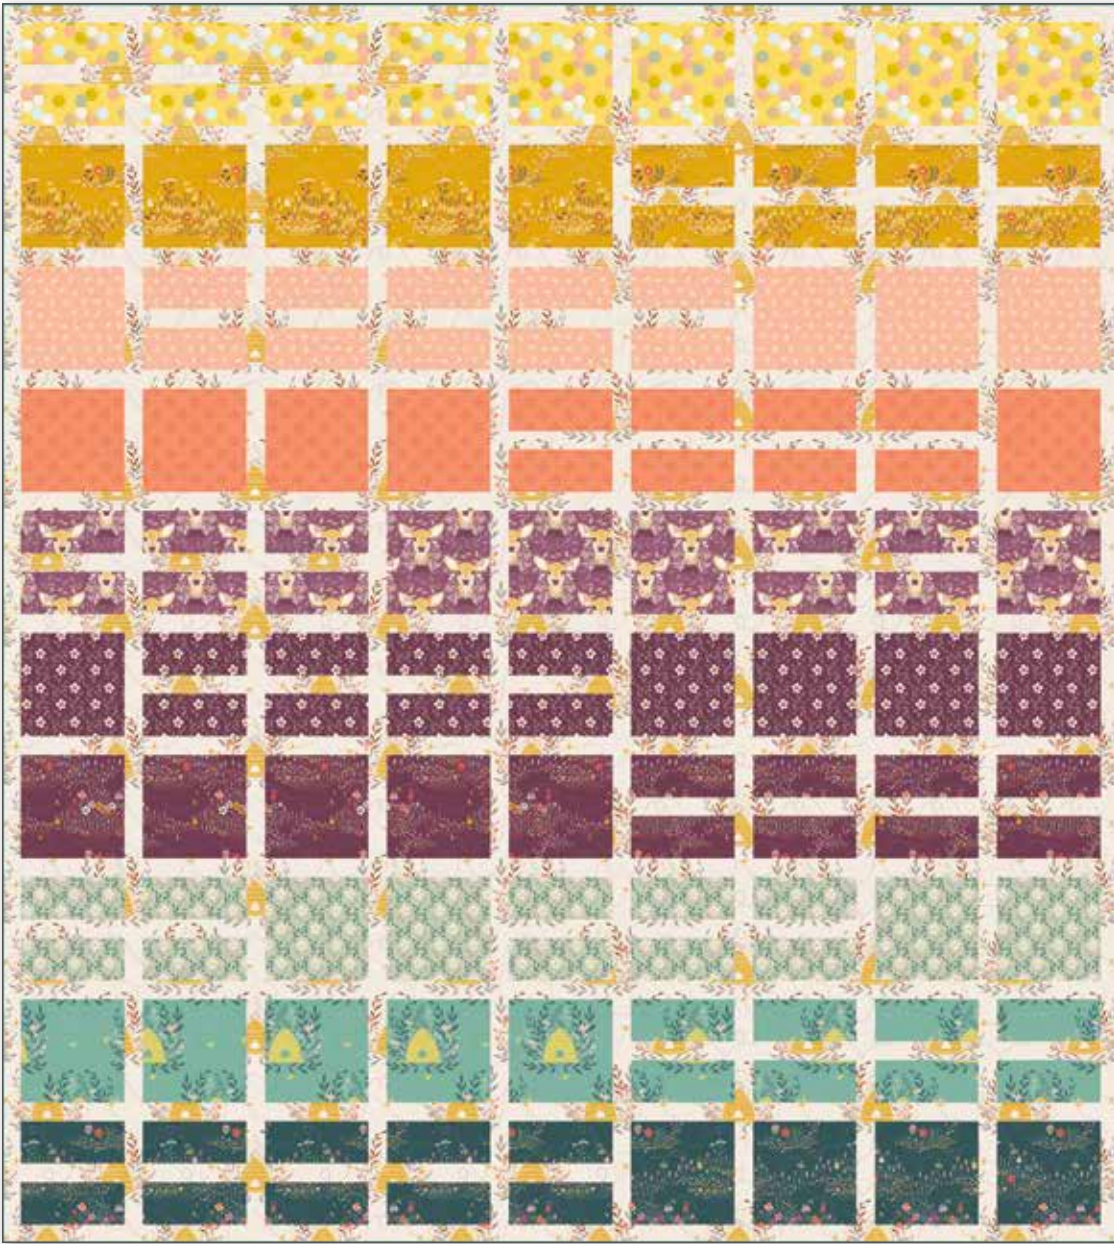

Horizon Lines by Allie Perry of Taren Studios

Quilt Size 59 1/2" x 66"

Fabric Requirements

1 3/4 Yard C11090 Cream Main

Fat Quarter of Each:

C11090 Sea Foam Main

C11091 Grape Oh Deer

C11092 Honey Buzzing Meadow

C11092 Grape Buzzing Meadow

C11092 Spruce Buzzing Meadow

C11093 Sunshine Honeycomb

C11094 Grape Bloom

C11094 Sage Bloom

C11095 Salmon Garden Lattice

C11096 Apricot Bees

Pre-order the
P163 Horizon Lines
Quilt Pattern