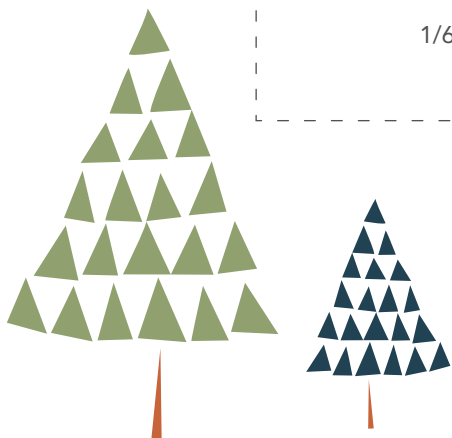

IN THE FOREST

In the Forest by Primrose Cottage Quilts

Fabric Requirements

1 P8955 Navy/Mustard In the Forest Panel

1/6 Yard C8950 Cream Main

1/6 Yard C8950 Gray Main

1 Yard C8951 Navy Trees

1/6 Yard C8952 Green Bear and Fox

1/3 Yard C8954 Blue Cluster Dots

1/8 Yard C8954 Green Cluster Dots

1/8 Yard C8954 Navy Cluster Dots

1 1/3 Yards C120 Riley Cloud Solid

5/8 Yard Binding