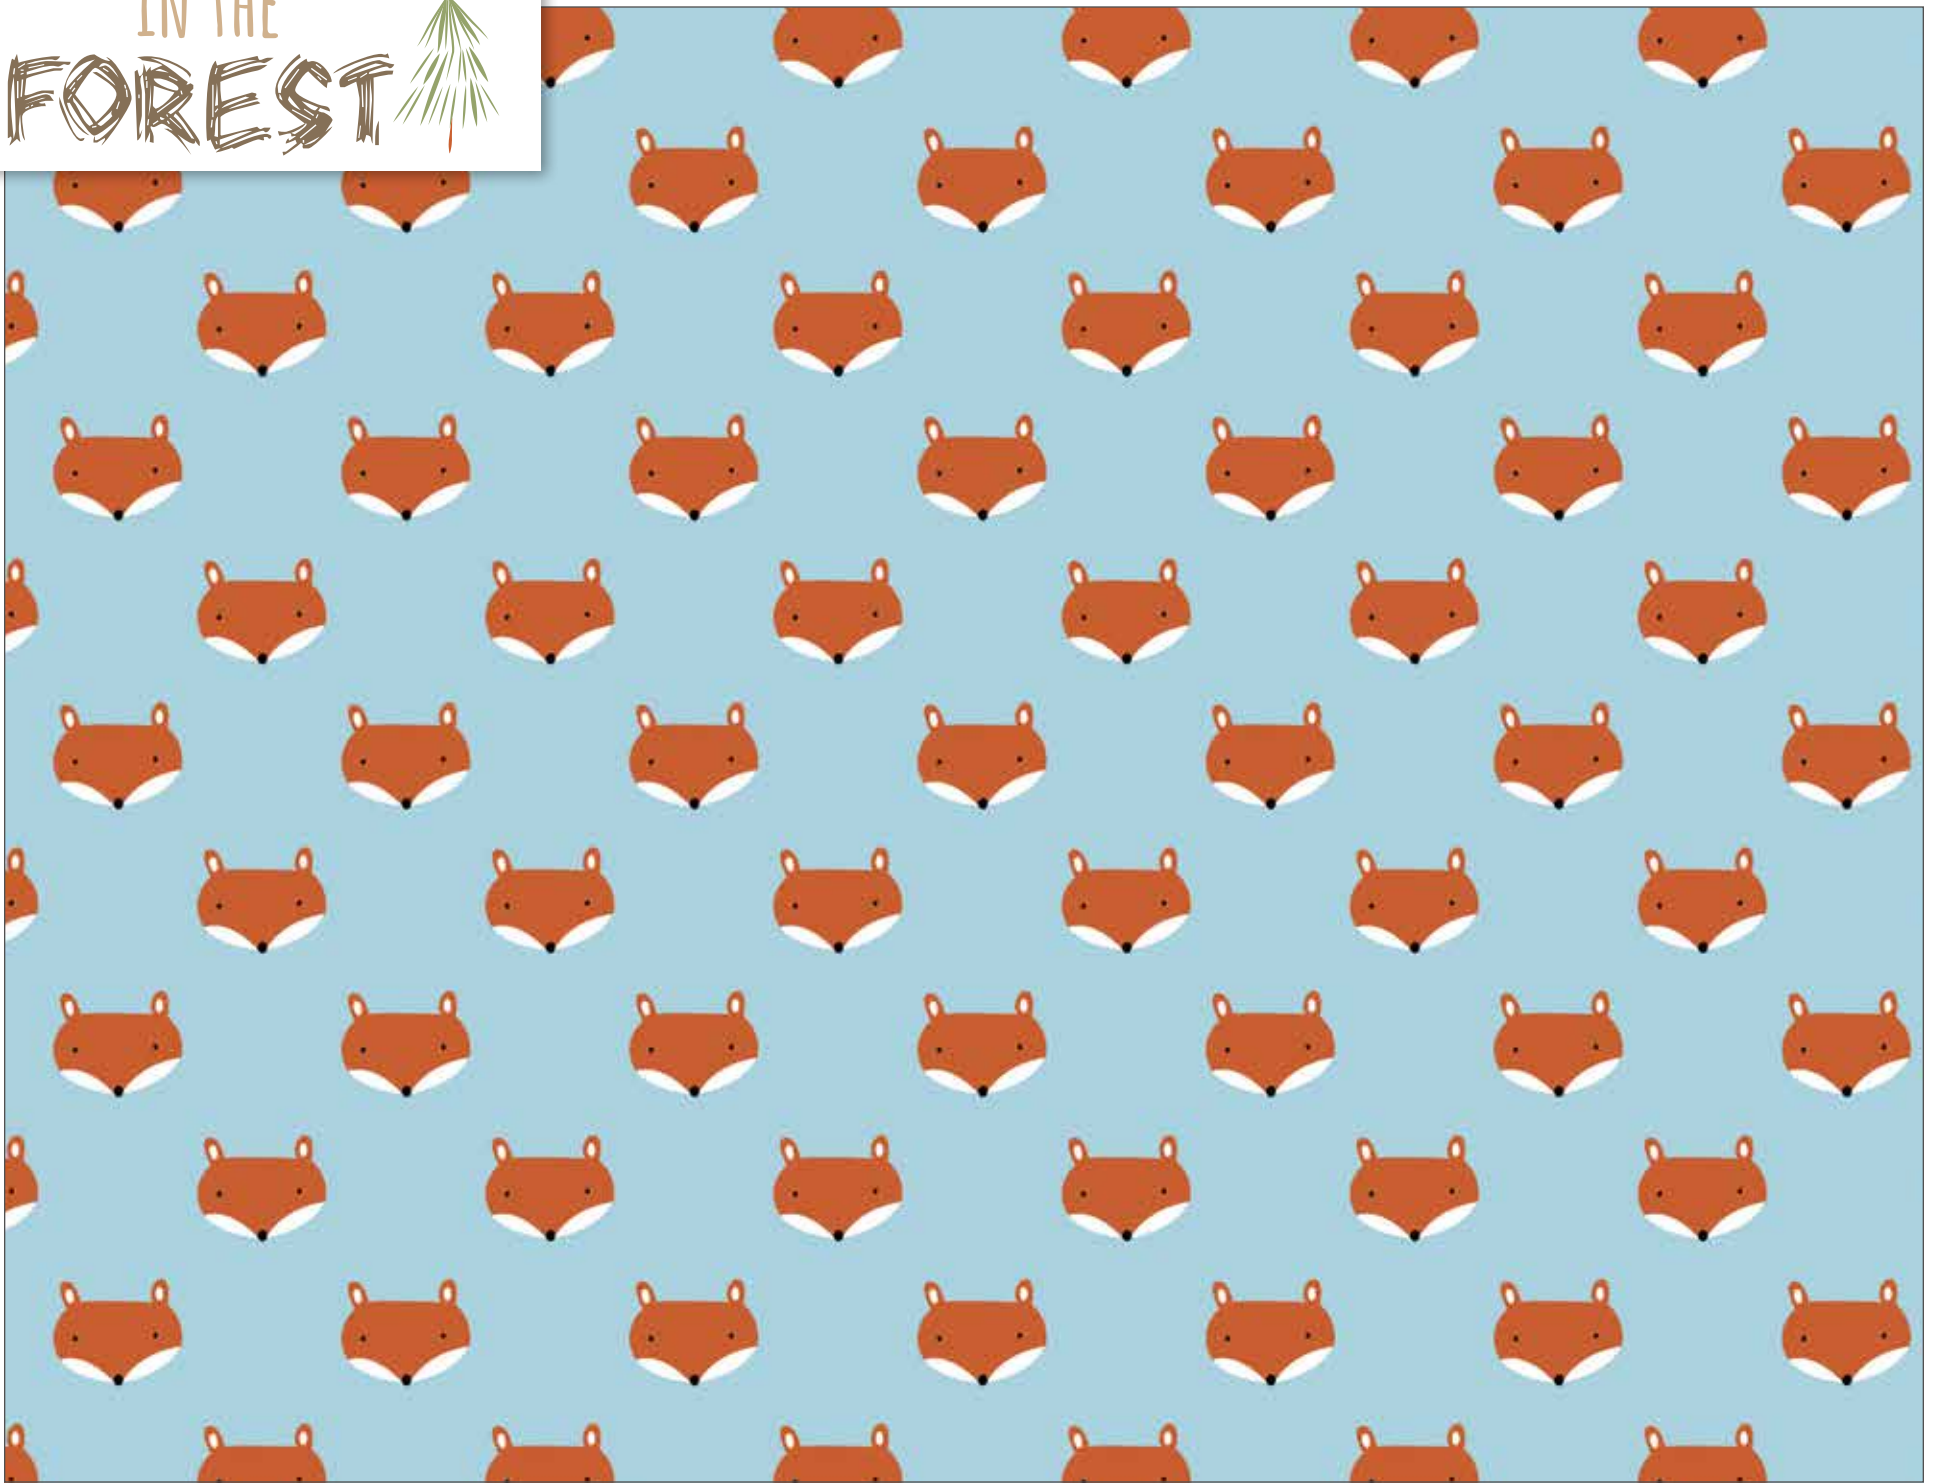

IN THE
FOREST

©2019 RILEY BLAKE DESIGNS

ALL PRINTS AVAILABLE IN 100% FINE COTTON

C8953 Blue Forest Fox Heads