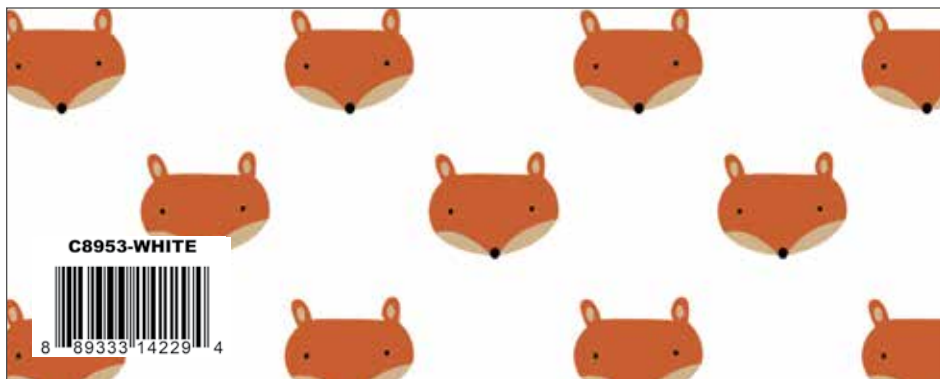

Gray Forest Bear and Fox

C8953-WHITE
8 89333 14229 4