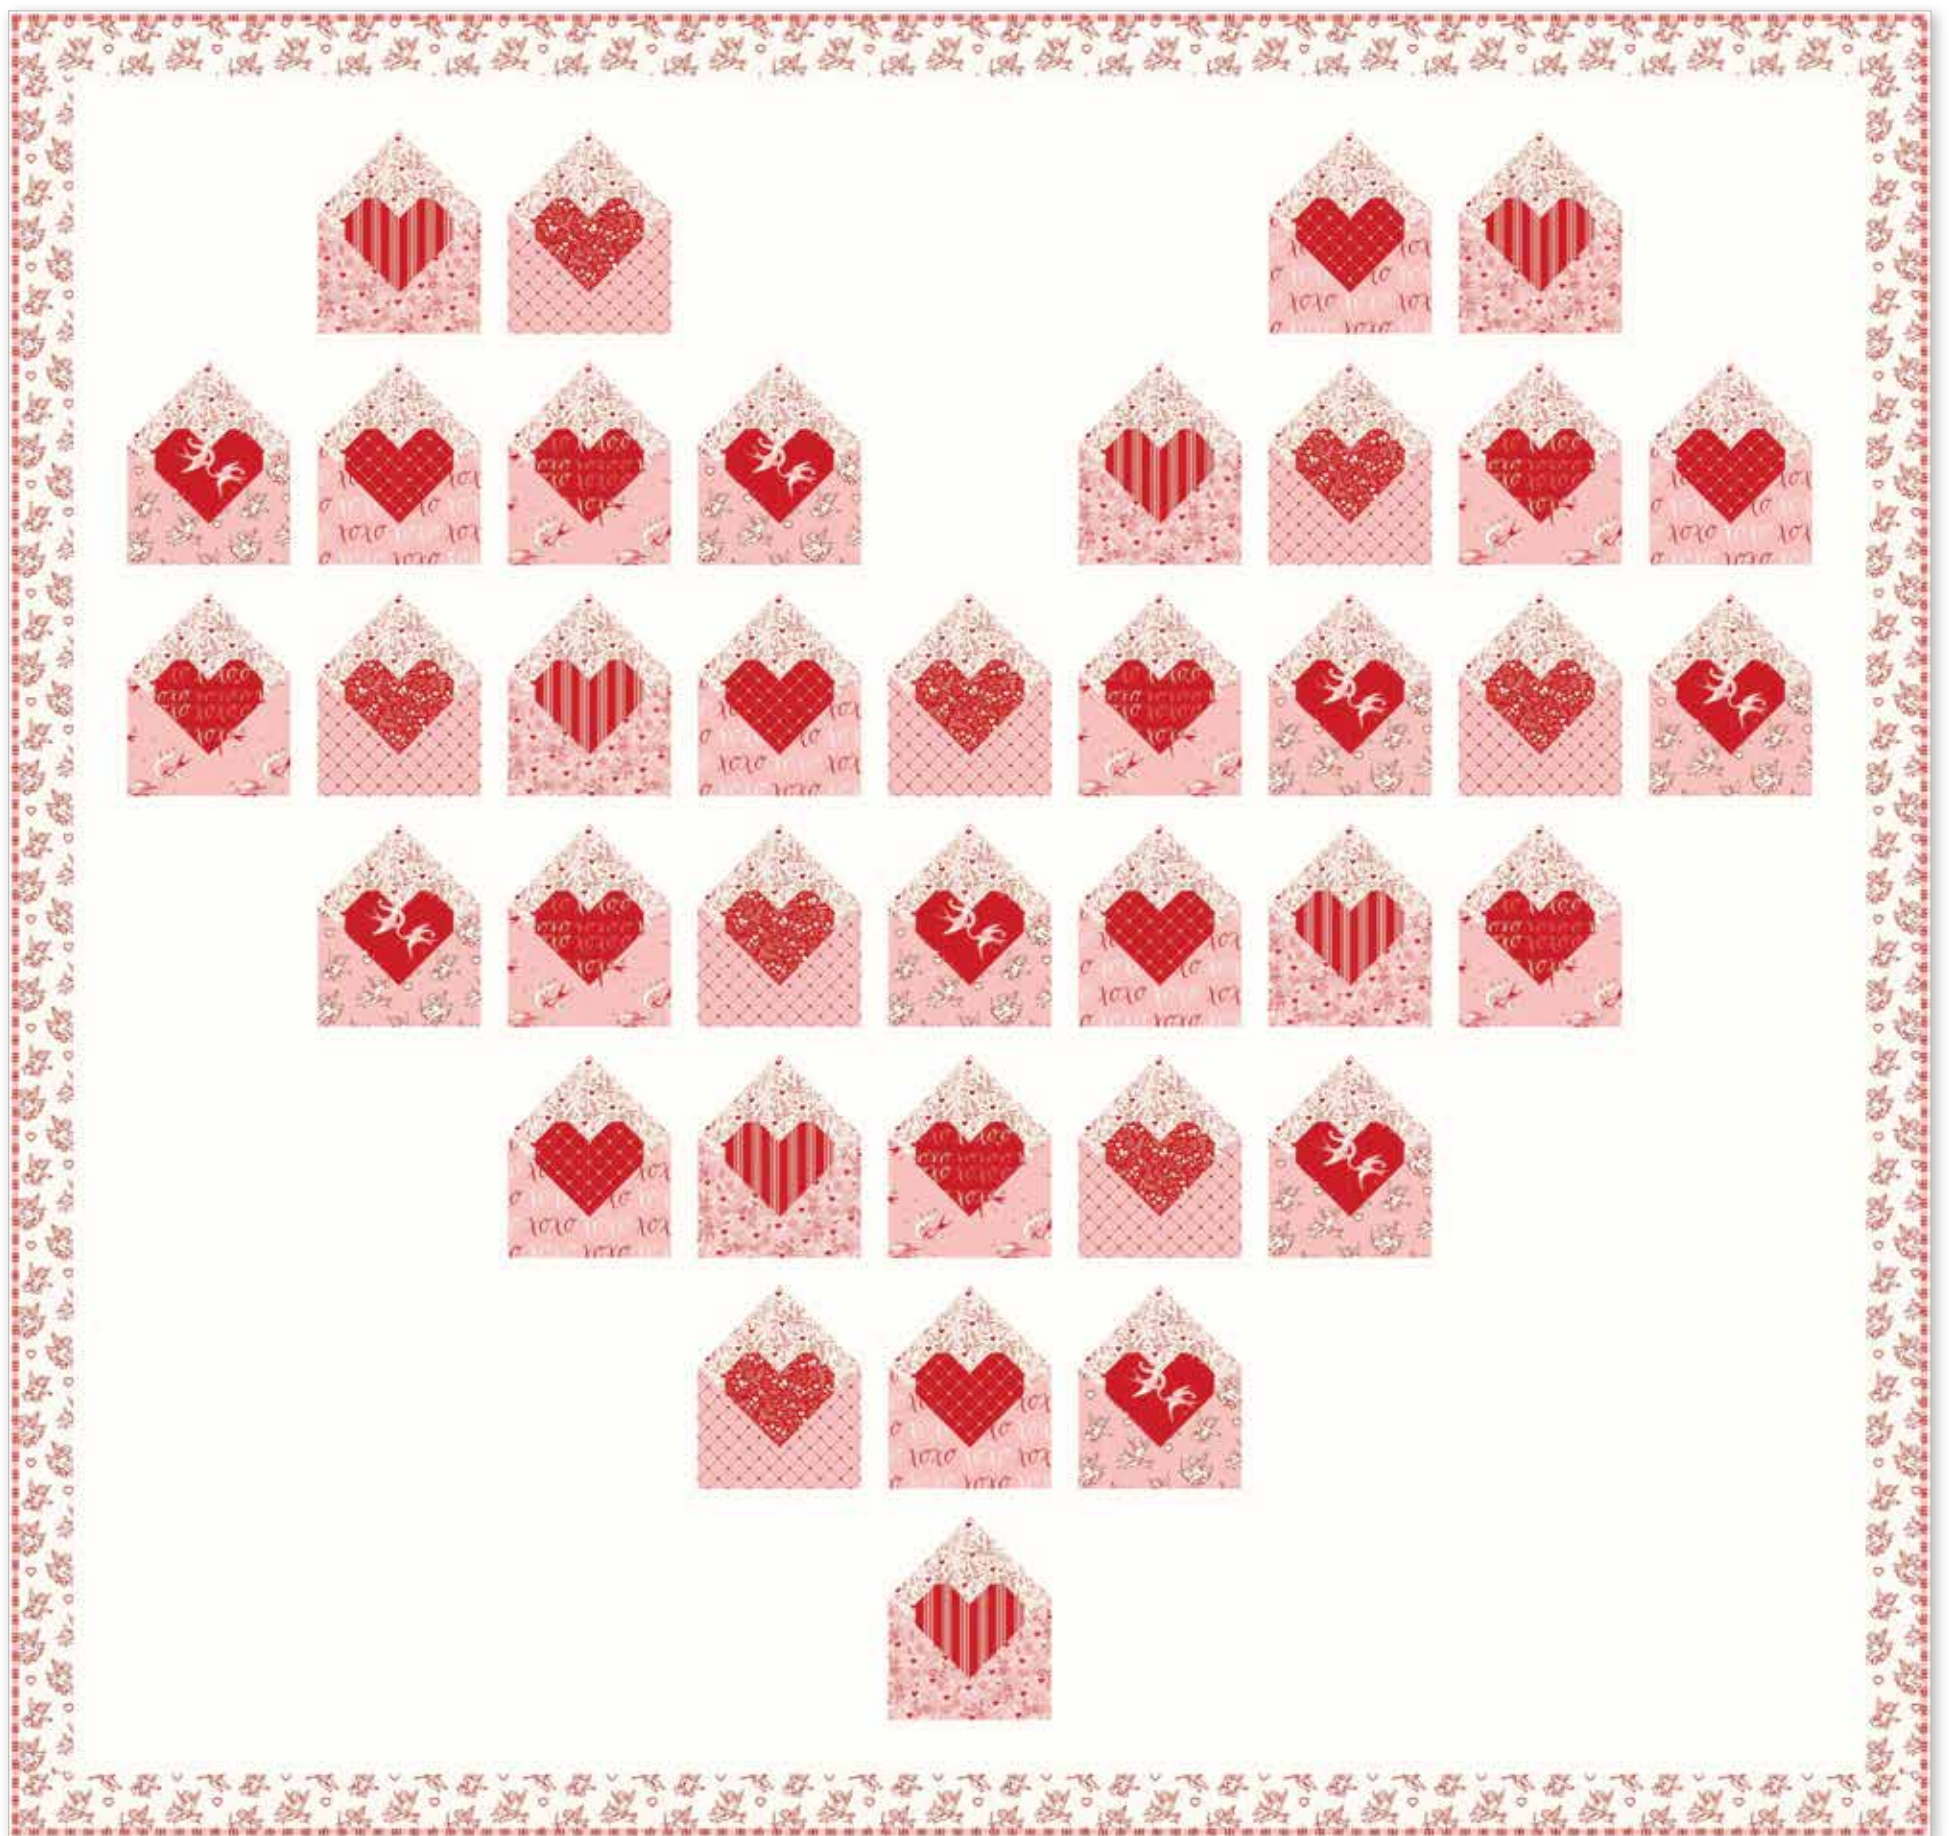

Pre-order the
P147-LOVEBUGS
Quilt Pattern

Pen Pals by Wendy Sheppard

Quilt Size 70" x 66½"

estimated requirements

1/4 Yard of Each

- C16981-RED Love Birds
- C16983-RED XOXO
- C16984-RED Ditsy Floral
- C16985-RED Stripes
- C16986-RED Crisscross