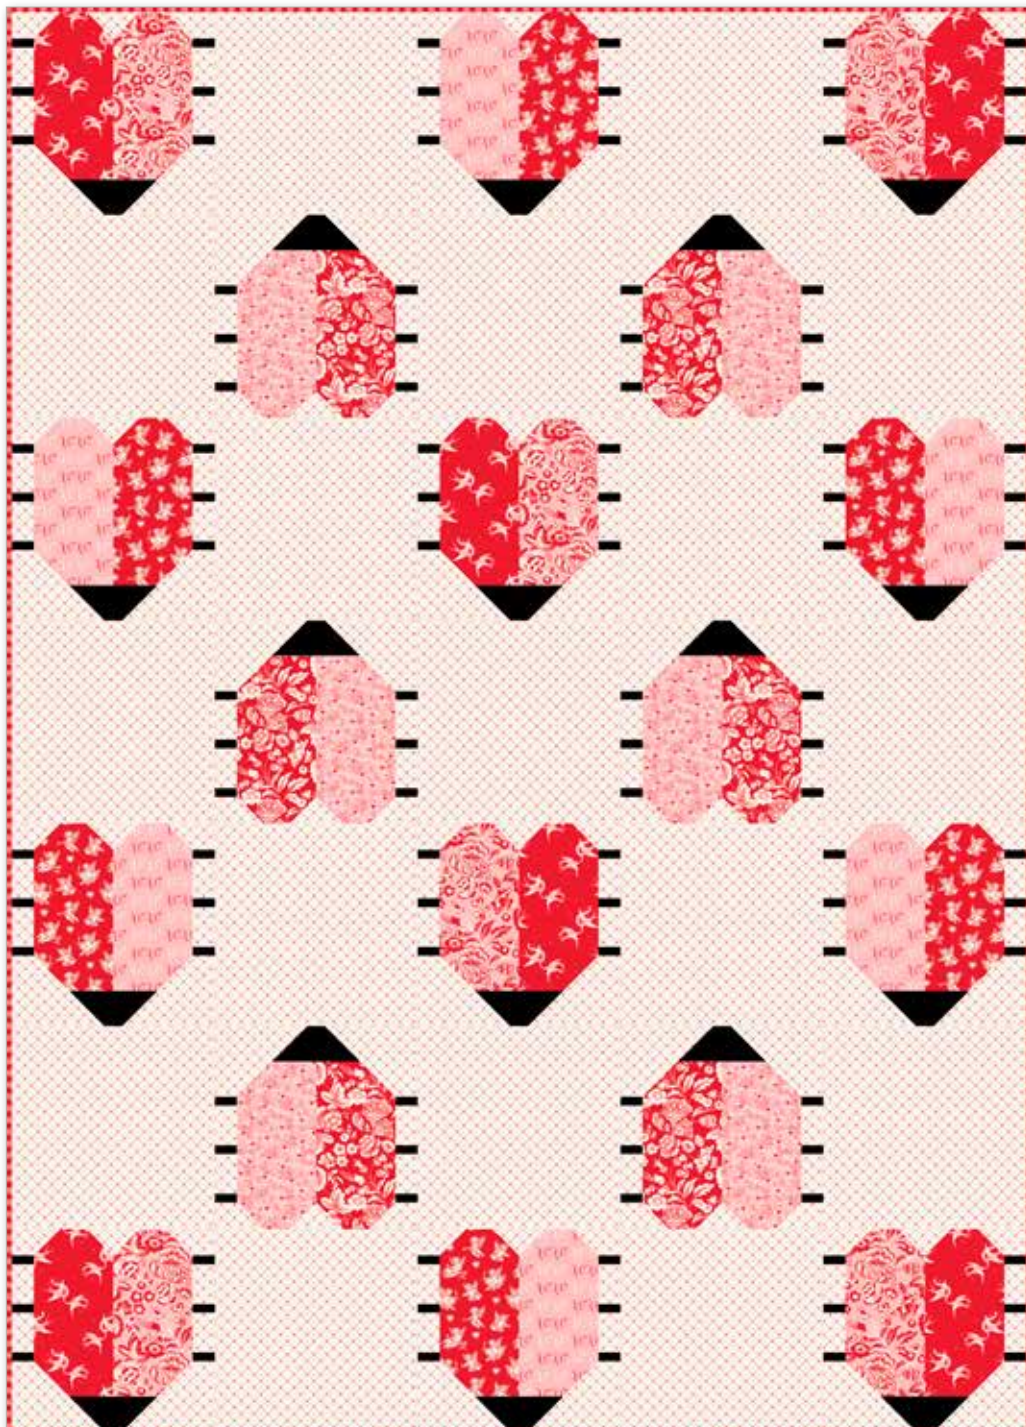

4 Yards C120-OFFWHITE Confetti Cotton
(Background)

1 1/3 Yards C16986-RED Crisscross
(Includes Binding)

2 1/2 Yards WB12562-CAYENNE Bee Gingham
(Backing)

Pre-order the
P188-SURROUNDED
Quilt Pattern

Love Bugs by Villa Rosa Designs