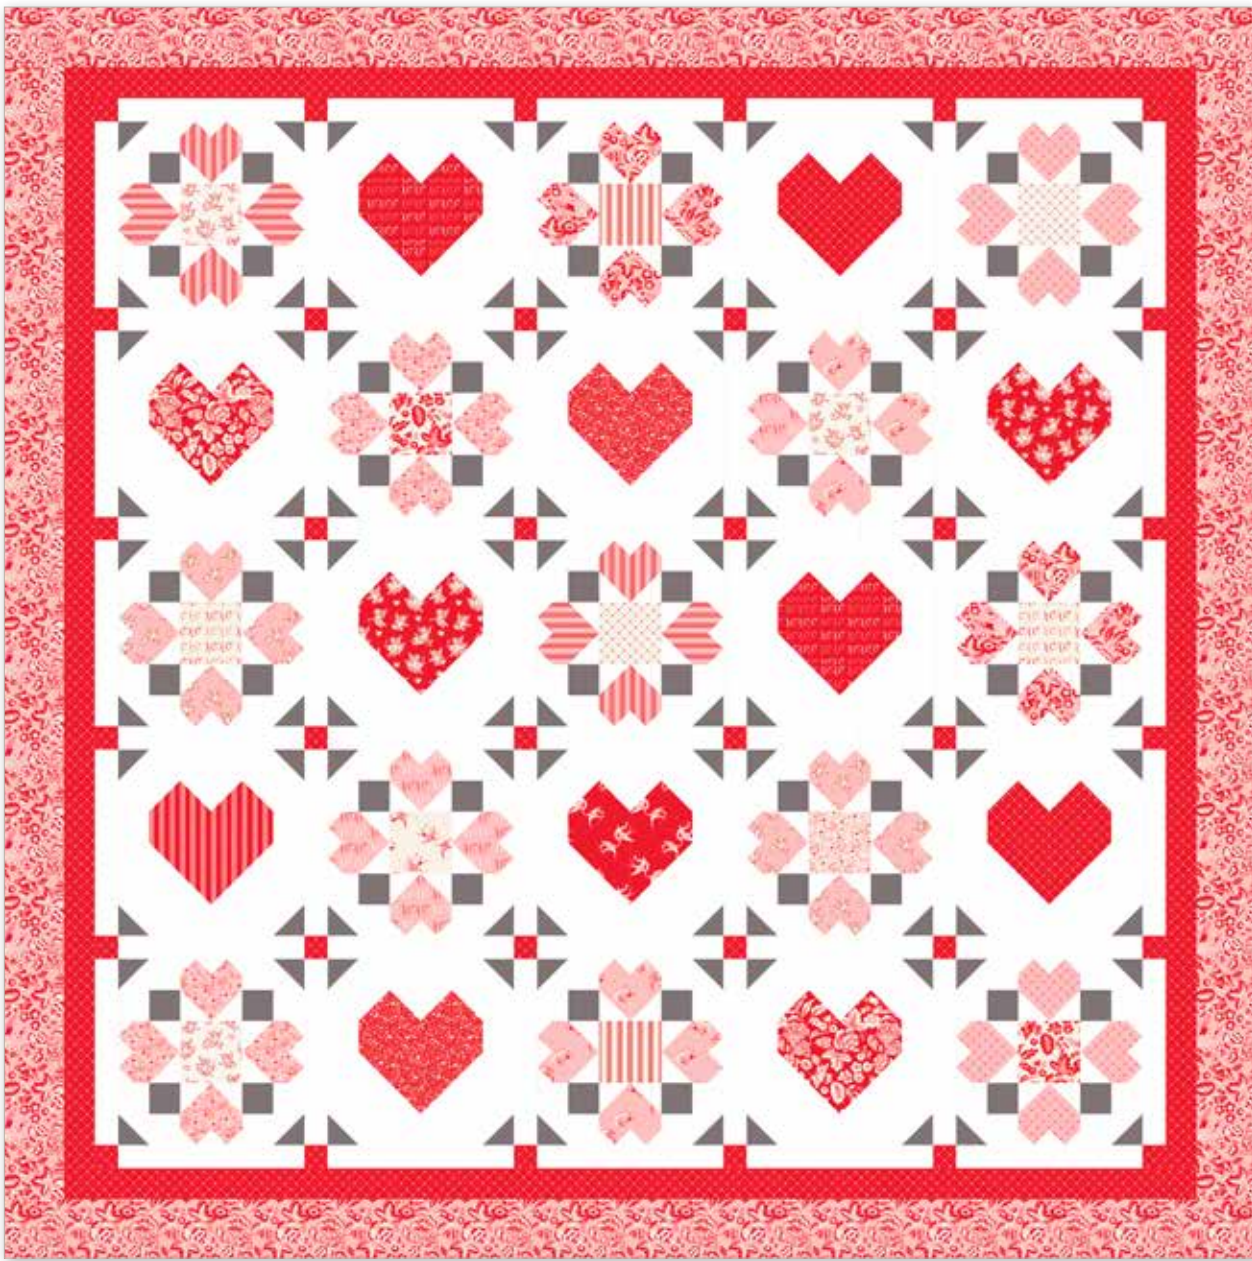

Surrounded by Love by Sew-N-Quilt

Quilt Size 81" x 81"

estimated requirements

(1) 10-16980-42 10" Stacker

Additional Fabrics

2/3 Yard C120-RILEYGRAY Confetti Cotton

1 1/4 Yards C16980-PINK Main

4 Yards C120-OFFWHITE Confetti Cotton
(Background)

1 1/3 Yards C16986-RED Crisscross
(Includes Binding)

2 1/2 Yards WB12562-CAYENNE Bee Gingham
(Backing)

Pre-order the
P188-SURROUNDED
Quilt Pattern