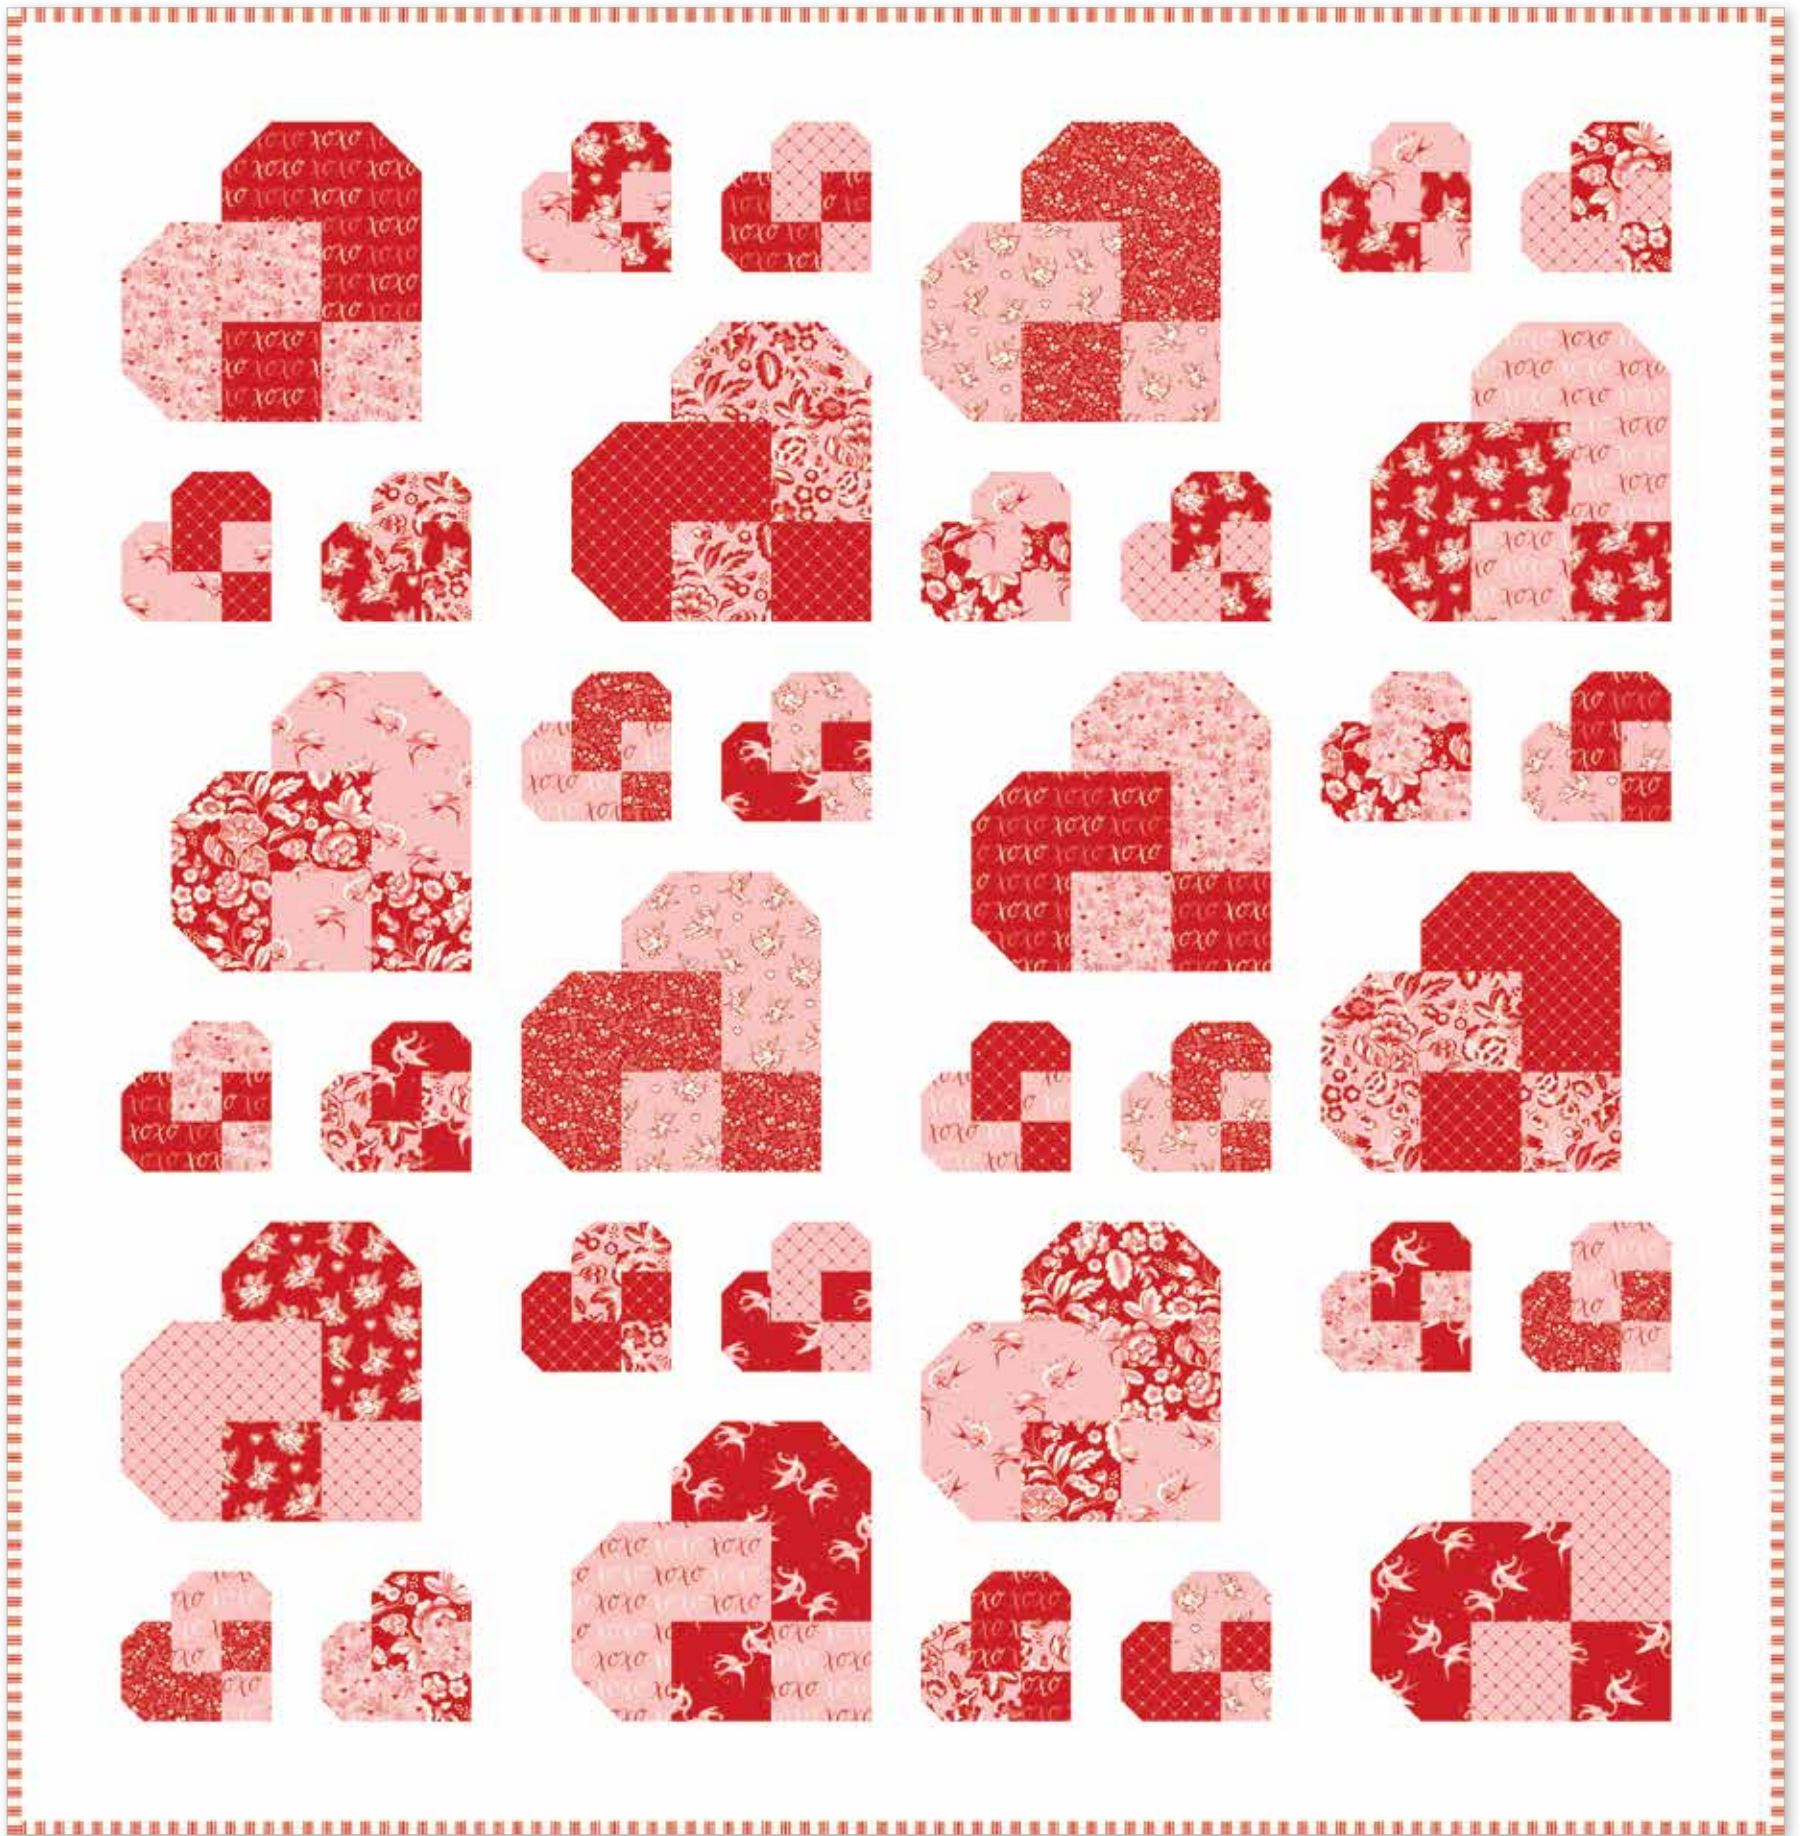

Pre-order the P180-PENPALS Quilt Pattern

Lovely by It's Sew Emma

Quilt Size 61 3/4" x 63 1/2"

estimated requirements

Fat 1/4 of Each

- C16980-PINK Main
- C16980-RED Main
- C16981-PINK Love Birds
- C16981-RED Love Birds
- C16982-PINK Cupids
- C16982-RED Cupids
- C16983-PINK XOXO
- C16983-RED XOXO
- C16984-PINK Ditsy Floral
- C16984-RED Ditsy Floral
- C16986-PINK Crisscross
- C16986-RED Crisscross