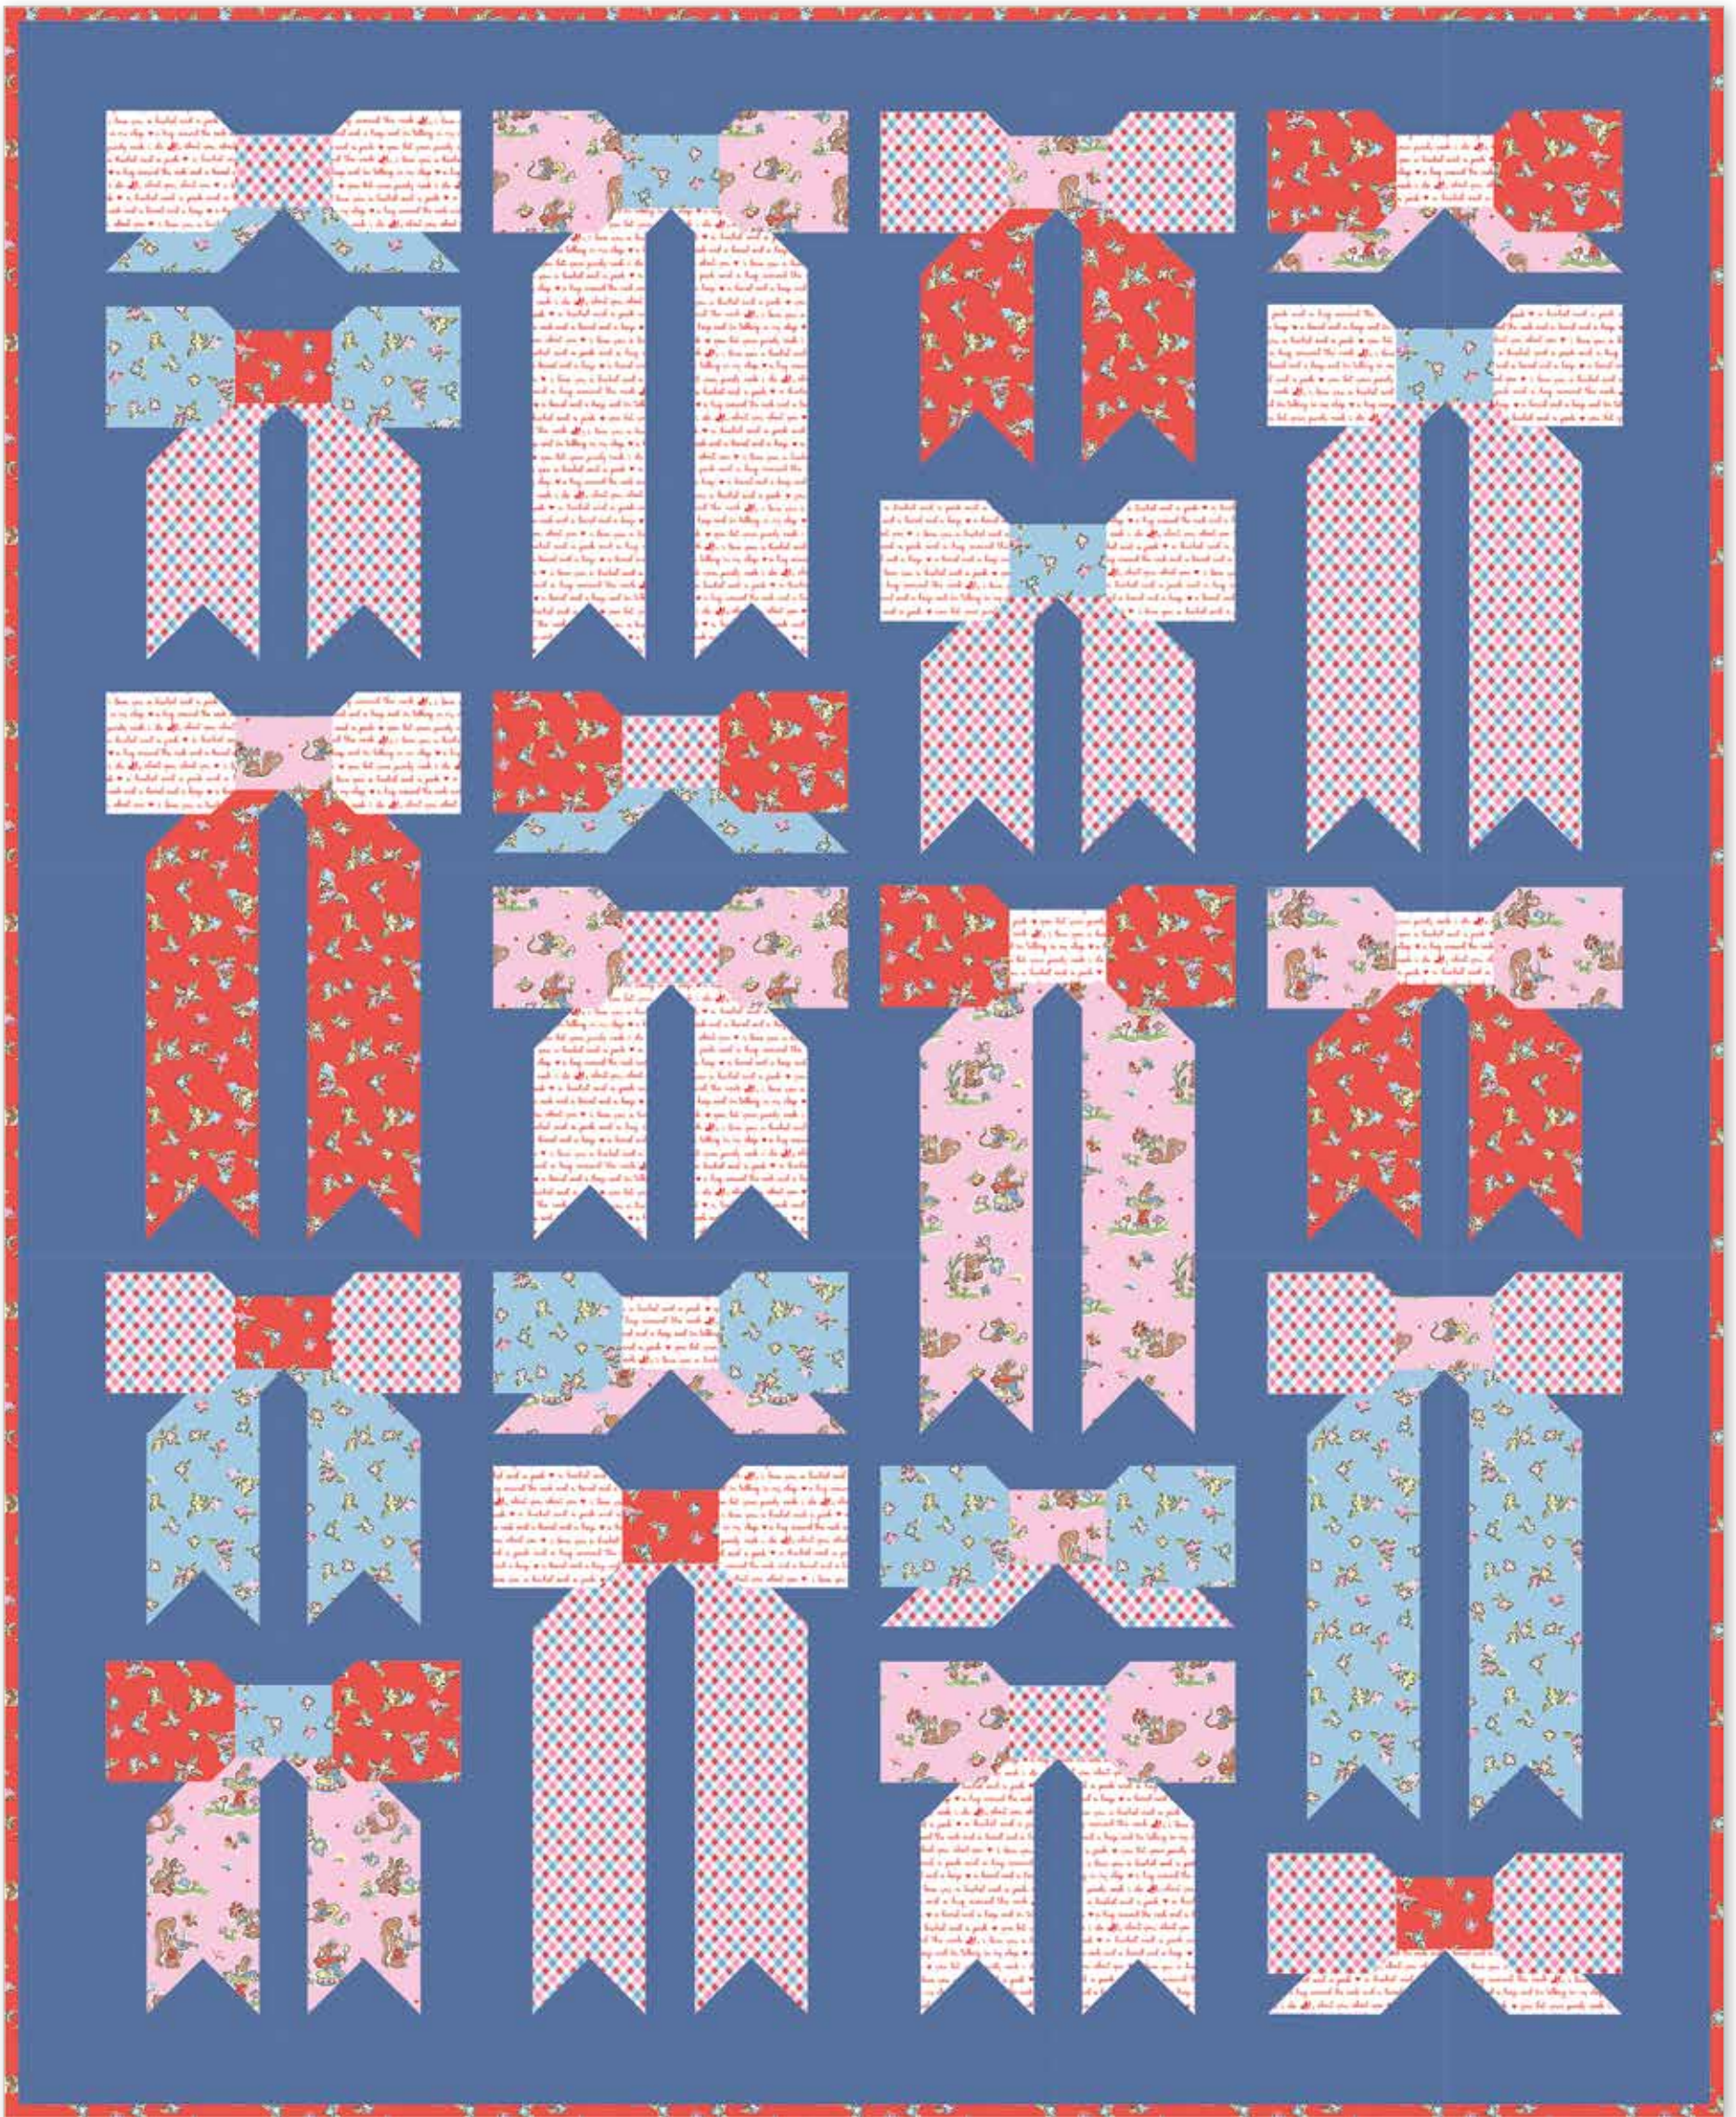

Medium Blue Blossom

C16387-PINK

Pink Border Print (Actual Scale)

Shown as Repeat 24" x 44"

C16387-BLUE

Blue Border Print (Scaled to 50%)

C16387-WHITE

White Border Print (Scaled to 50%)

1/2 Yard C16385-BLUE Text

3 Yards C120-RILEYWHITE Confetti Cotton (Background)

2 1/2 Yards C16387-PINK Border Print (Includes Binding)

2 1/8 Yards WB200-CARNATION Shade (Backing)

Pre-order the
P123-FRAULEIN
Quilt Pattern

Pre-order the
P177-MUSICSCORE
Quilt Pattern

Top Knot by Pen + Paper Patterns

Quilt Size 53½" x 65½"

estimated requirements

1/2 Yard of Each

- C16380-PINK Main
- C16381-BLUE Flowers
- C16386-BLUE Plaid

Additional Fabrics

- 3/4 Yard C16385-WHITE Text
- 2 1/2 Yards C120-COASTALBLUE Confetti Cotton (Background)
- 1 3/8 Yards C16381-RED Flowers (Includes Binding)
- 1 3/4 Yards WB660-RED on White Swiss Dot (Backing)

Pre-order the P176-TOPKNOT Quilt Pattern