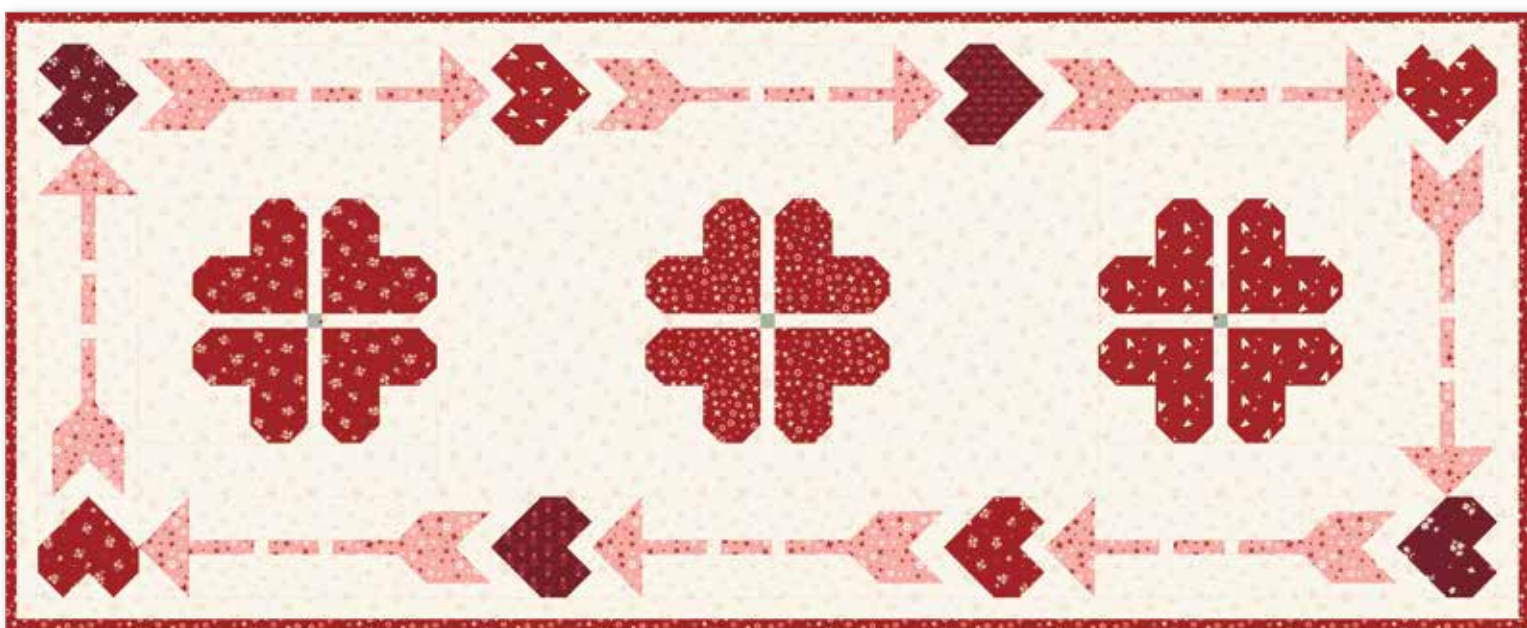

Cupid's Presence by Sandy Gervais

Runner Size 20 3/4" x 52 1/4"

estimated requirements

1/8 Yard of Each

C16875-MAROON Ditsy

C16876-BURGUNDY Plants

1/4 Yard of Each

C16874-RED Hearts

C16875-RED Ditsy

Additional Fabrics

7/8 Yard C16872-CORAL XO's

1 1/2 Yards C16875-CREAM Ditsy (Background)

3/8 Yard C16872-BURGUNDY XO's (Includes Binding)

Pre-order the
P157-CUPIDSPRESENCE
Runner Pattern