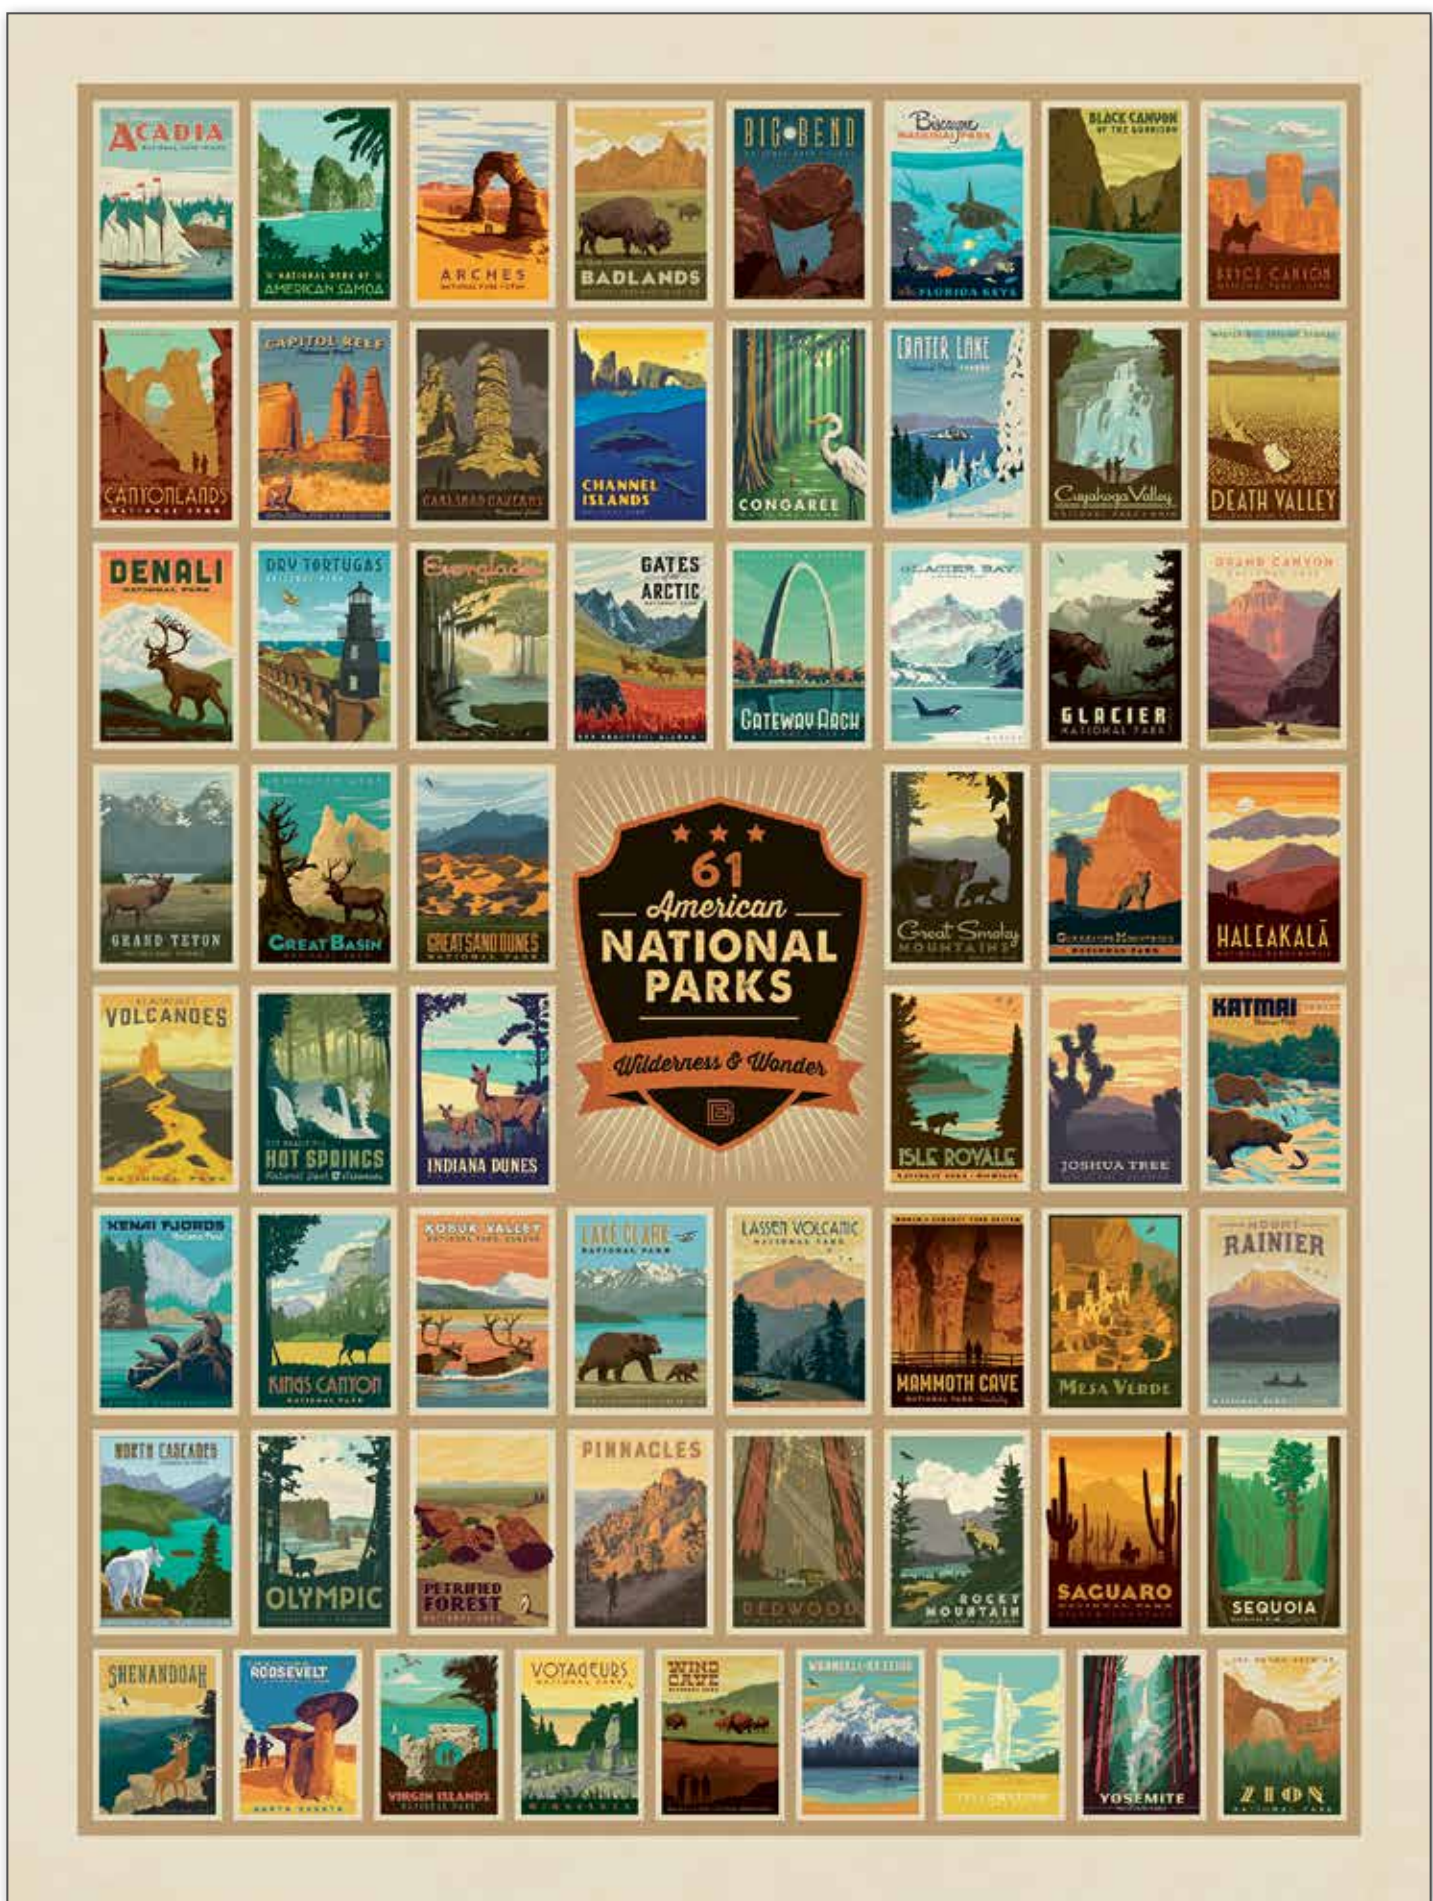

National Parks Wilderness Wonders Panel | Available May 2020

Introducing the National Parks Wilderness & Wonder Panel by Anderson Design Group. A stunning new panel that includes 61 American National Parks! Whether on your "been there" list or your bucket list, this postcard picture perfect panel will inspire you to travel, to create and to make memories for years to come.

National Parks Wilderness Wonders Panel

Actual Panel Size is 54" x 72"

P9770-WILDERNESS

National Parks Coordinating Prints | Available Now

Sand National Parks Posters | Scaled to 25%

Black National Parks Posters | Scaled to 25%

Brown National Parks Map | Scaled to 25%

Green National Parks Map | Scaled to 25%

Sand National Parks Map | Scaled to 25%

Green National Parks Patches | Scaled to 50%

Light Brown National Parks Patches | Scaled to 50%

Cream National Parks Signs

Dark Brown National Parks Signs

Green National Parks Signs