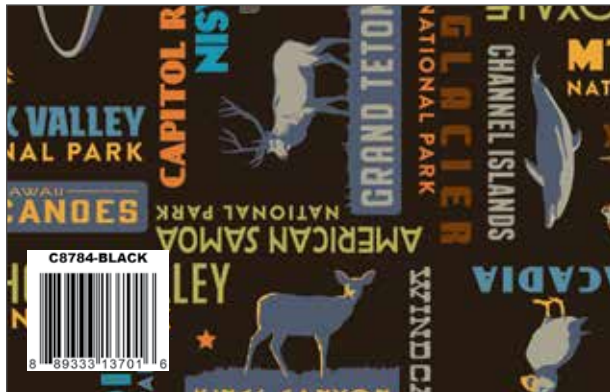

Cream National Parks Patches | Scaled to 50%

Black National Parks Patches | Scaled to 50%

Sea Green National Parks Patches | Scaled to 50%

Cream National Parks Word Print

Black National Parks Word Print

Sea Green National Parks Word Print

Cream National Parks Signs

Dark Brown National Parks Signs

Green National Parks Signs