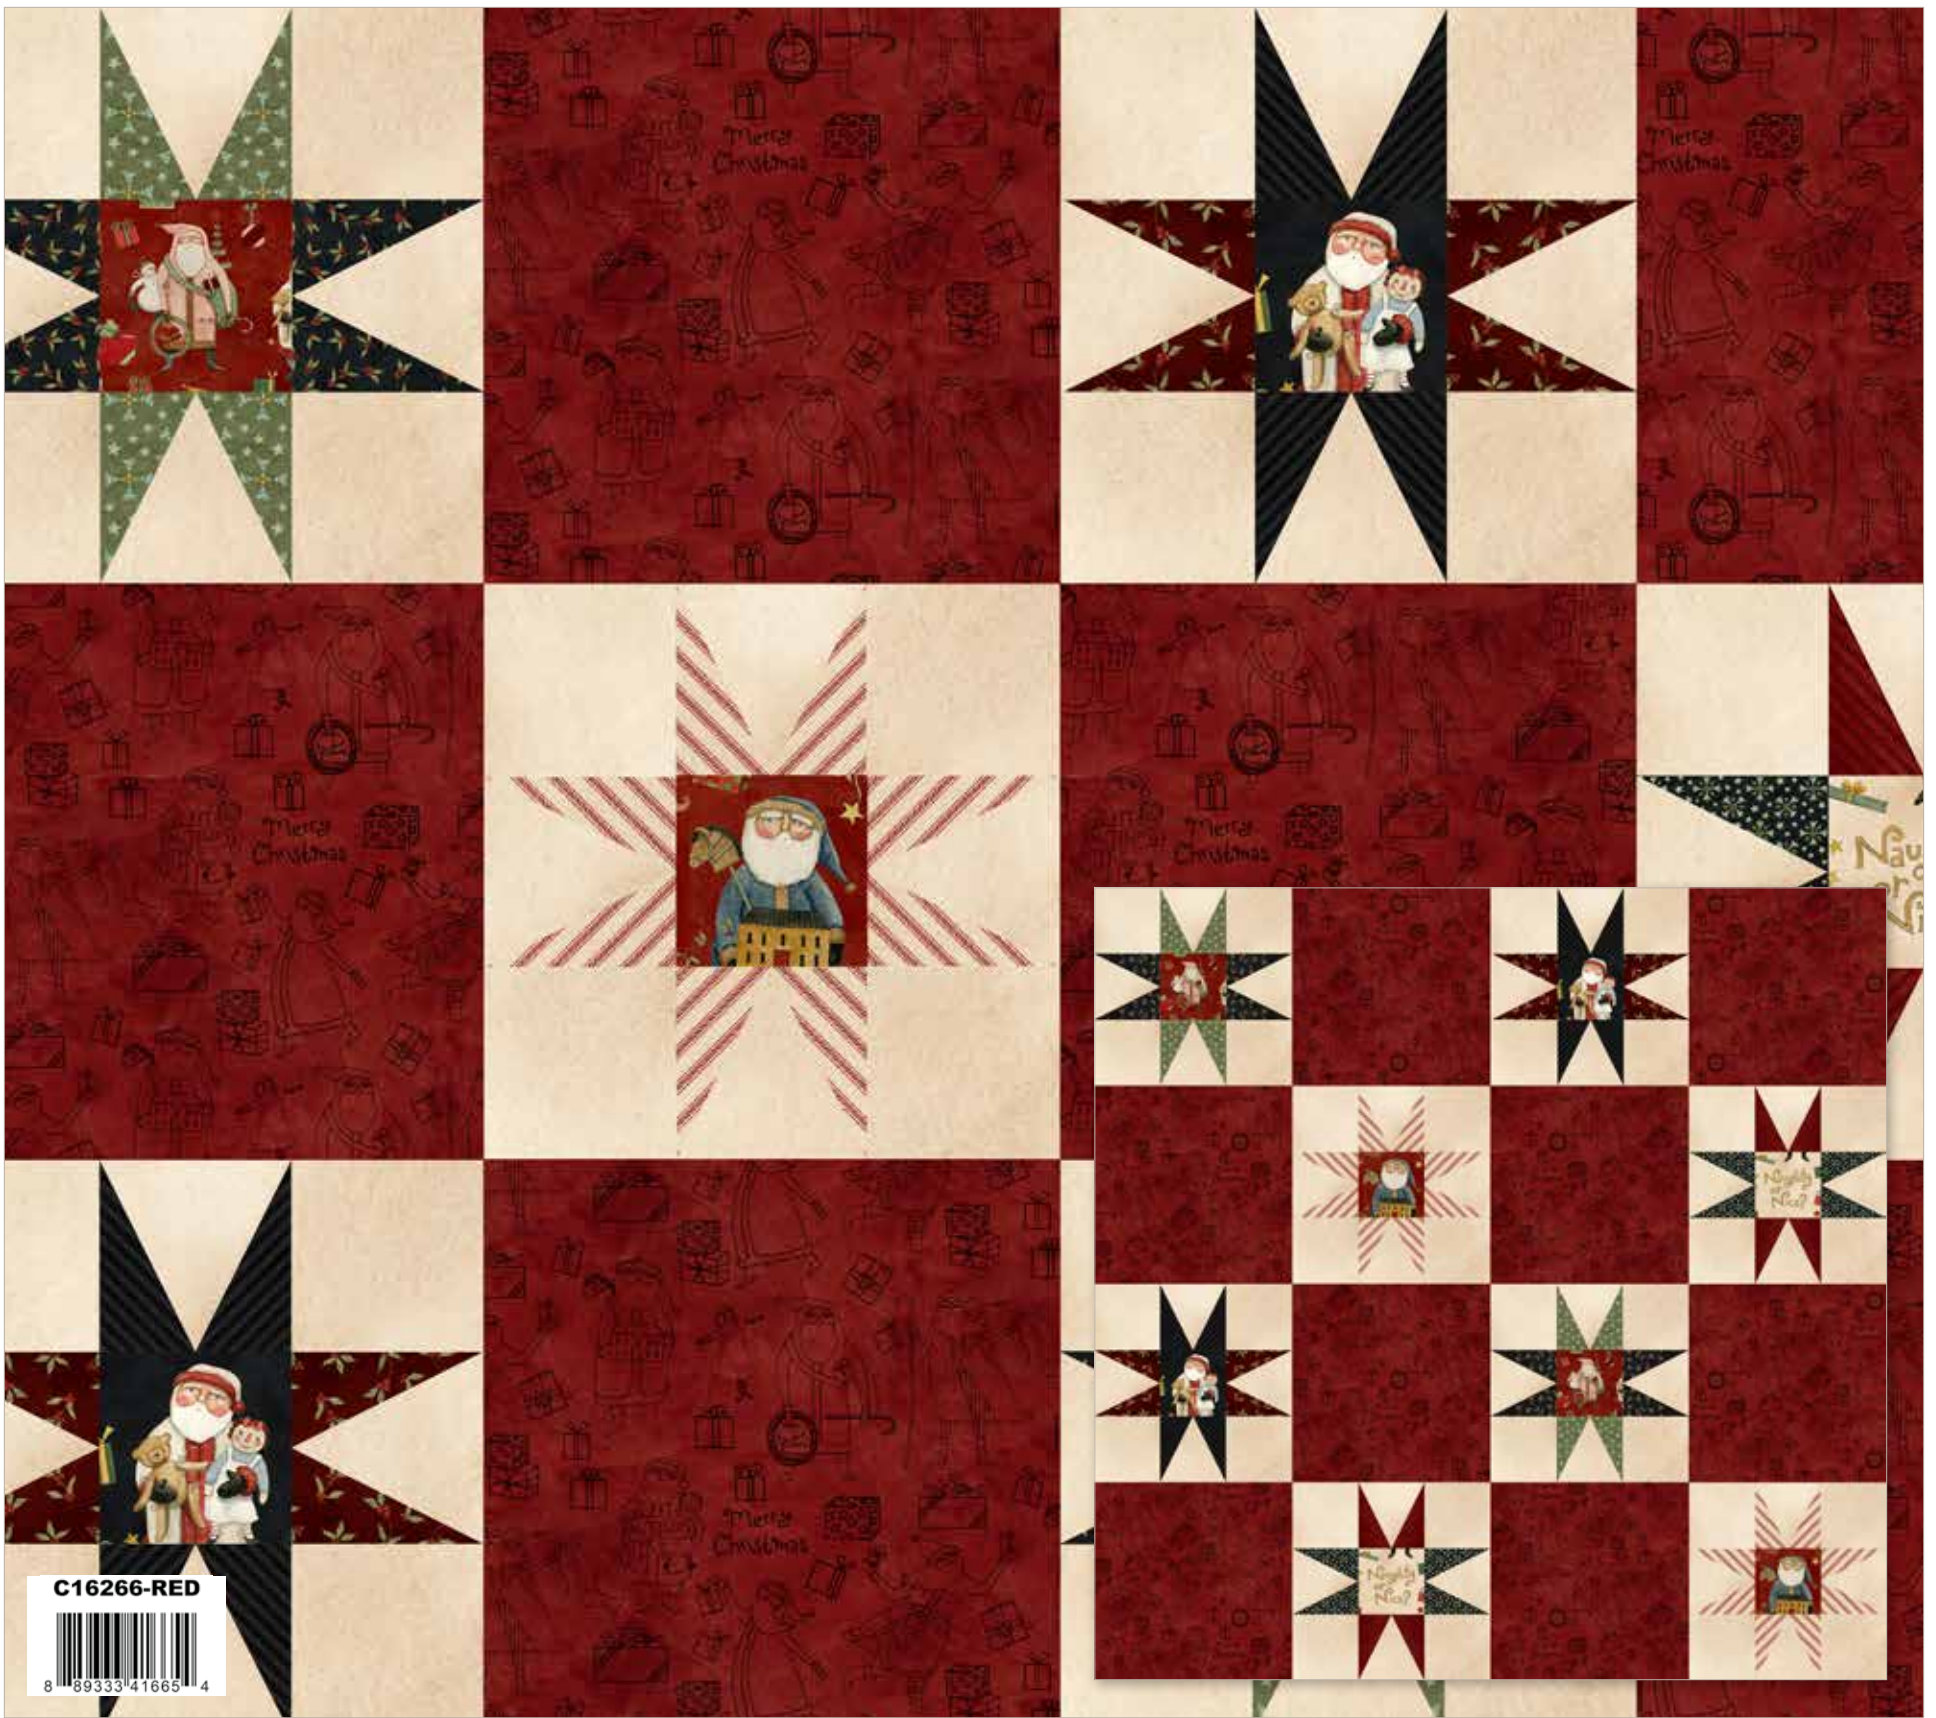

C680-KHAKI
8 89333 22022 0

Khaki Painter's Watercolor Swirl

C120-RILEYBLACK
8 89333 02868 0

Riley Black Confetti Cotton

Naughty or Nice Cheater Print

Red Naughty or Nice Cheater Print

Shown as Repeat 12" x 12"