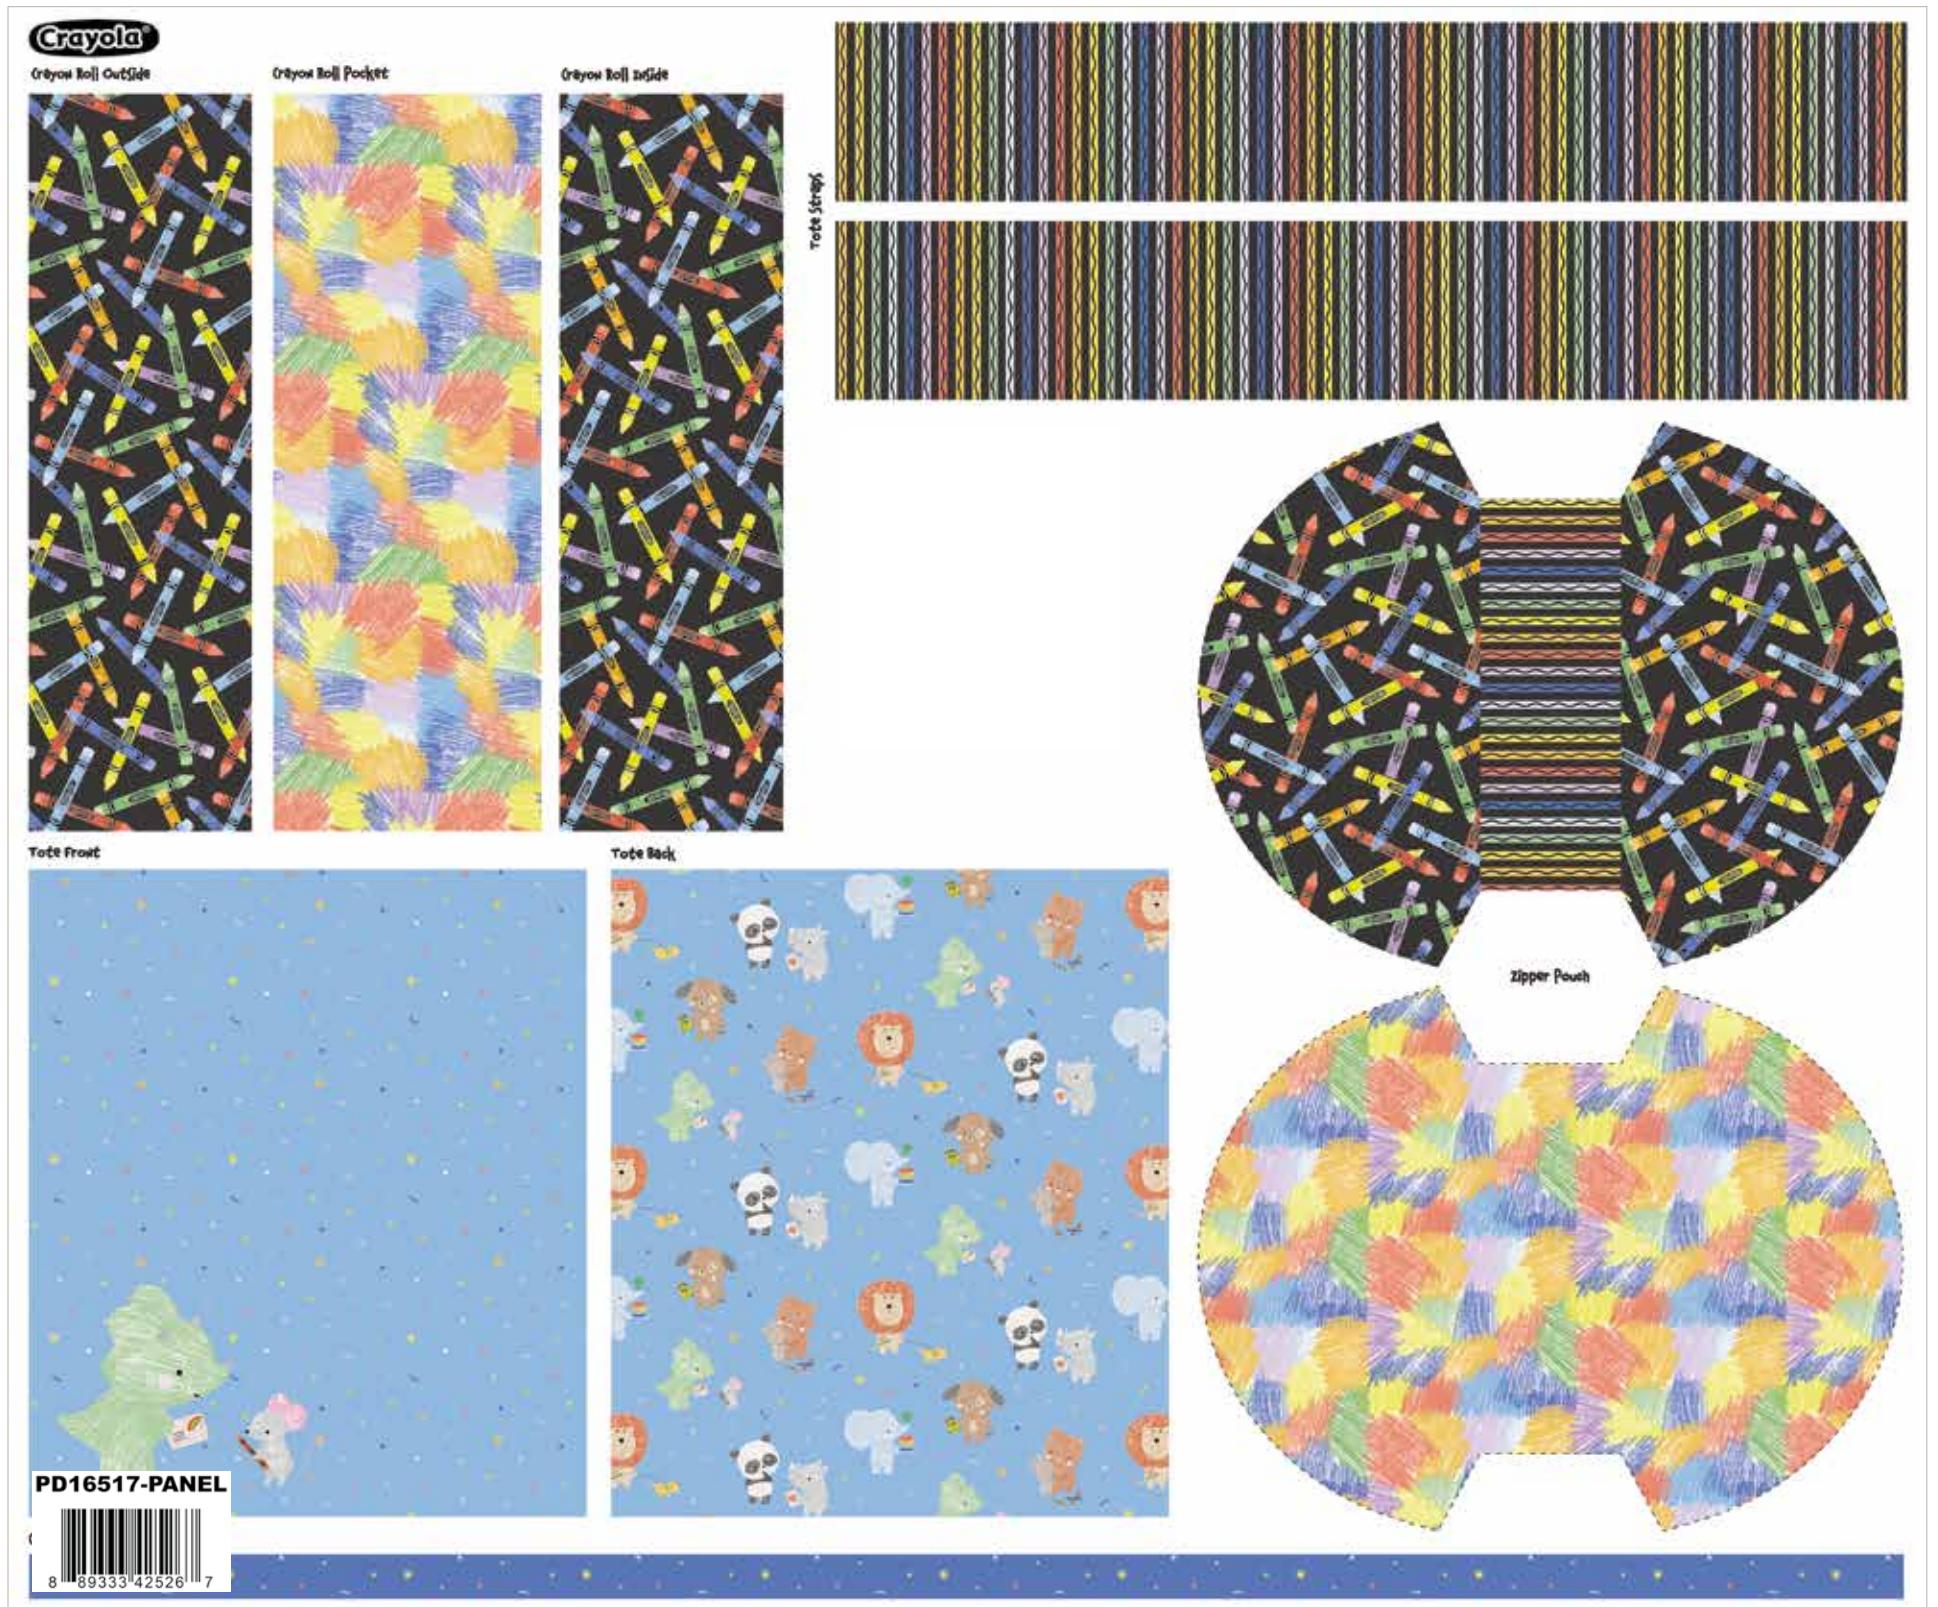

Black Stripe

Sky Crayon Toss

Black Confetti

Red Kaleidoscope

Orange Kaleidoscope

Yellow Kaleidoscope

Crayola Crayons Panel

Crayola Crayons Panel
(10 panels per bolt)
Scaled to 28% | Actual Size is 35½" x 43"

Crayola Zipper Pouch, Crayon Roll & Tote Panel

Crayola Zipper Pouch, Crayon Roll & Tote Panel

(10 panels per bolt)

Scaled to 28% | Actual Size is 43" x 35½"

Tote Bag Back

Tote Bag Front

Inside Zipper Pouch

Crayola Crayons Panel Quilt by The RBD Designers