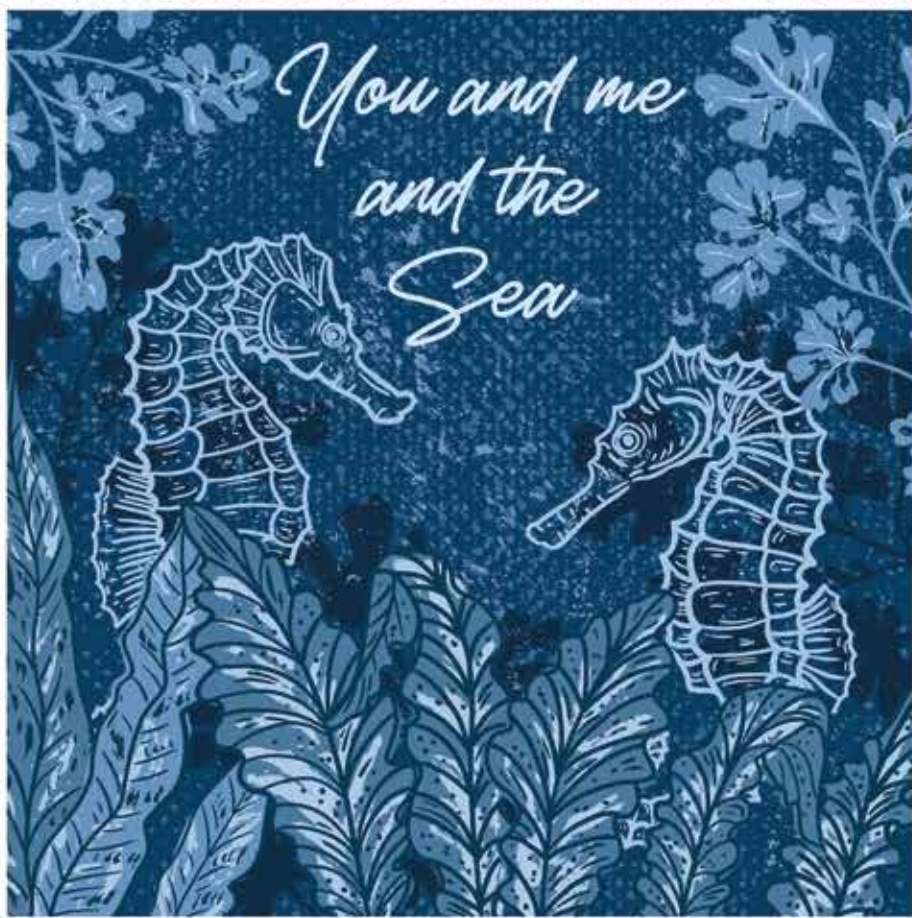

OCEAN
OASIS
by Diane Labombarbe