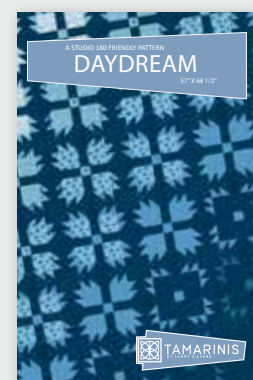

Pre-order the
P220-DAYDREAM
Quilt Pattern