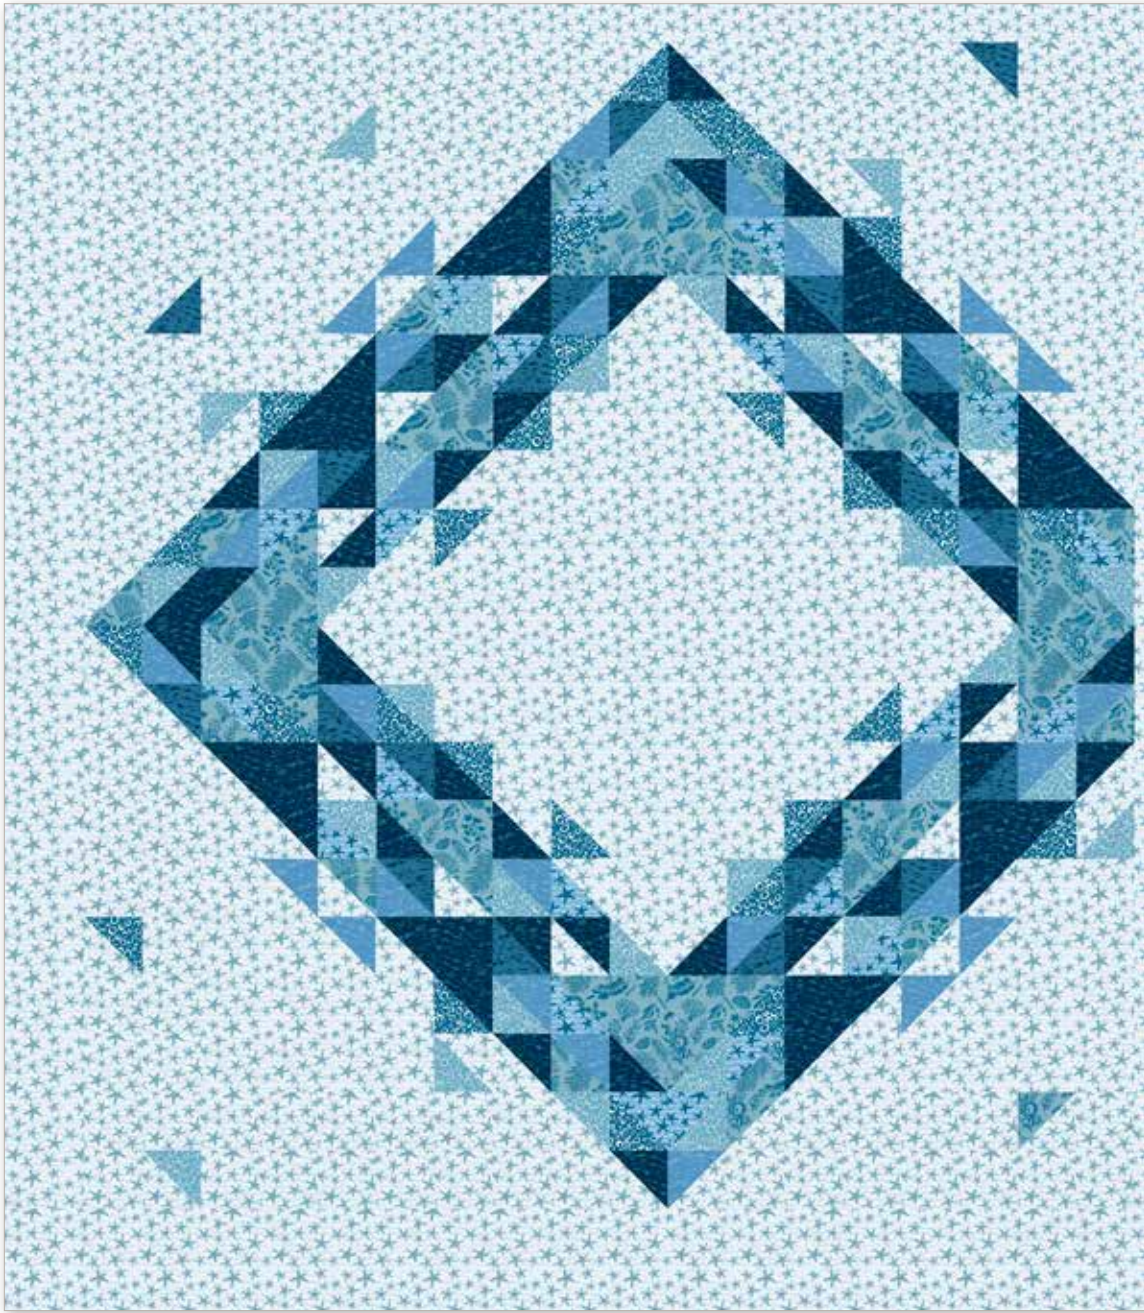

Tidal Pool by Tammy Silvers of Tamarinis

Quilt Size 69" x 79"

estimated requirements

1/3 Yard of Each

- C15993-AQUA Starfish
- C15995-BLUE Waves
- C15995-OCEAN Waves
- C15994-OCEAN Bubbles

3/4 Yard of Each

- C15991-STONE Water Plants
- C15995-NAVY Waves

Additional Fabrics

- 1/2 Yard C15994-STONE Bubbles
- 4 1/4 Yards C15993-MIST Starfish (Background & Binding)
- 2 1/4 Yards WB15997-WHITE Seashells (Backing)

Pre-order the
P220-TIDALPOOL
Quilt Pattern