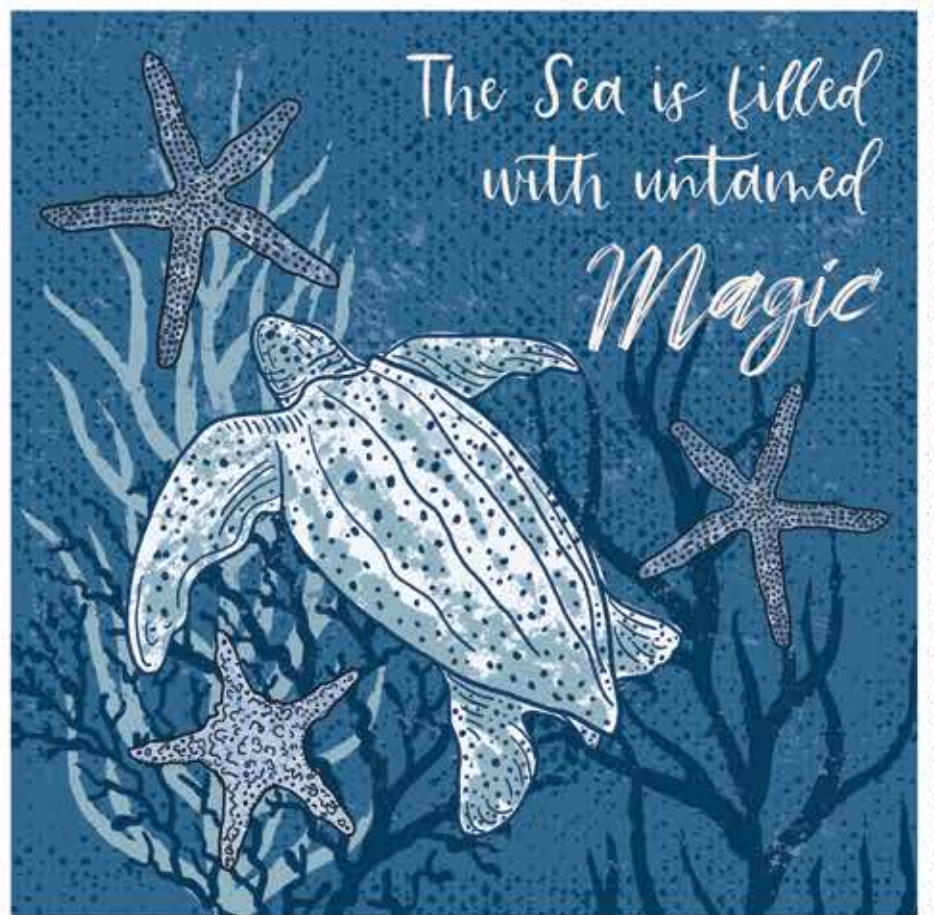

OCEAN  
OASIS  
by Diane Labombarbe

available March 2025 | R-4  
last call October 1, 2024

OCEAN OASIS

Night Main

Stone Water Plants

Night Seashells

Night Starfish

Stone Bubbles