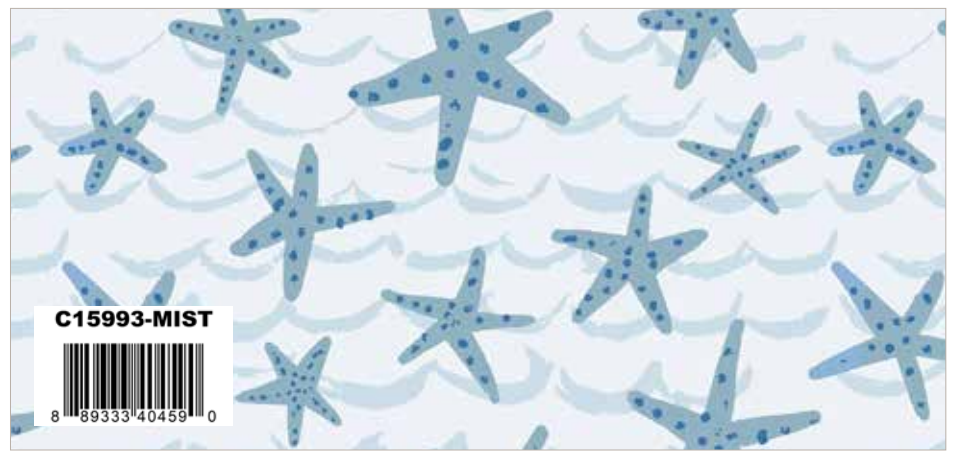

Mist Main

C15991-WHITE

8 89333 40454 5

White Water Plants

C15992-STONE

8 89333 40456 9

Stone Seashells

C15993-MIST