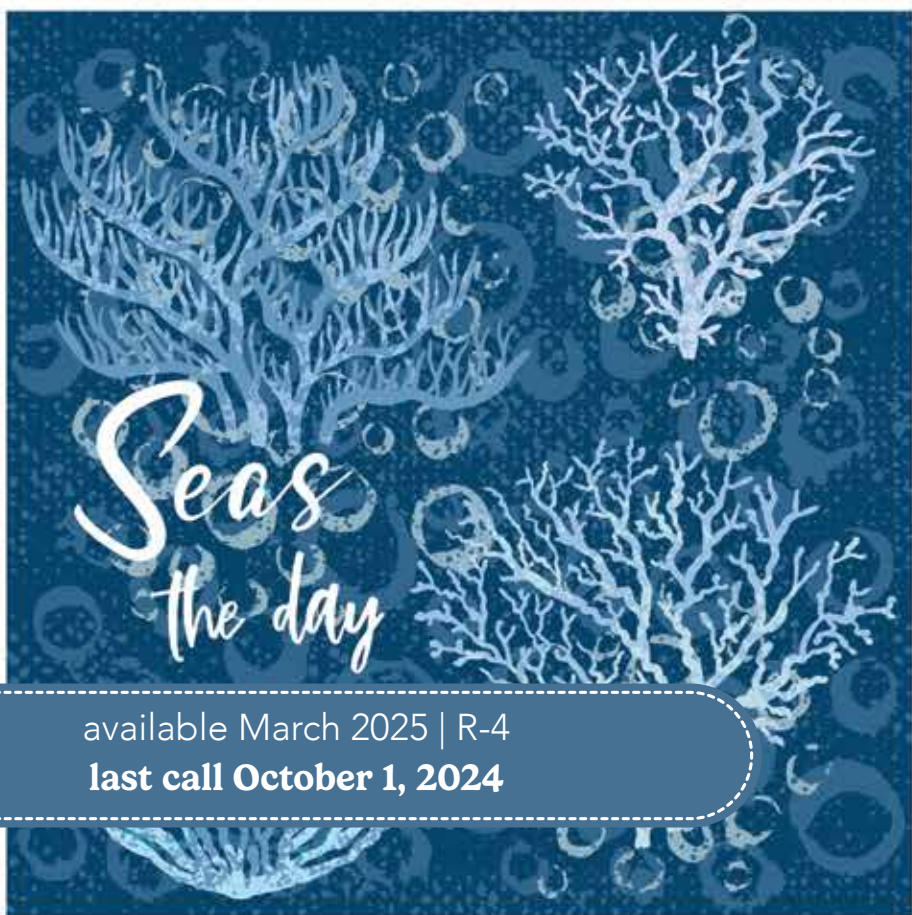

OCEAN  
OASIS  
by Diane Labombarbe

available March 2025 | R-4  
last call October 1, 2024

OCEAN OASIS

Night Main

Stone Water Plants

Night Seashells

Night Starfish

Stone Bubbles