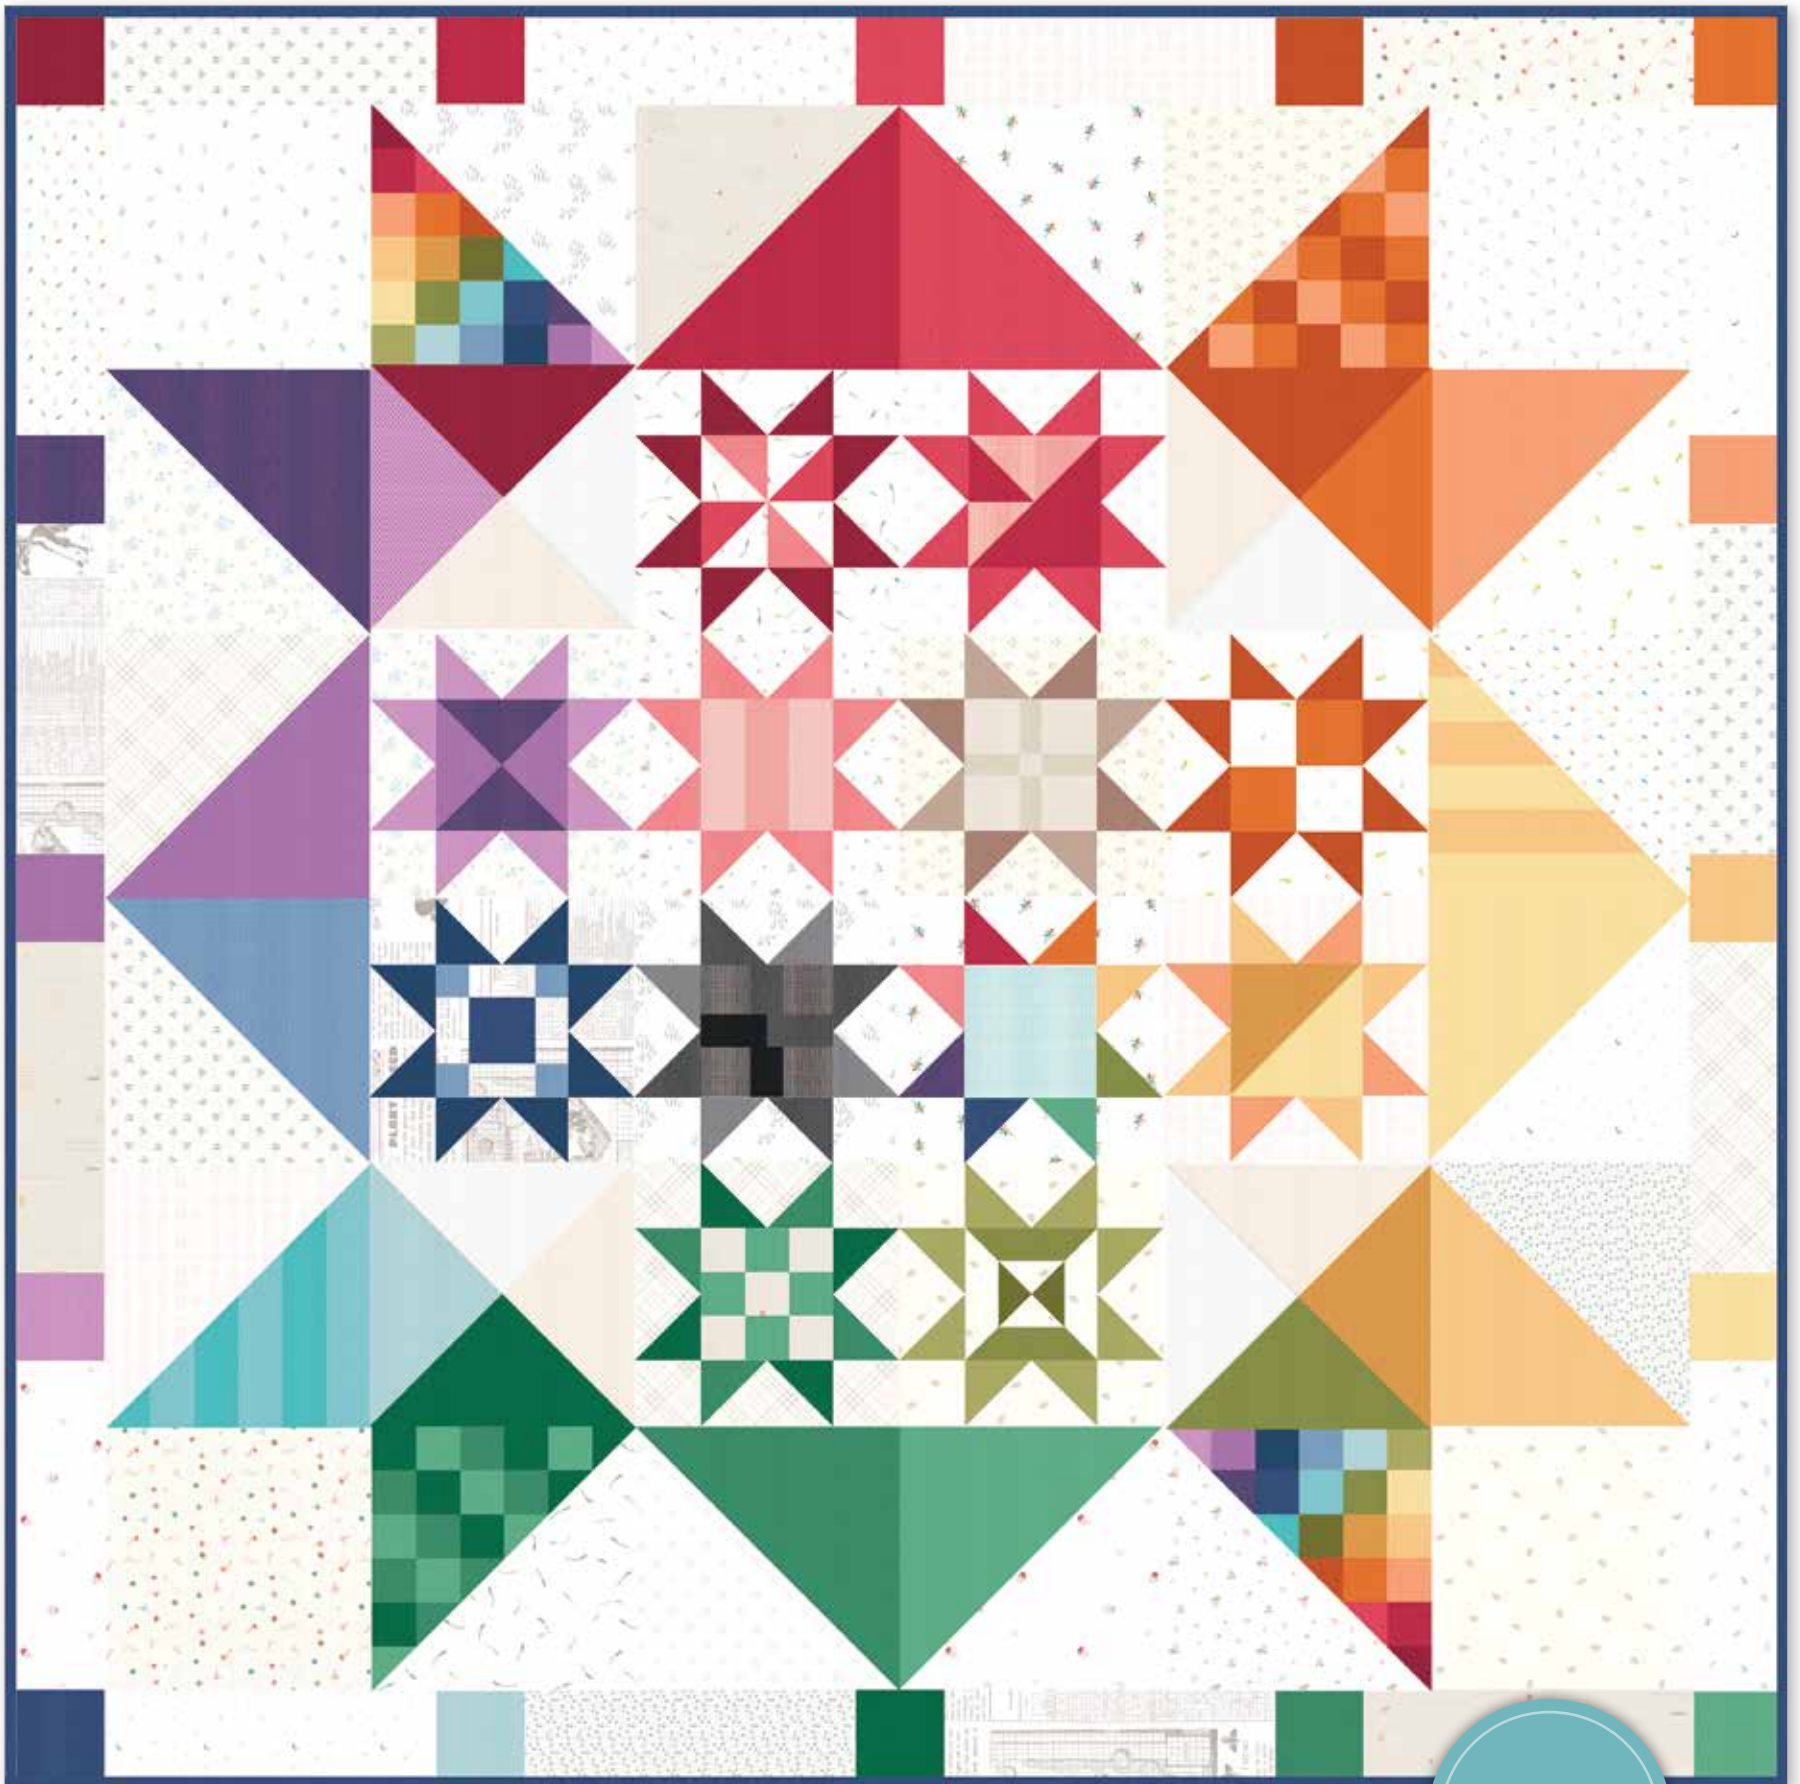

Shine Together by The RBD Designers

Everything is brighter when we come together! The Shine Together quilt pattern features various designers and a rainbow of colors from POParazzi to create one harmonious quilt.

Mark your calendar! **Starting January 2024, join us for a dazzling Hush Hush 3 sew-along.** Various designers from this exclusive collection will individually share a new and colorful 6" quilt block. These brilliant new blocks can be alternatives for the center of the Sawtooth Star blocks. Let's shine together in the new year! Hush Hush 3 is available October 2023.

APPROXIMATE FINISHED SIZE 80" x 80"

Fat Quarter
Friendly

Fabric Requirements

- (1) FQ-14060-21 Hush Hush Fat Quarter Bundle
- (1) FQ-805-40 POParazzi Fat Quarter Bundle
- 2/3 Yard C805 Blue POParazzi (Binding)
- 2 1/2 Yards WB605-Cloud Wide Back*

FREE PATTERN AVAILABLE AT
www.rileyblakedesigns.com/free-quilt-patterns

* Approximate fabric requirements are listed to aid in estimating the amount of yardage to order and are subject to change. The projects portrayed are virtual images. The look of the projects may differ when using actual fabric. The quilt virtual shown on this page may be different than the image shown on the pattern cover. Wide Back measurement is shown using the best use of fabric and may not be intended for directional Wide Back fabric.