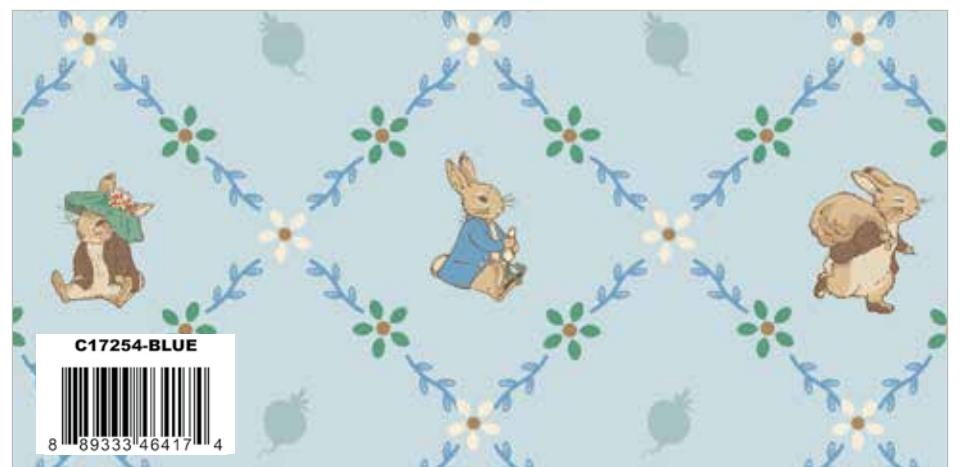

CD17253-CREAM
8 89333 46415 0

Cream Lettuce Patch

C17254-GREEN
8 89333 46419 8

Green Lattice

Cream Main

Blue Tonal Garden

Cream Story Time

Tan Lettuce Patch