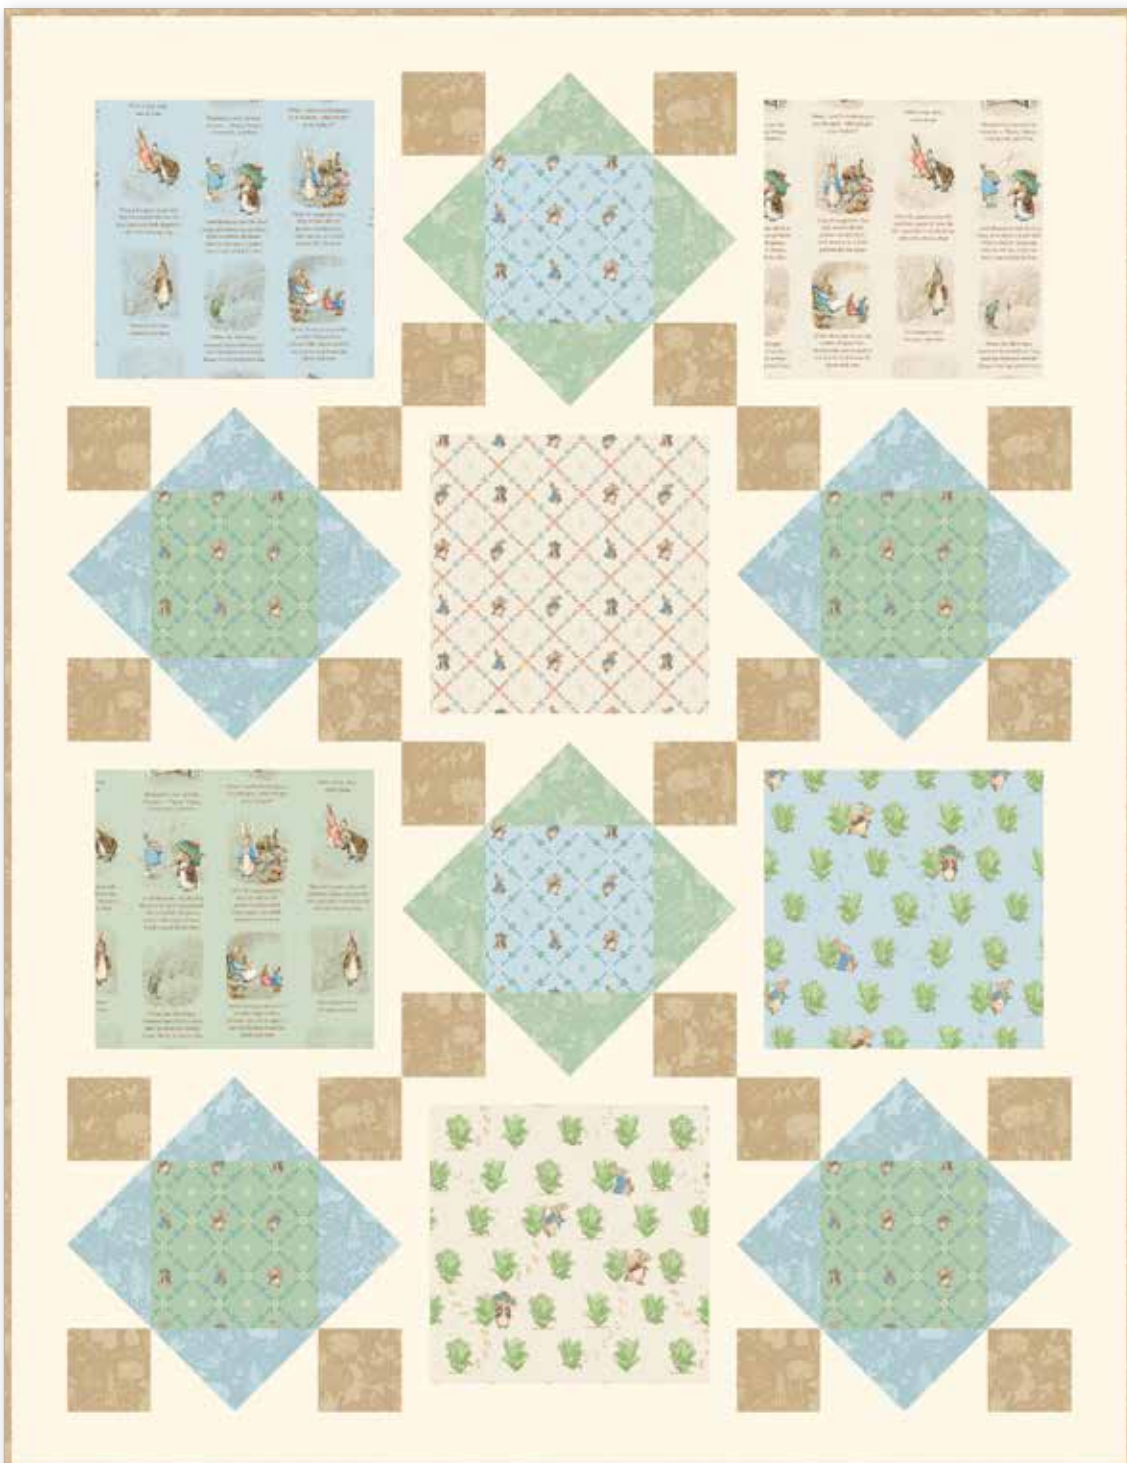

Quilt Size 40" x 52"

estimated requirements

1/4 Yard of Each

- CD17254-BLUE Lattice
- CD17254-GREEN Lattice

3/8 Yard of Each

- C17251-BLUE Garden
- CD17252-BLUE Story Time
- CD17252-CREAM Story Time
- CD17252-GREEN Story Time
- CD17253-BLUE Lettuce Patch
- CD17253-CREAM Lettuce Patch
- CD17254-CREAM Lattice

Additional Fabrics

- 1/3 Yard C17251-GREEN Garden
- 1 1/3 Yards C120-WHITESAND Confetti Cotton
  (Background)
- 3/4 Yards C17251-TAN Garden (Includes Binding)
- 1 1/3 Yards WB200-CHAMBRAY Shade (Backing)

Pre-order the
P185-RABBITTALES
Quilt Pattern