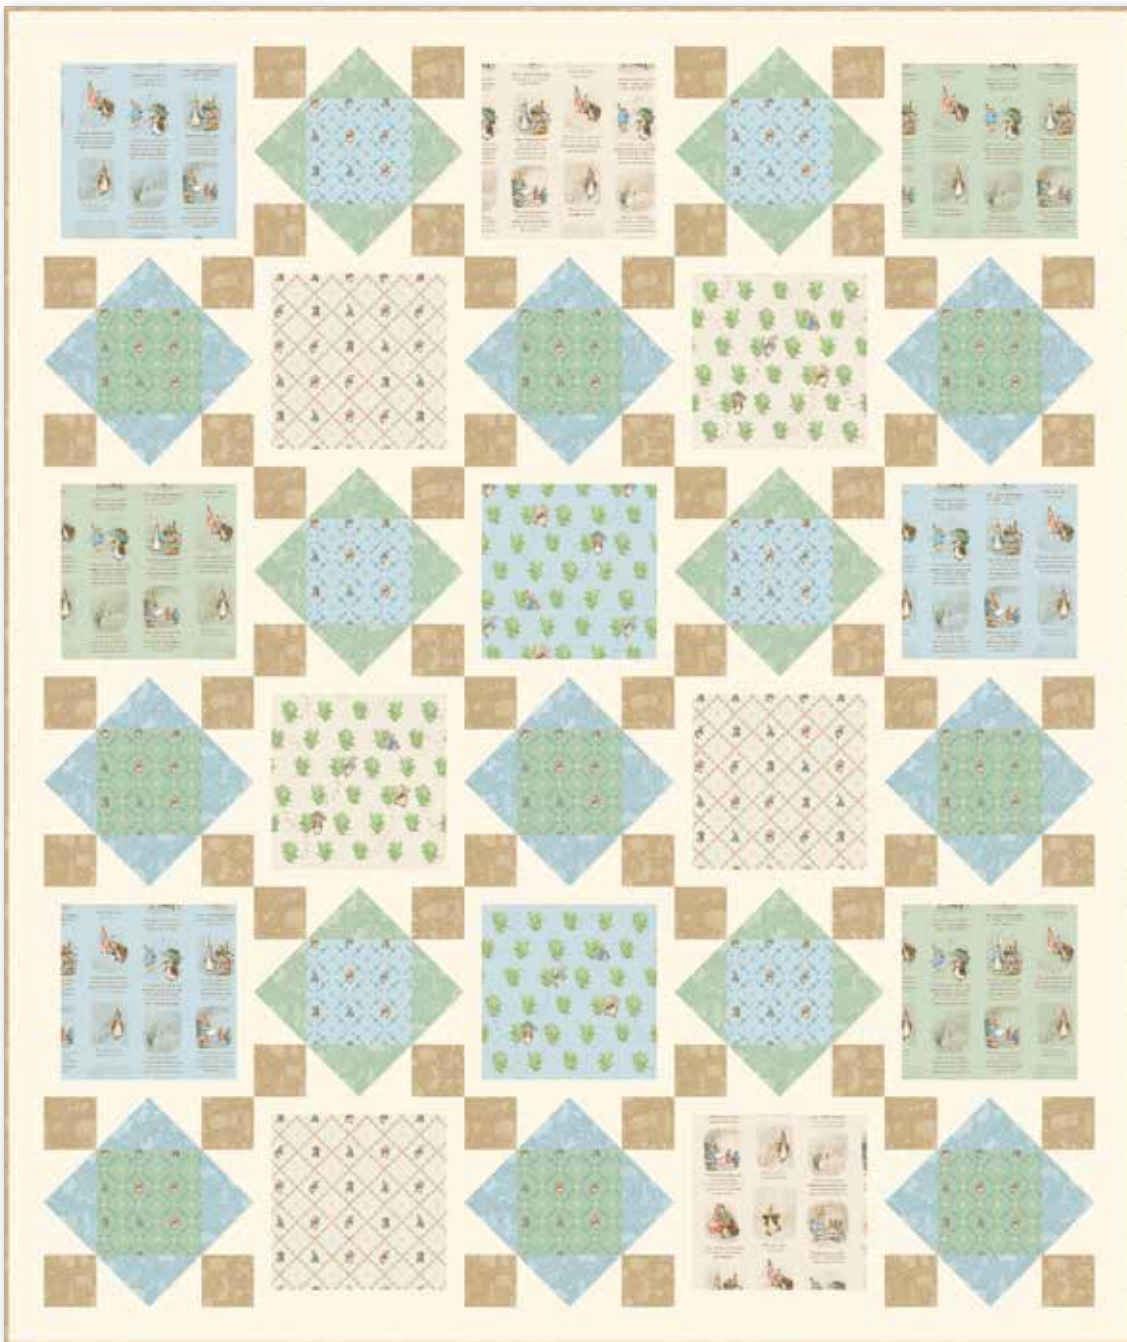

C13051-BLUE Journal Basic

C13051-GRAY Journal Basic

C13051-GREEN Journal Basic

Additional Fabrics

2 3/4 Yards C120-DREAM Confetti Cotton (Background)

1/2 Yard C17251-TAN Tonal Garden (Binding)

1 3/4 Yards WB605-CLOUD Shabby (Backing)

2 - 1" Sliders (Strap Adjusters)

2 - 1" Rectangle Rings

Pre-order the
P234-VIOLETBACKPACK
Bag Pattern

Rabbit Tales by The Whimsical Workshop

Quilt Size 64" x 76"

estimated requirements

3/8 Yard of Each

- CD17252-BLUE Story Time
- CD17252-CREAM Story Time
- CD17252-GREEN Story Time
- CD17253-BLUE Lettuce Patch
- CD17254-CREAM Lattice
- CD17253-CREAM Lettuce Patch