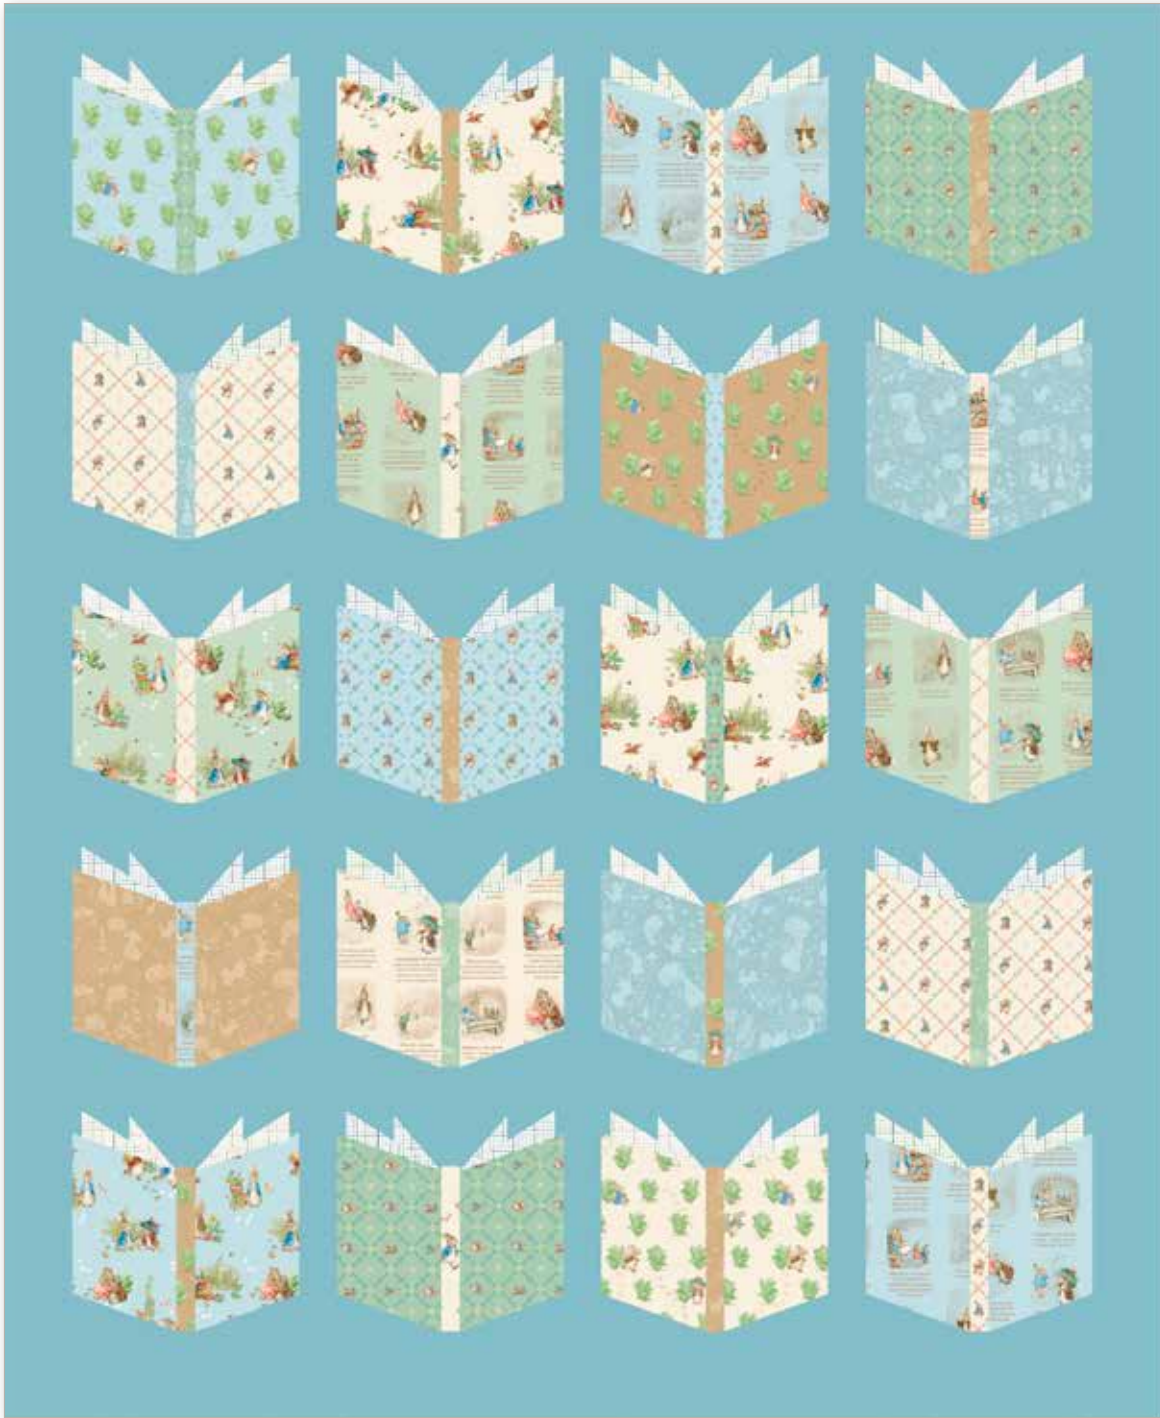

Book Nerd by Angela Pingel Designs

Quilt Size 54" x 66"

estimated requirements

(1) FQ-17250-15 Fat Quarter Bundle

3/8 Yard of Each

C13051-BLUE Journal Basic

C13051-GRAY Journal Basic

C13051-GREEN Journal Basic

Additional Fabrics

2 3/4 Yards C120-DREAM Confetti Cotton (Background)

1/2 Yard C17251-TAN Tonal Garden (Binding)

1 3/4 Yards WB605-CLOUD Shabby (Backing)

Pre-order the
P267-BOOKNERD
Quilt Pattern

The Violet Backpack by Knot + Thread Designs