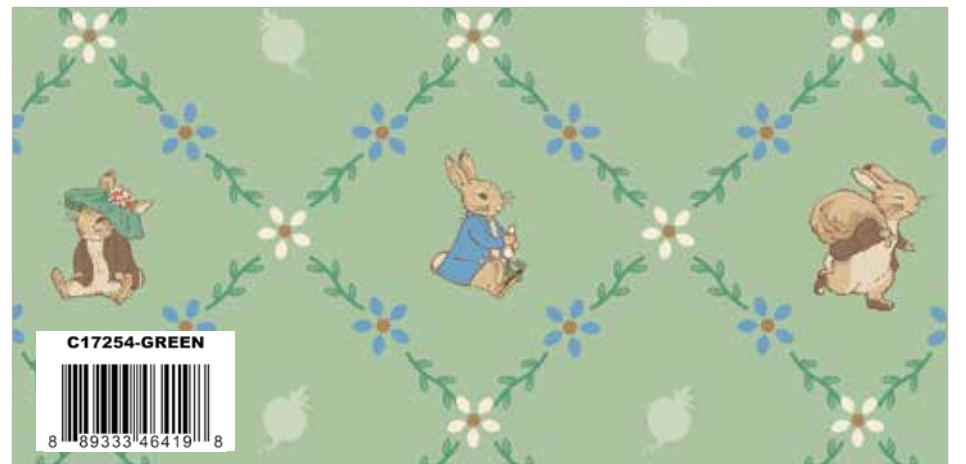

CD17253-CREAM
8 89333 46415 0

Cream Lettuce Patch

C17254-GREEN
8 89333 46419 8

Green Lattice

Cream Main

Blue Tonal Garden

Cream Story Time

Tan Lettuce Patch