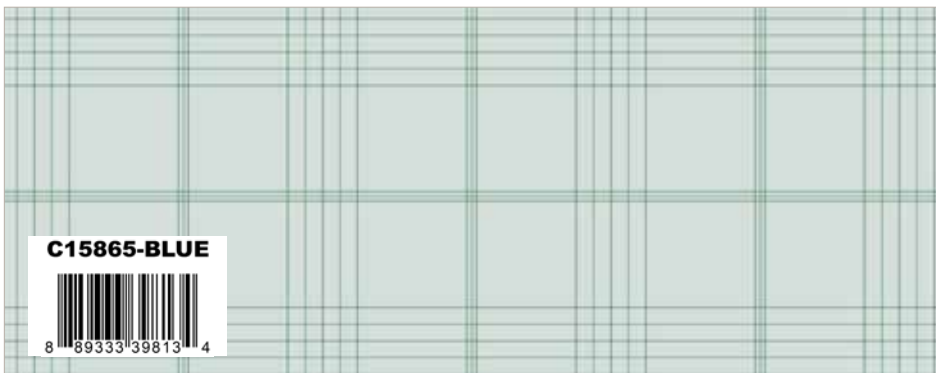

CD15860-BLUE

Blue Main

CD15861-BLUE

Blue Characters

CD15862-BLUE

Blue Duck Stripe

C15863-CLOUD

Cloud Toile

C15864-BLUE

Blue Jasmine

C15865-BLUE

Blue Plaid

C15866-CLOUD

Cloud Text

CD15860-PINK

Pink Main