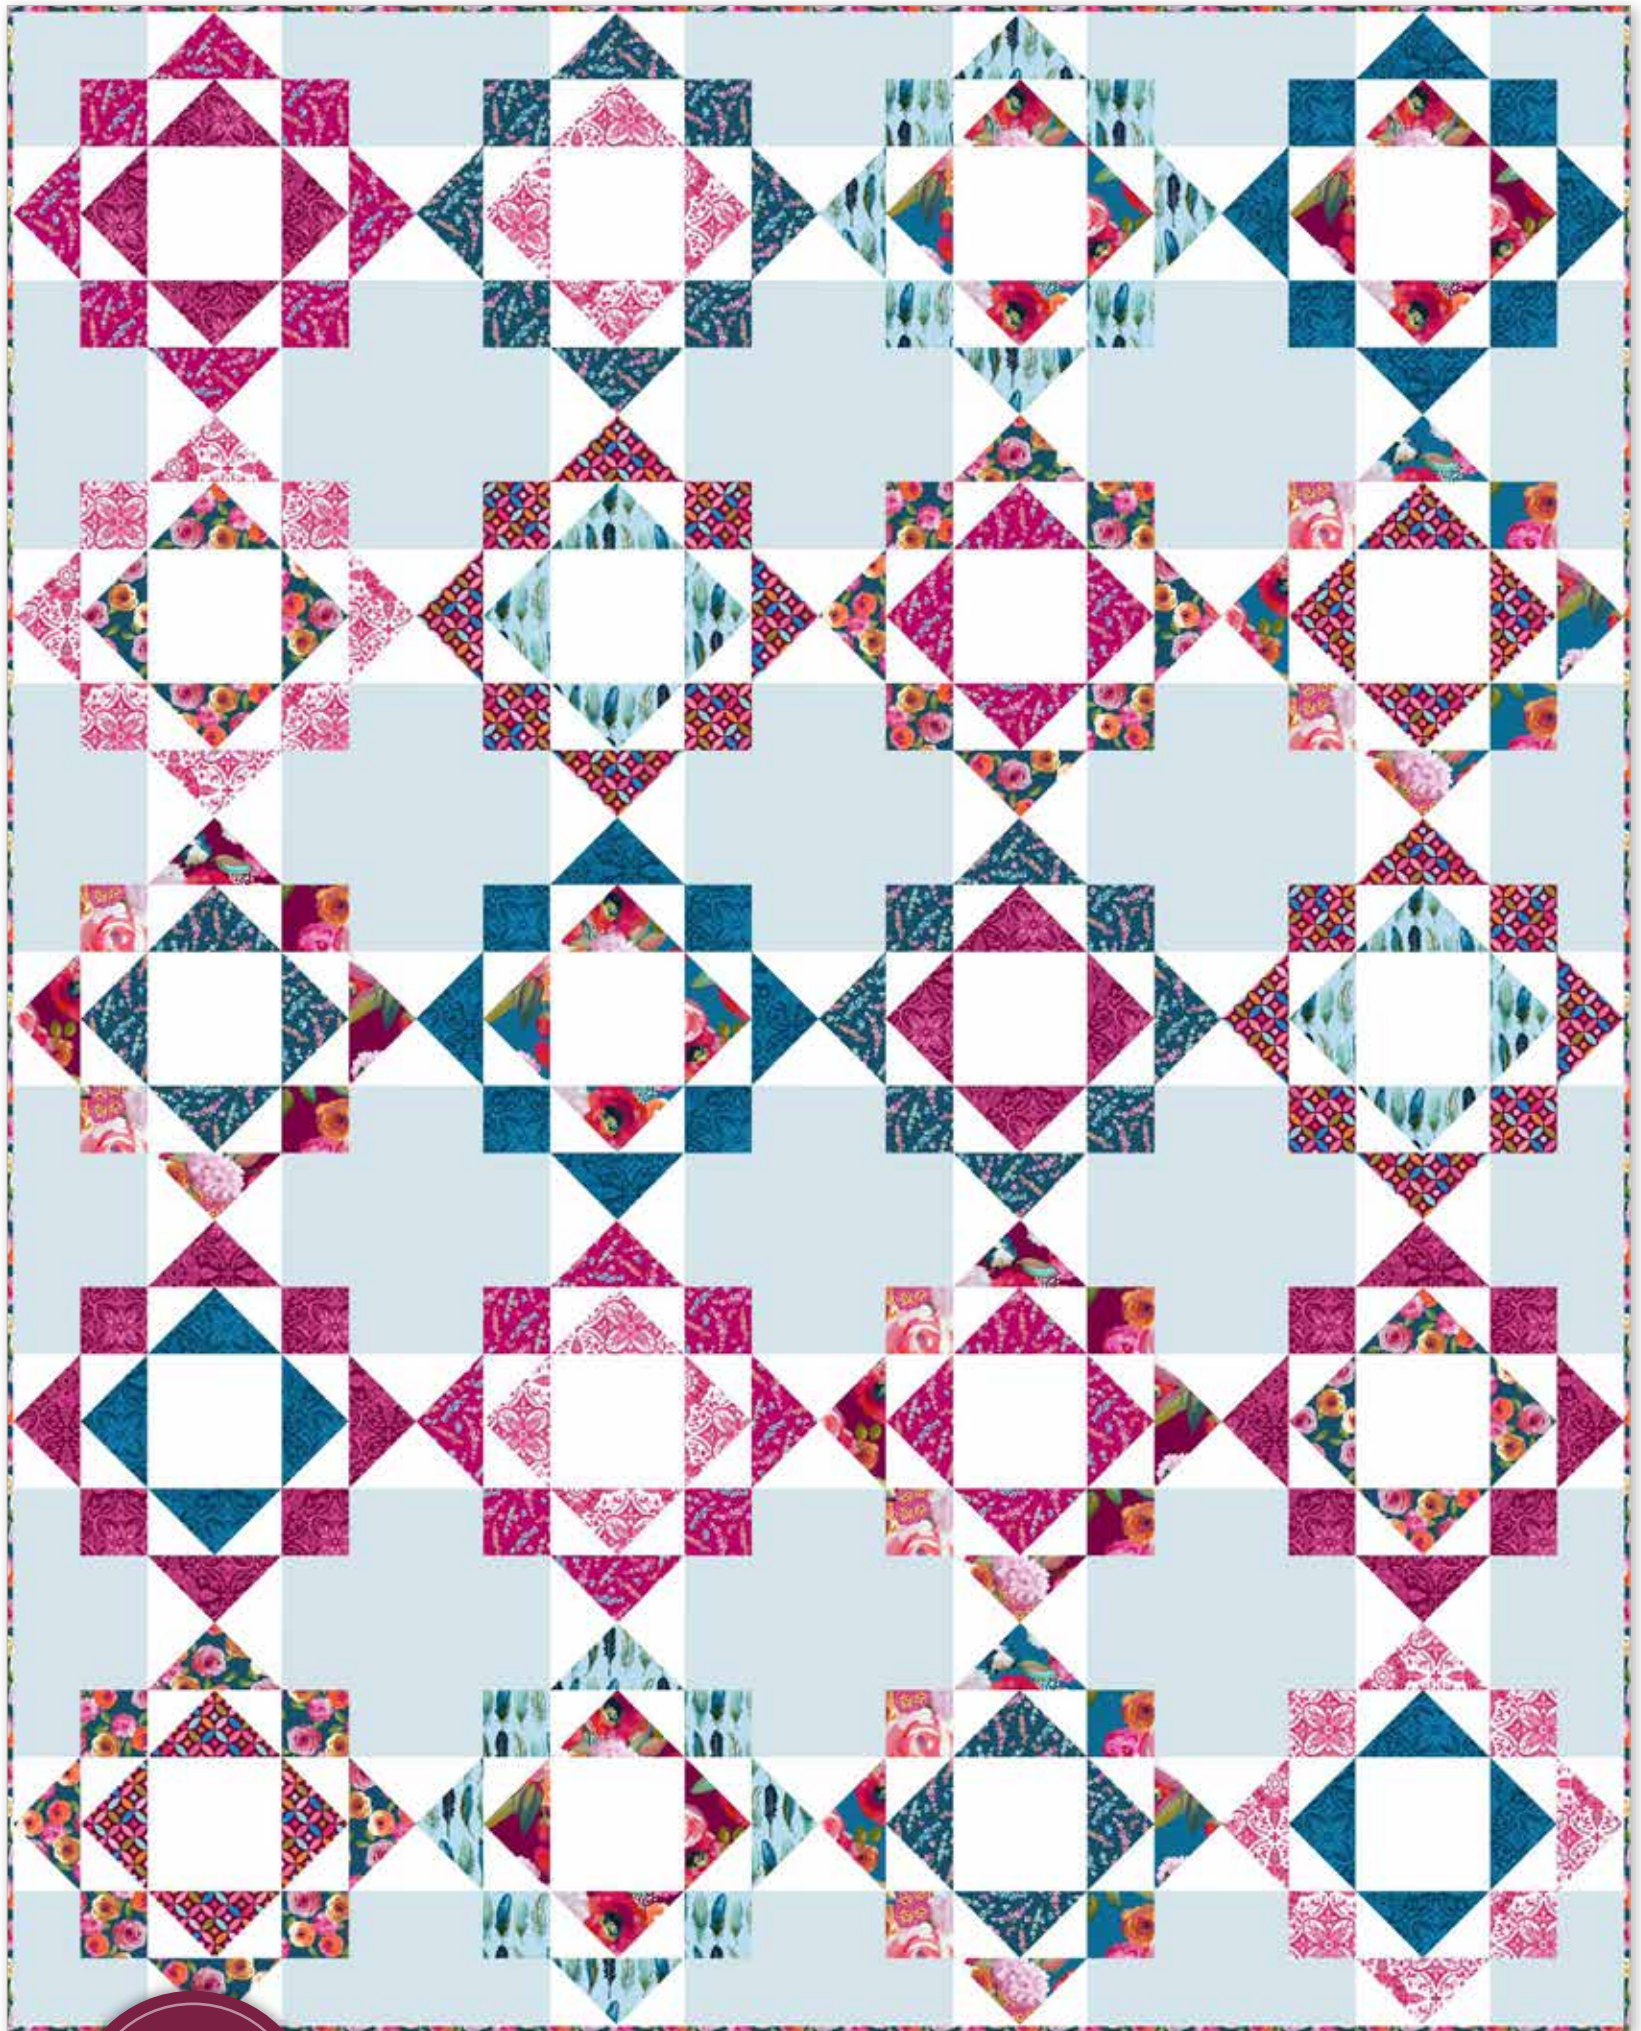

Quilt Size 60½" x 75½"

**Fat Quarter
Friendly**

Fabric Requirements

- 10 Fat Quarters of Assorted Poppies & Plumes Fabrics
- 2 1/4 Yards C120 Riley White Solid
- 1 3/4 Yards C120 Boy Blue Solid
- 5/8 Yard C14291 Oxford Floral (Binding)
- Backing: 2 Yards *WB200 Chambray Shades