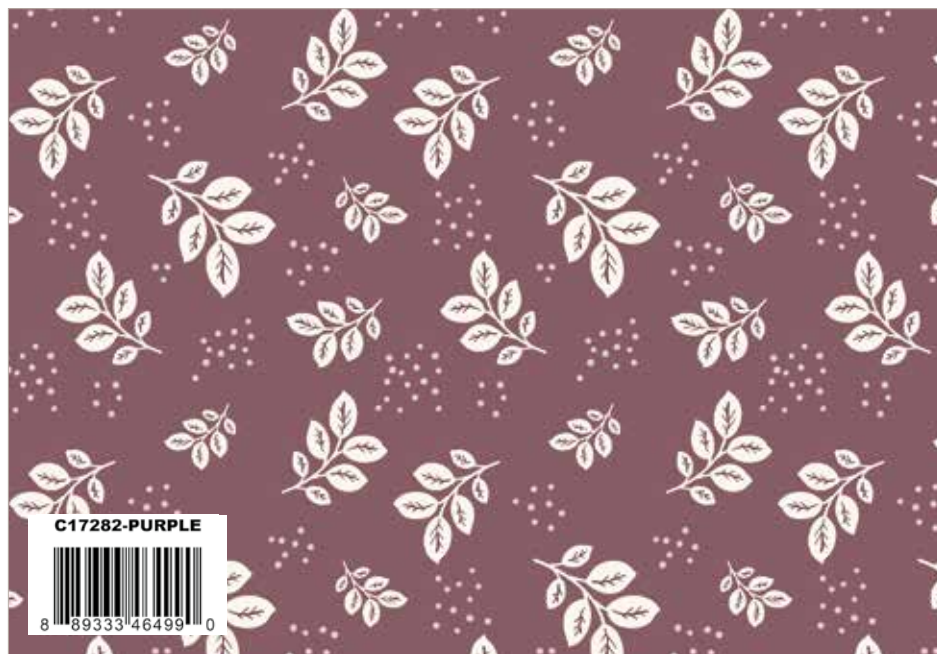

8 89333 37581 4

Coral Shade

C610-IVORY

8 89333 35349 2

Ivory Texture

C17280-BLEACHEDDENIM

Bleached Denim Main

C17281-BLEACHEDDENIM

Bleached Denim Floral

C17282-PURPLE

Purple Leaves

C17283-PINK

Pink Sweet Pea

C17284-PURPLE

Purple Plaid

C17285-LATTE