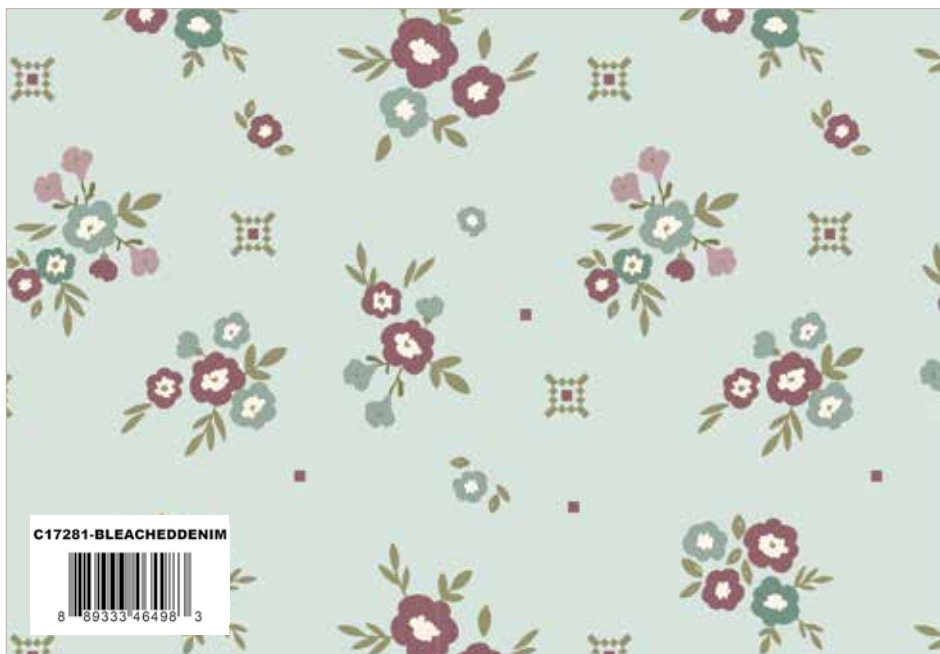

8 89333 37581 4

Coral Shade

C610-IVORY

8 89333 35349 2

Ivory Texture

C17280-BLEACHEDDENIM

Bleached Denim Main

C17281-BLEACHEDDENIM

Bleached Denim Floral

C17282-PURPLE

Purple Leaves

C17283-PINK

Pink Sweet Pea

C17284-PURPLE

Purple Plaid

C17285-LATTE