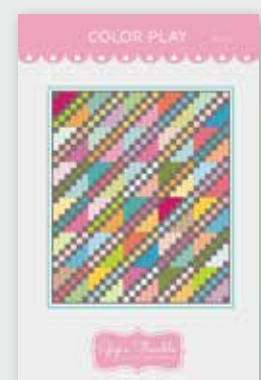

Additional Fabric

2 3/8 Yards C200-ASPHALT Shade (Includes Binding)

1 7/8 Yards WB200-SLATE Shade (Backing)

Pre-order the
P042-COLORPLAY
Quilt Pattern