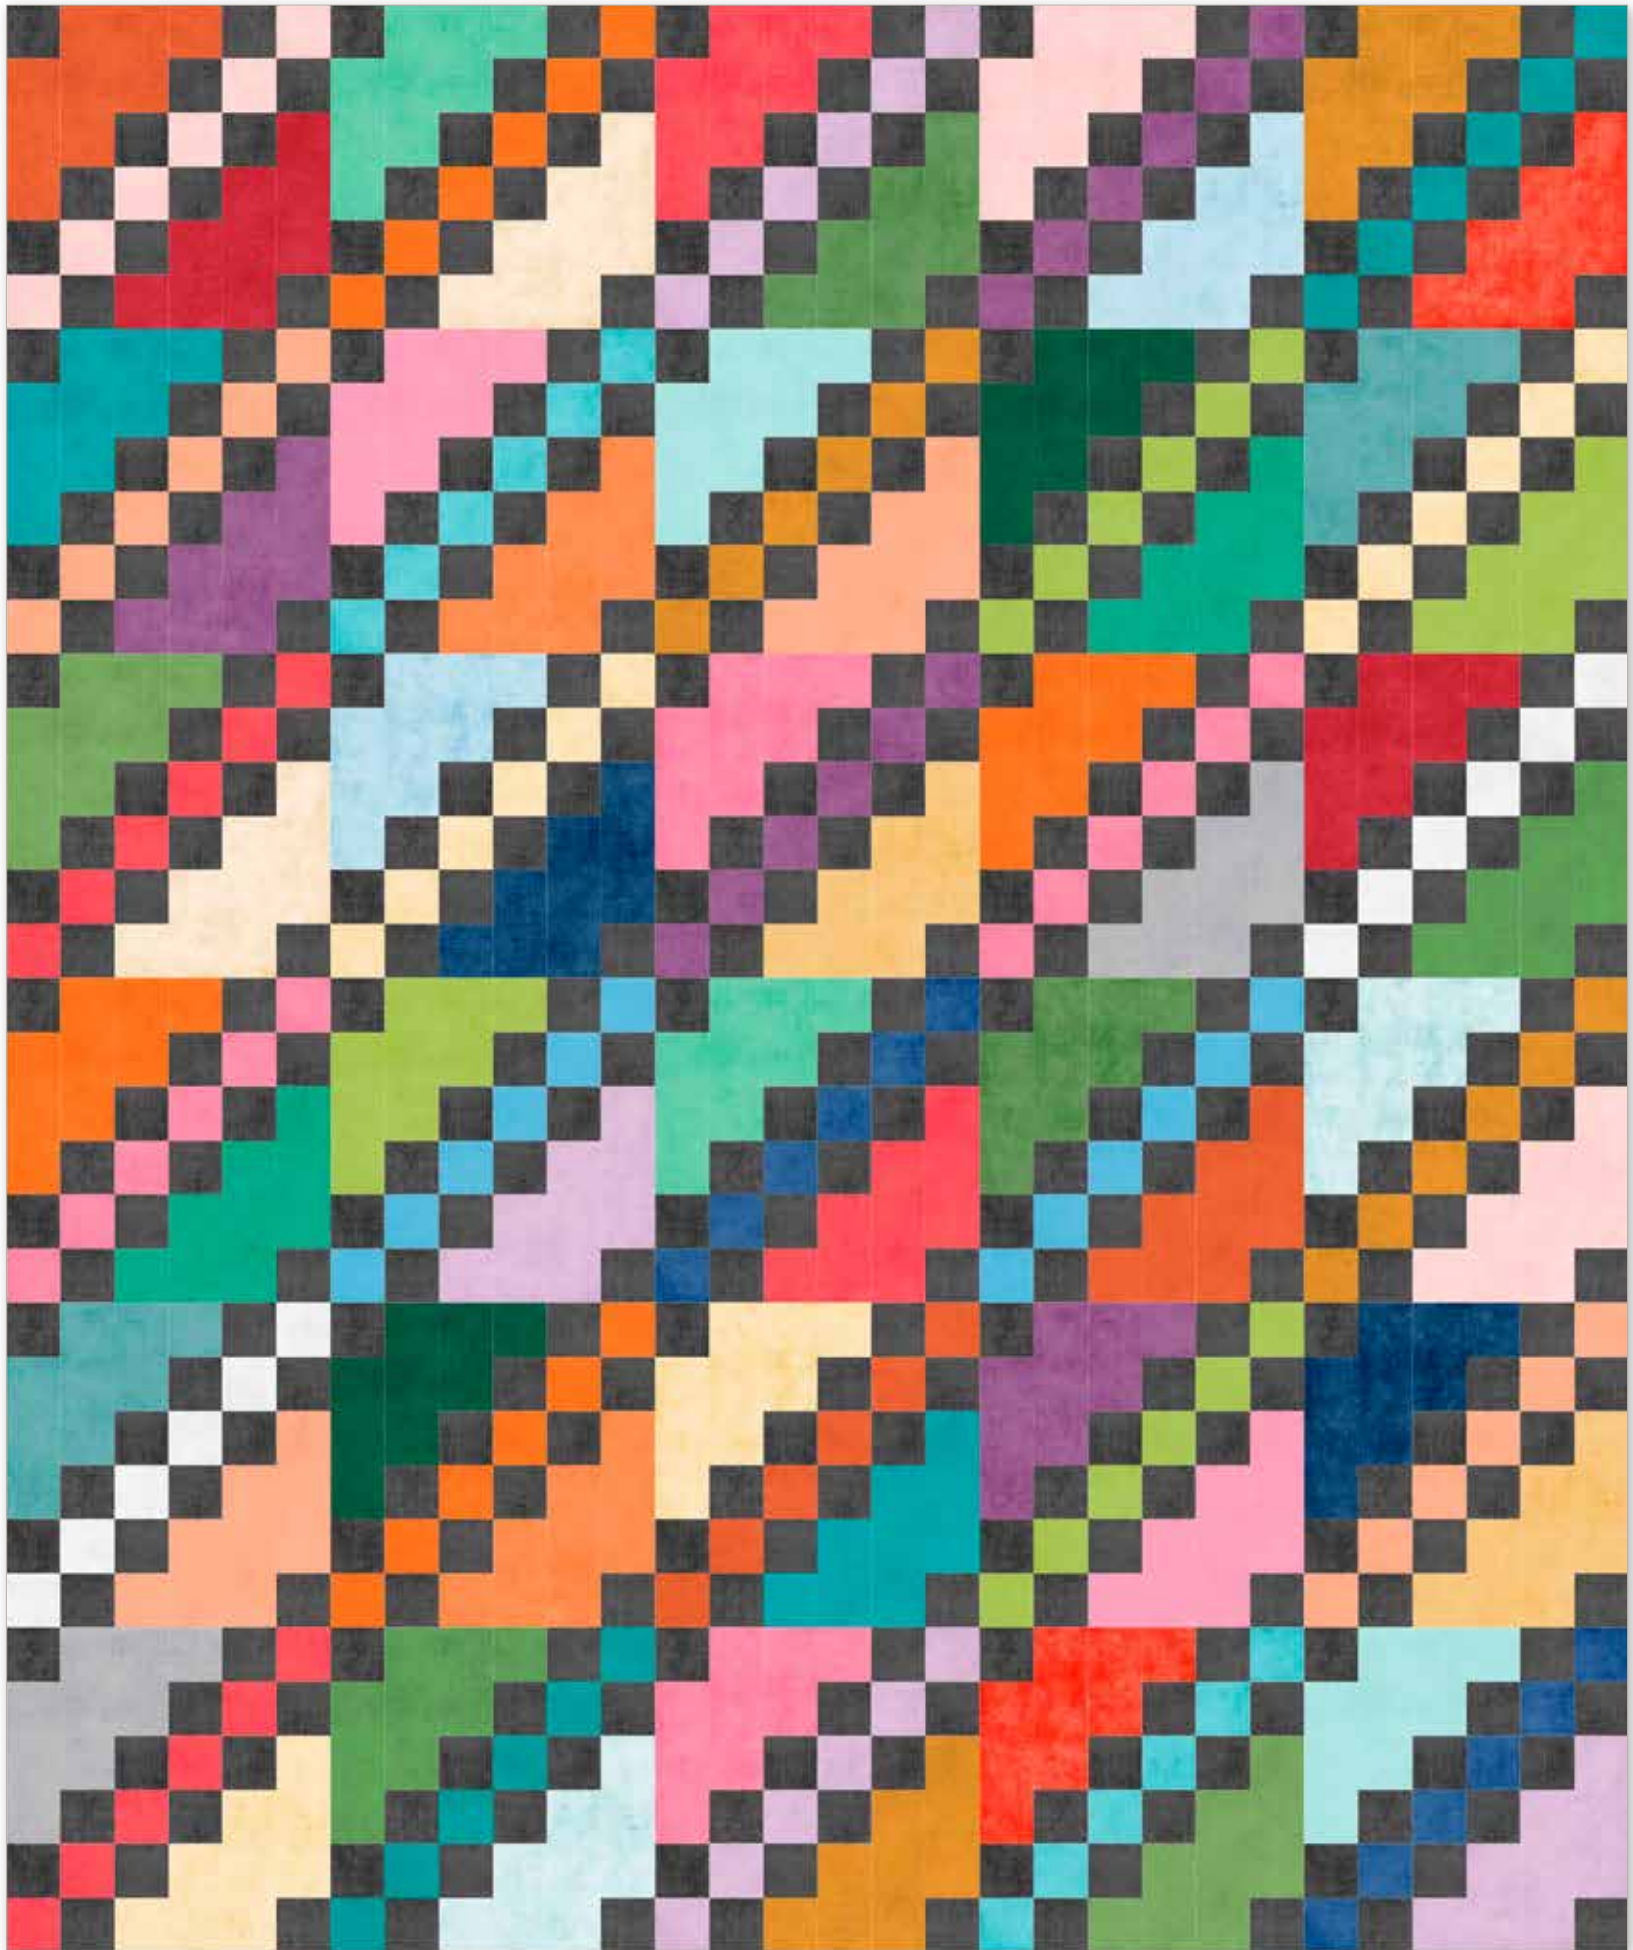

Color Play by Amber Johnson

Quilt Size 60½" x 72½"

estimated requirements

2 1/2" x WOF of Each

C200-ALPINE Shade

C200-AQUA Shade

C200-AUTUMN Shade

C200-BASIL Shade

C200-BLEACHEDDENIM Shade

C200-BOYBLUE Shade

C200-BUTTERSCOTCH Shade

C200-CAYENNE Shade

C200-CELESTIAL Shade

C200-CHRISTMASGREEN Shade

C200-02 CREAM Shade

C200-DARKTEAL Shade

C200-92 GRAPE Shade

C200-GREEN Shade

C200-HONEY Shade

C200-90 LAVENDER Shade

C200-LETTUCE Shade

C200-LIGHTTEAL Shade

C200-MARMALADE Shade

C200-MERMAIDSTAIL Shade

C200-33 NIGHTTIME Shade

C200-ORANGE Shade

C200-PAPRIKA Shade

C200-PEACHESCREAM Shade

C200-PEONY Shade

C200-SILVER Shade

C200-03 SNOW Shade

C200-SONGBIRD Shade

C200-SUGARPINK Shade

C200-SUNSHINE Shade

C200-SWEETMINT Shade

C200-70 TANGERINE Shade

C200-TREETOP Shade

C200-TWILIGHT Shade

C200-51 WAGONRED Shade

Additional Fabric

2 3/8 Yards C200-ASPHALT Shade (Includes Binding)

1 7/8 Yards WB200-SLATE Shade (Backing)

Pre-order the
P042-COLORPLAY
Quilt Pattern