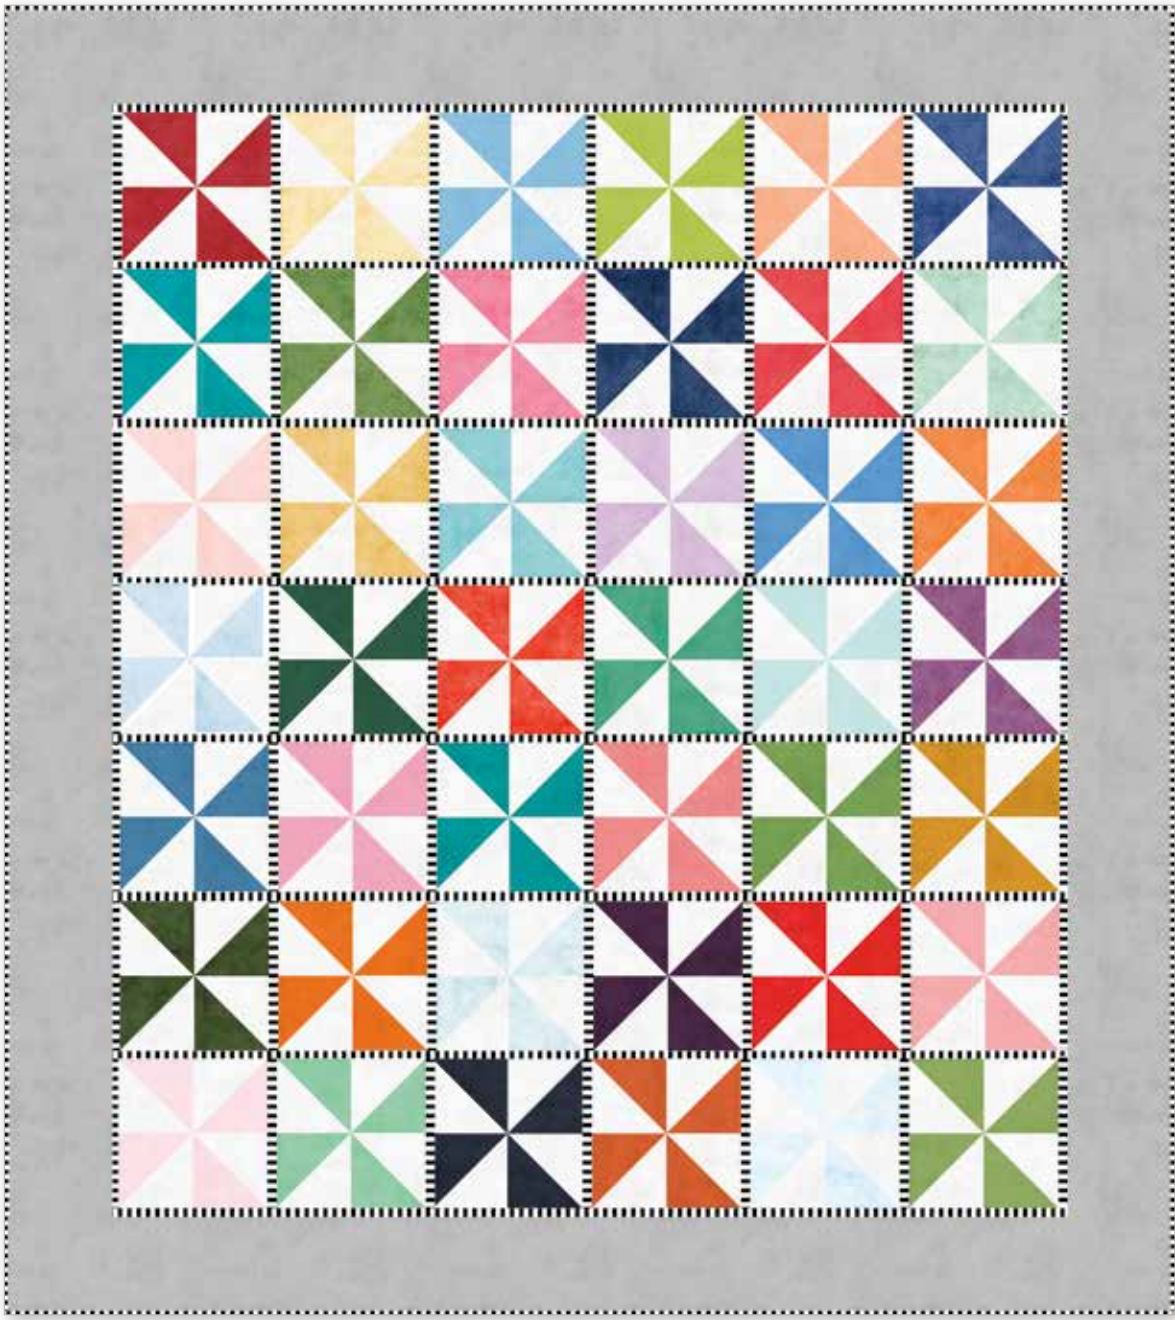

Pinwheel Party by The RBD Designers

Quilt Size 69" x 77½"

estimated requirements

(1) 10-200-42 10" Stacker

Additional Fabrics

1 Yard C200-SILVER Shade

1 2/3 Yards C200-SNOW Shade

1 3/8 Yards C555-BLACK 1/4" Stripe (Includes Binding)

2 1/4 Yards WB200-SLATE Shade (Backing)

FREE PATTERN
AVAILABLE ON OUR WEBSITE
SEPTEMBER 2024

www.rileyblakedesigns.com