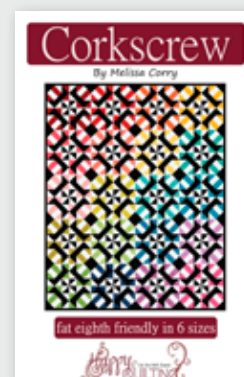

Corkscrew by Melissa Corry

Quilt Size 72" x 90"

estimated requirements

(1) FQ-500-15 Fat Quarter Bundle

**Additional Fabrics**

3 Yards C610-WHITE Texture (Background)

2/3 Yard C610-BLACK Texture (Binding)

2 1/4 Yards WB13870-WHITE Sew Text (Backing)