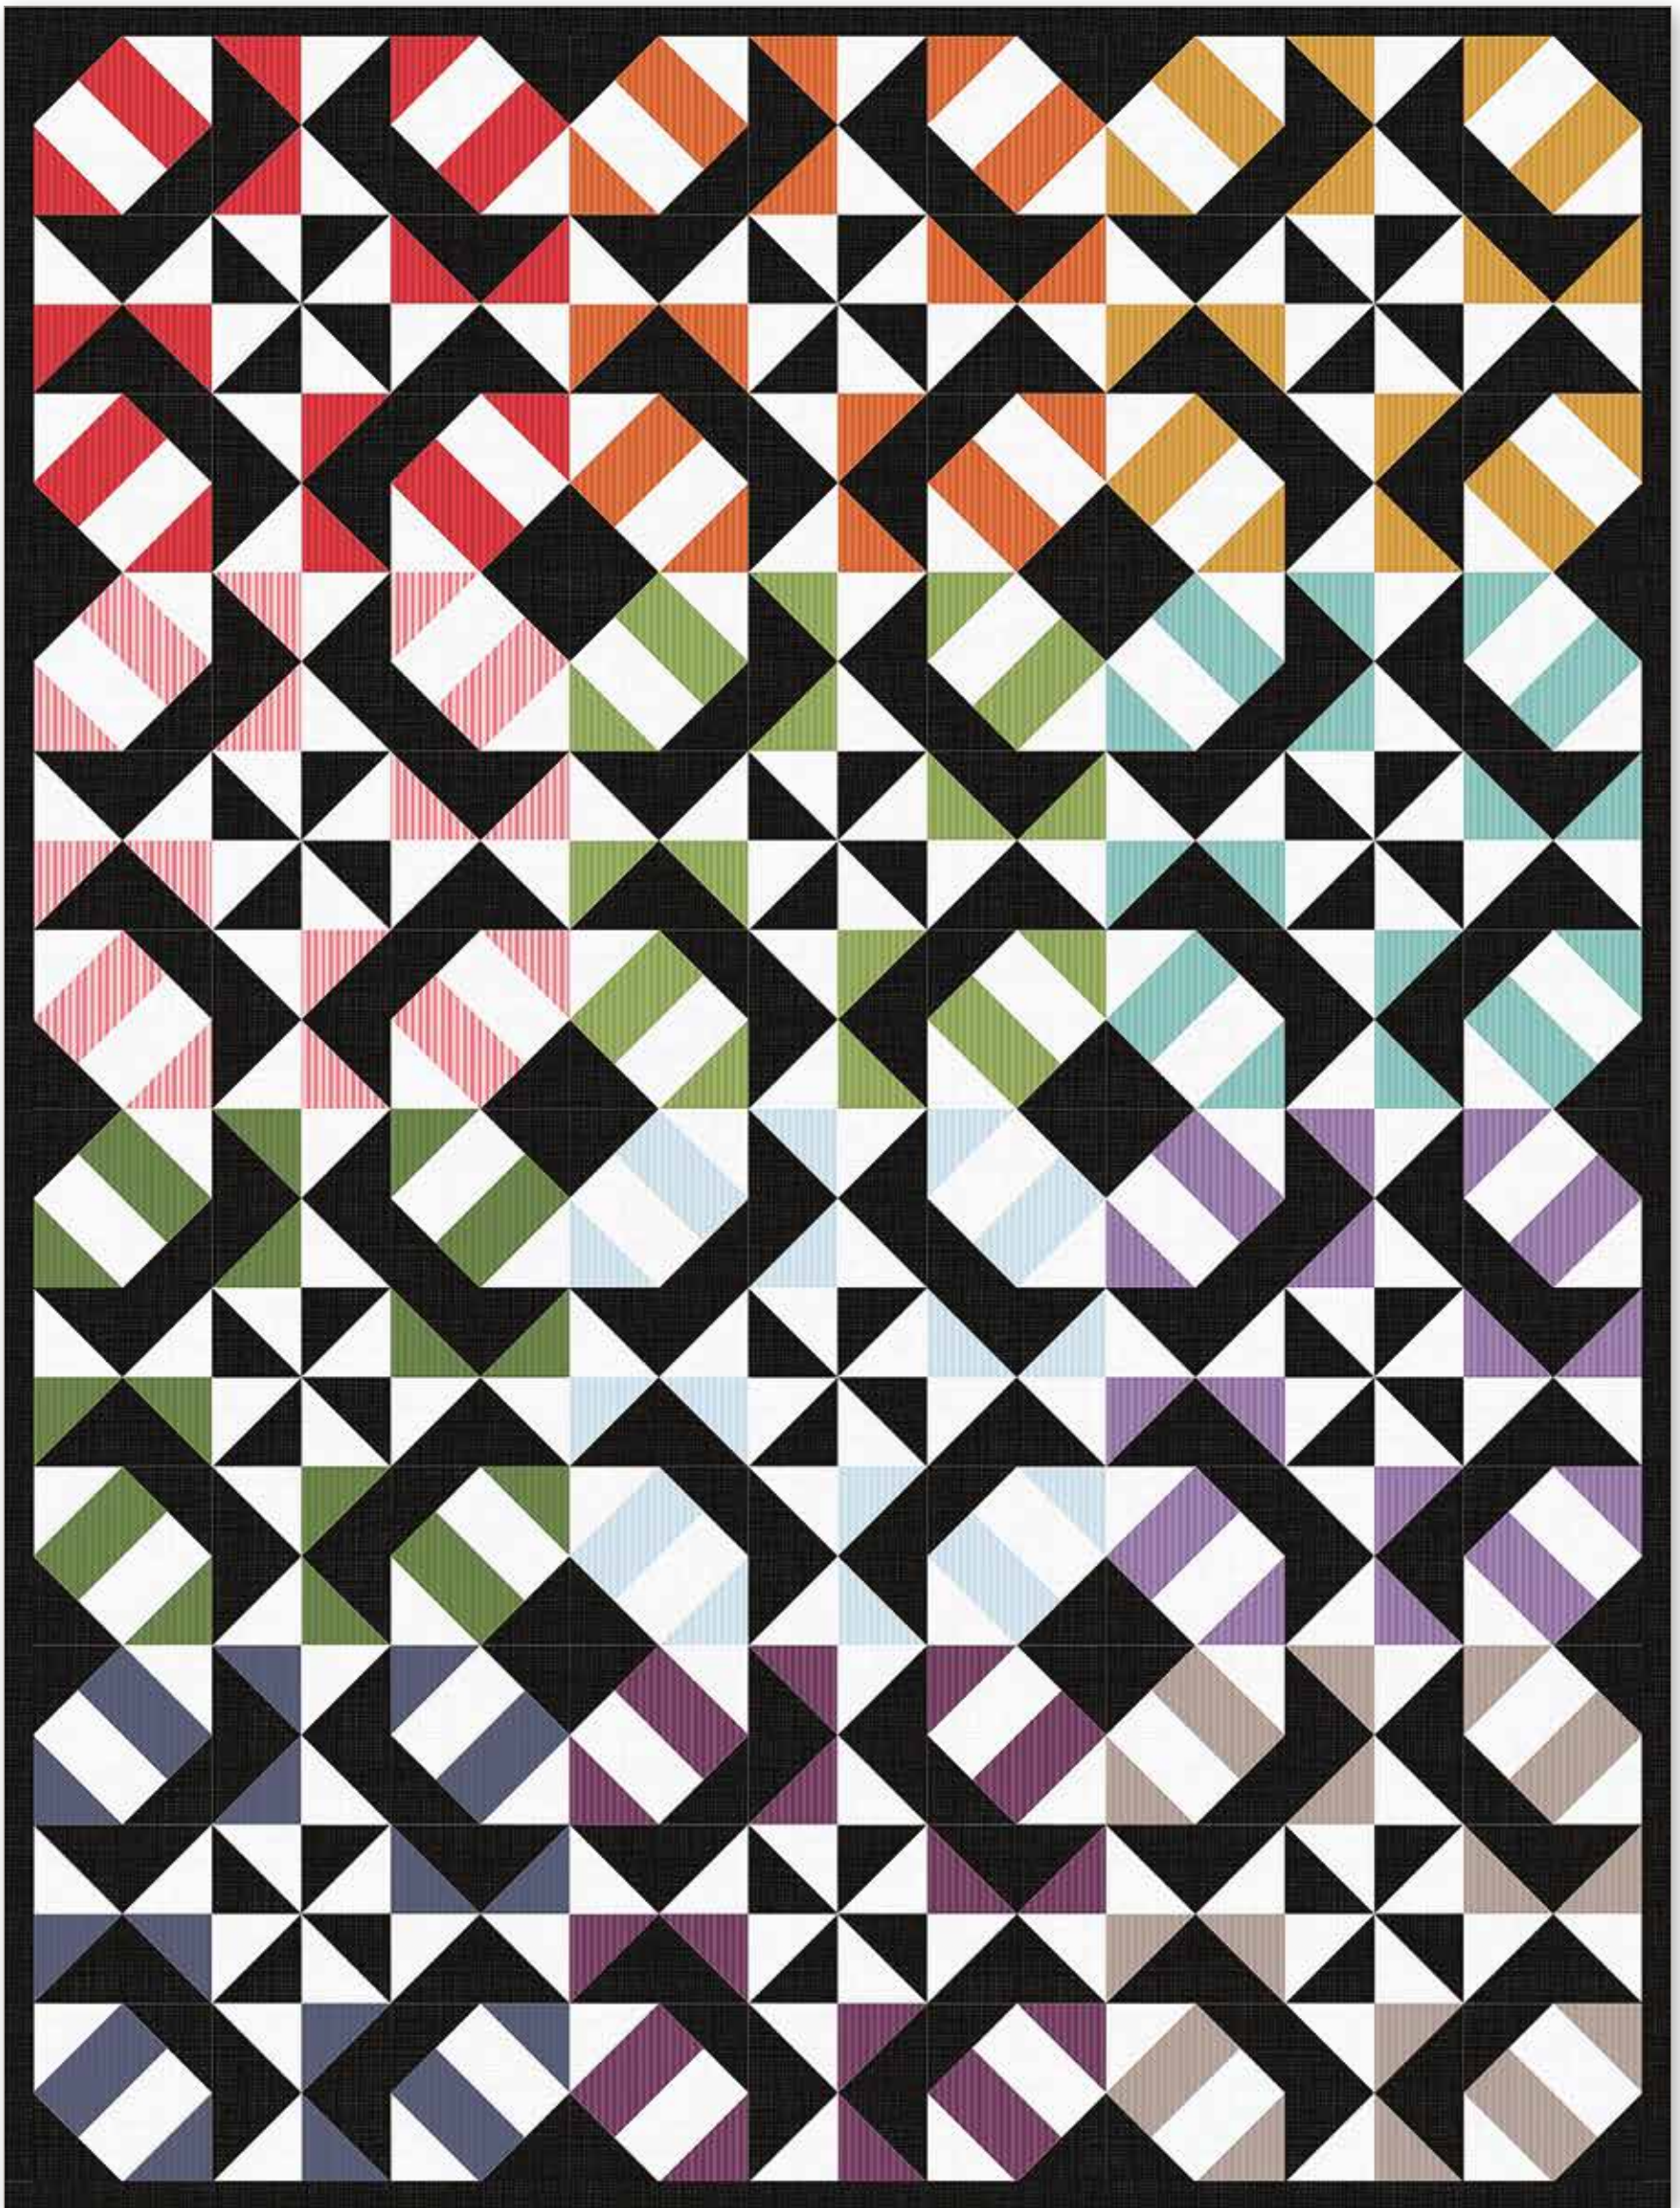

**1/3 Yard of Each**

- C500-CLOVER Tonal Stripe
- C500-DENIM Tonal Stripe
- C500-GOLDEN Tonal Stripe
- C500-GREEN Tonal Stripe

**1/2 Yard of Each**

- C500-BOYBLUE Tonal Stripe
- C500-PEACOCK Tonal Stripe
- C500-TEAL Tonal Stripe

**Additional Fabric**

- 4 Yards C660-RAINBOW Swiss Dot (Background)
- 5/8 Yard C495-RAINBOW 1/8" Stripe (Binding)
- 2 1/3 Yards WB200-CHAMBRAY Shade (Backing)

Pre-order the  
P206-KENZIE  
Quilt Pattern

Corkscrew by Melissa Corry

Quilt Size 72" x 90"

estimated requirements

(1) FQ-500-15 Fat Quarter Bundle

**Additional Fabrics**

3 Yards C610-WHITE Texture (Background)

2/3 Yard C610-BLACK Texture (Binding)

2 1/4 Yards WB13870-WHITE Sew Text (Backing)