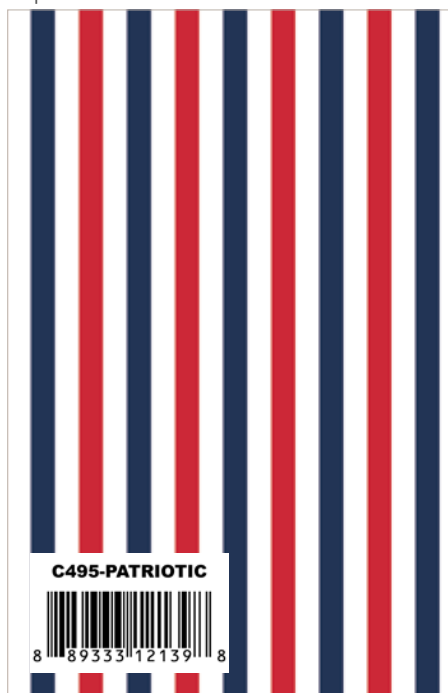

Sweet Mint

Green

Navy

Clover

Denim

\*NEW Peacock

Aqua

Gray

Black

Halloween

Patriotic

Christmas

\*NEW Rainbow

1/4" Stripe on White

Baby Pink

Red

Aqua

Black

Gray

Navy

1/2" Stripe on White

Black

1/8" Tonal Stripe

\*NEW Red