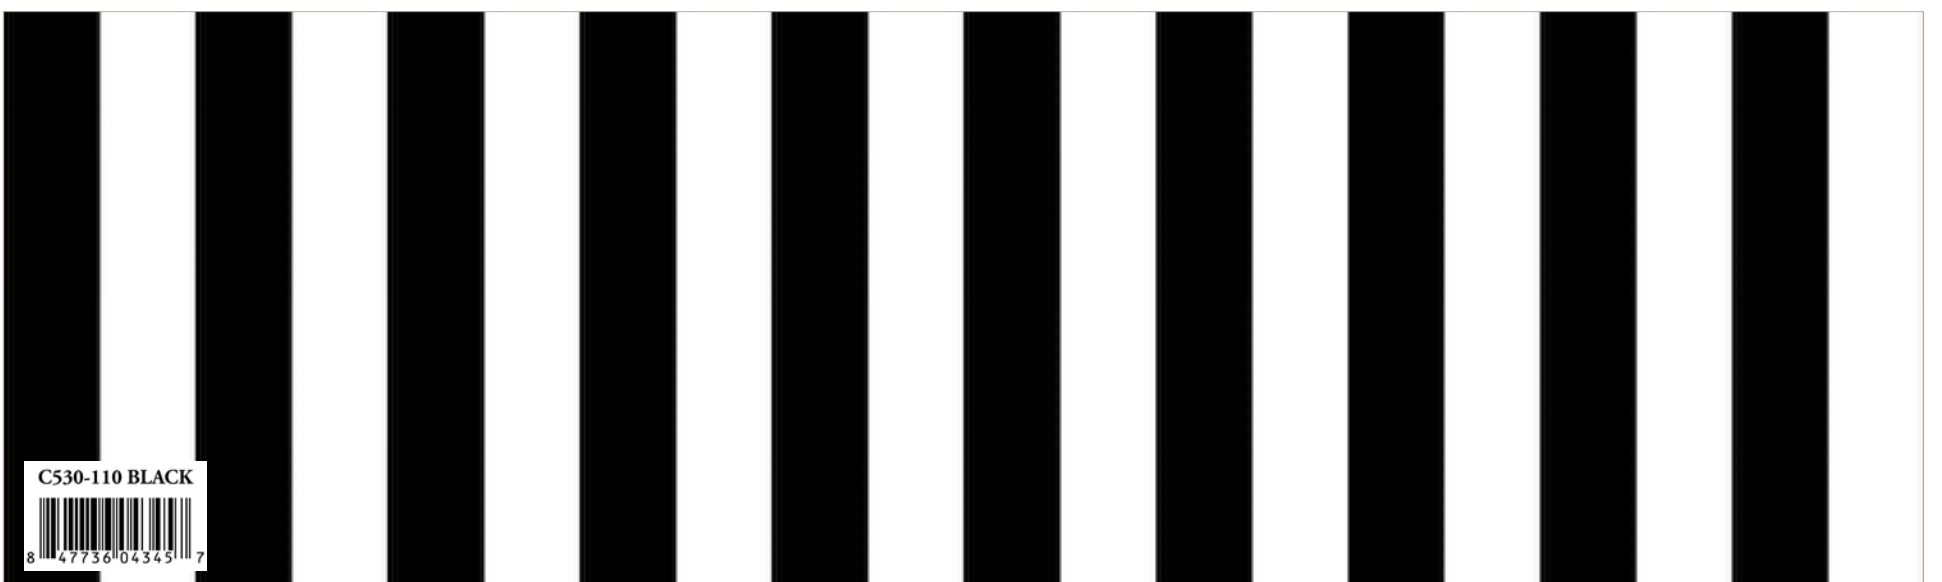

Aqua

Black

Gray

Navy

1/2" Stripe on White

Black

1/8" Tonal Stripe

\*NEW Red