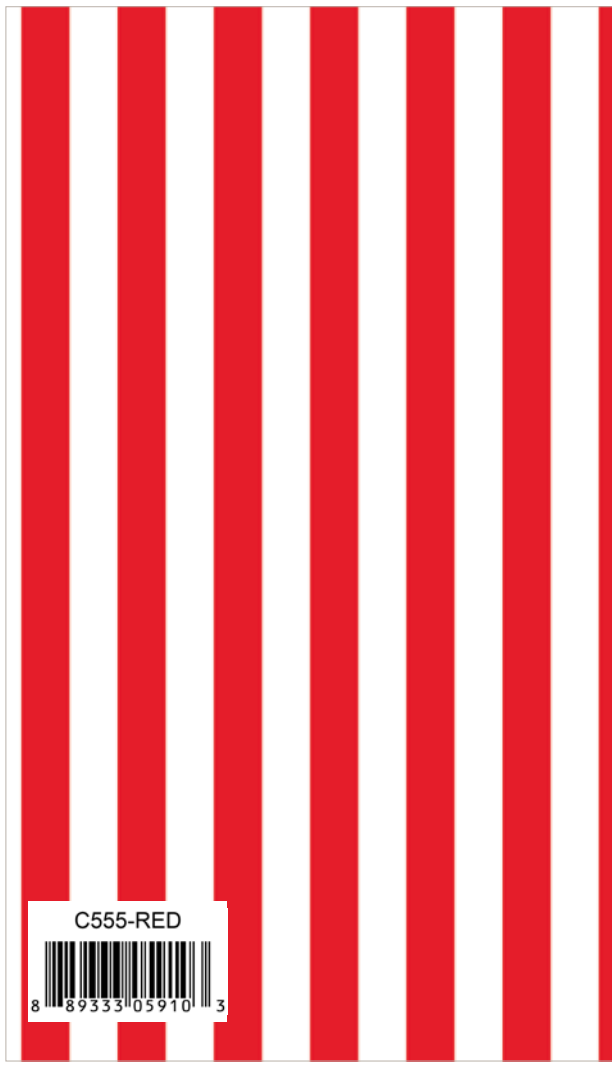

Black

Halloween

Patriotic

Christmas

\*NEW Rainbow

1/4" Stripe on White

Baby Pink

Red

Aqua

Black

Gray

Navy

1/2" Stripe on White

Black

1/8" Tonal Stripe

\*NEW Red