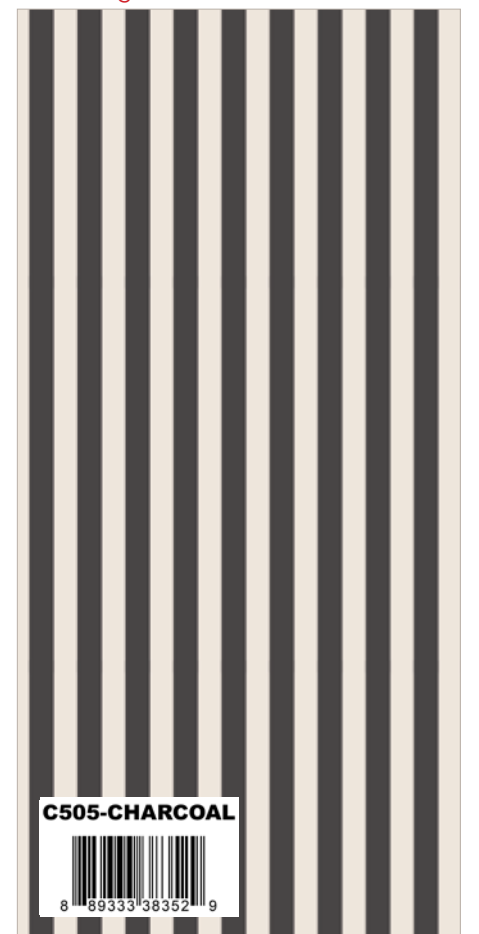

\*NEW Sage

**C505-COASTALBLUE**  
8 89333 38349 9

\*NEW Coastal Blue

**C505-SANGRIA**  
8 89333 38350 5

\*NEW Sangria

**C505-TEDDYBEAR**  
8 89333 38351 2

\*NEW Teddy Bear

**C505-CHARCOAL**  
8 89333 38352 9

**1/3 Yard of Each**

- C500-CLOVER Tonal Stripe
- C500-DENIM Tonal Stripe
- C500-GOLDEN Tonal Stripe
- C500-GREEN Tonal Stripe

**1/2 Yard of Each**

- C500-BOYBLUE Tonal Stripe
- C500-PEACOCK Tonal Stripe
- C500-TEAL Tonal Stripe