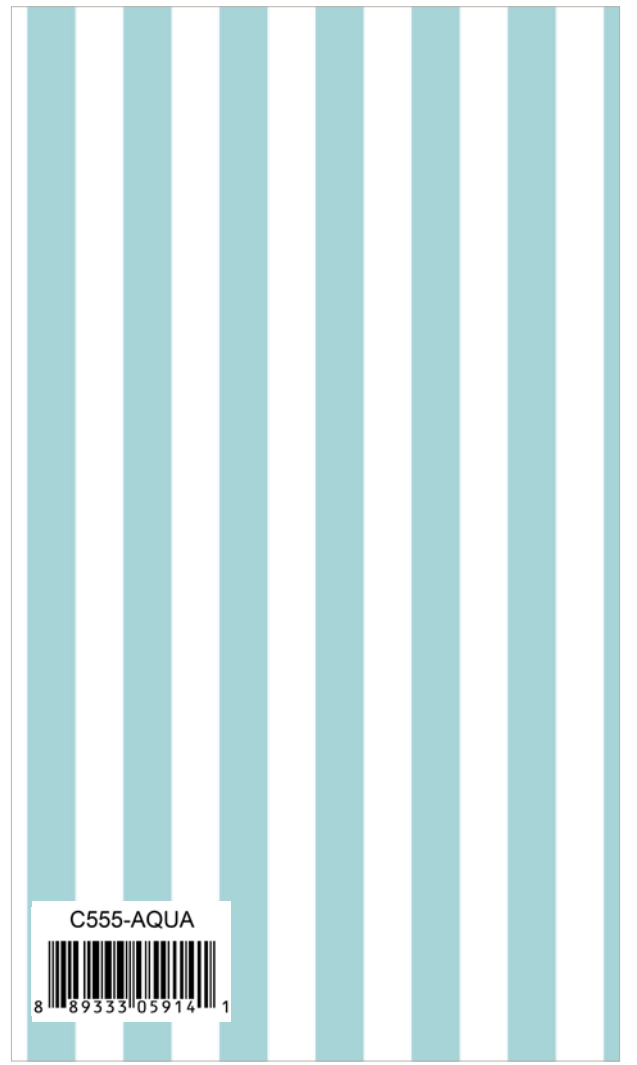

Black

Halloween

Patriotic

Christmas

\*NEW Rainbow

1/4" Stripe on White

Baby Pink

Red

Aqua

Black

Gray

Navy

1/2" Stripe on White

Black

1/8" Tonal Stripe

\*NEW Red