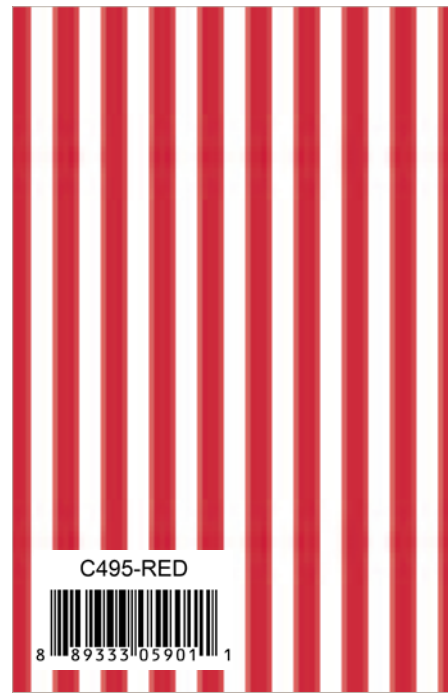

1/8" Stripe on White

Red