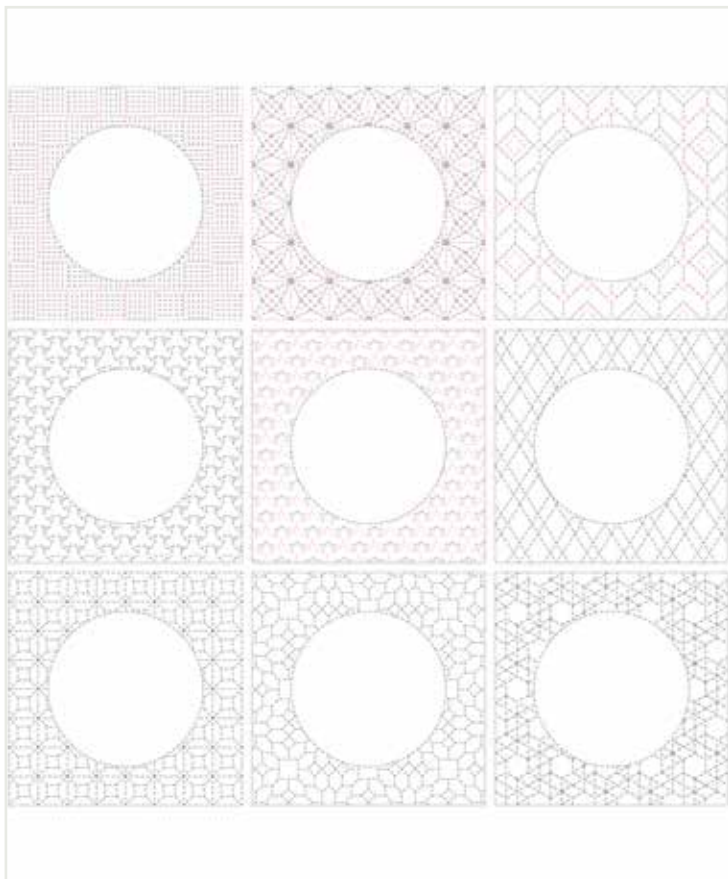

Sashiko Linen Prints (10-yd Bolt)

This versatile sashiko panel designed by Sue Daley Designs can be used for a variety of projects – cushions, bags and quilt tops, just to name a few. Make it your own by adding applique, embroidery, English Paper Piecing, punch needle, cross-stitch and more. Patterns and a blog tour will be available around the launch of the panel.

36" x 43 1/2" Panel

Minimum Order Quantity: 1 Bolt