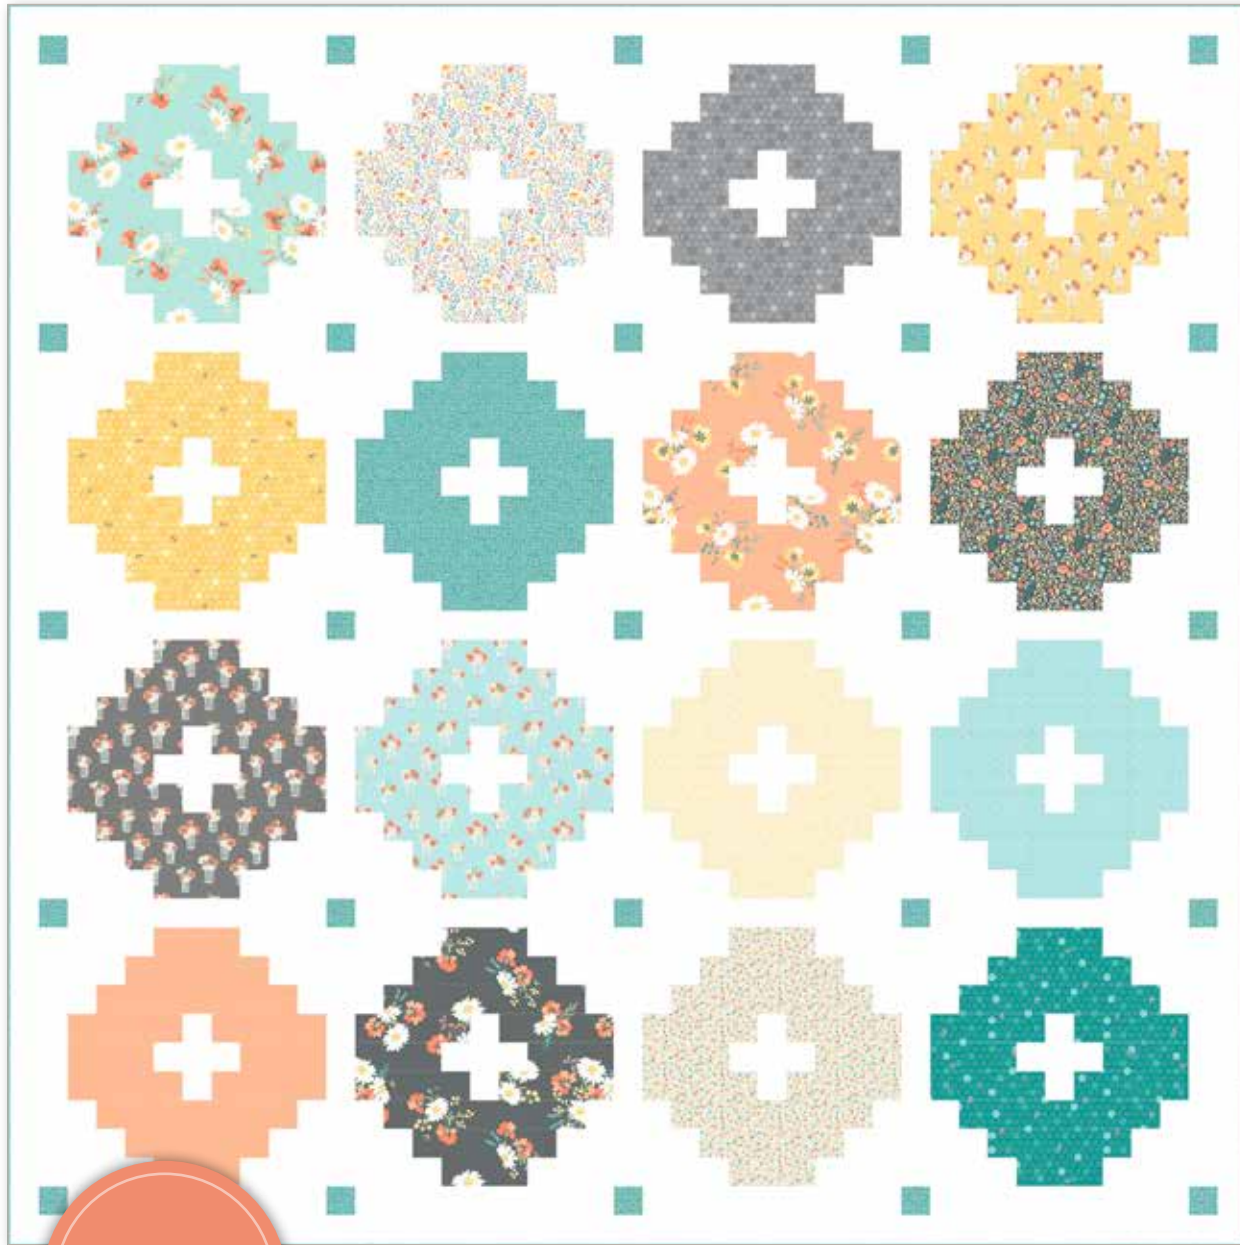

## Beluga by Amanda Castor

Fat Quarter  
Friendly

Quilt Size 86" x 86"