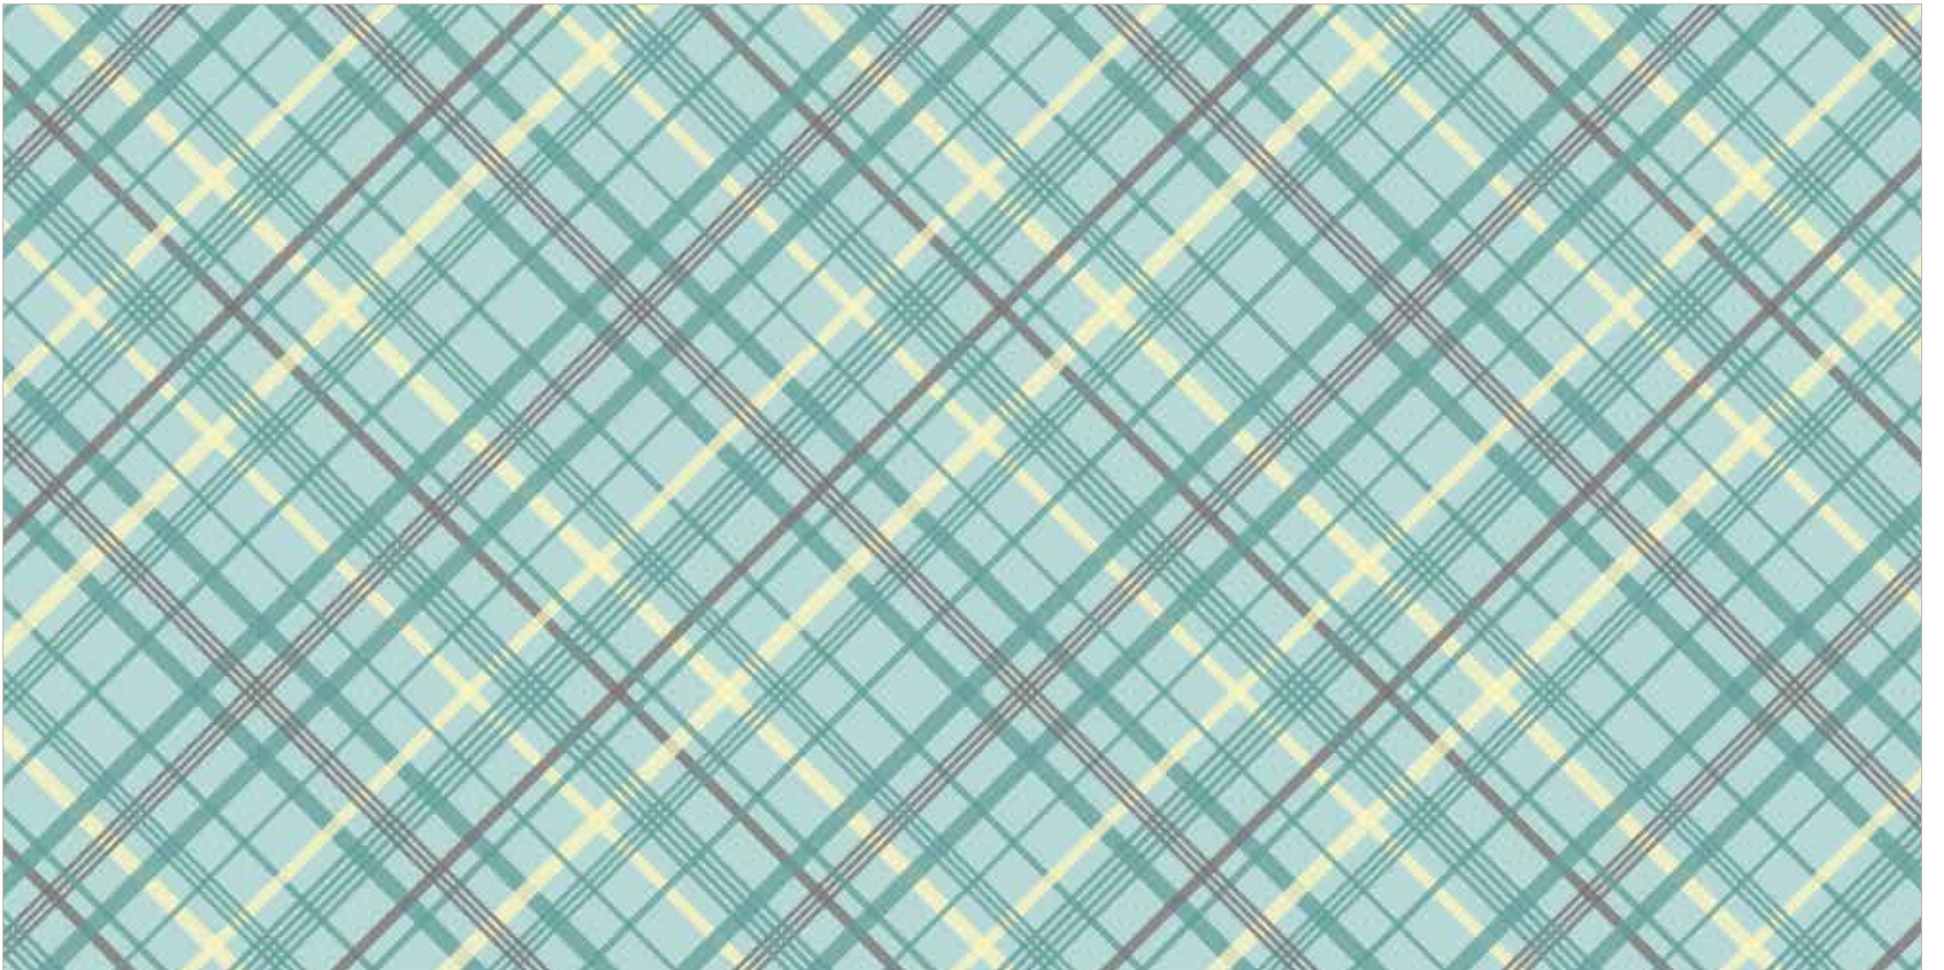

C14321 Sunshine Honeycomb

C14322 Aqua Mason Jar Bouquets

C14323 Steel Summer Floral

C14324 Mint Summer Plaid

C14325 Peach Dots

C14326 White Sweet Alyssum

C14320 Peach Main

Shown as Repeat 44" x 36"