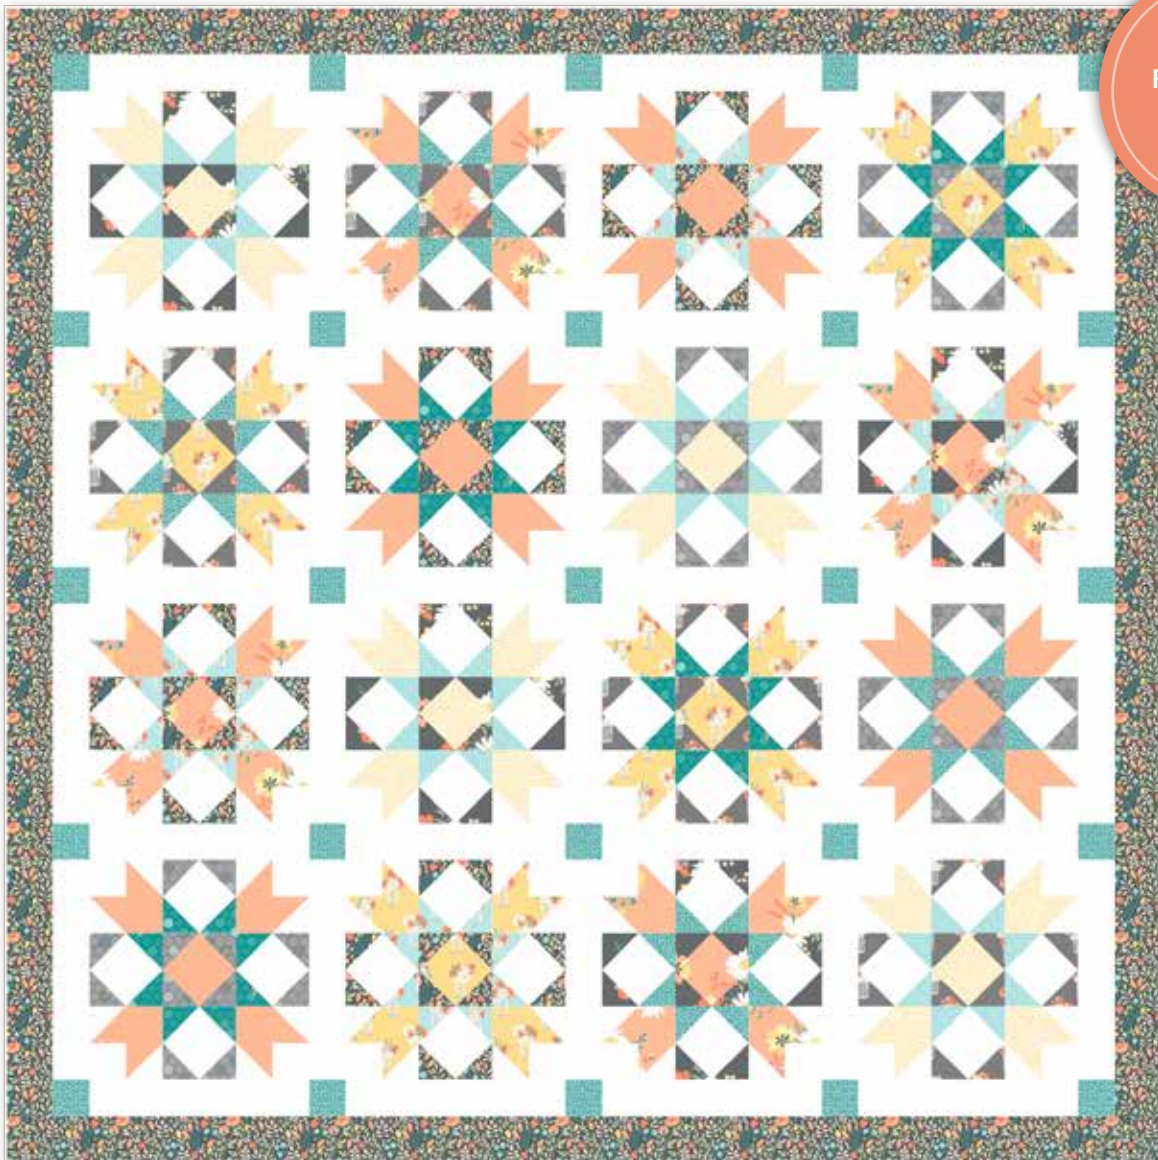

Quilt Size 63" x 63"

Stargaze by Amanda Castor

Fat Quarter Friendly

Fabric Requirements

- (1) FQ-14320-21 Sunshine & Sweet Tea Fat Quarter Bundle
- 1 1/4 Yards C14323 Steel Summer Floral (Includes Binding)
- 1/4 Yard C14326 Teal Sweet Alyssum
- 2 1/2 Yards C120 Riley White Solid
- Backing: 2 Yards *WB605 Gray Shabby