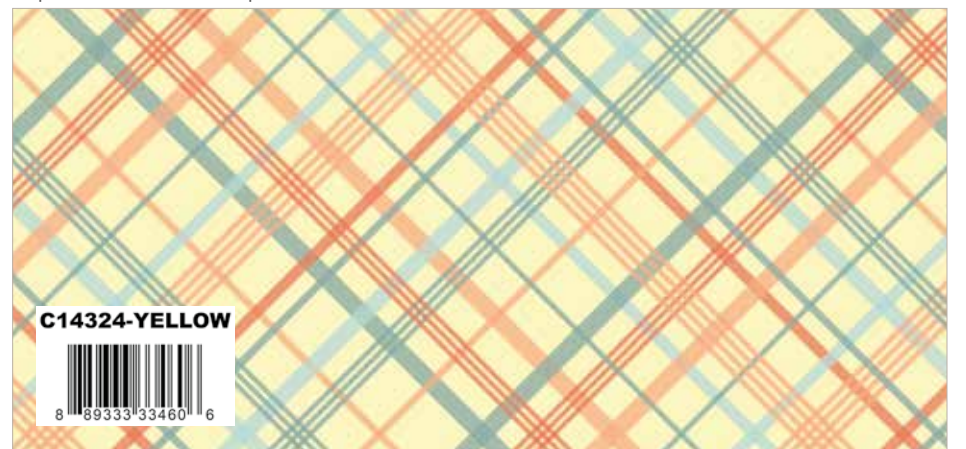

Pistachio Texture

C805-SUNSHINE

Sunshine POParazzi

Sunshine and Sweet Tea

Steel Main

Sunshine Honeycomb

Aqua Mason Jar Bouquets

Steel Summer Floral