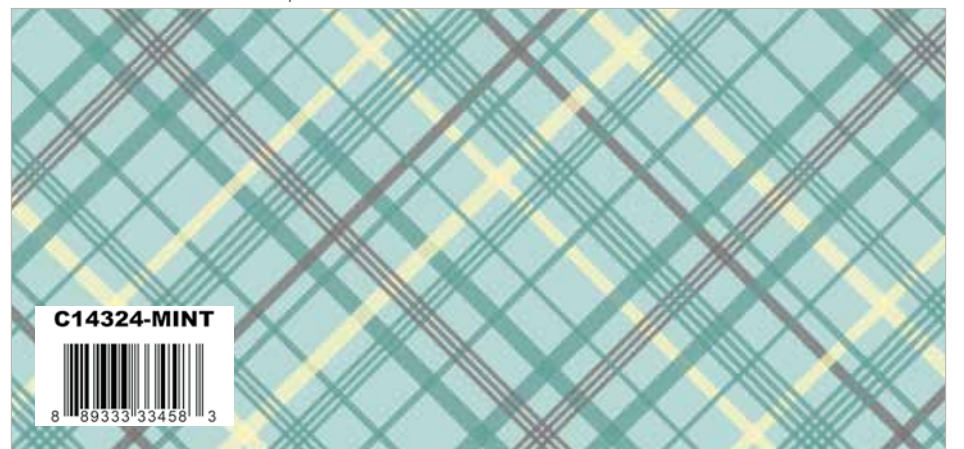

Teal Honeycomb

C14322-SUNSHINE

Sunshine Mason Jar Bouquets

C14323-MINT

Mint Summer Floral

C14324-MINT

Mint Summer Plaid

C14325-PEACH

Peach Dots

C14326-WHITE

White Sweet Alyssum

C610-BLUSH

Blush Texture

C610-AQUA

Aqua Textre

C610-PISTACHIO