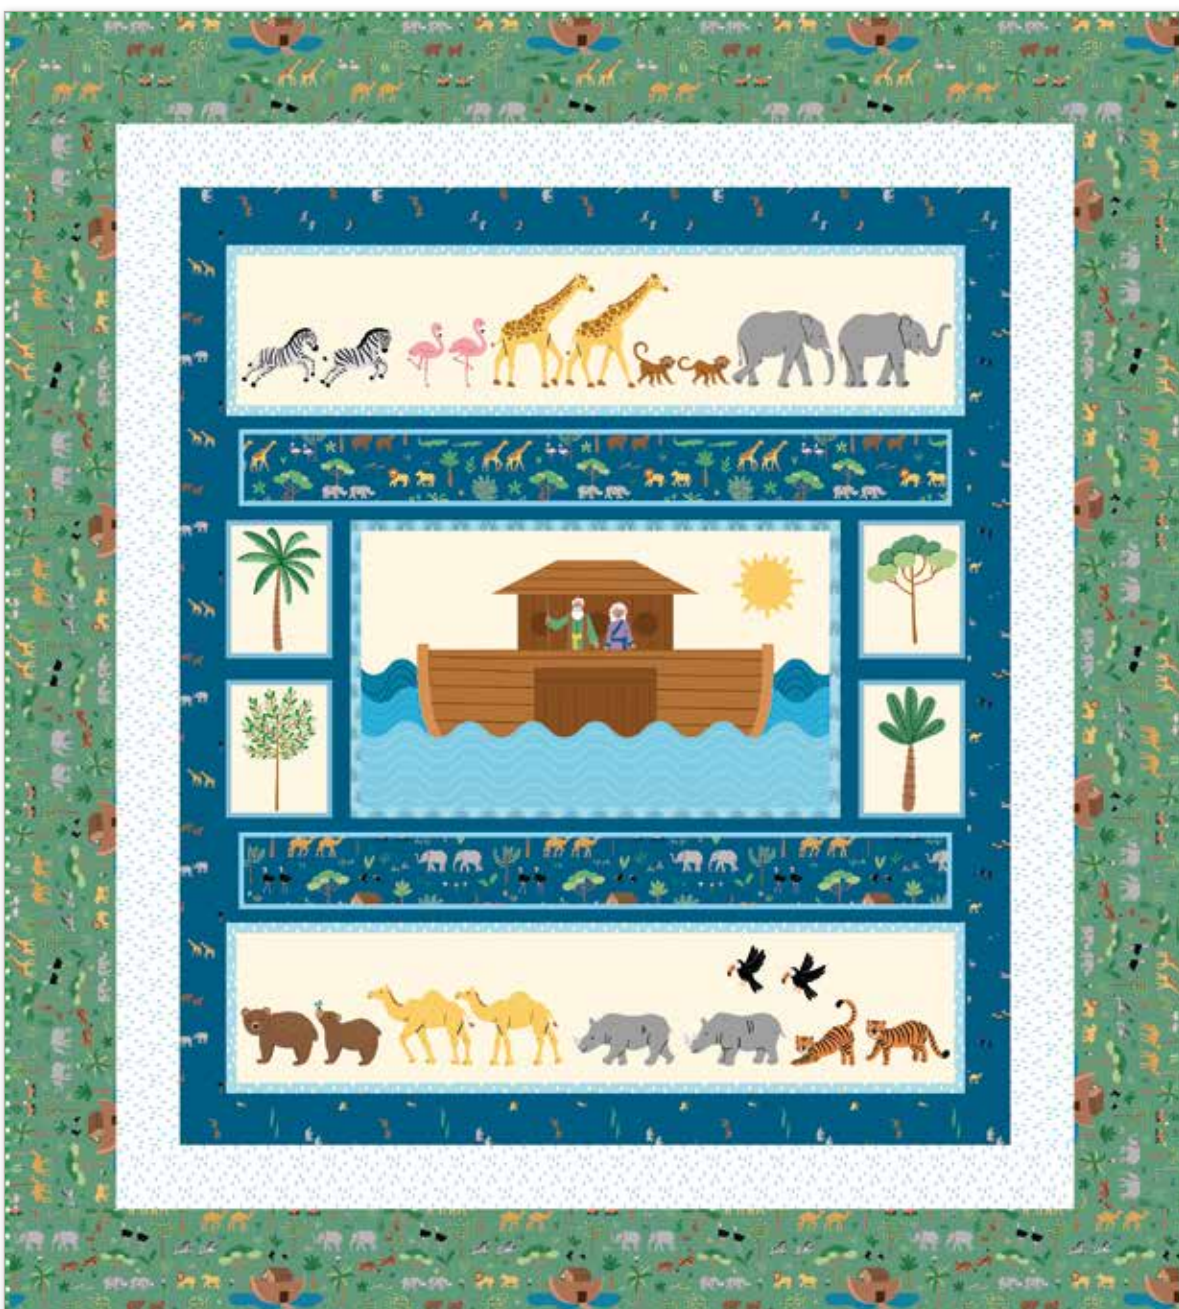

Pre-order the
P165-WHIRLED
Quilt Pattern

The Rains Came Down by The RBD Designers

Quilt Size 54½" x 63½"

estimated requirements

10" Square of Each

C16680-GREEN Main

C16681-YELLOW Ark Adventures

1/3 Yard of Each

**FREE PATTERN
AVAILABLE ON OUR WEBSITE
AUGUST 2025**

www.rileyblakedesigns.com

Two by Two Panel Quilt by The RBD Designers

Quilt Size 55" x 61"

estimated requirements

(1) PD16687-PANEL Two by Two Panel

Additional Fabrics