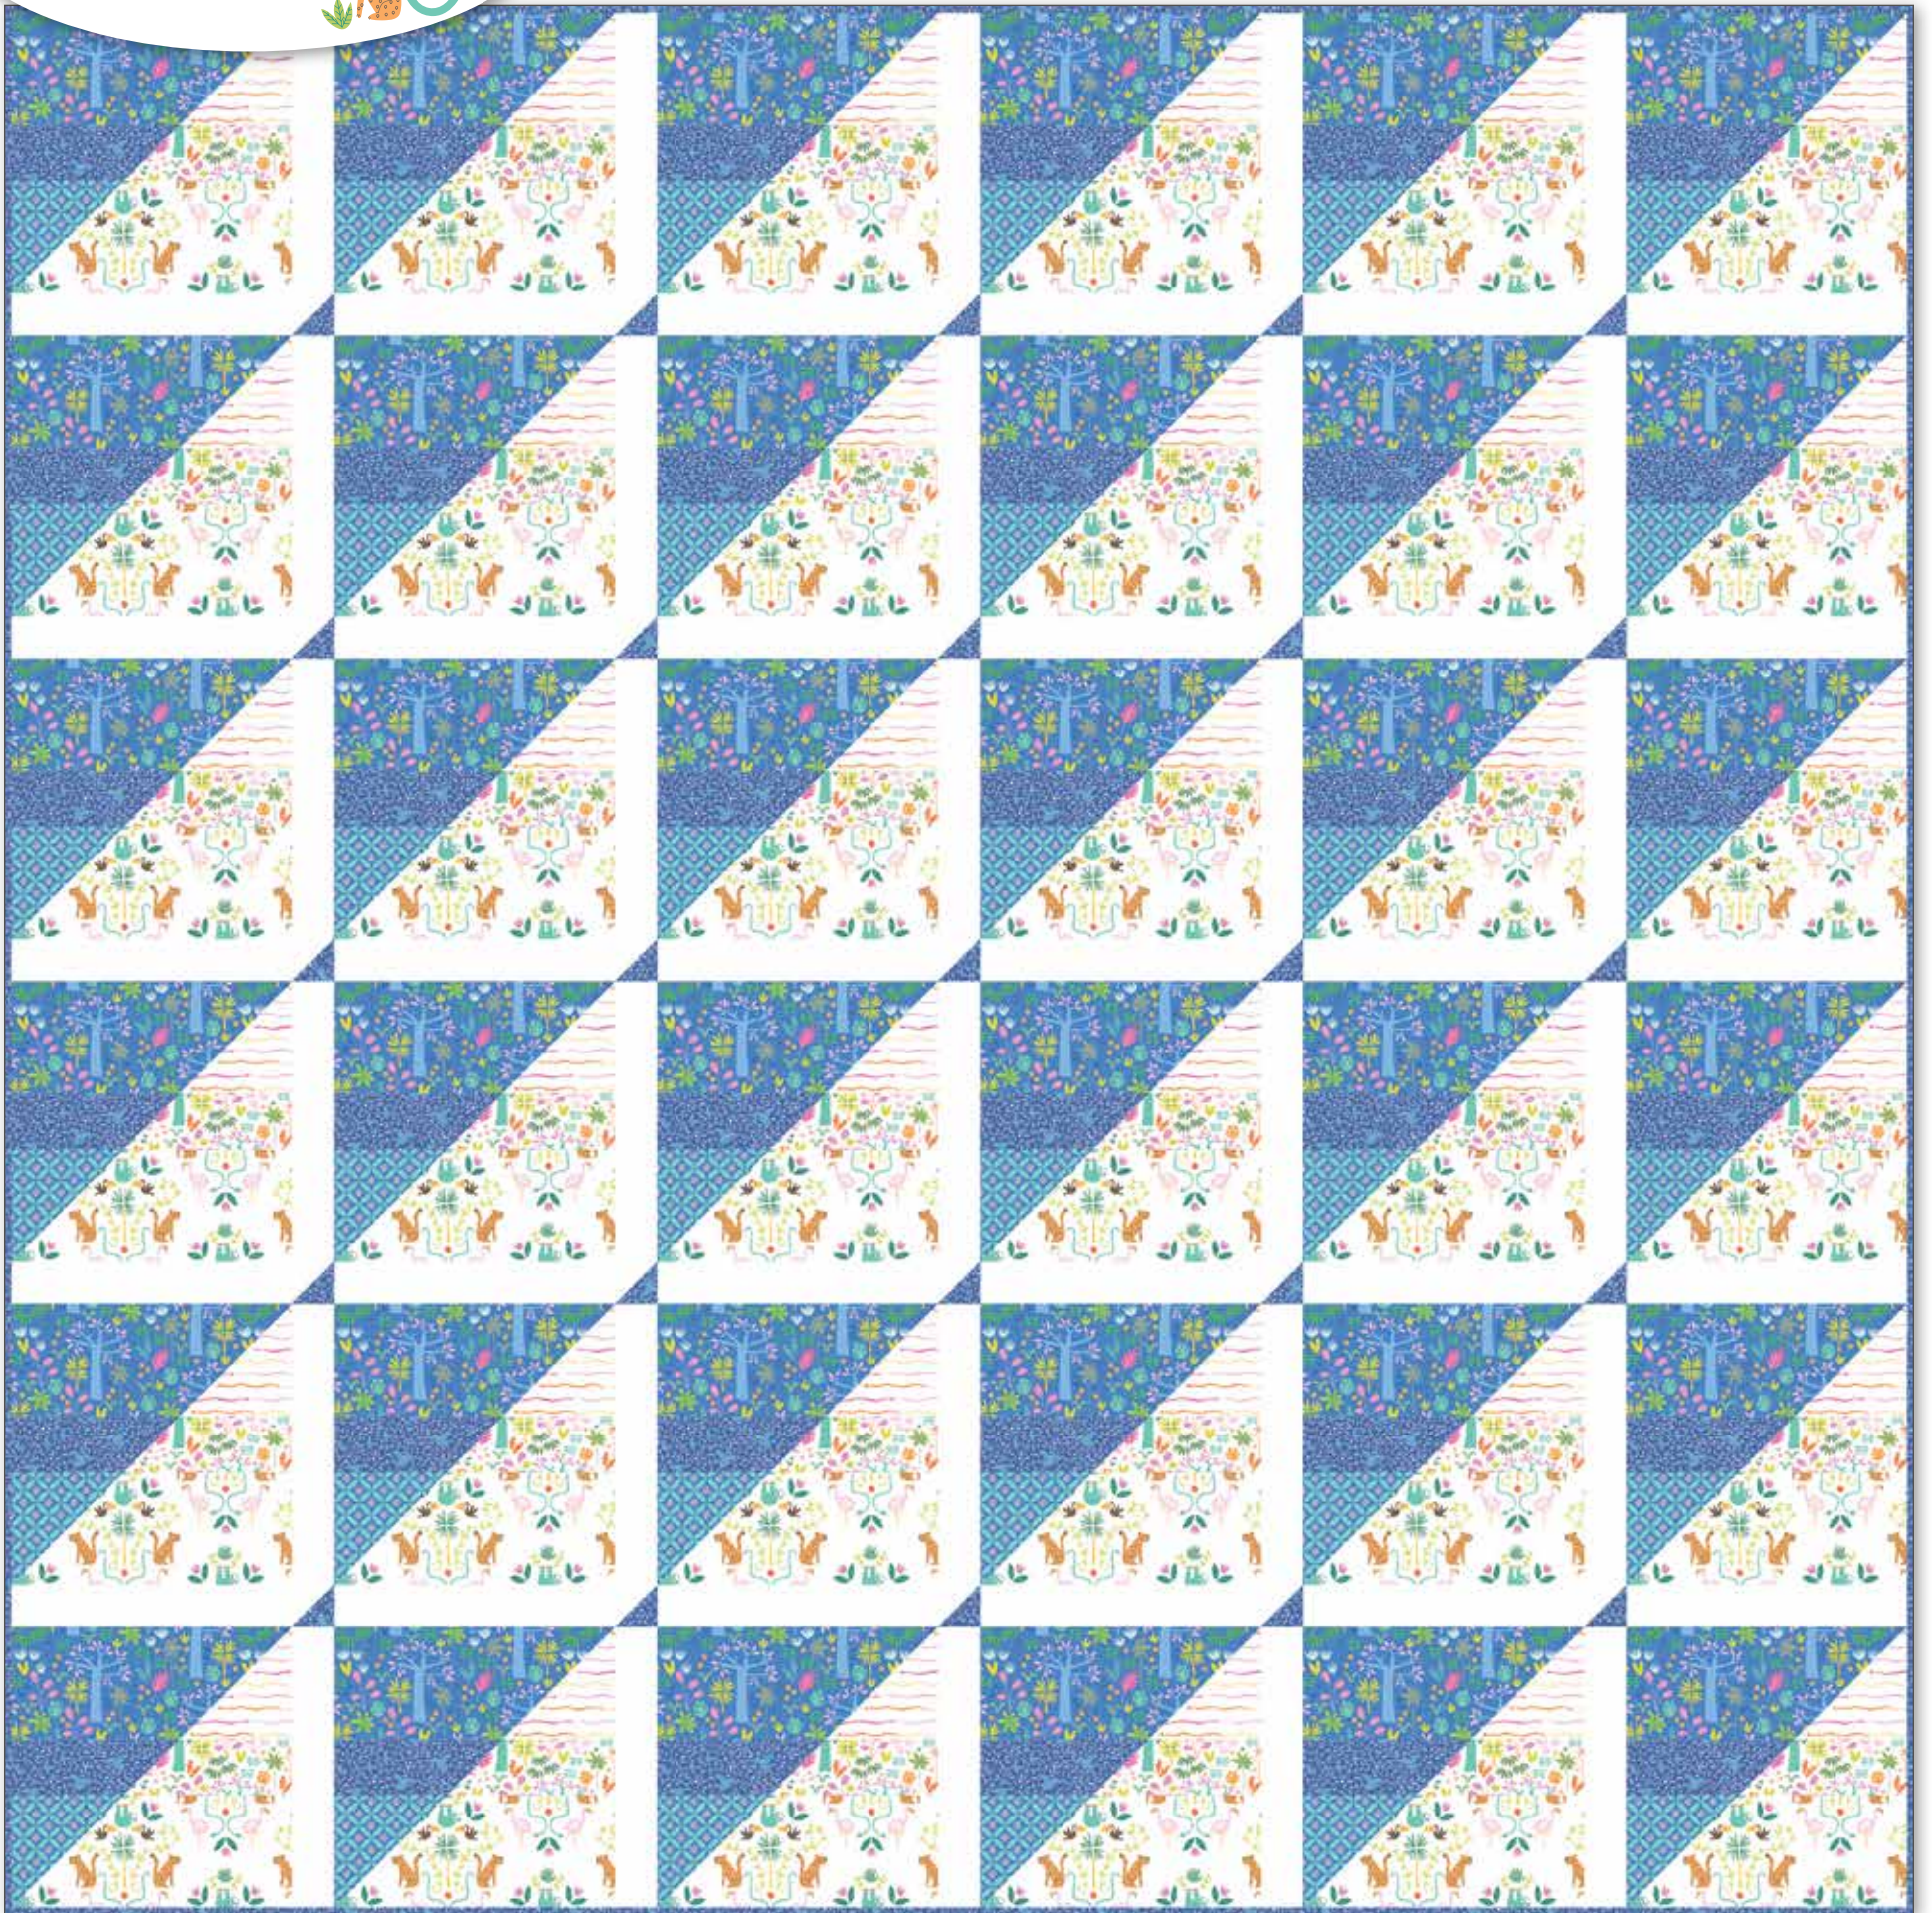

Adeline by Kati Cupcake

Quilt Size 68 1/2" x 68 1/2"

Fabric Requirements

- 1 1/4 Yards C8660 White Main
- 1 1/3 Yards C8661 Blue In the Mighty Jungle
- 5/8 Yard C8661 White In the Mighty Jungle
- 5/8 Yard C8664 Blue Circle of Leaf
- 5/8 Yards C8665 Blue Come Fly With Me
- 2/3 Yard C8665 Blue Come Fly With Me (Binding)
- 5/8 Yard C8667 White It Had to Be Snakes
- 1 Yard C120 Riley White Solid (Sashing)