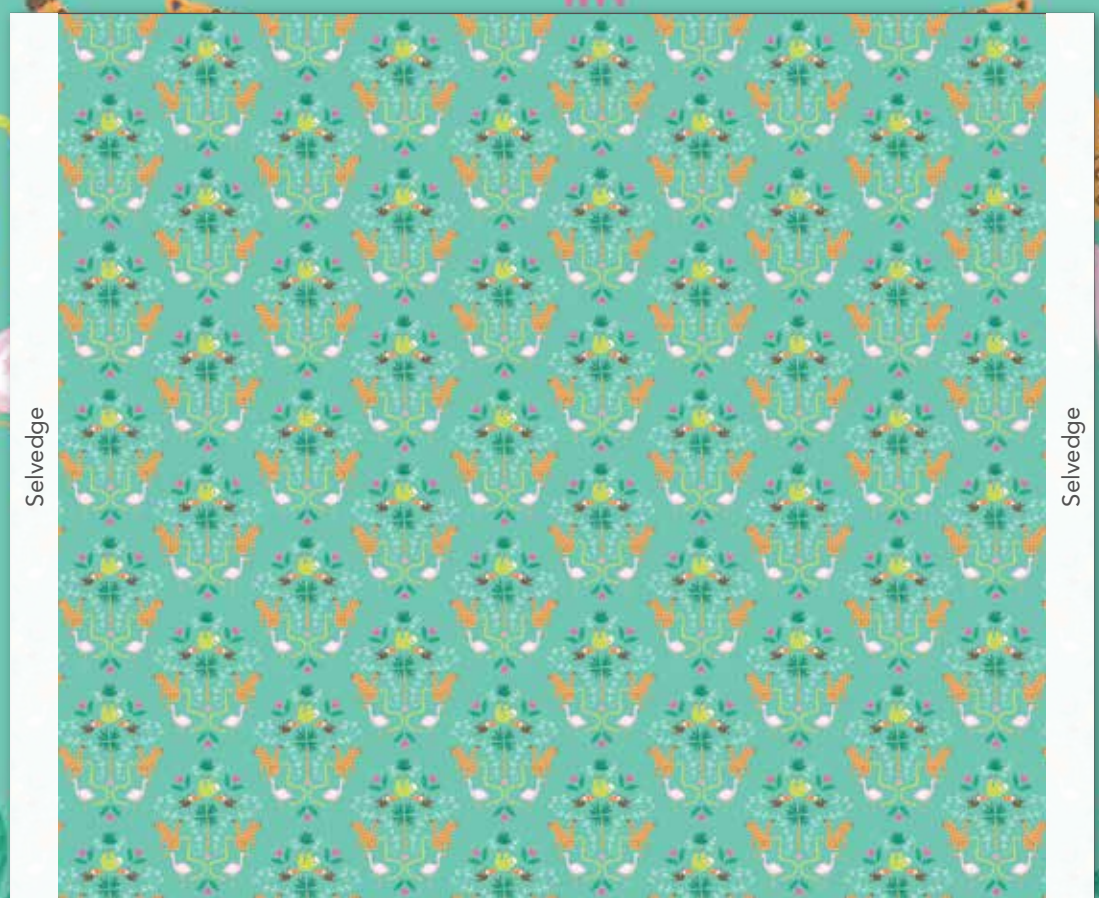

Selvedge

Selvedge

Shown as Repeat 44" x 36"

C: COTTON