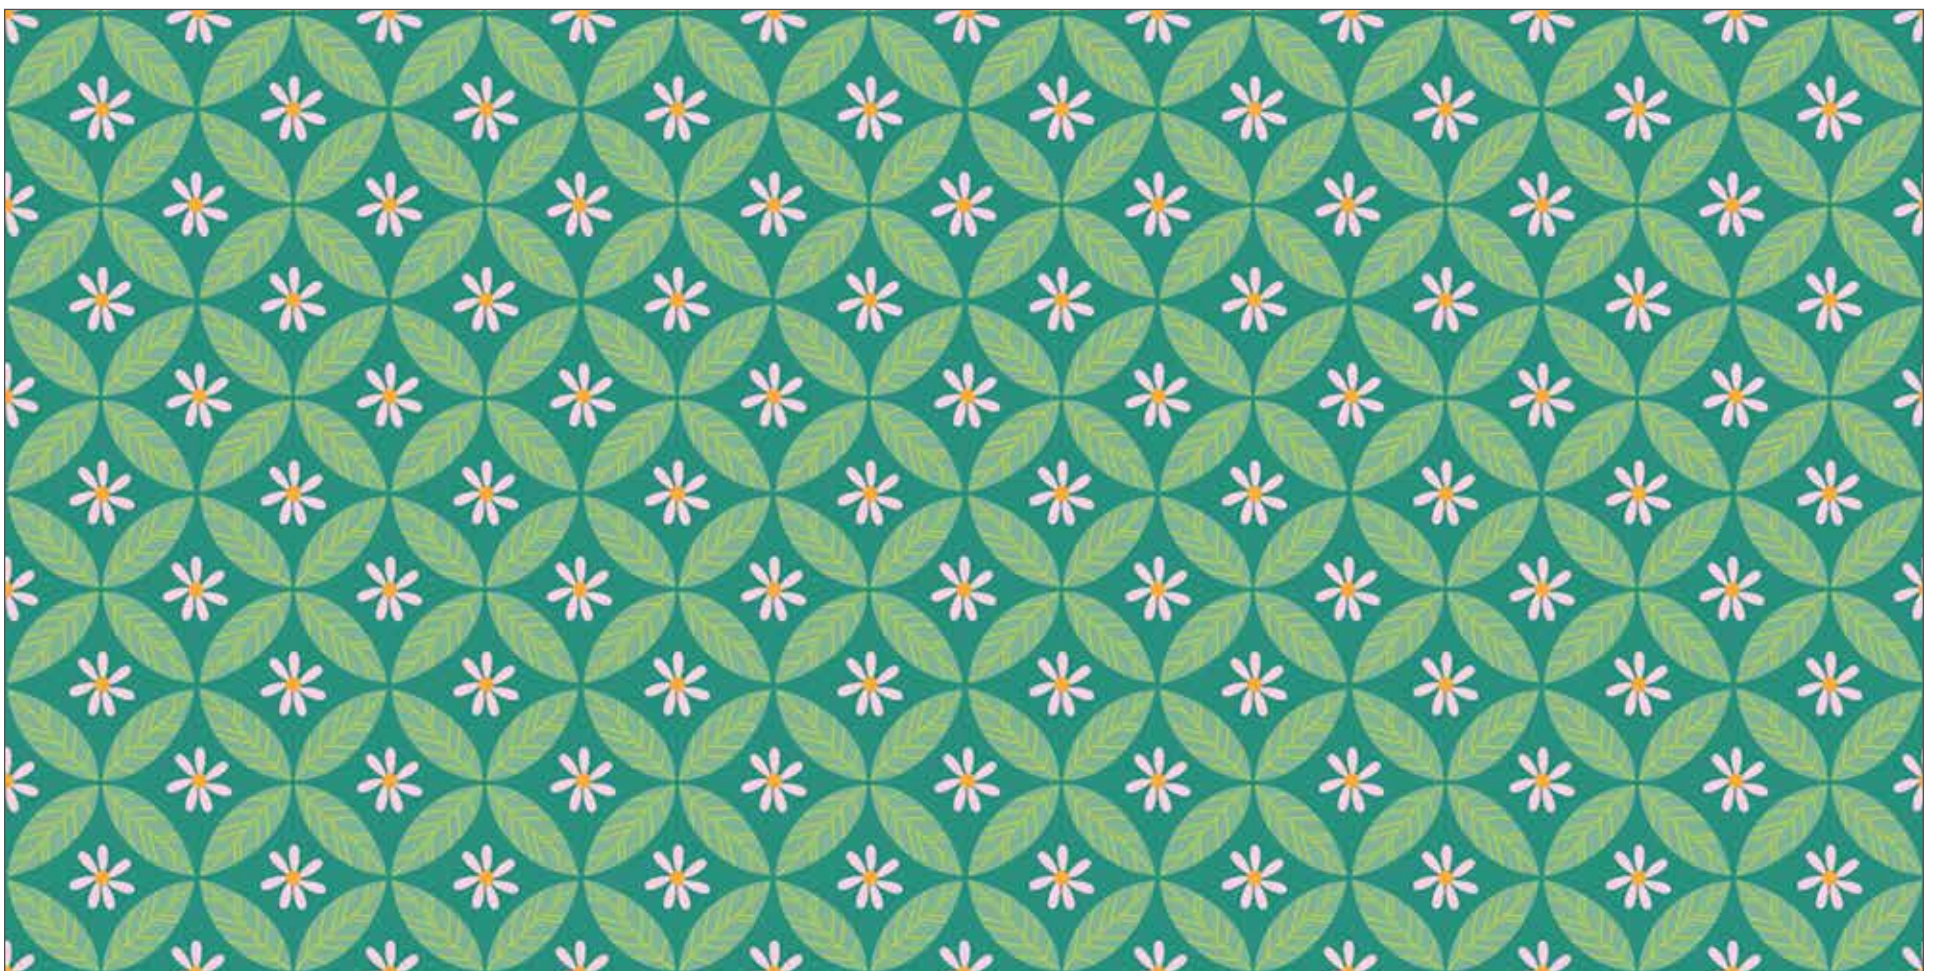

Pre-order the Love You More!  
Quilt Pattern

Selvedge

Selvedge

C8660 Green Under the Canopy Main

Shown as Repeat 44" x 36"

C: COTTON

C8661 White Under the Canopy In the Mighty Jungle

C8662 Hot Pink Under the Canopy Rawr

C8663 Blue Under the Canopy Sloth

C8664 Teal Under the Canopy Circle of Leaf