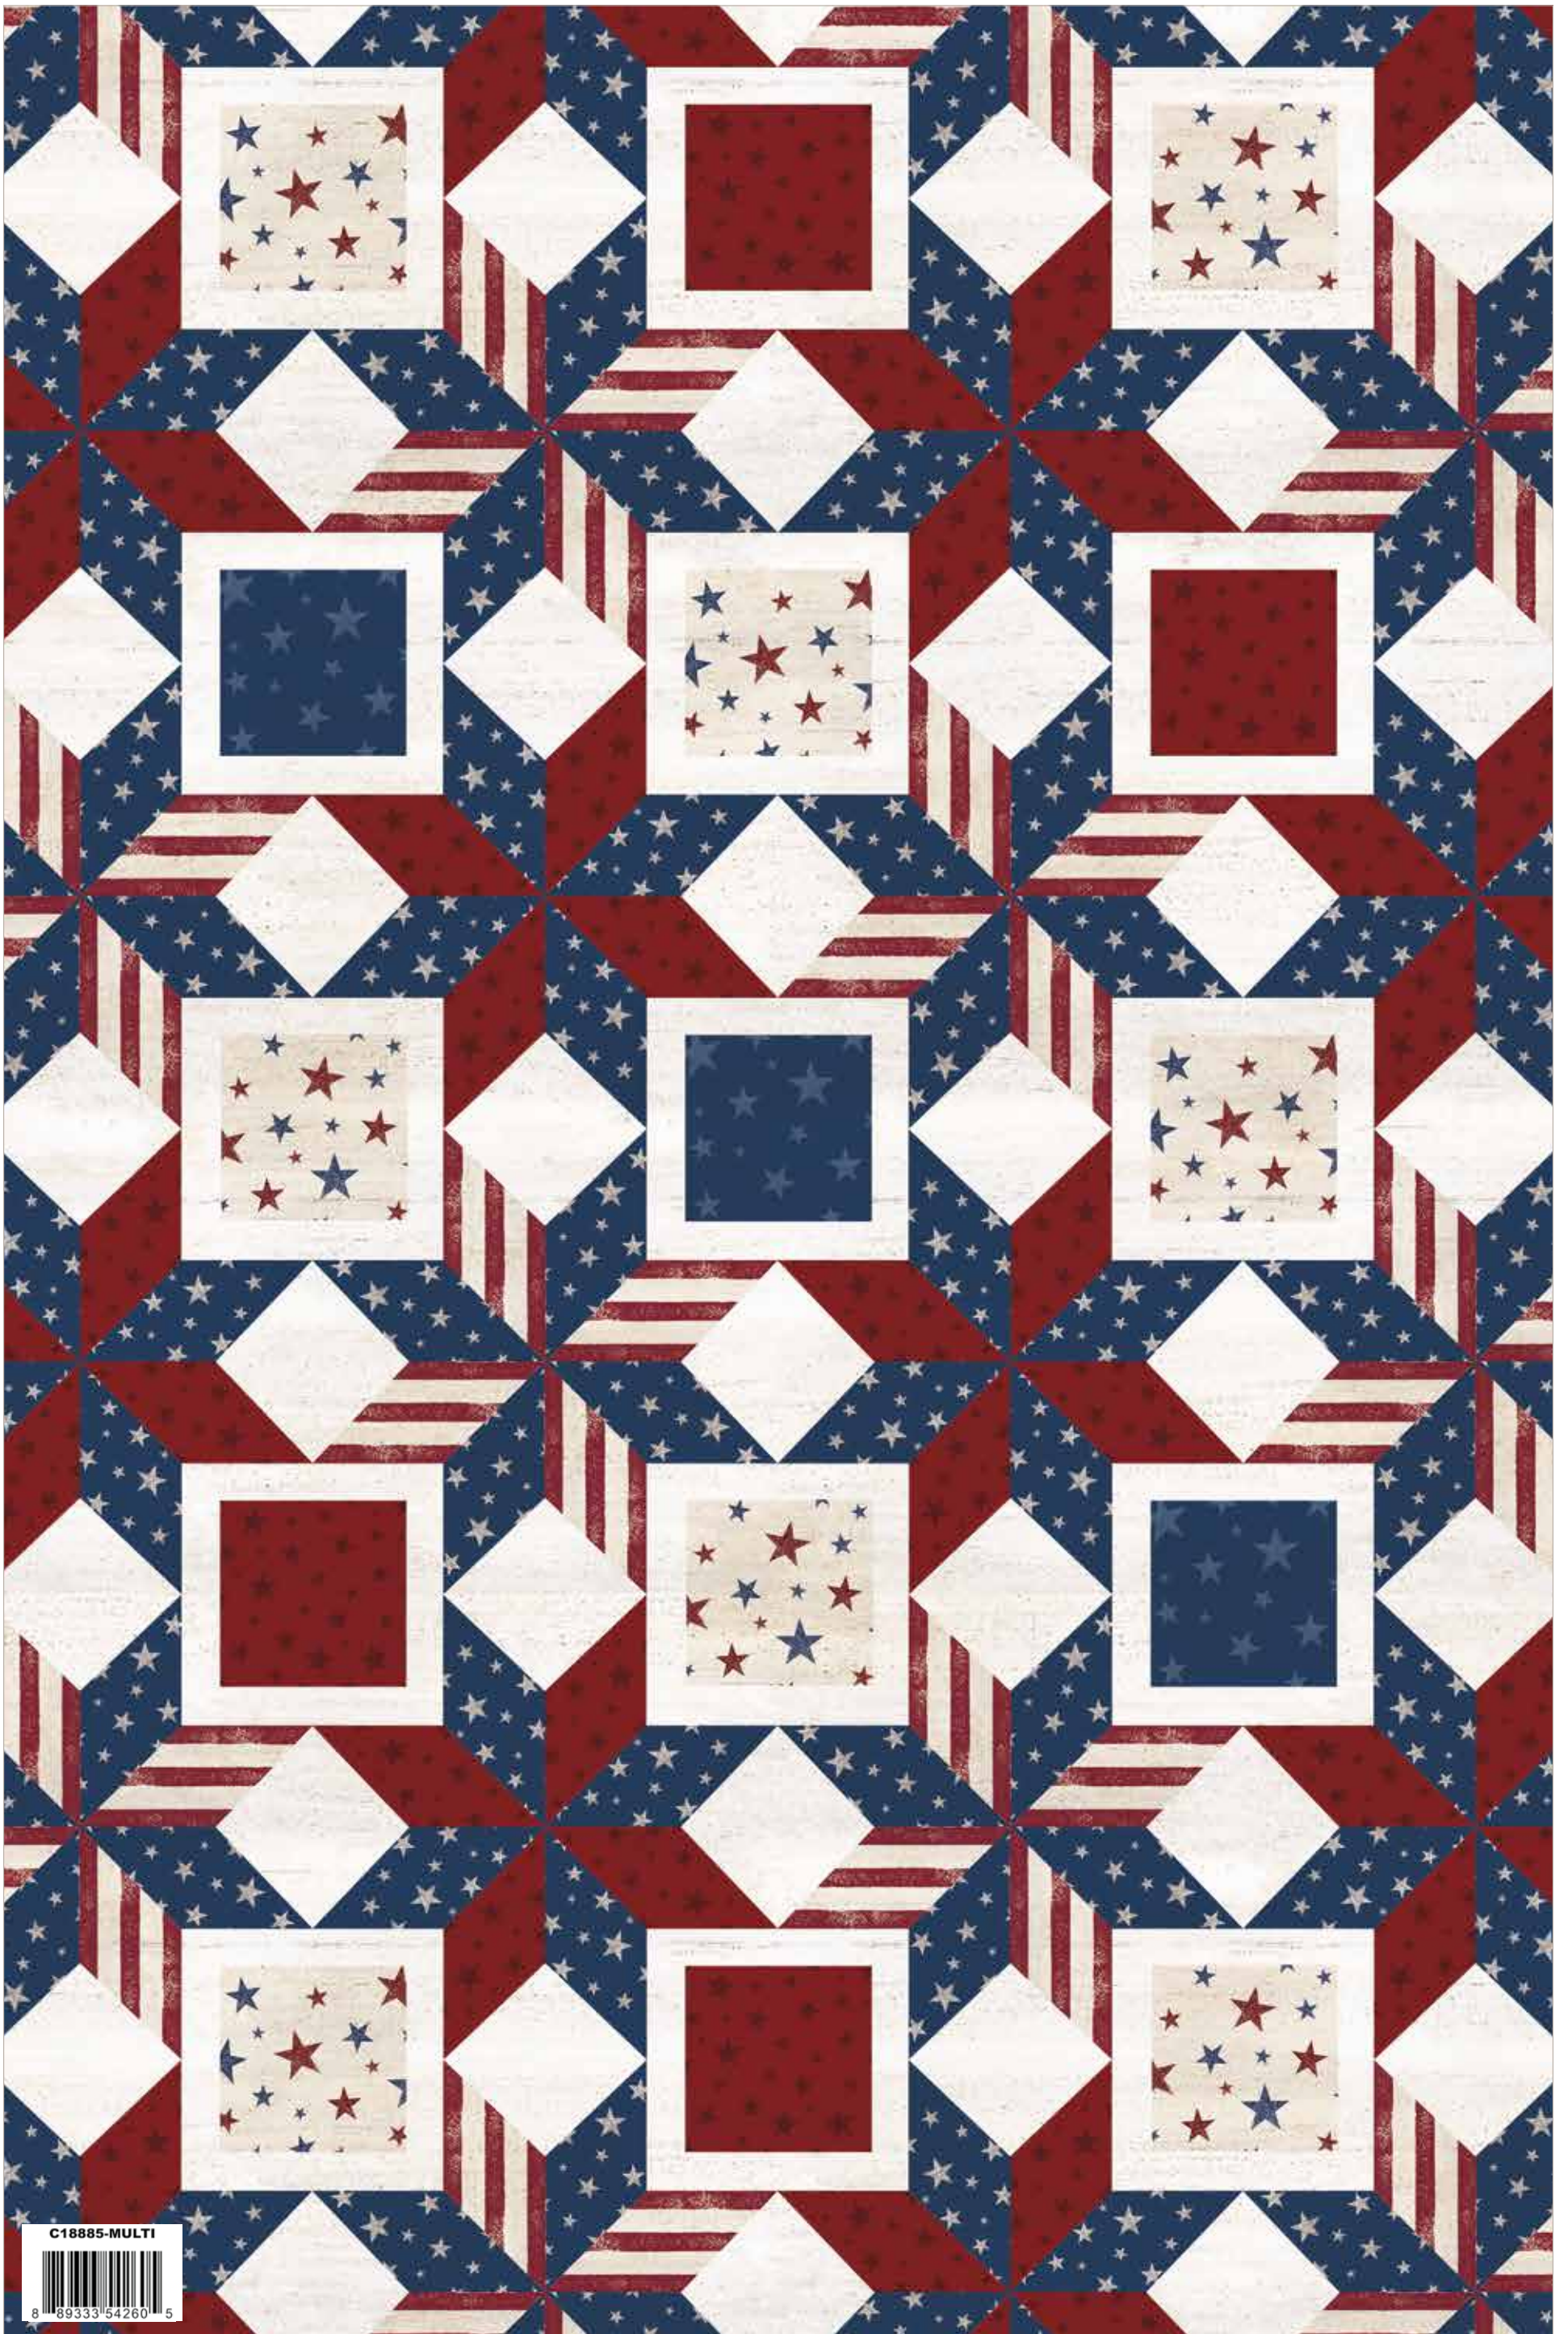

Navy POParazzi

Barn Red Texture

Ivory Texture

coordinating basics

Valor Is Never Forgotten Cheater Print

**Land of the Free Panel**

Land of the Free Panel (10 panels per bolt)

Scaled to 22% | Actual Size is 35½" x 43½"

**Valor Is Never Forgotten 107/108" Wide Back**

Multi Stars Wide Back

Land of the Free Panel Quilt by The RBD Designers

Quilt Size 59" x 66"

estimated **requirements**

(1) P18886-PANEL Land of the Free Panel