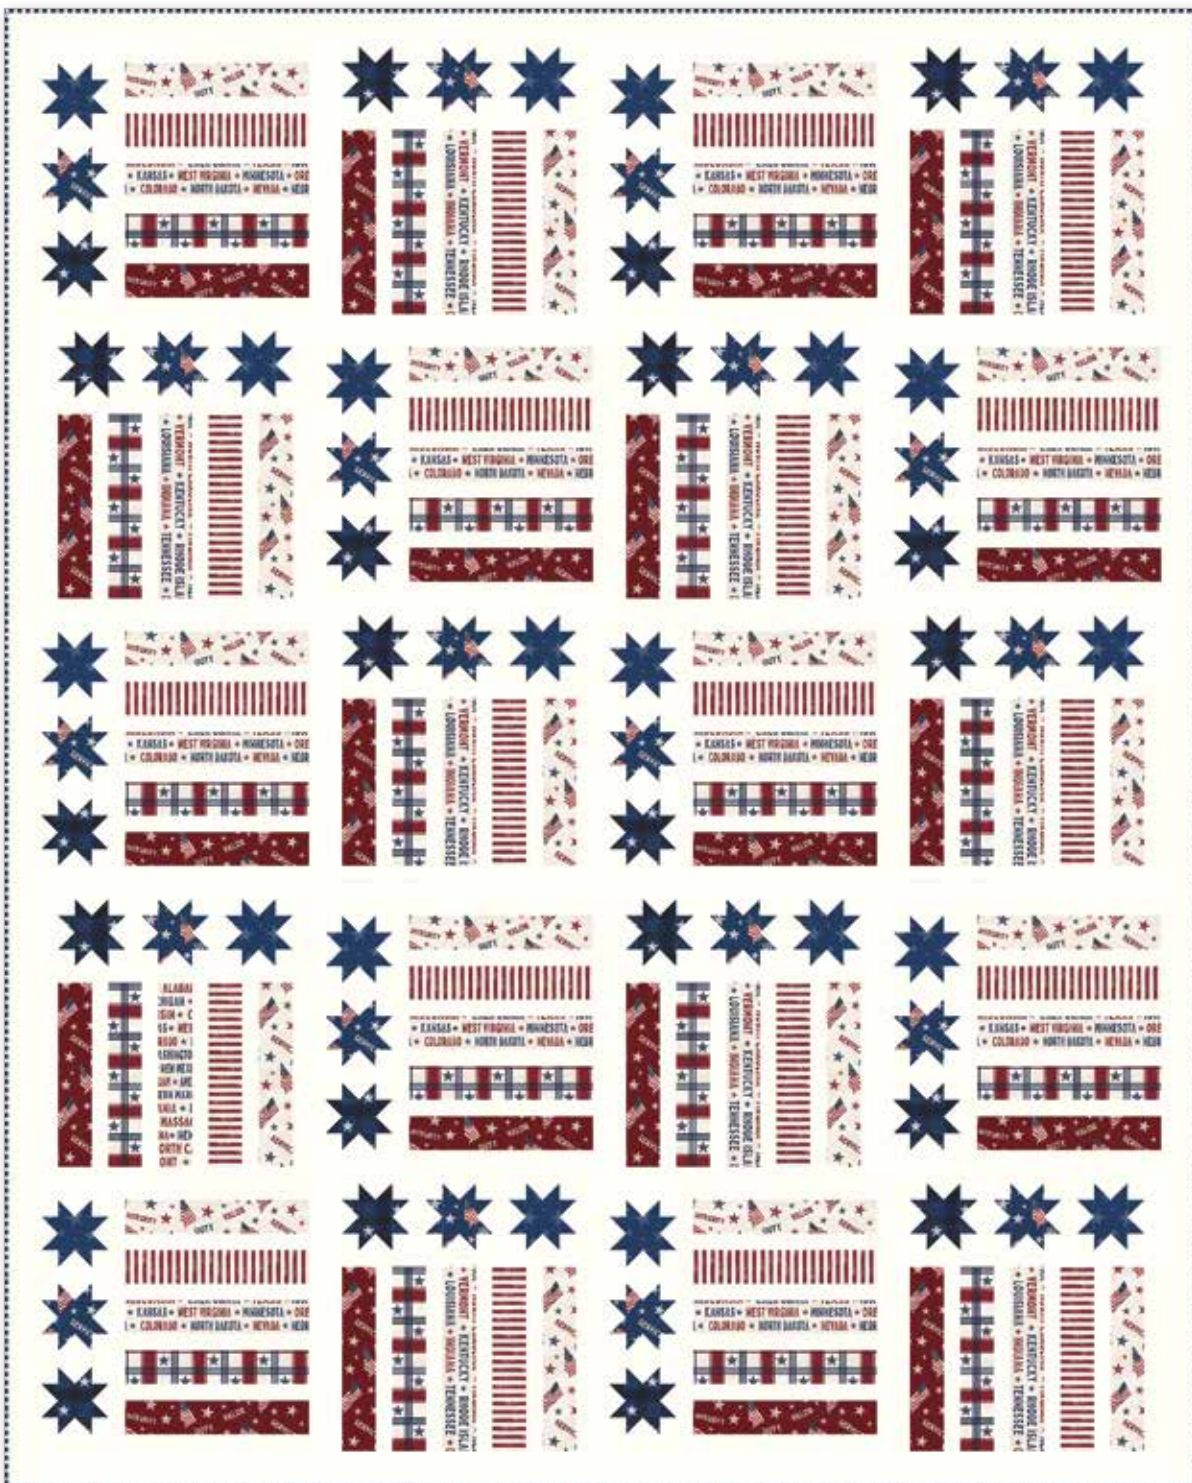

Proof Through the Night by Wendy Sheppard

Quilt Size 71" x 88"

estimated requirements

1/2 Yard of Each

C18880-BLUE Main

C18881-BLUE Plaid

C18884-BLUE Stars

5/8 Yard of Each

C18880-CREAM Main

C18880-RED Main

C18881-RED Plaid

C18882-CREAM States

C18883-CREAM Stripes

Additional Fabrics

5 Yards C120-CLOUD Confetti Cotton (Background)

5/8 Yard C18883-BLUE Stripes (Binding)

2 1/4 Yards WB18887-MULTI Stars (Backing)

Pre-order the
P180-PROOF
Quilt Pattern