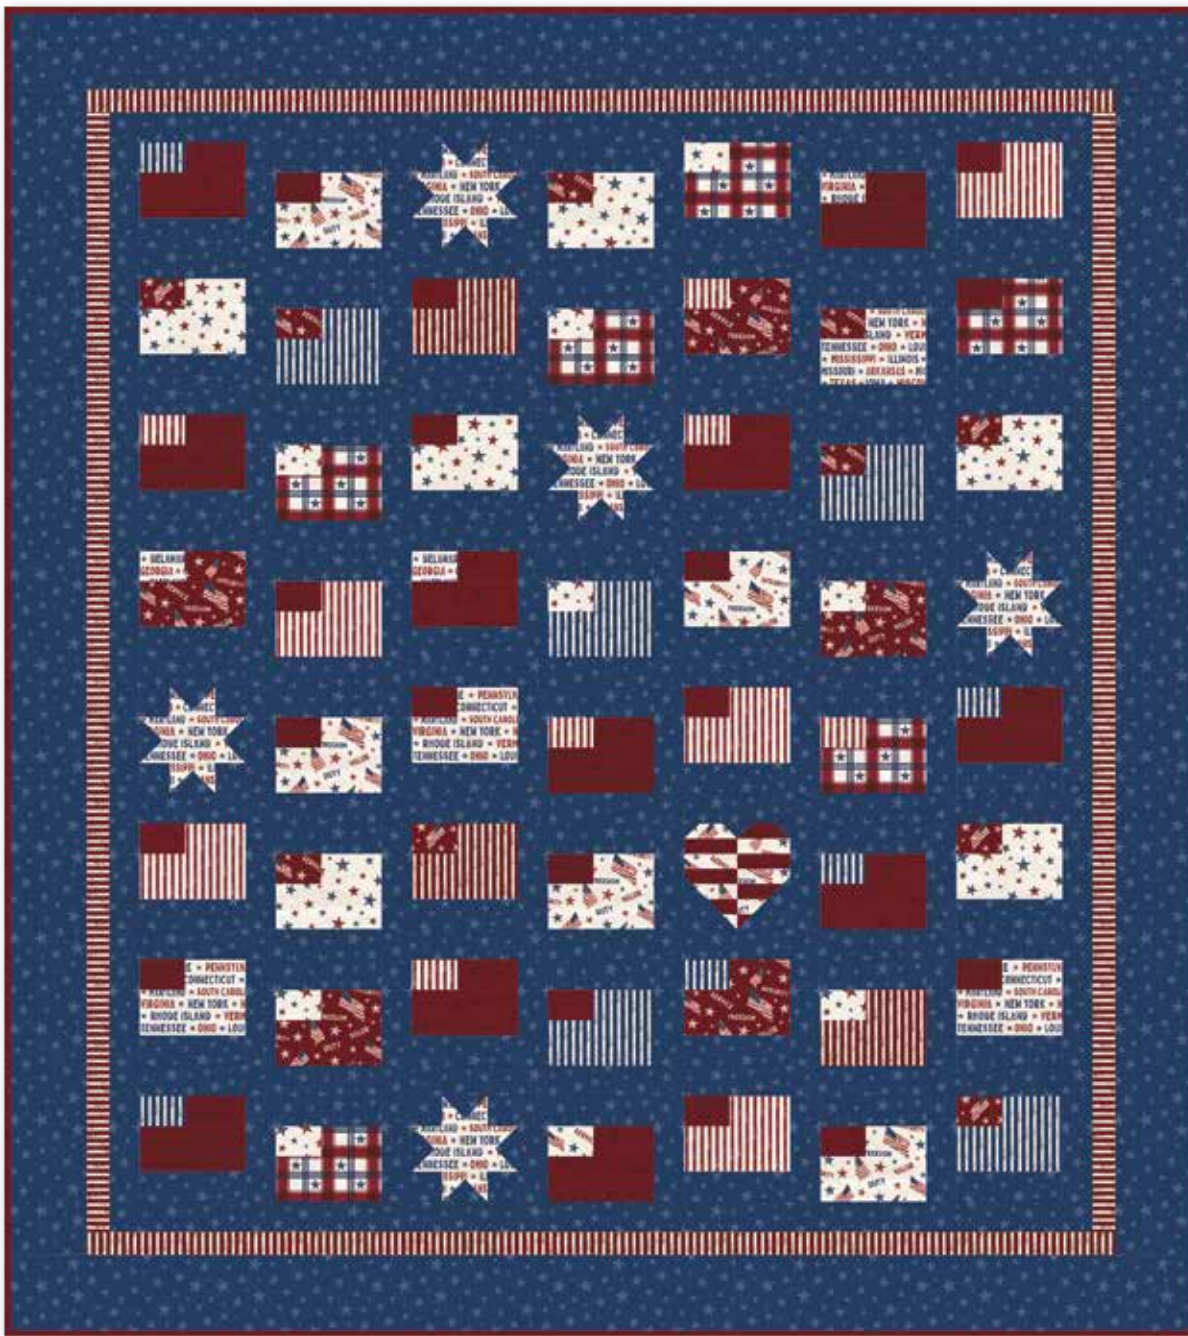

United by Gigi's Thimble

Quilt Size 78½" x 87½"

estimated requirements

3/8 Yard of Each

C18880-CREAM Main

C18880-RED Main

C18881-RED Plaid

C18882-CREAM States

C18882-RED States

C18883-BLUE Stripes

C18883-CREAM Stripes

C18884-CREAM Stars

Additional Fabrics

3/4 Yards C18883-RED Stripes

4 3/8 Yards C18884-BLUE Stars (Background)

3/4 Yard C18884-RED Stars (Includes Binding)

2 3/8 Yards WB18887-MULTI Stars (Backing)

Pre-order the
P042-UNITED
Quilt Pattern