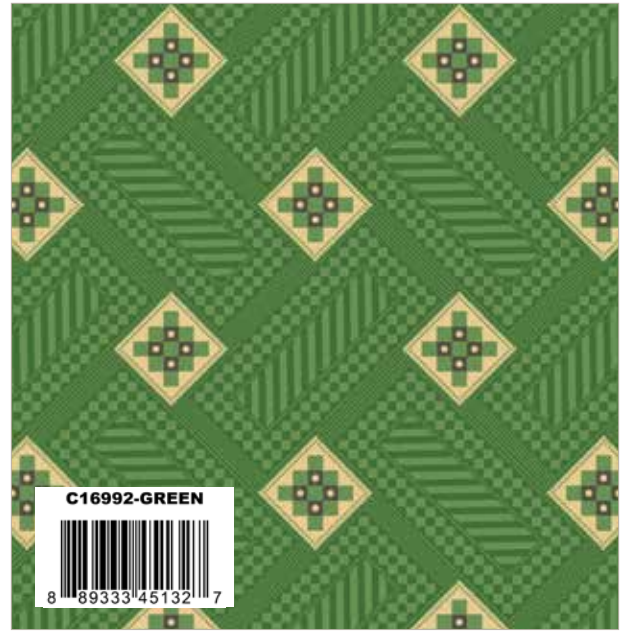

Treetop Shade

Iris POParazzi

Grape Confetti Cotton

Cream Floret

Red Leaves

Gold Leaves

Green Leaves

Red Blocks