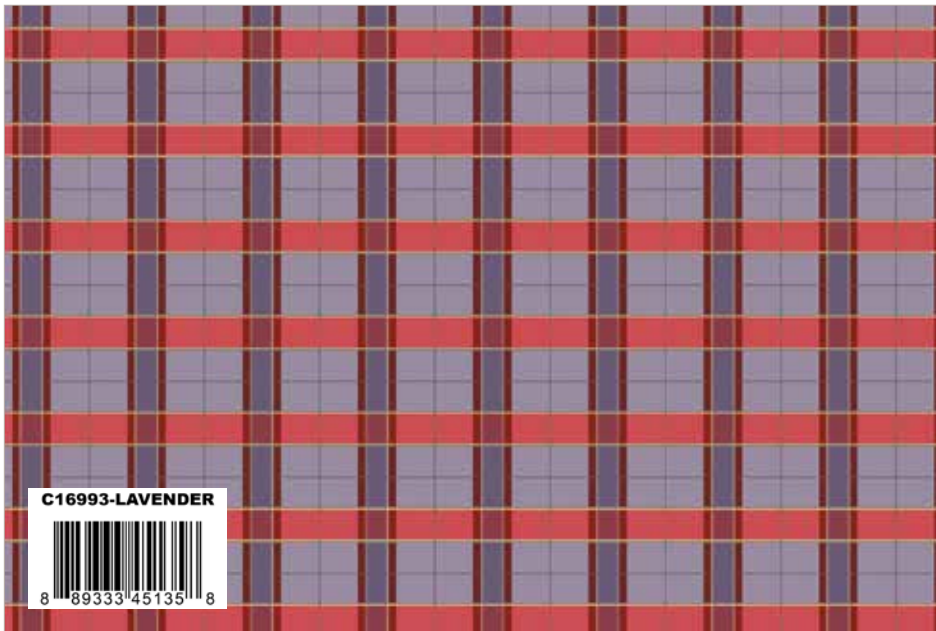

Lavender Plaid