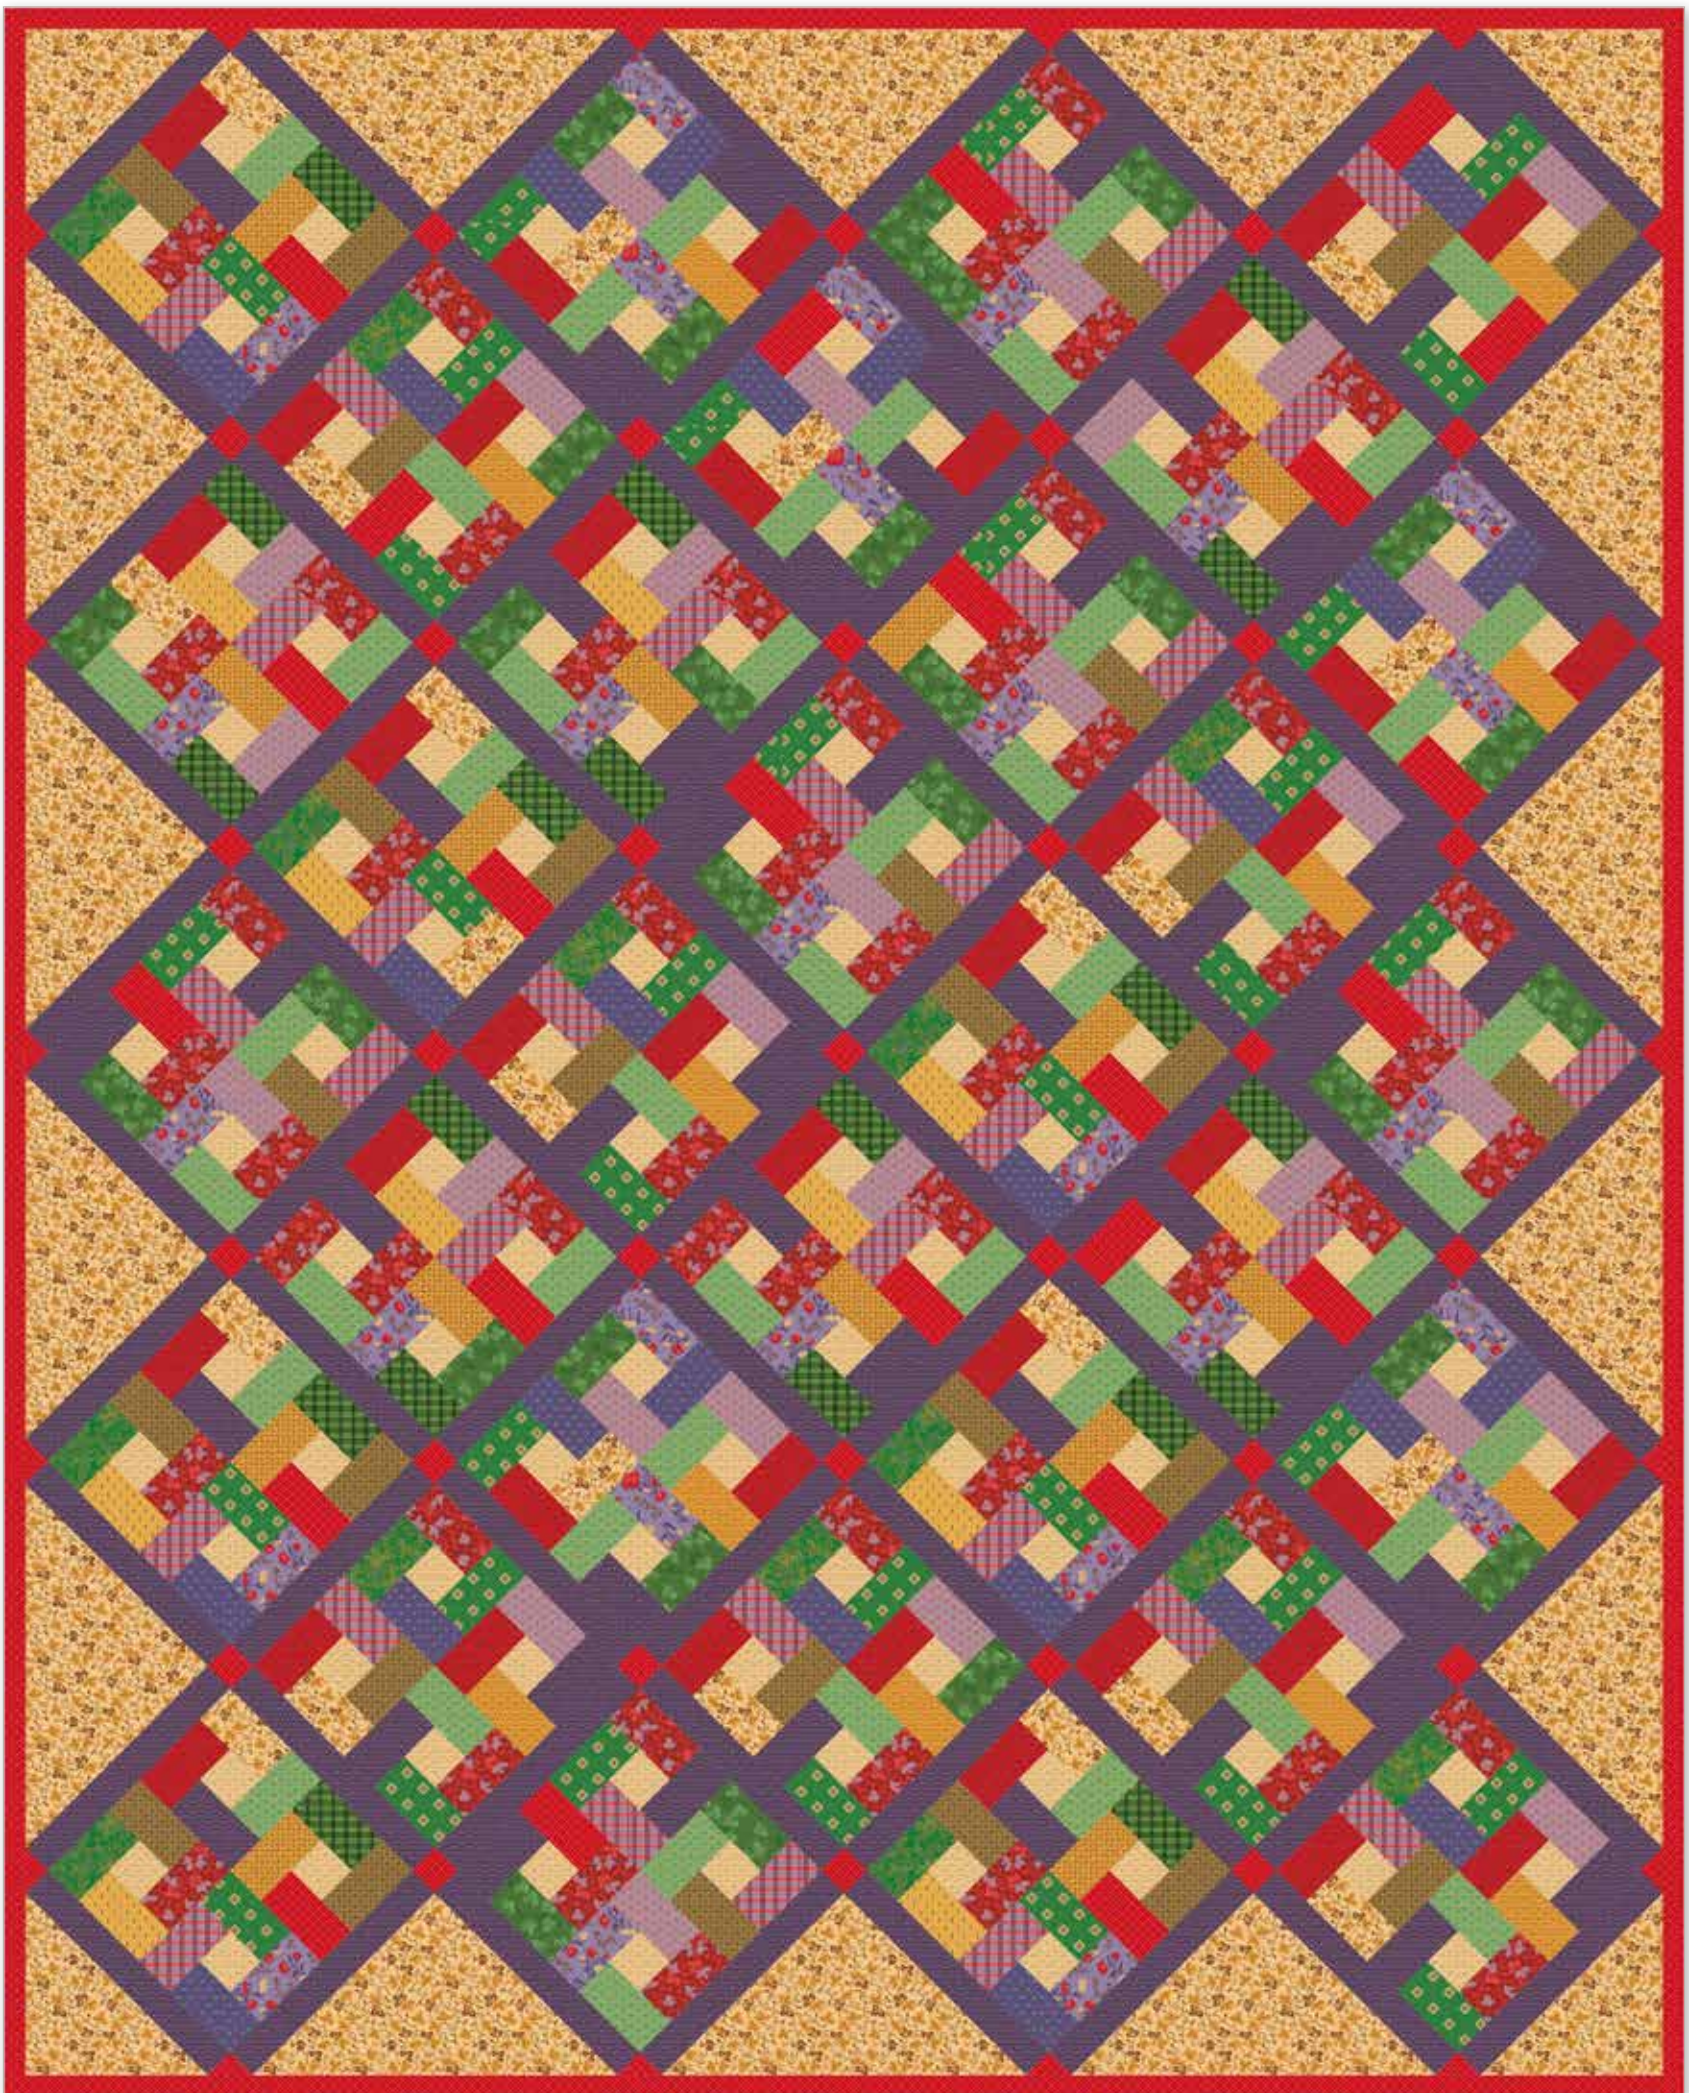

Walker's Cabin by Vicki McCarty

Quilt Size 78" x 97"

estimated requirements

(2) RP-16990-40 Rolie Polie

2 Yards of Each

C16991-GOLD Leaves

C16996-PURPLE Circles

Additional Fabrics

3/4 Yard C16996-SUNSHINE Circles

1 Yard C16995-RED Basket Weave (Includes Binding)

2 1/2 Yards WB640-BARNRED Dapple Dot (Backing)

FREE PATTERN
WILL BE AVAILABLE
OCTOBER 2025
www.calicopatchdesigns.com