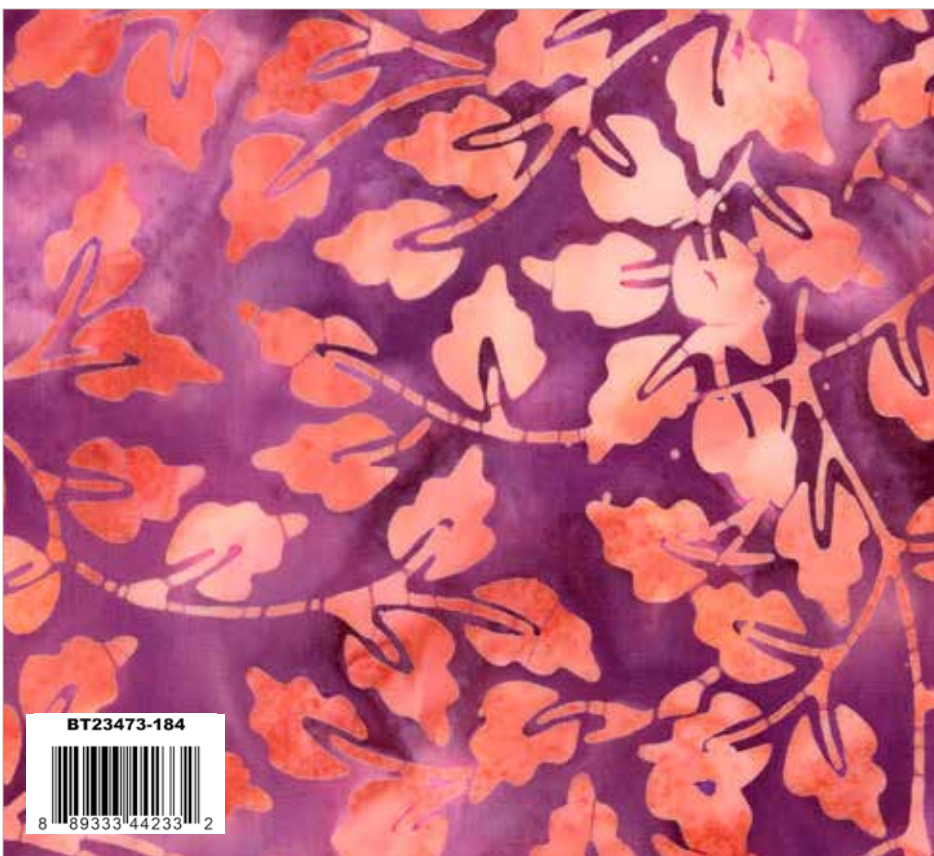

available January 2026 | R-3
last call August 1, 2025

Splash of Grenadine

Lavender Blush

Whimsical

Lollipop

Afterglow

Lavender Blush Color Play Mottled

Salmon Run Color Play Mottled