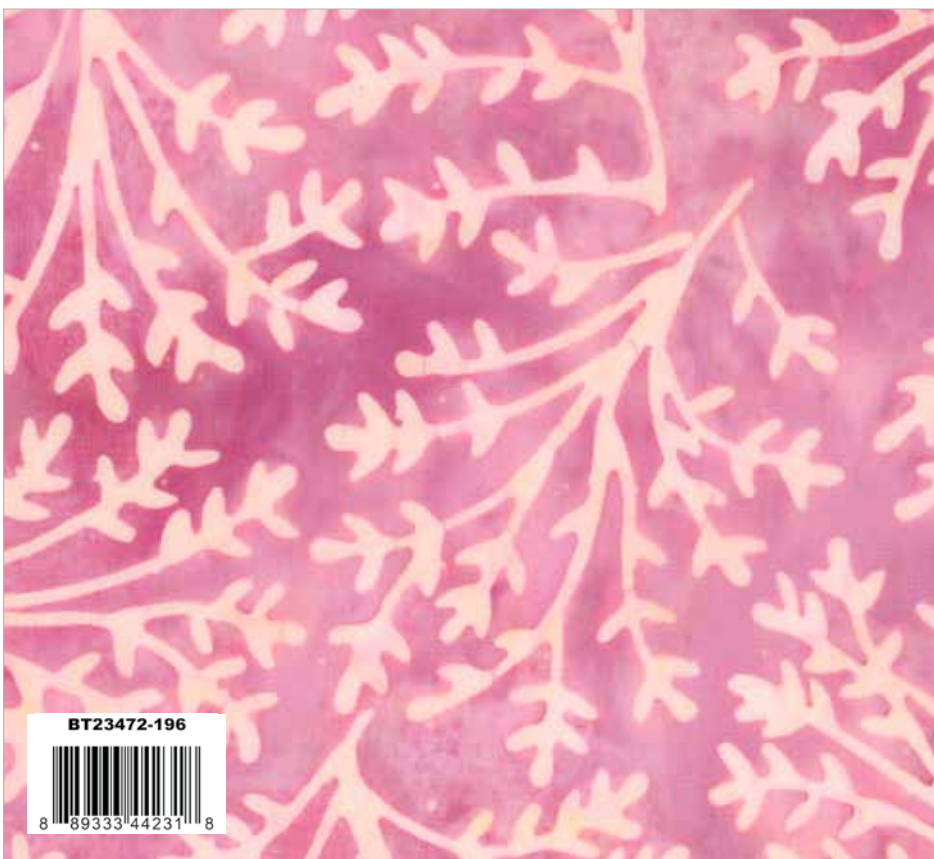

Amethyst Candy Coated

Piggy Pink Candy Coated

coordinating basics

Purple Haze

Raspberry Nightshade

Dusty Periwinkle

Wistful Mauve

Raspberry Nightshade