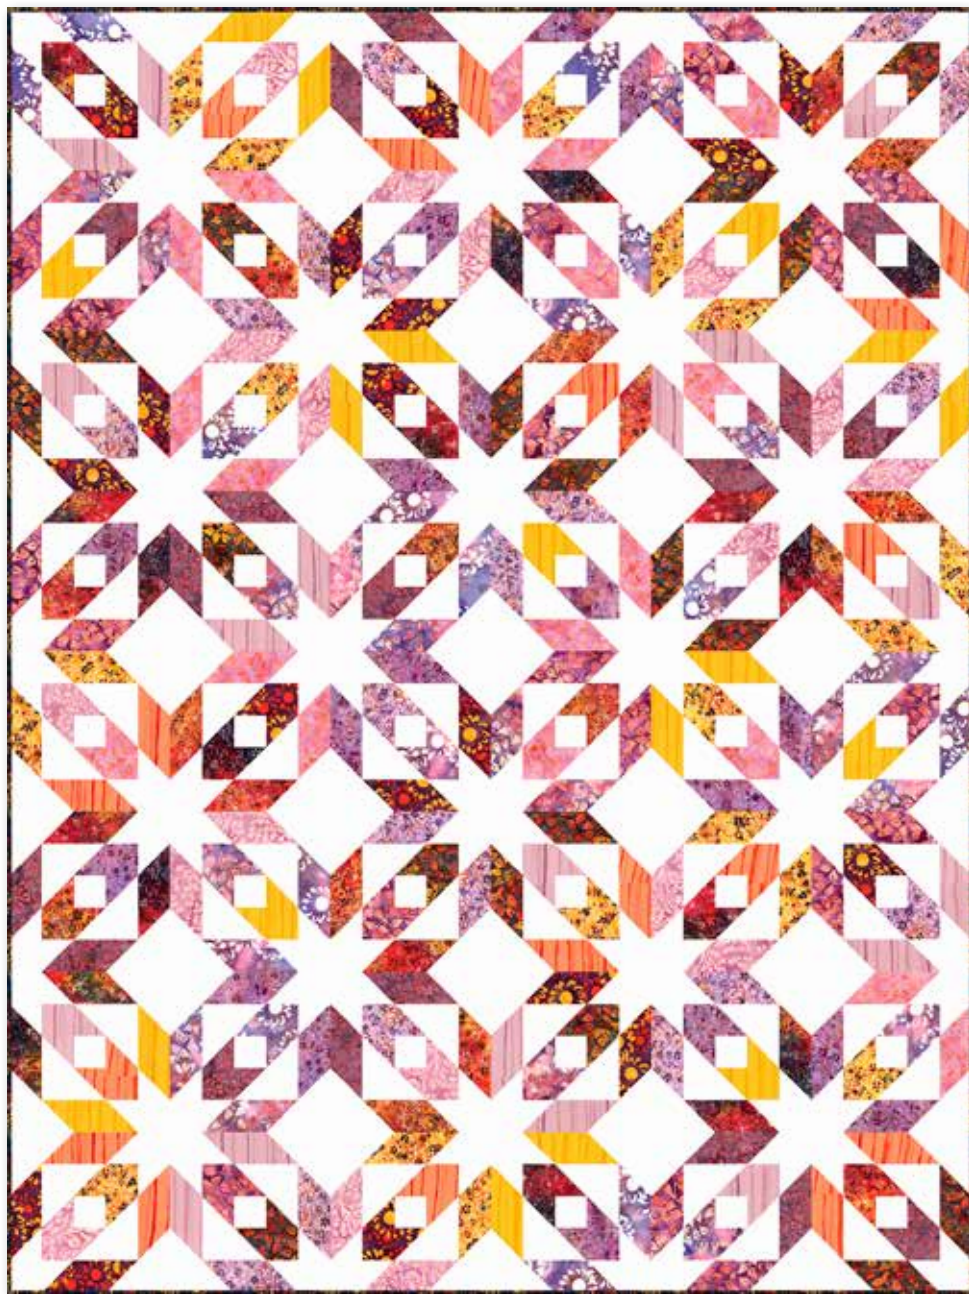

coordinating basics

Same Sky by Modernly Morgan

Quilt Size 60" x 80"

*Please reference our Batik Pattern and Kit Guide for more amazing projects and fabric requirements using this collection.

Pre-order the P209-SAMESKY Quilt Pattern