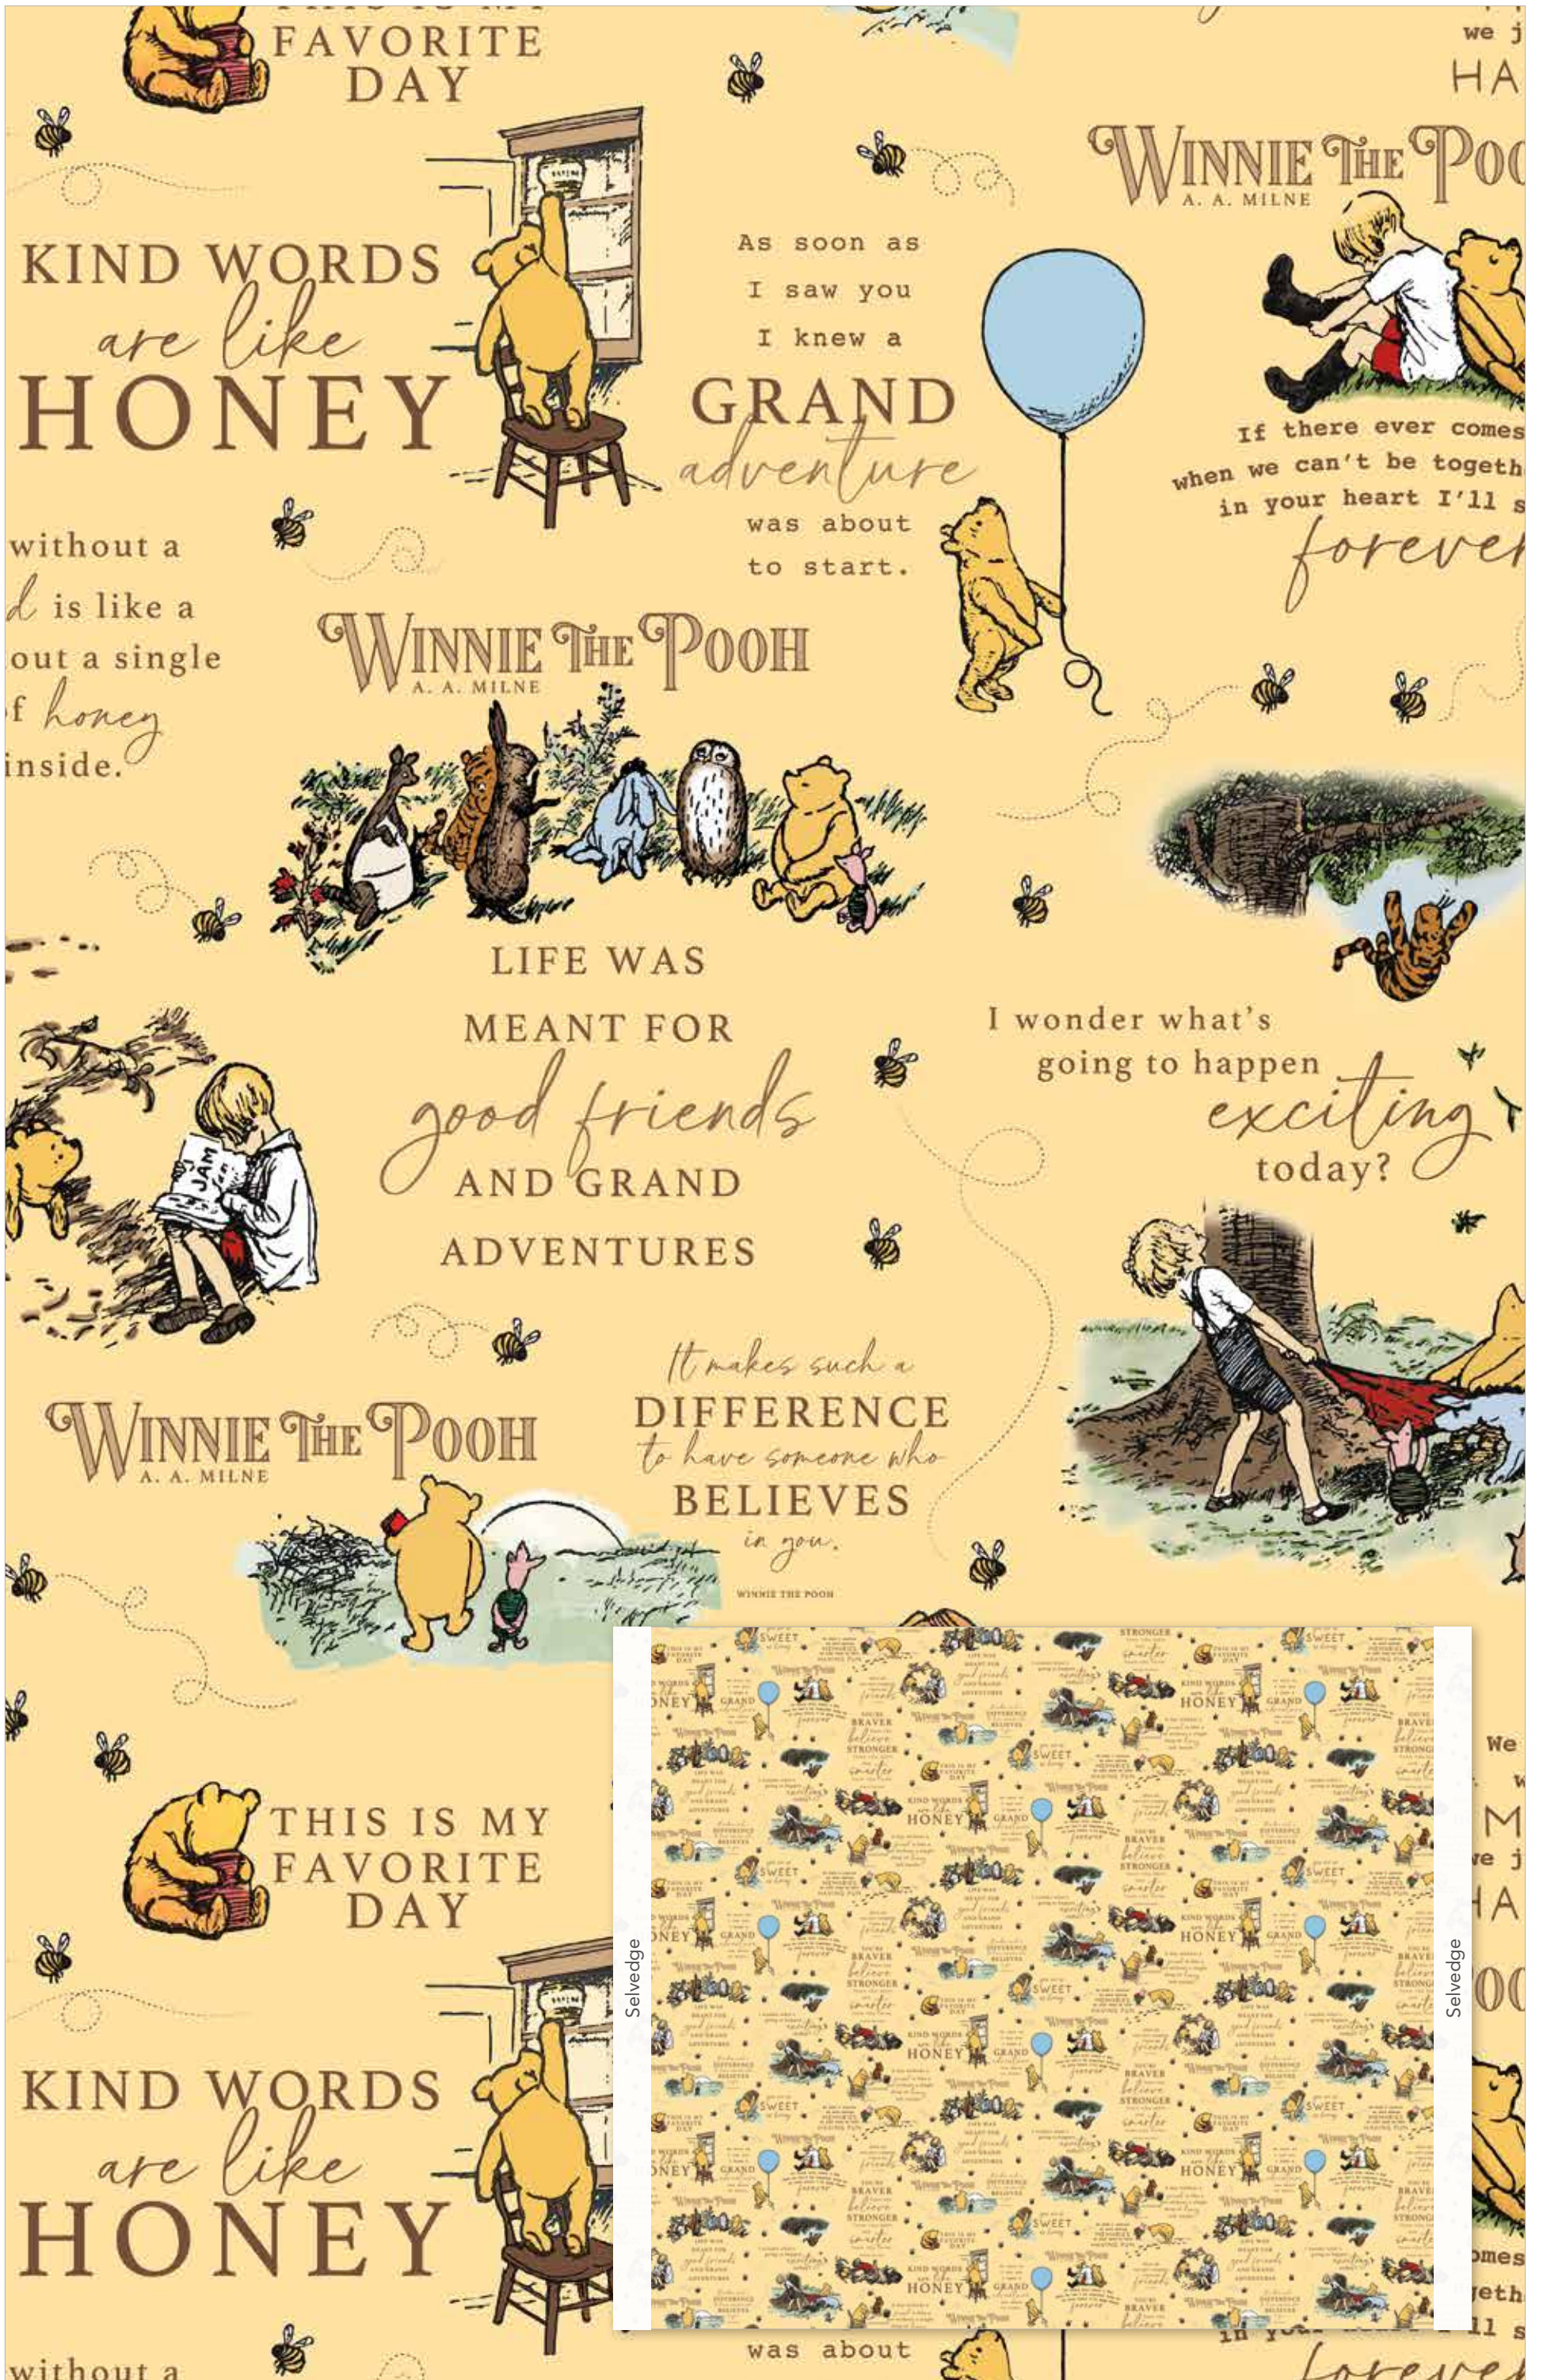

Selvedge

Selvedge