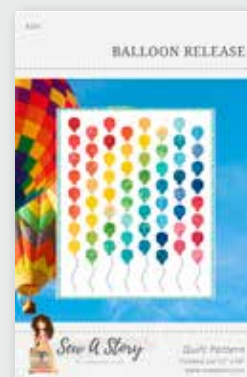

Pre-order the
P177-BALLOON
Quilt Pattern

P177-BALLOON