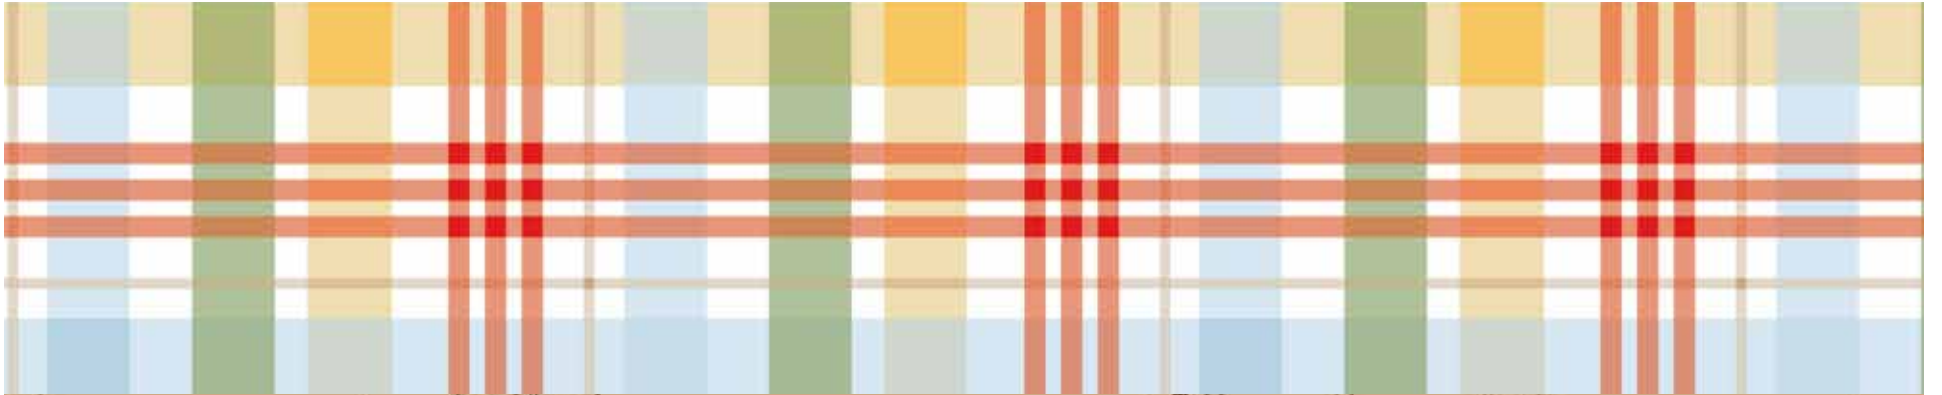

WINNIE THE POOH

A.A. MILNE

Echo Park PAPER CO.

available November 2025 | R-2
last call June 1, 2025