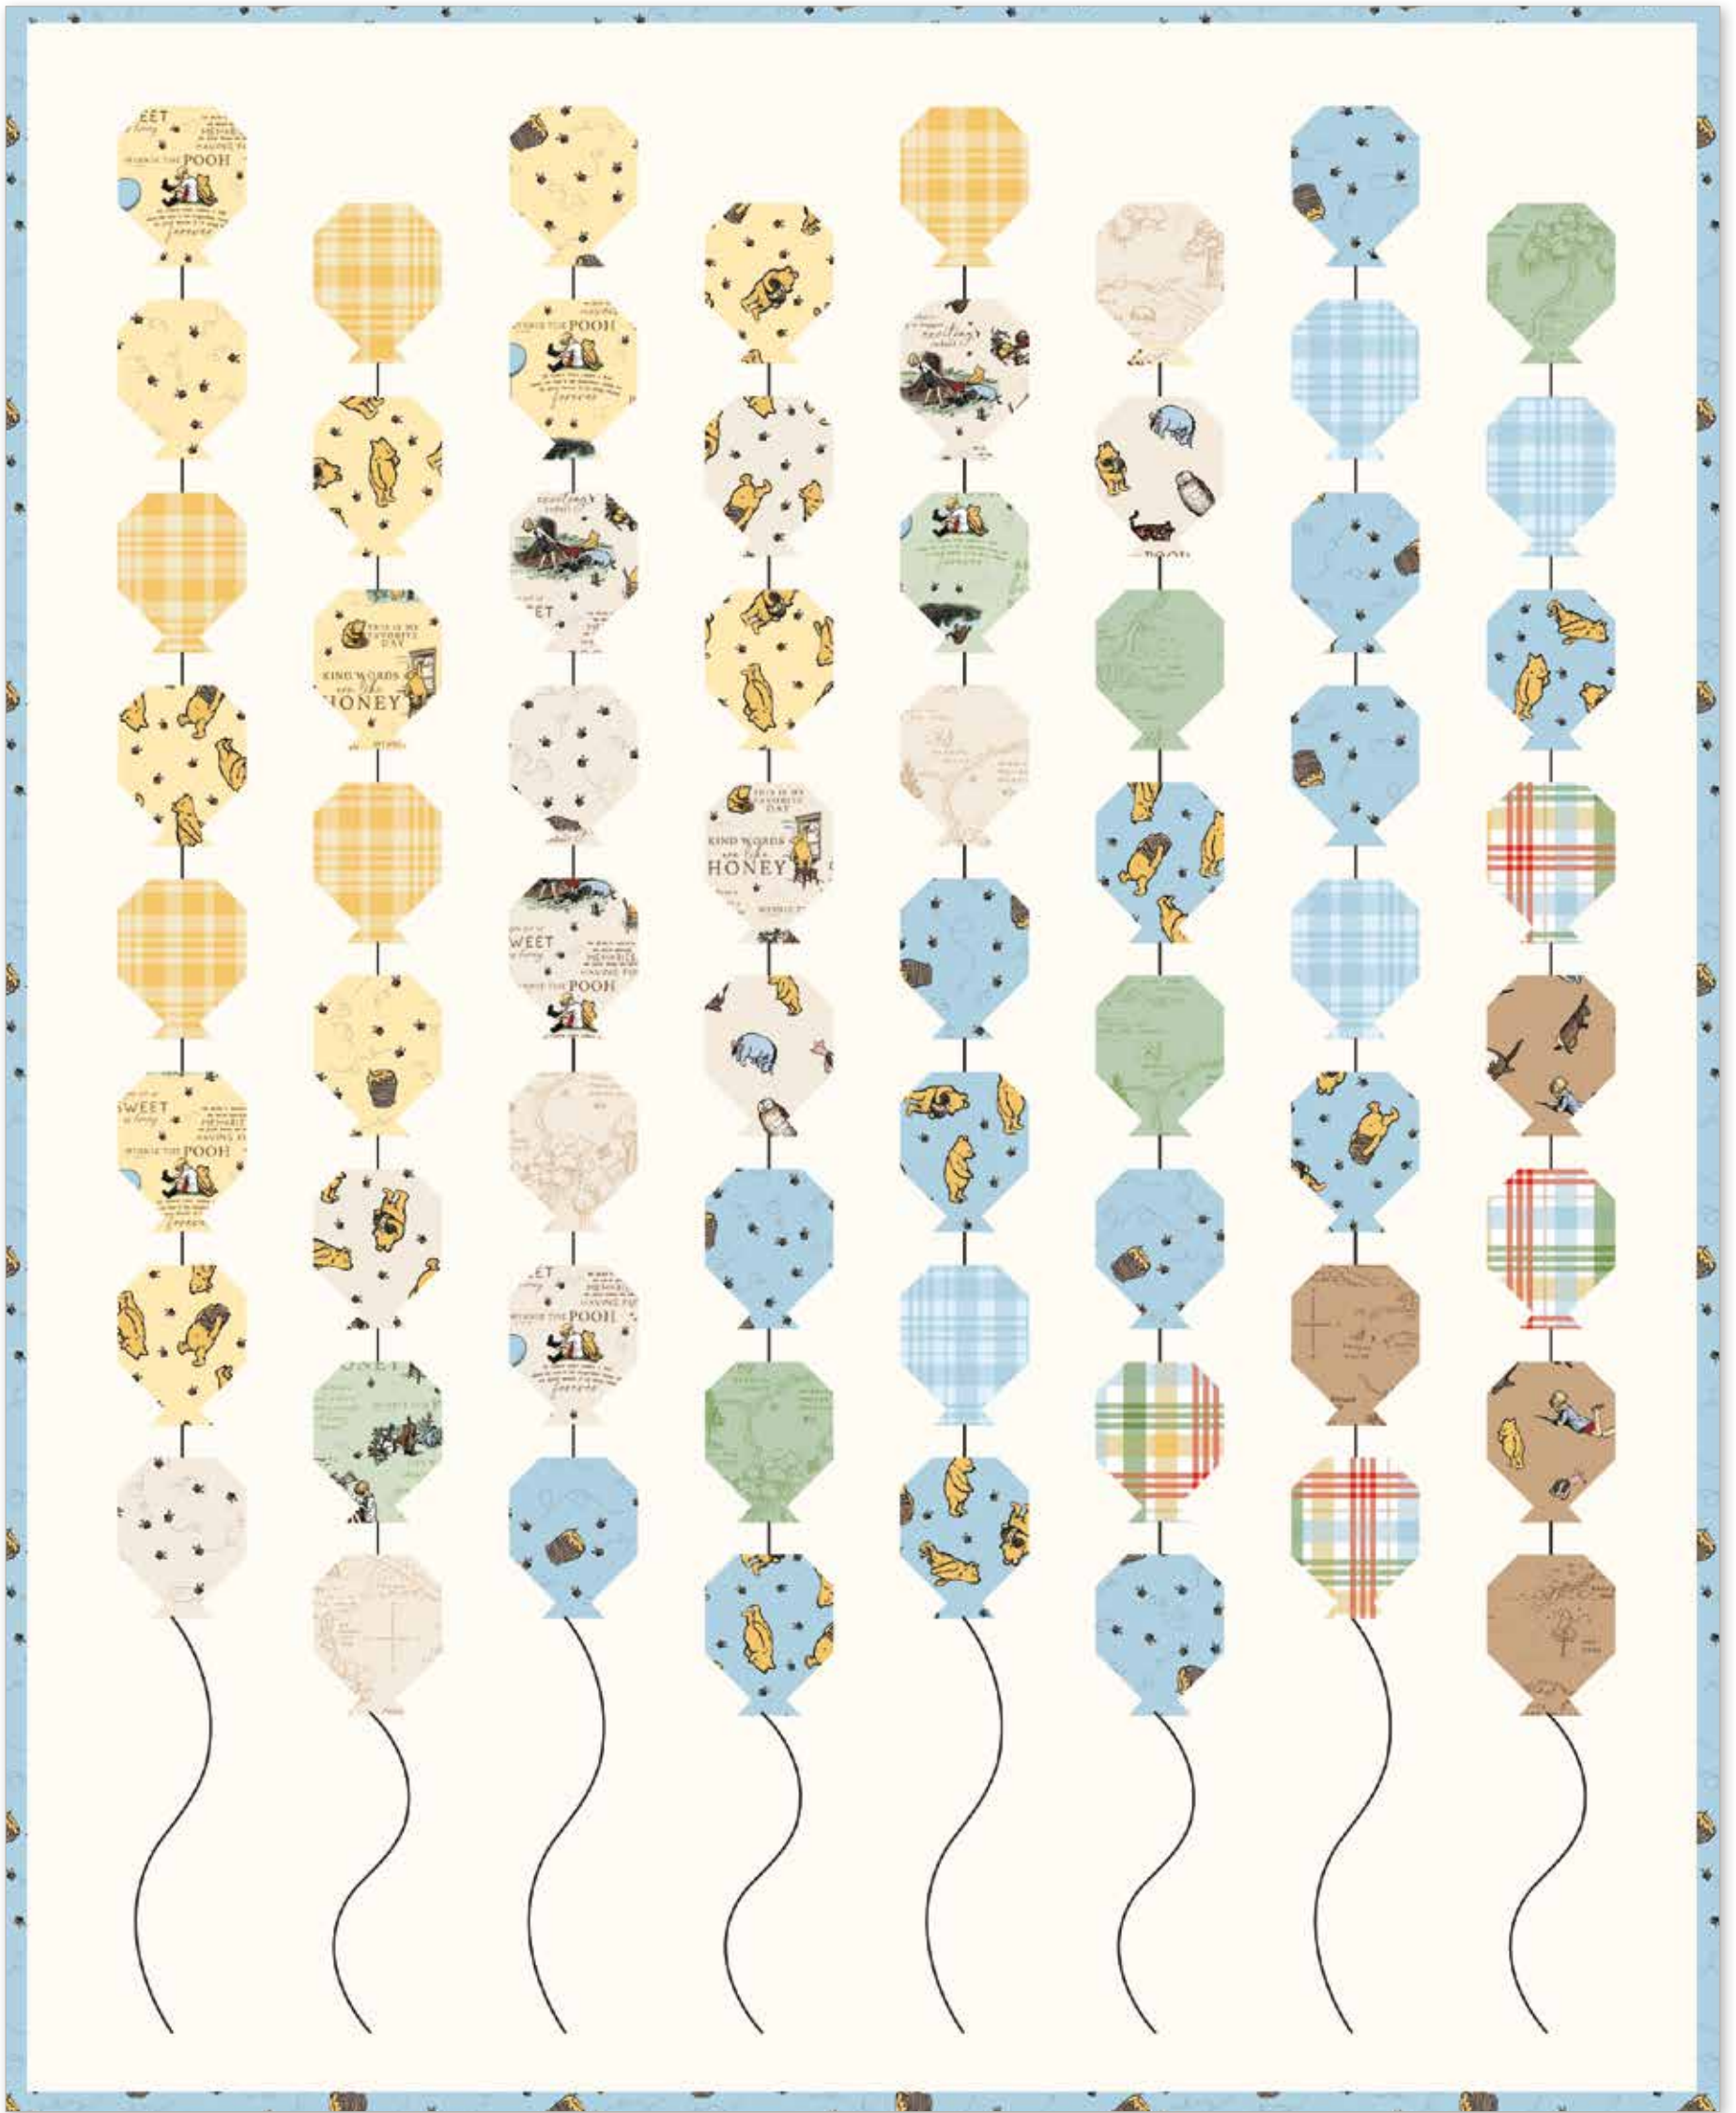

Sunshine Toss

Cream Characters

Cream Bees

Blue Plaid

Boy Blue POParazzi

Sage Painter's Watercolor Swirl

Honey 1/8" Stripe on Ivory

Gold American Jane Pindot

Sunshine Main

Brown Map

Cream Toss

Green Characters

Blue Bees

Yellow Plaid

Sunshine POParazzi

Yellow Painter's Watercolor Swirl

1 1/8 Yards C17000-GREEN Main

1 1/2 Yards C14167-BASIL Paula Bee Dots

(Includes Binding)

1 7/8 Yards WB6422-AQUA Plaid Bee Backings (Backing)

Pre-order the
P230-WRAPPED
Quilt Pattern

Pine Tree Country Quilts
PO Box 343, Stillwater, ME 04489 (207) 827-3876
www.pinetreecountryquilts.com

Balloon Release by Jennifer Long of Sew A Story

Quilt Size 52" x 64"

estimated requirements

(1) 10-17000-42 10" Stacker

Additional Fabrics

3 1/4 Yards C120-LECREME Confetti Cotton (Background)

5/8 Yard C17004-BLUE Bees (Binding)