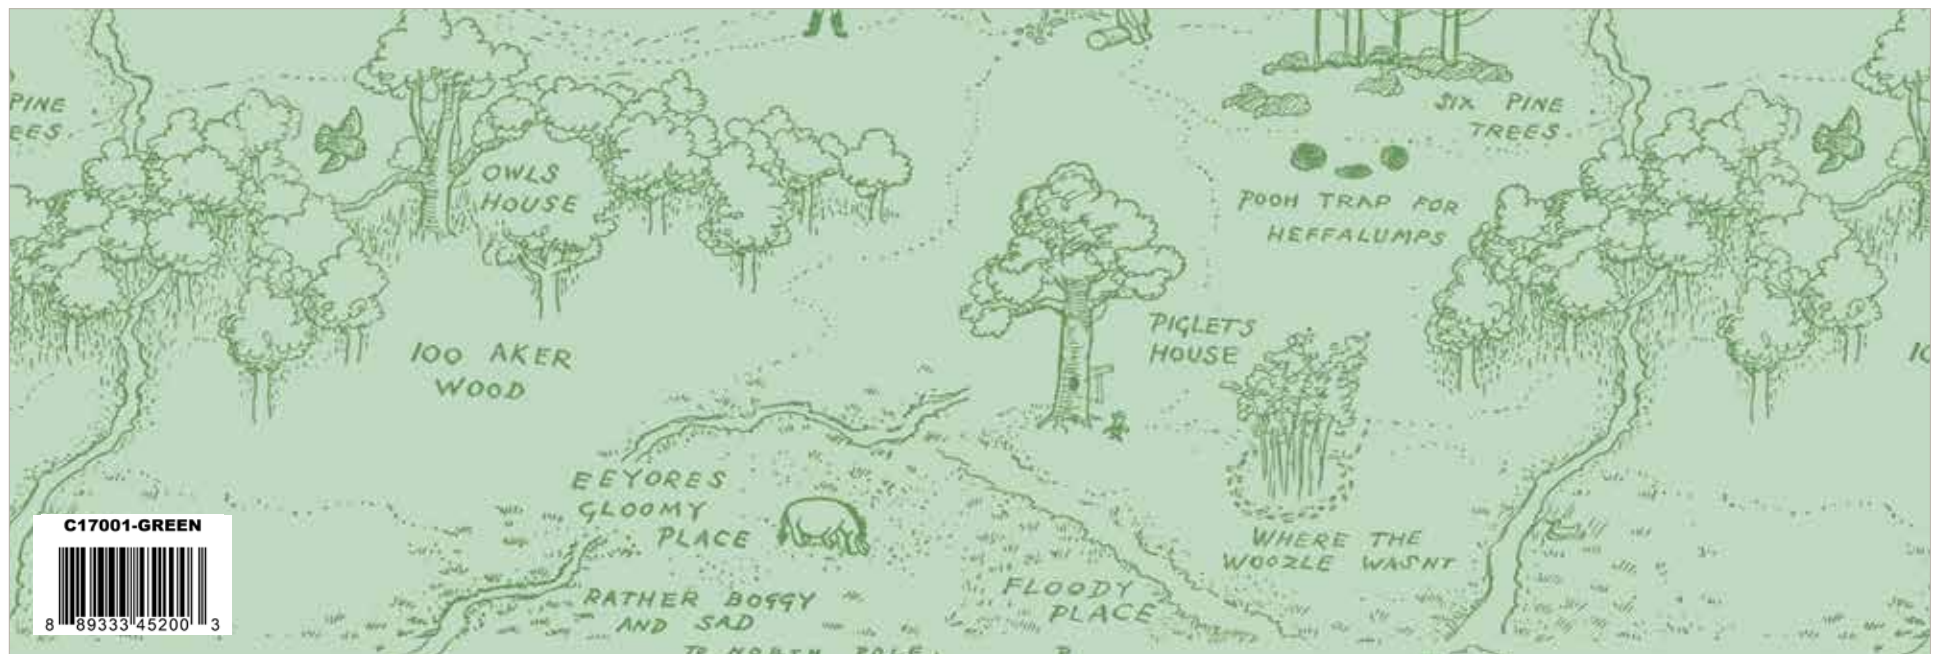

Sunshine Bees

Multi Plaid

Cream POParazzi

Sage 1/8" Stripe on Ivory

Beehive Shabby

Sky American Jane Pindot

Cream Main

Green Map

Sunshine Toss

Cream Characters

Cream Bees

Blue Plaid

Boy Blue POParazzi

Sage Painter's Watercolor Swirl

Honey 1/8" Stripe on Ivory

Gold American Jane Pindot