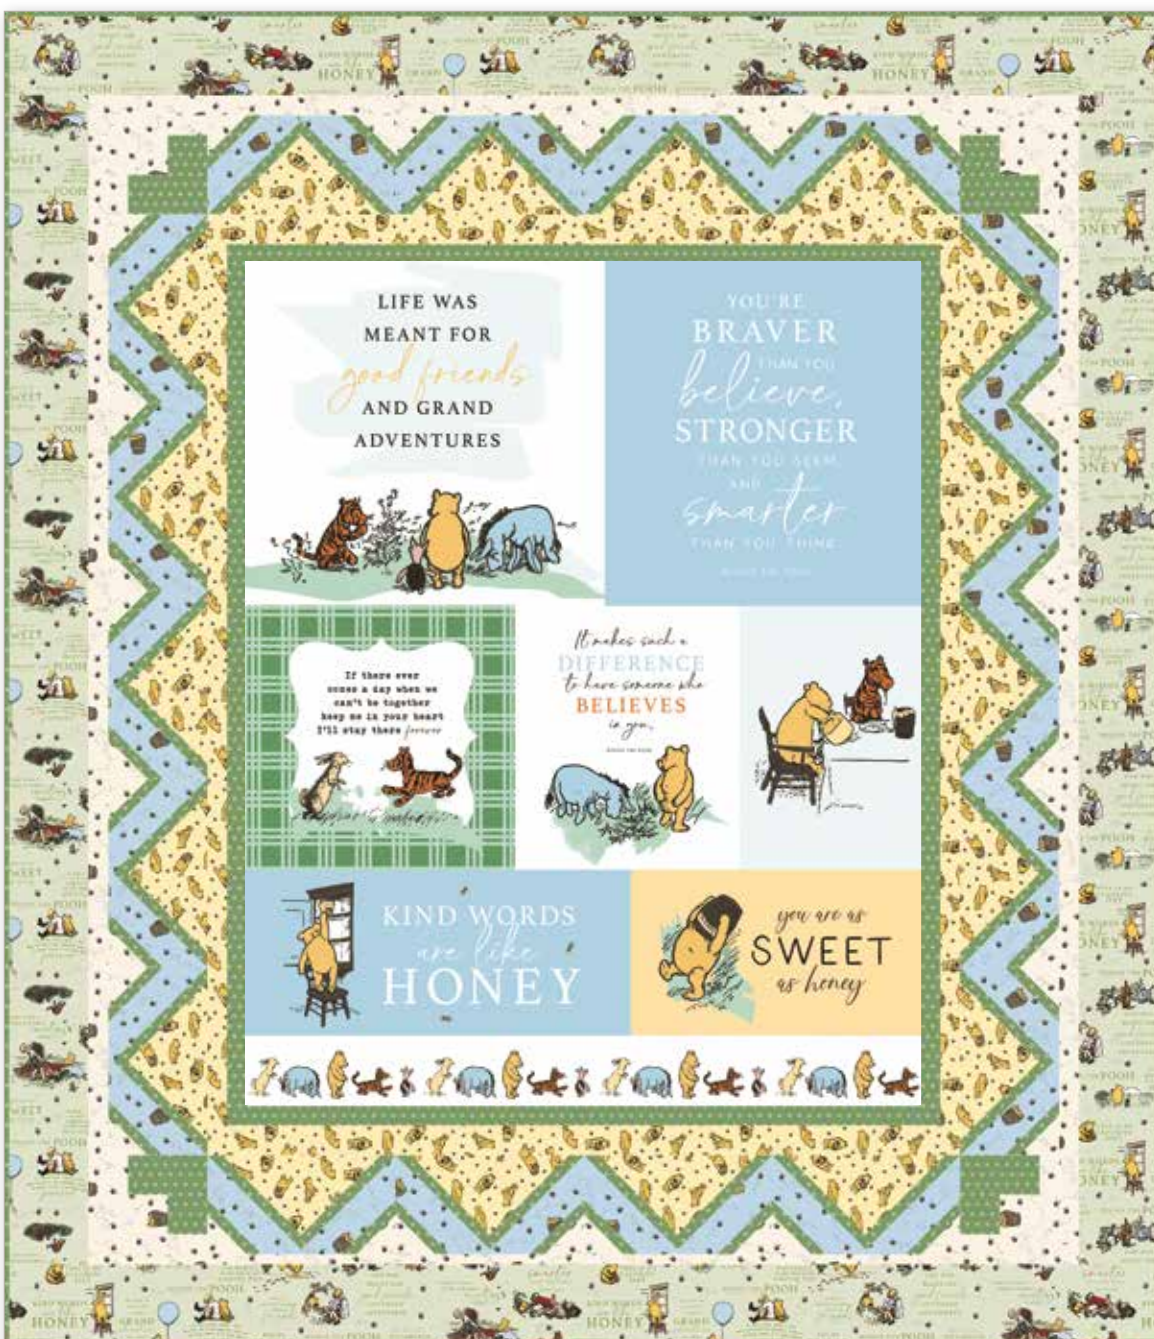

Wrapped in Love by Pine Tree Country Quilts

Quilt Size 58" x 67½"

estimated requirements

(1) P17006-PANEL Winnie the Pooh Panel

Additional Fabrics

2/3 Yard C17004-CREAM Bees

3/4 Yard C17004-BLUE Bees

7/8 Yard C17002-SUNSHINE Toss

1 1/8 Yards C17000-GREEN Main

1 1/2 Yards C14167-BASIL Paula Bee Dots

(Includes Binding)

1 7/8 Yards WB6422-AQUA Plaid Bee Backings (Backing)

Pre-order the
P230-WRAPPED
Quilt Pattern